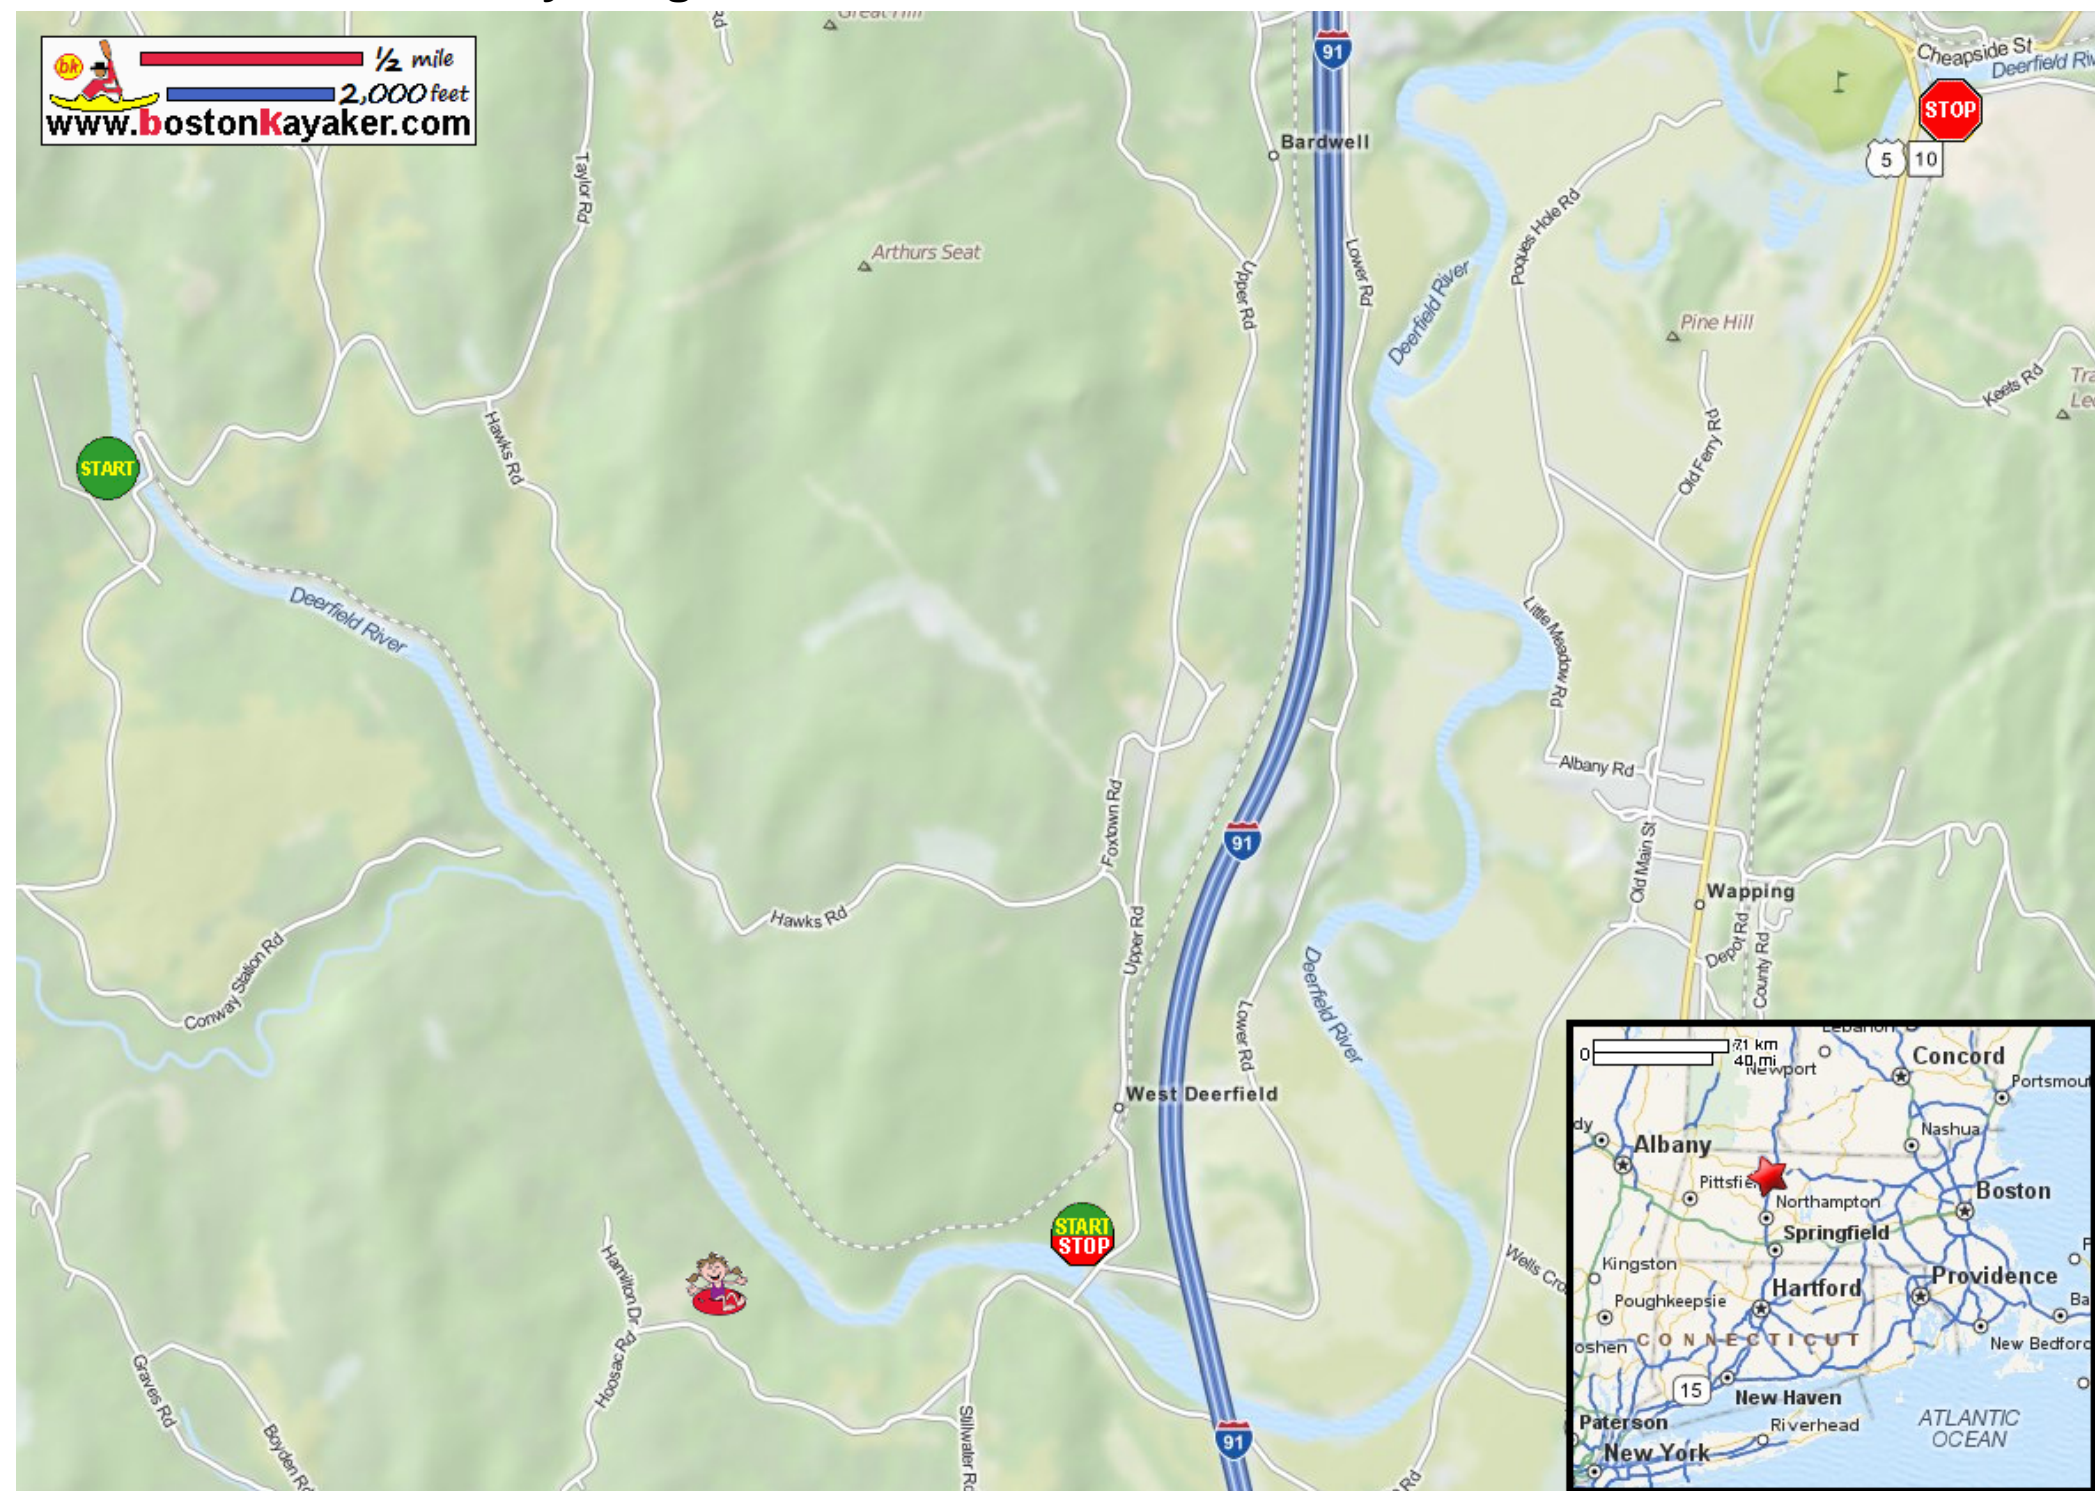

Kayaking on Deerfield River - from Conway MA to Deerfield MA

  1/2 mile
 2,000 feet
www.bostonkayaker.com

Put in at Bardwells Ferry Road in Conway MA.

Take out at Greenfield Road in Deerfield MA.

Estimated distance = 8+ miles

Alternate put in / take out at Upper Road bridge.

Deer River Portage - tubing outfitters

Runnable at > 400cfs.