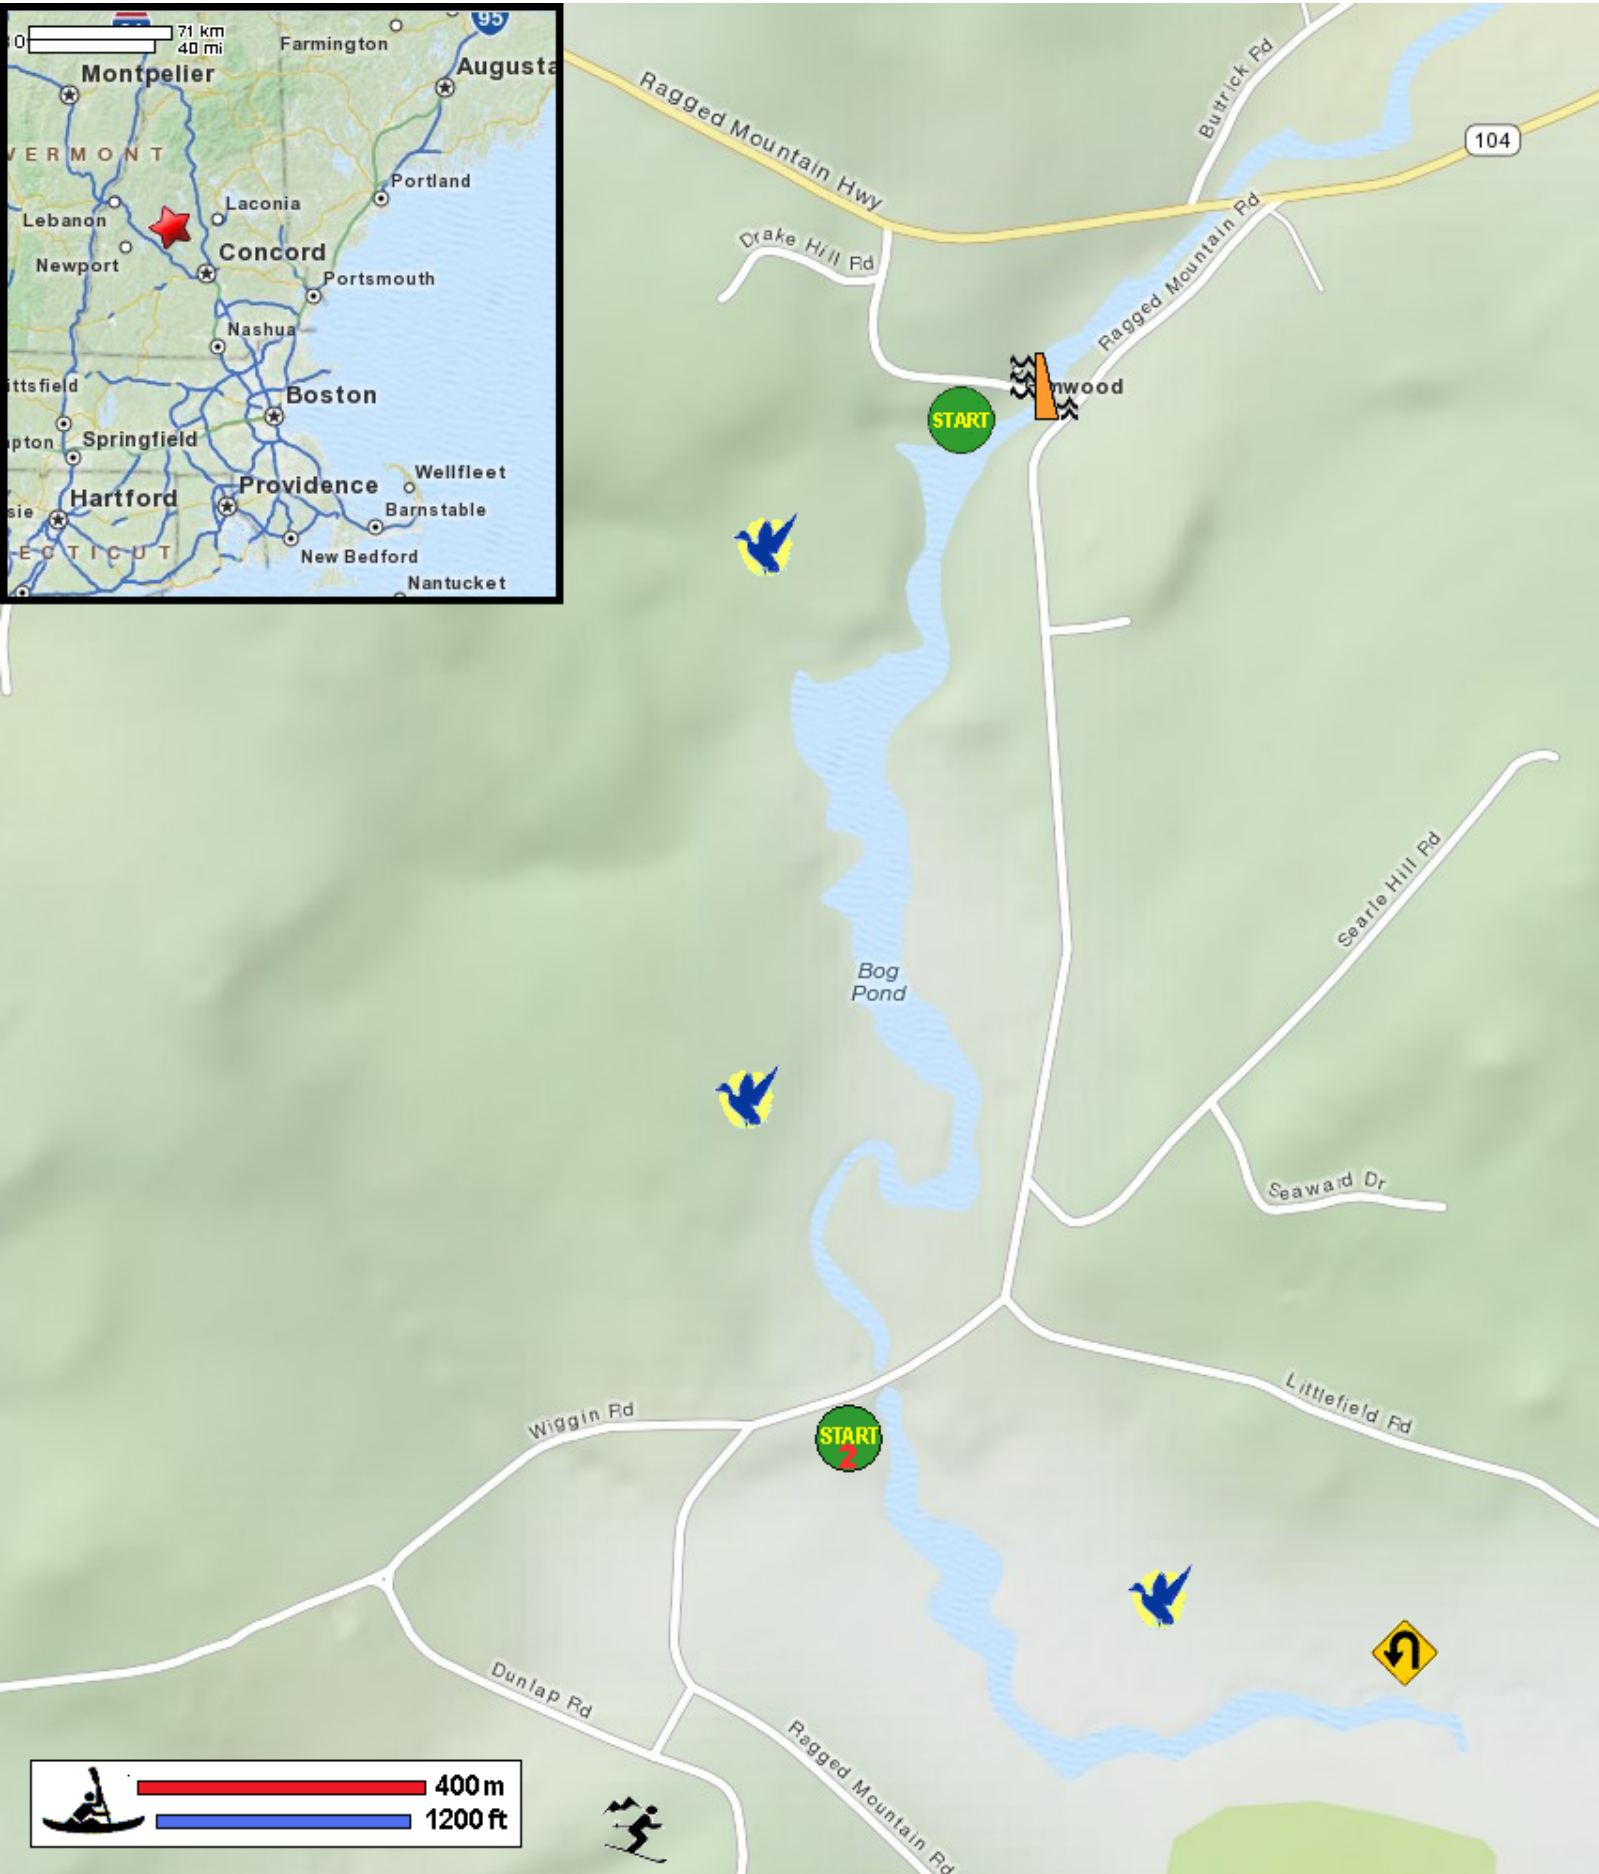

Kayaking on Danbury Bog - in Danbury NH

- Put in at Gould Hill Road in Danbury NH.
- Alternate put in at Wiggins Road in Danbury NH.
- Paddle upstream south and return.
- Danbury Bog Wildlife Management Area
- Estimated round trip distance = 3+ miles
- Ragged Mountain Ski Resort
- Danbury Bog Dam