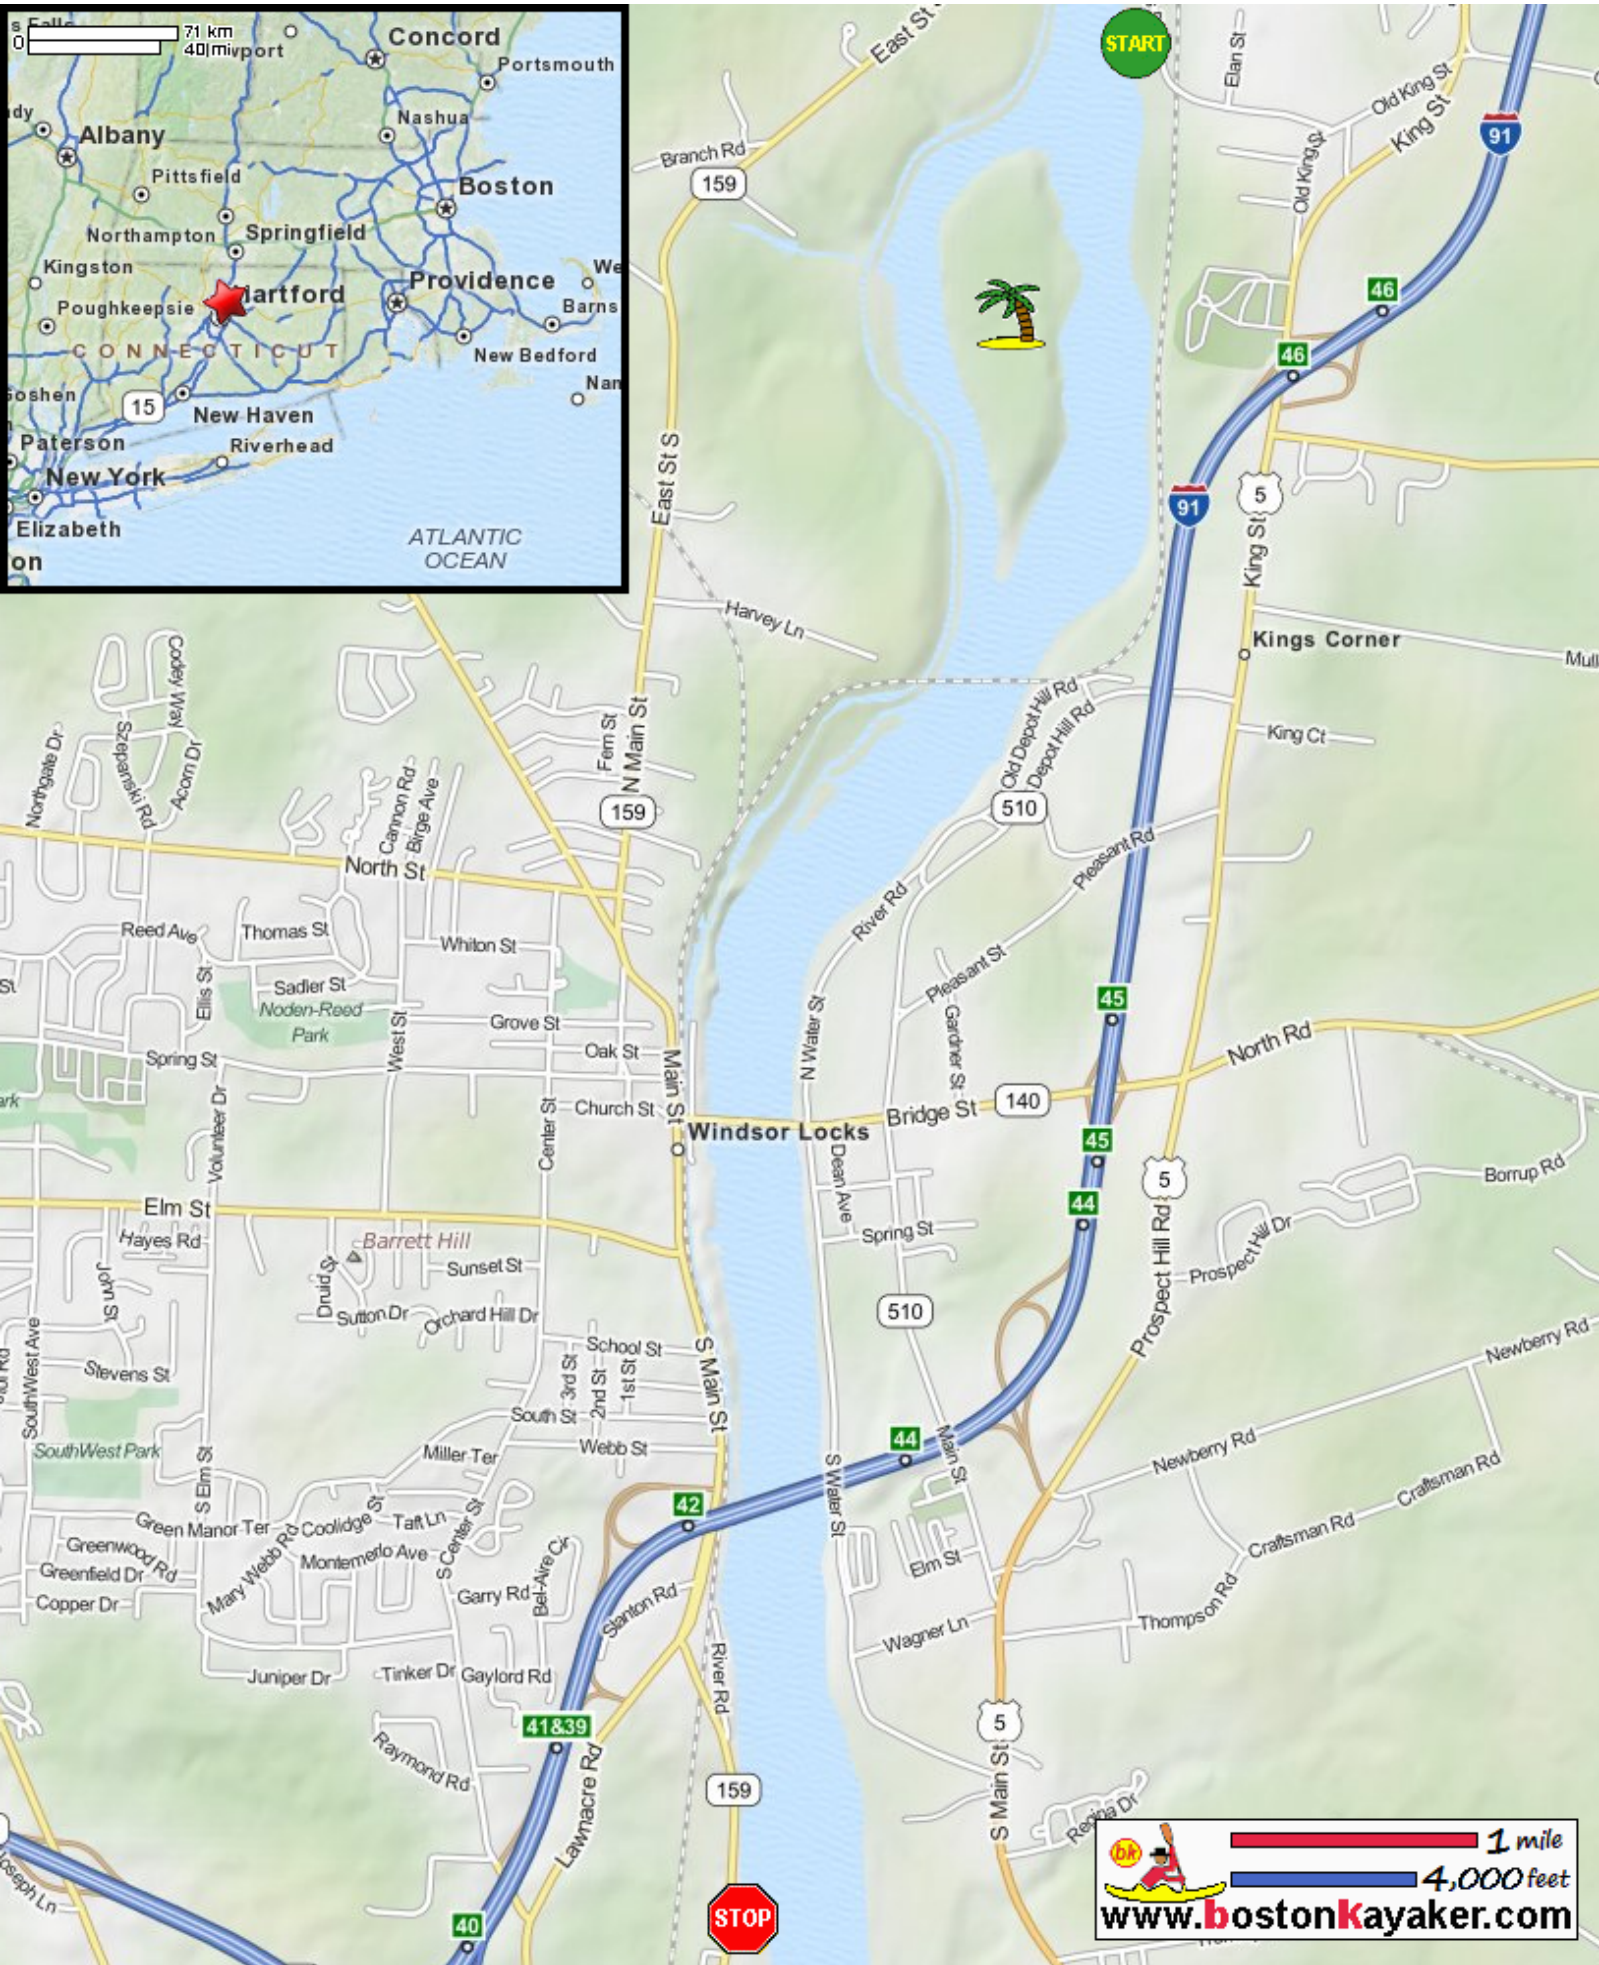

Kayaking on Connecticut River - from Enfield CT to Windsor CT

 Put in at Parsons Road in Enfield CT.

 Take out at Palisado Avenue / Route 159 in Windsor CT.

 Estimated distance = 5.5 miles

 King's Island