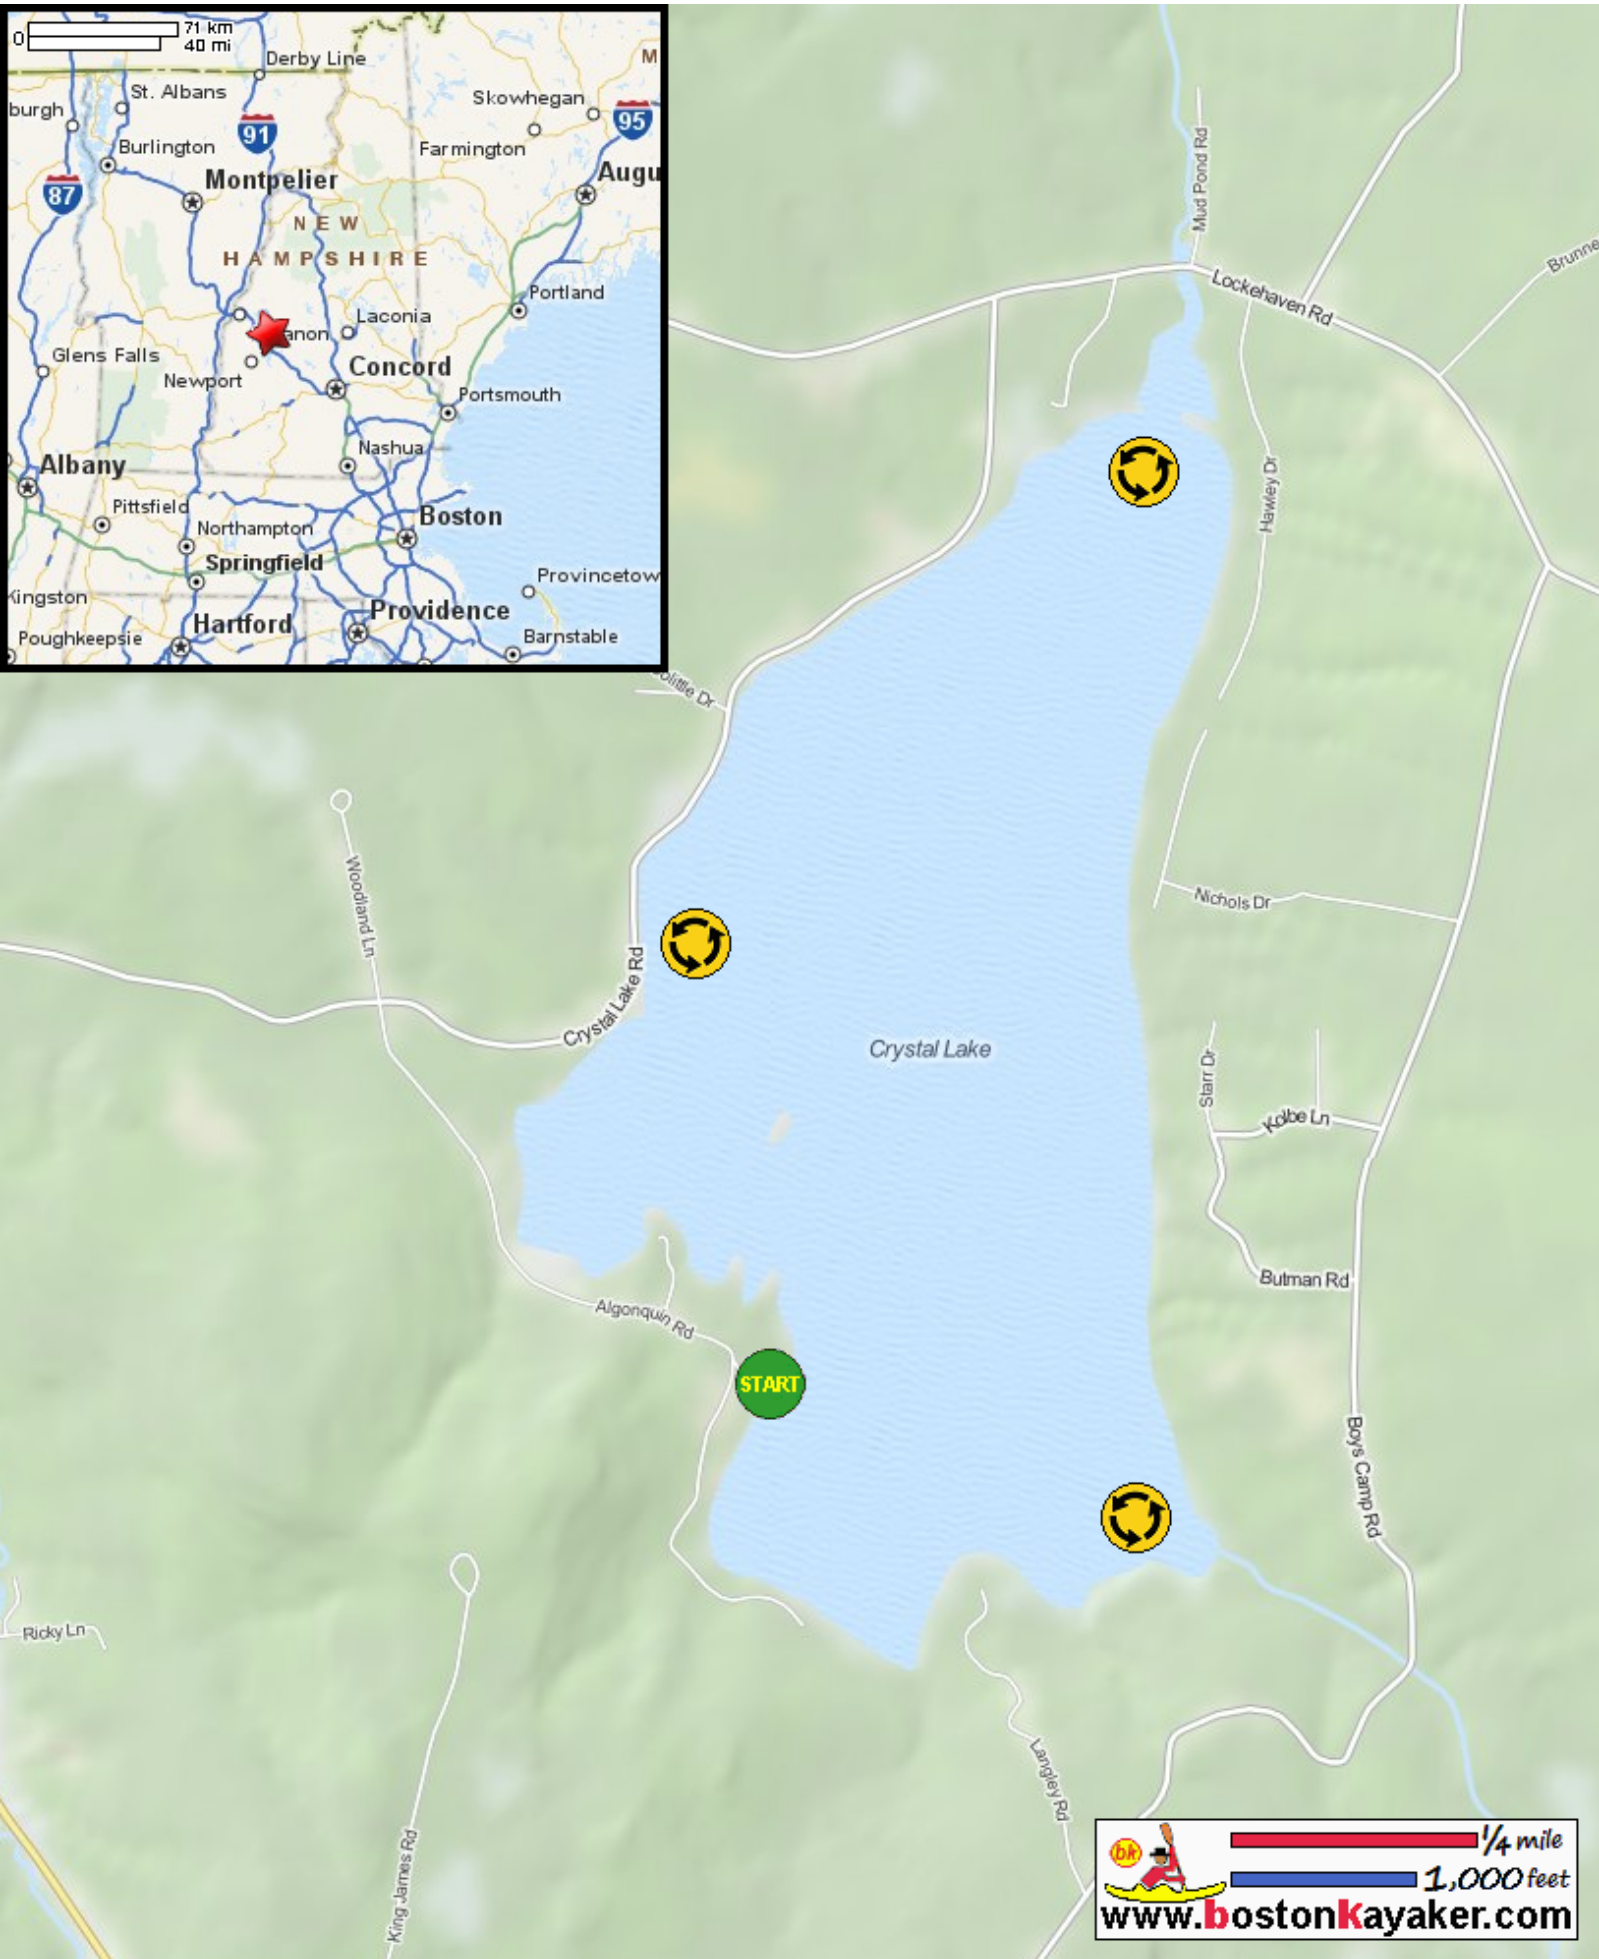

# Kayaking on Crystal Lake - in Enfield NH

  1/4 mile  
 1,000 feet  
[www.bostonkayaker.com](http://www.bostonkayaker.com)

 Put in at Algonquin Road in Enfield NH.

 Paddle to Crystal Lake and return.

 Estimated round trip distance = 2+ miles