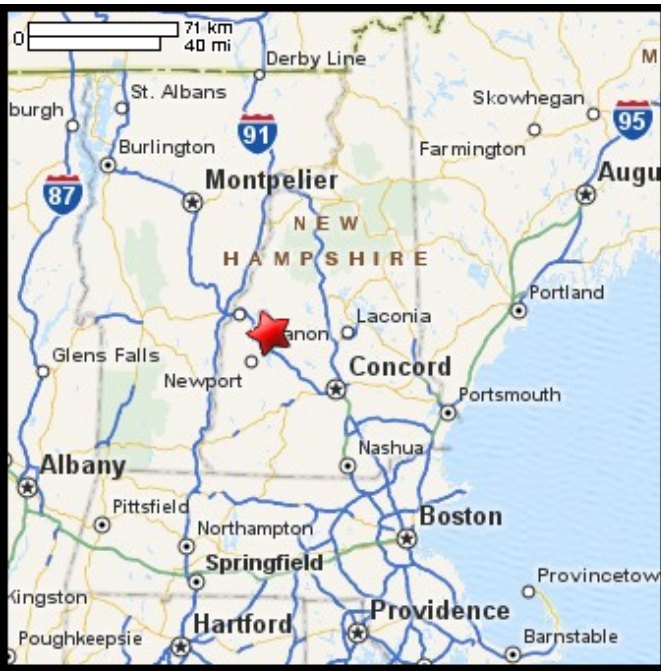

# Kayaking on Crystal Lake - in Enfield NH

  1/4 mile  
 1,000 feet  
[www.bostonkayaker.com](http://www.bostonkayaker.com)

 Put in at Algonquin Road in Enfield NH.

 Paddle to Crystal Lake and return.

 Estimated round trip distance = 2+ miles