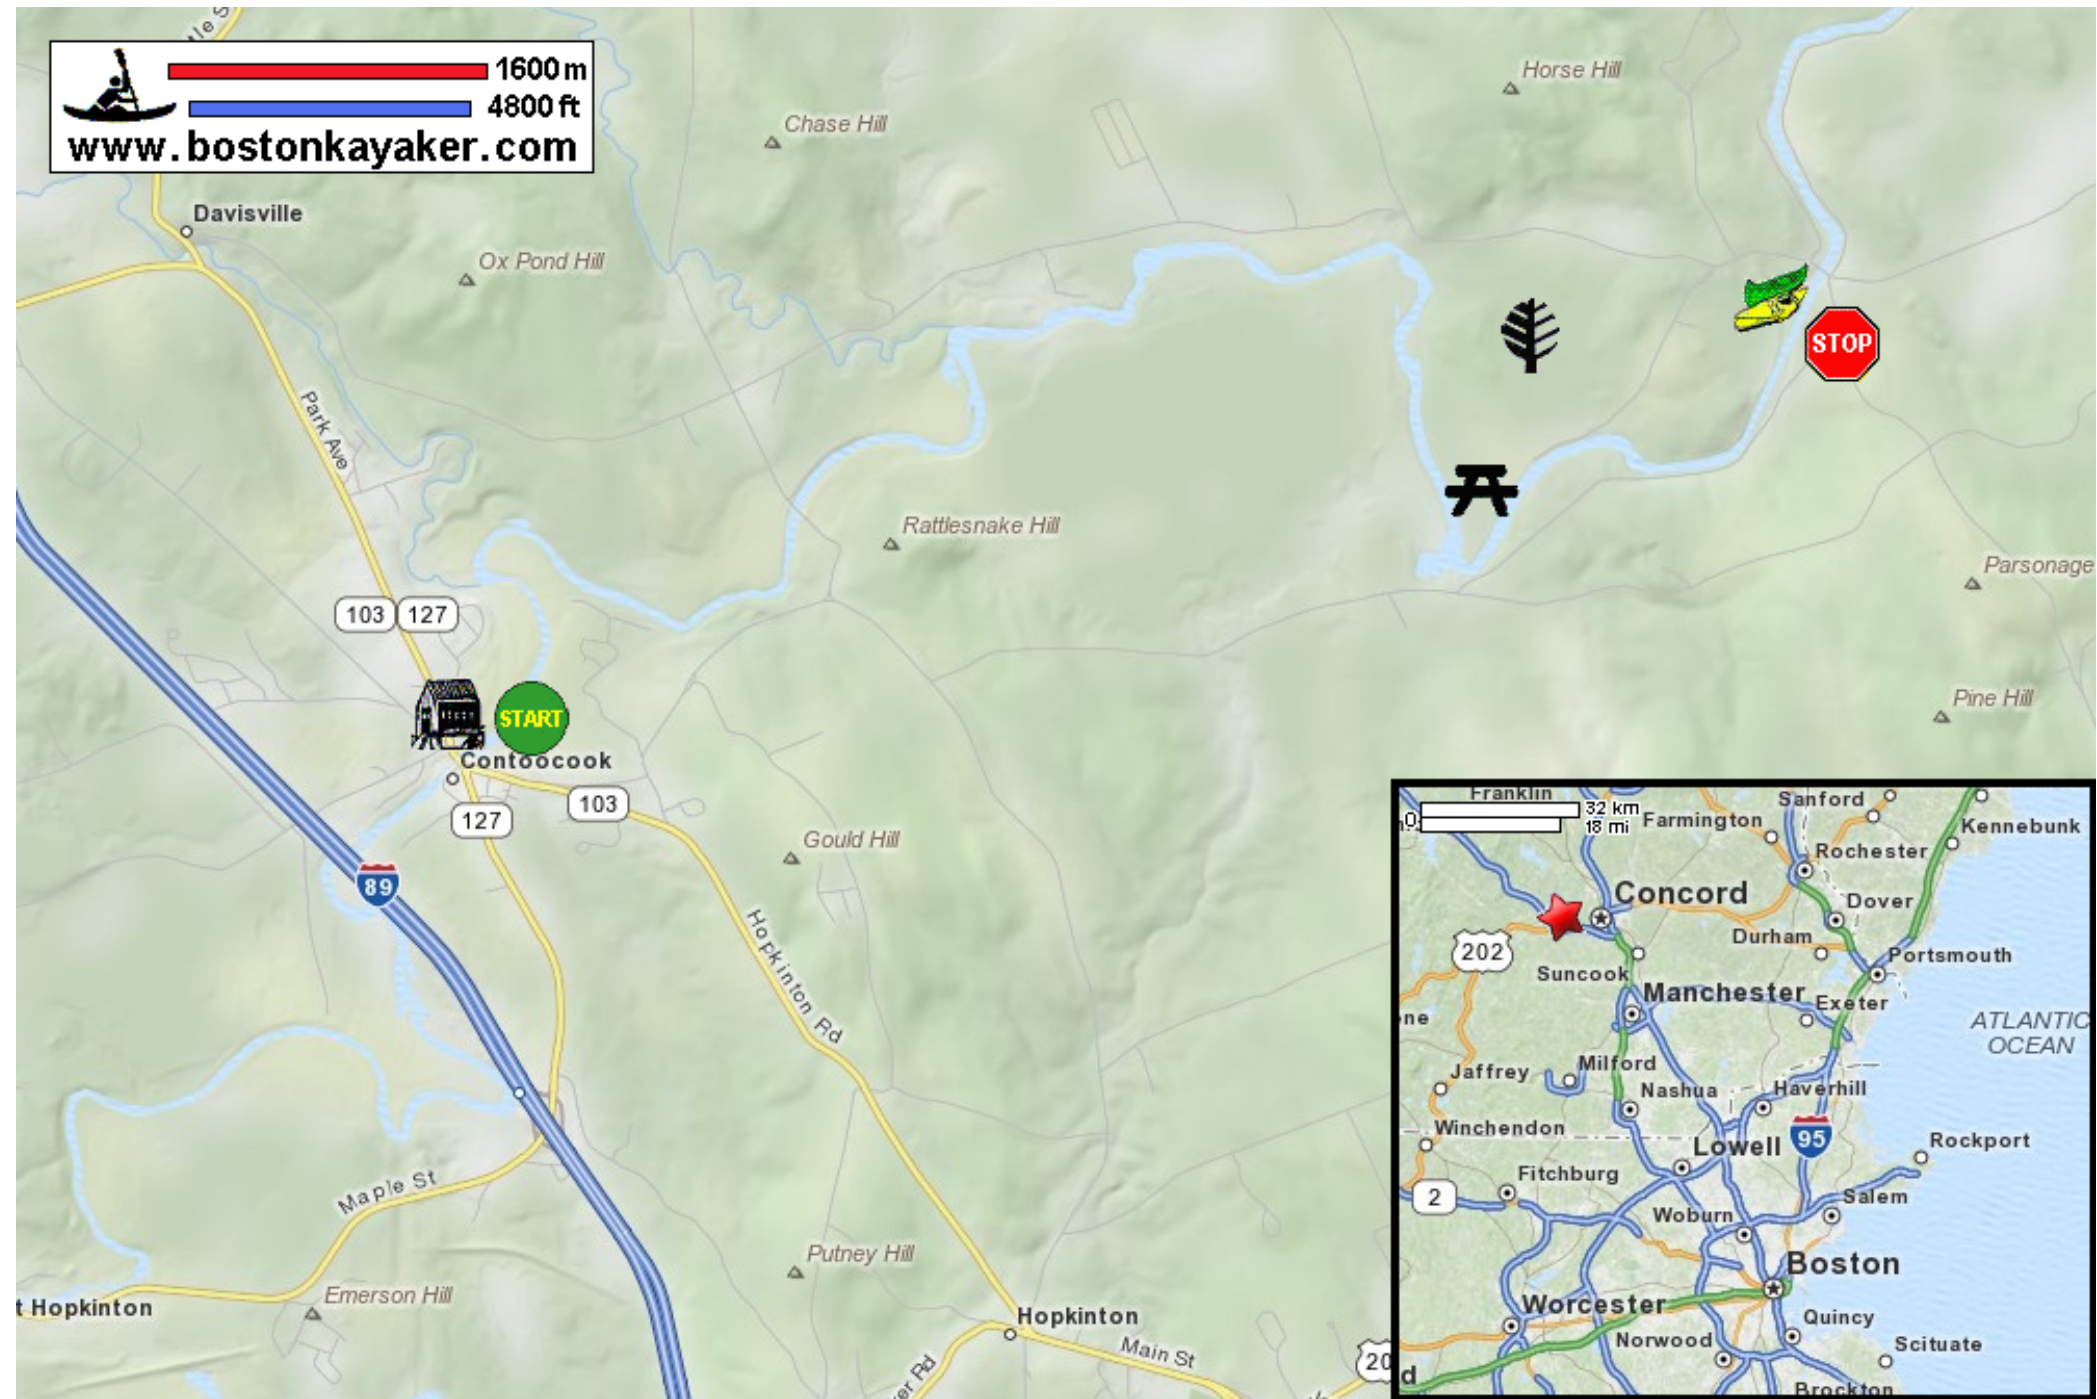

Kayaking on Contoocook River - in Hopkinton NH

1600 m
4800 ft
www.bostonkayaker.com

 Put in below the Contoocook Covered Bridge in Hopkinton NH.

 Take out at Broad Cove Drive in Hopkinton NH.

 Estimated distance = 8 miles

 Contoocook River Canoe Outfitter kayak rentals

 Contoocook Covered Bridge

 Daisy Beach picnic area

 Lehtinen Park