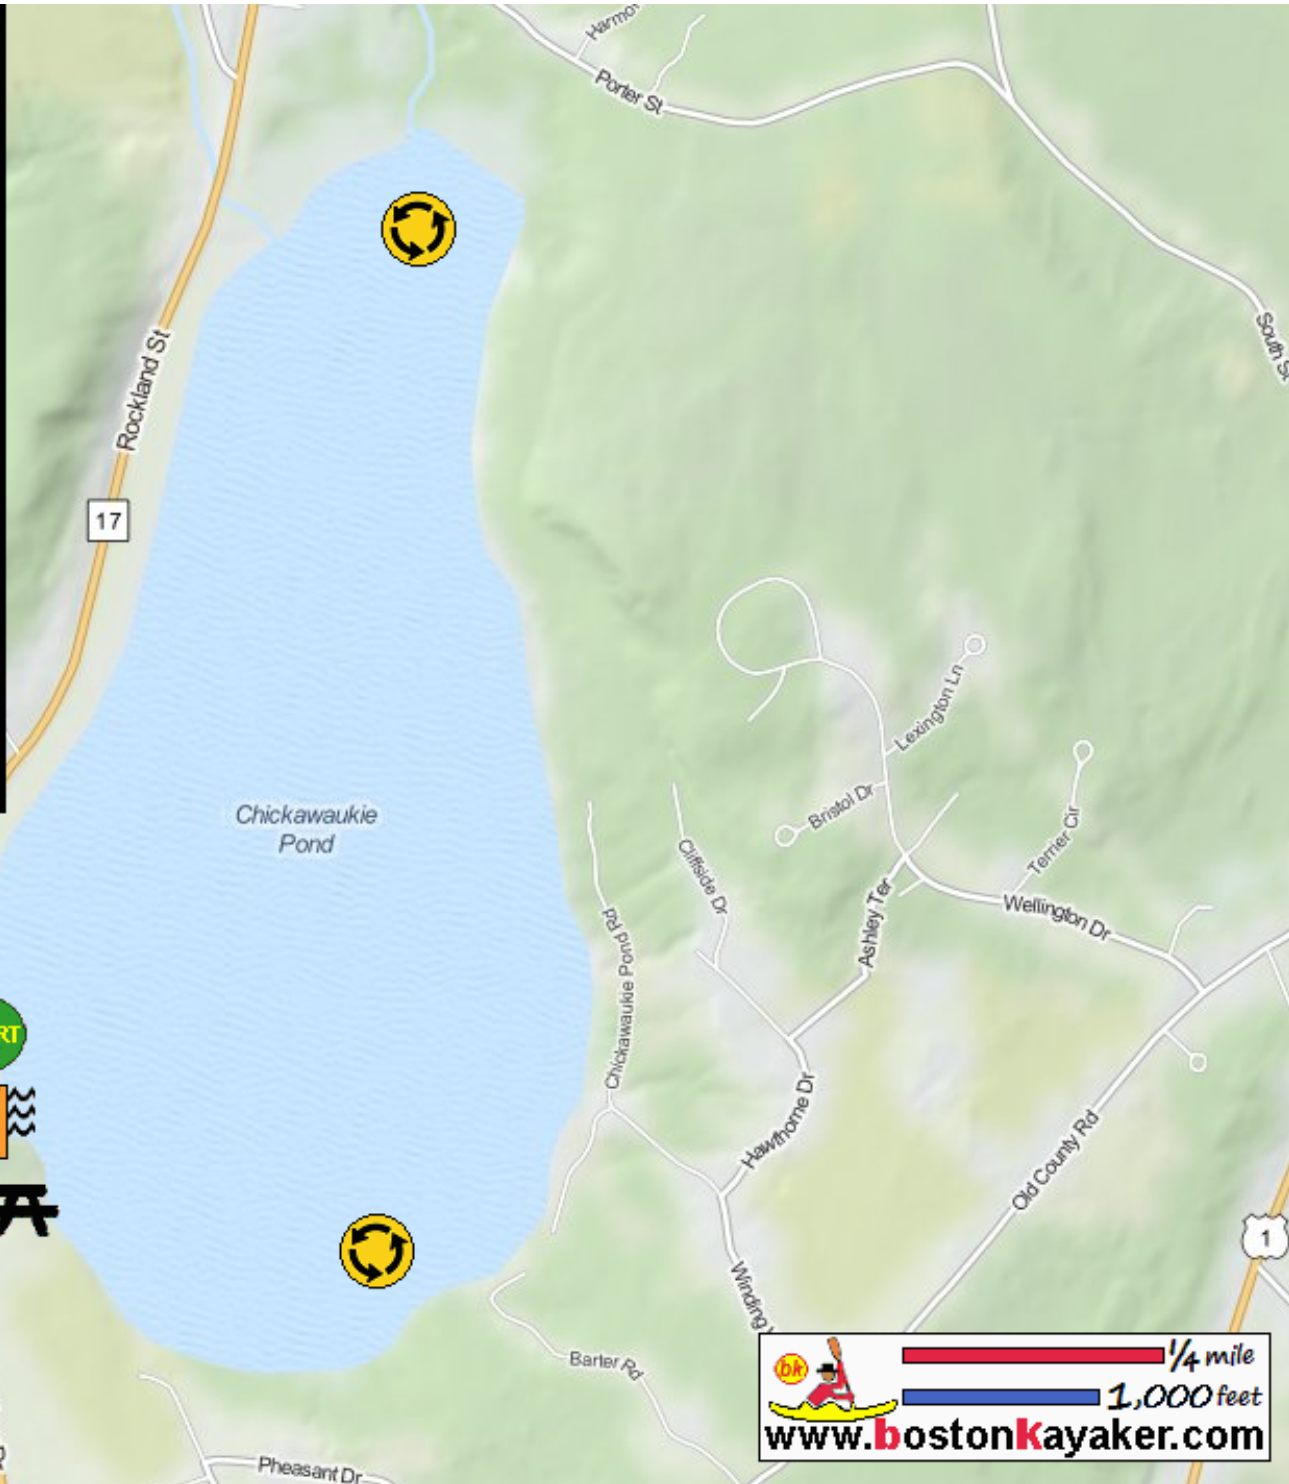

Kayaking on Chickawaukie Pond - in Rockport ME

Put in at Lakeview Drive / Route 17 in Rockland ME.

Paddle around Chickawaukie Pond and return.

Estimated round trip distance = 2+ miles

Chickawaukie Pond Dam

Chickawaukie Recreation Area