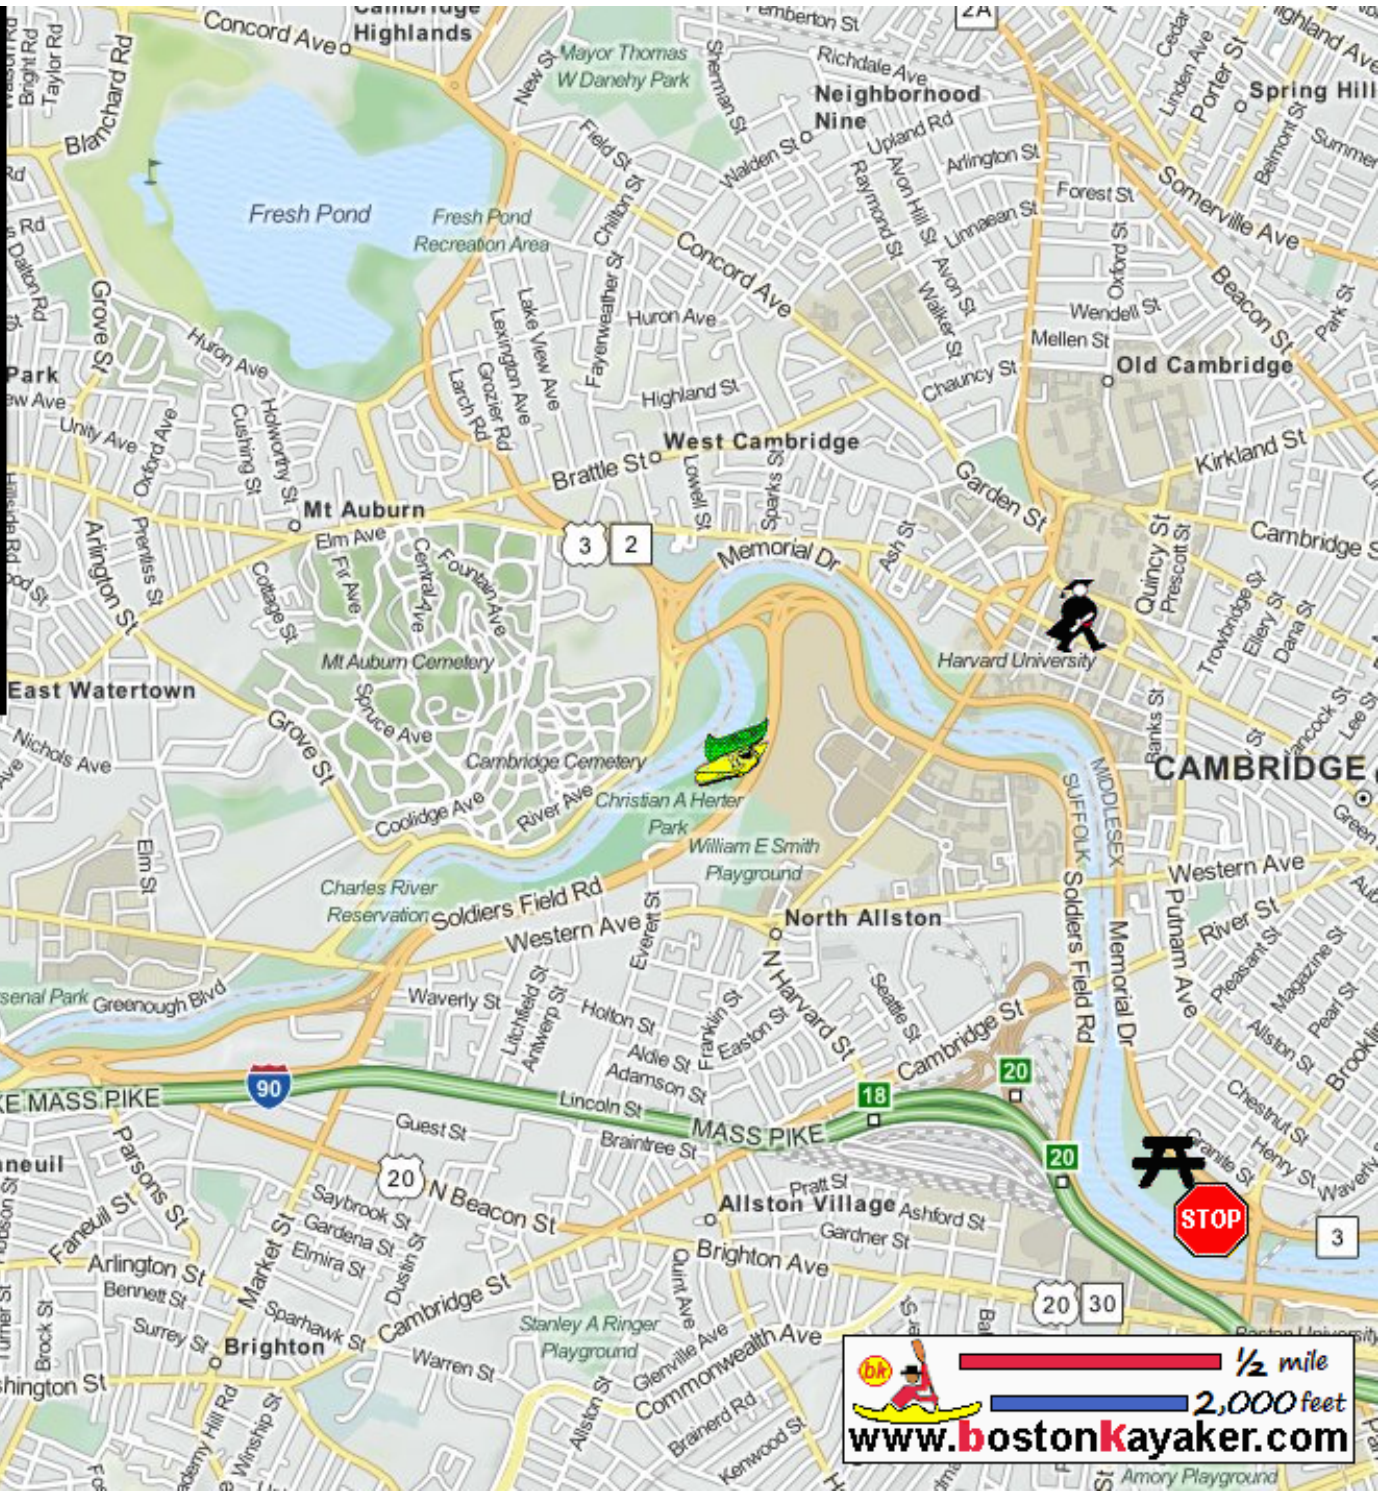

Kayaking on Charles River - from Watertown MA to Cambridge MA

▬ 1/2 mile
▬ 2,000 feet
www.bostonkayaker.com

-  Put in at Galen Street Bridge in Watertown MA.
-  Take out at Memorial Drive in Cambridge MA.
-  Estimated distance = 5.5 miles
-  Watertown Dam
-  Magazine Beach
-  Charles River Canoe and Kayak Rental
-  Harvard University