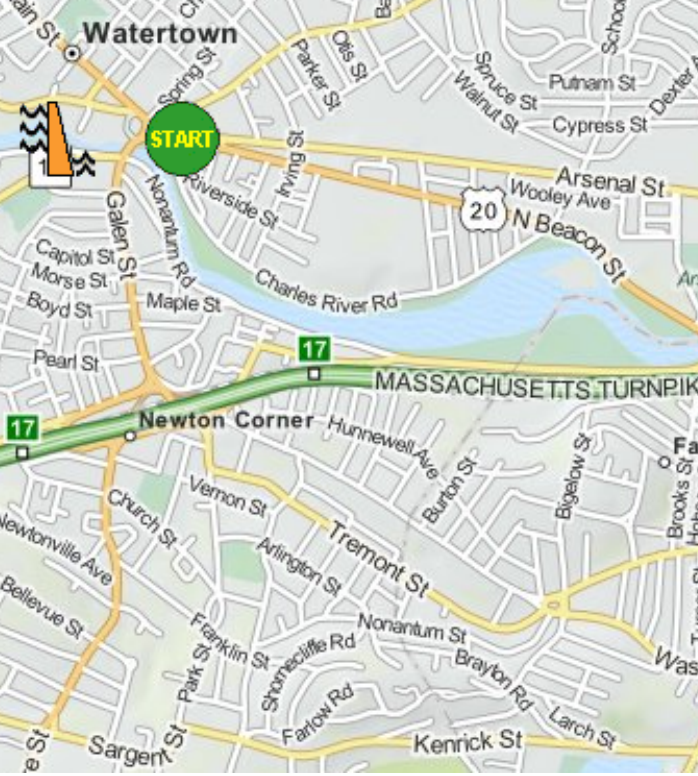

Kayaking on Charles River - from Watertown MA to Cambridge MA

▬ 1/2 mile
▬ 2,000 feet
www.bostonkayaker.com

-  Put in at Galen Street Bridge in Watertown MA.
-  Take out at Memorial Drive in Cambridge MA.
-  Estimated distance = 5.5 miles
-  Watertown Dam
-  Magazine Beach
-  Charles River Canoe and Kayak Rental
-  Harvard University