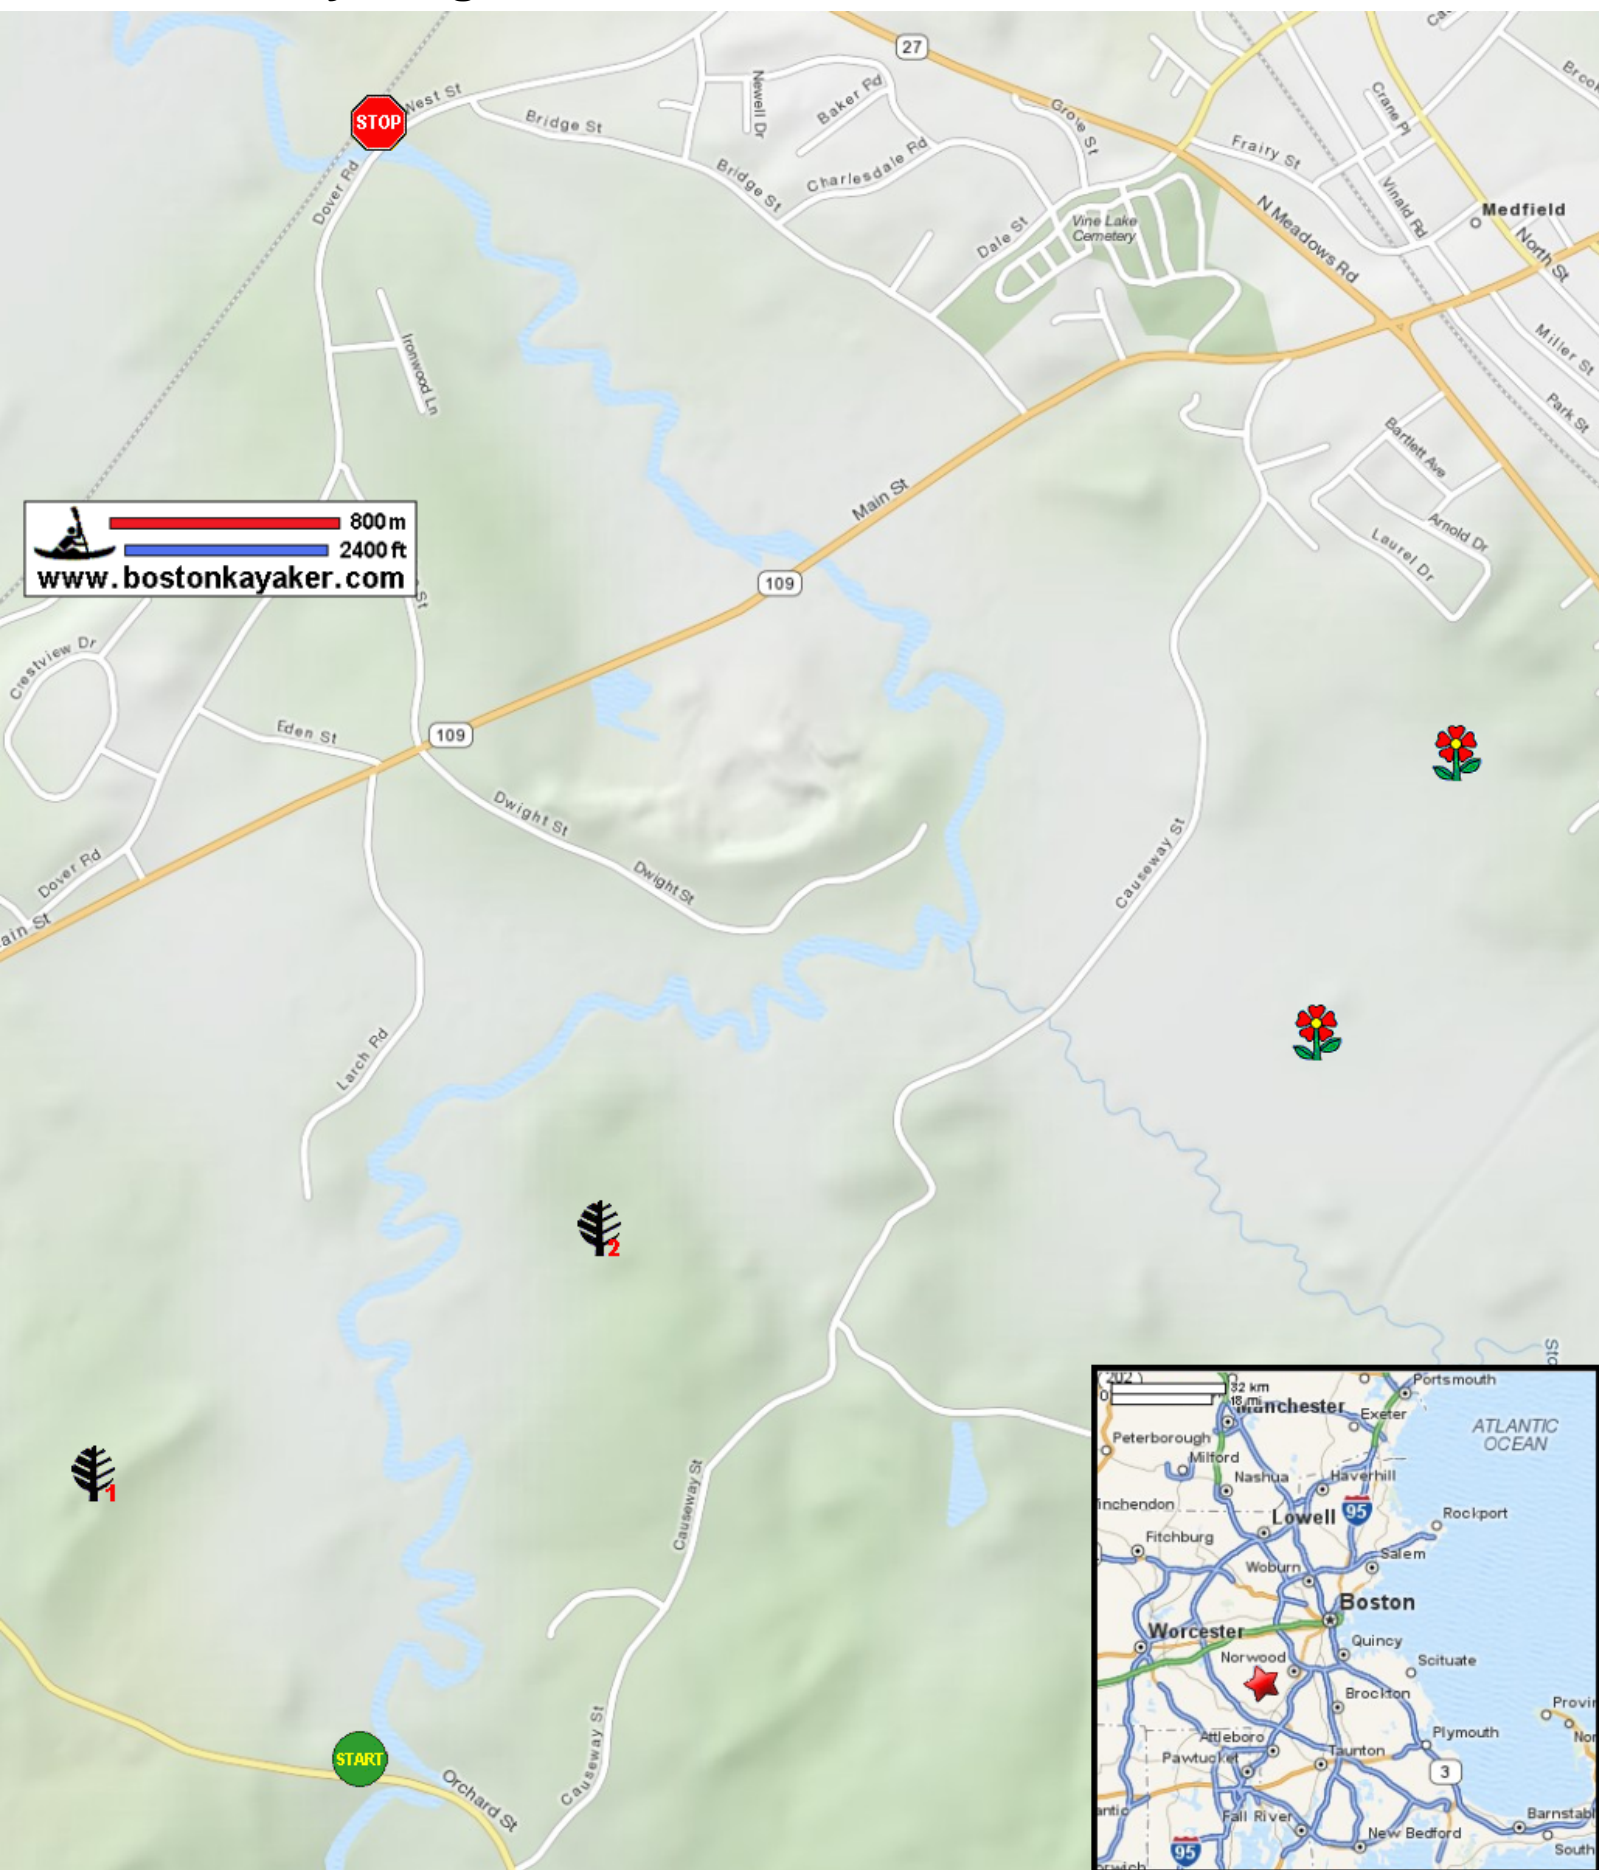

Kayaking on Charles River - from Millis MA to Medfield MA

800m
2400ft
www.bostonkayaker.com

-  Put in at Forest Road in Millis MA.
-  Take out at West Street in Medfield MA.
-  Estimated distance = 5 miles
-  Medfield Rhododendron Reservation
-  Cedariver Reservation
-  Shattuck Reservation