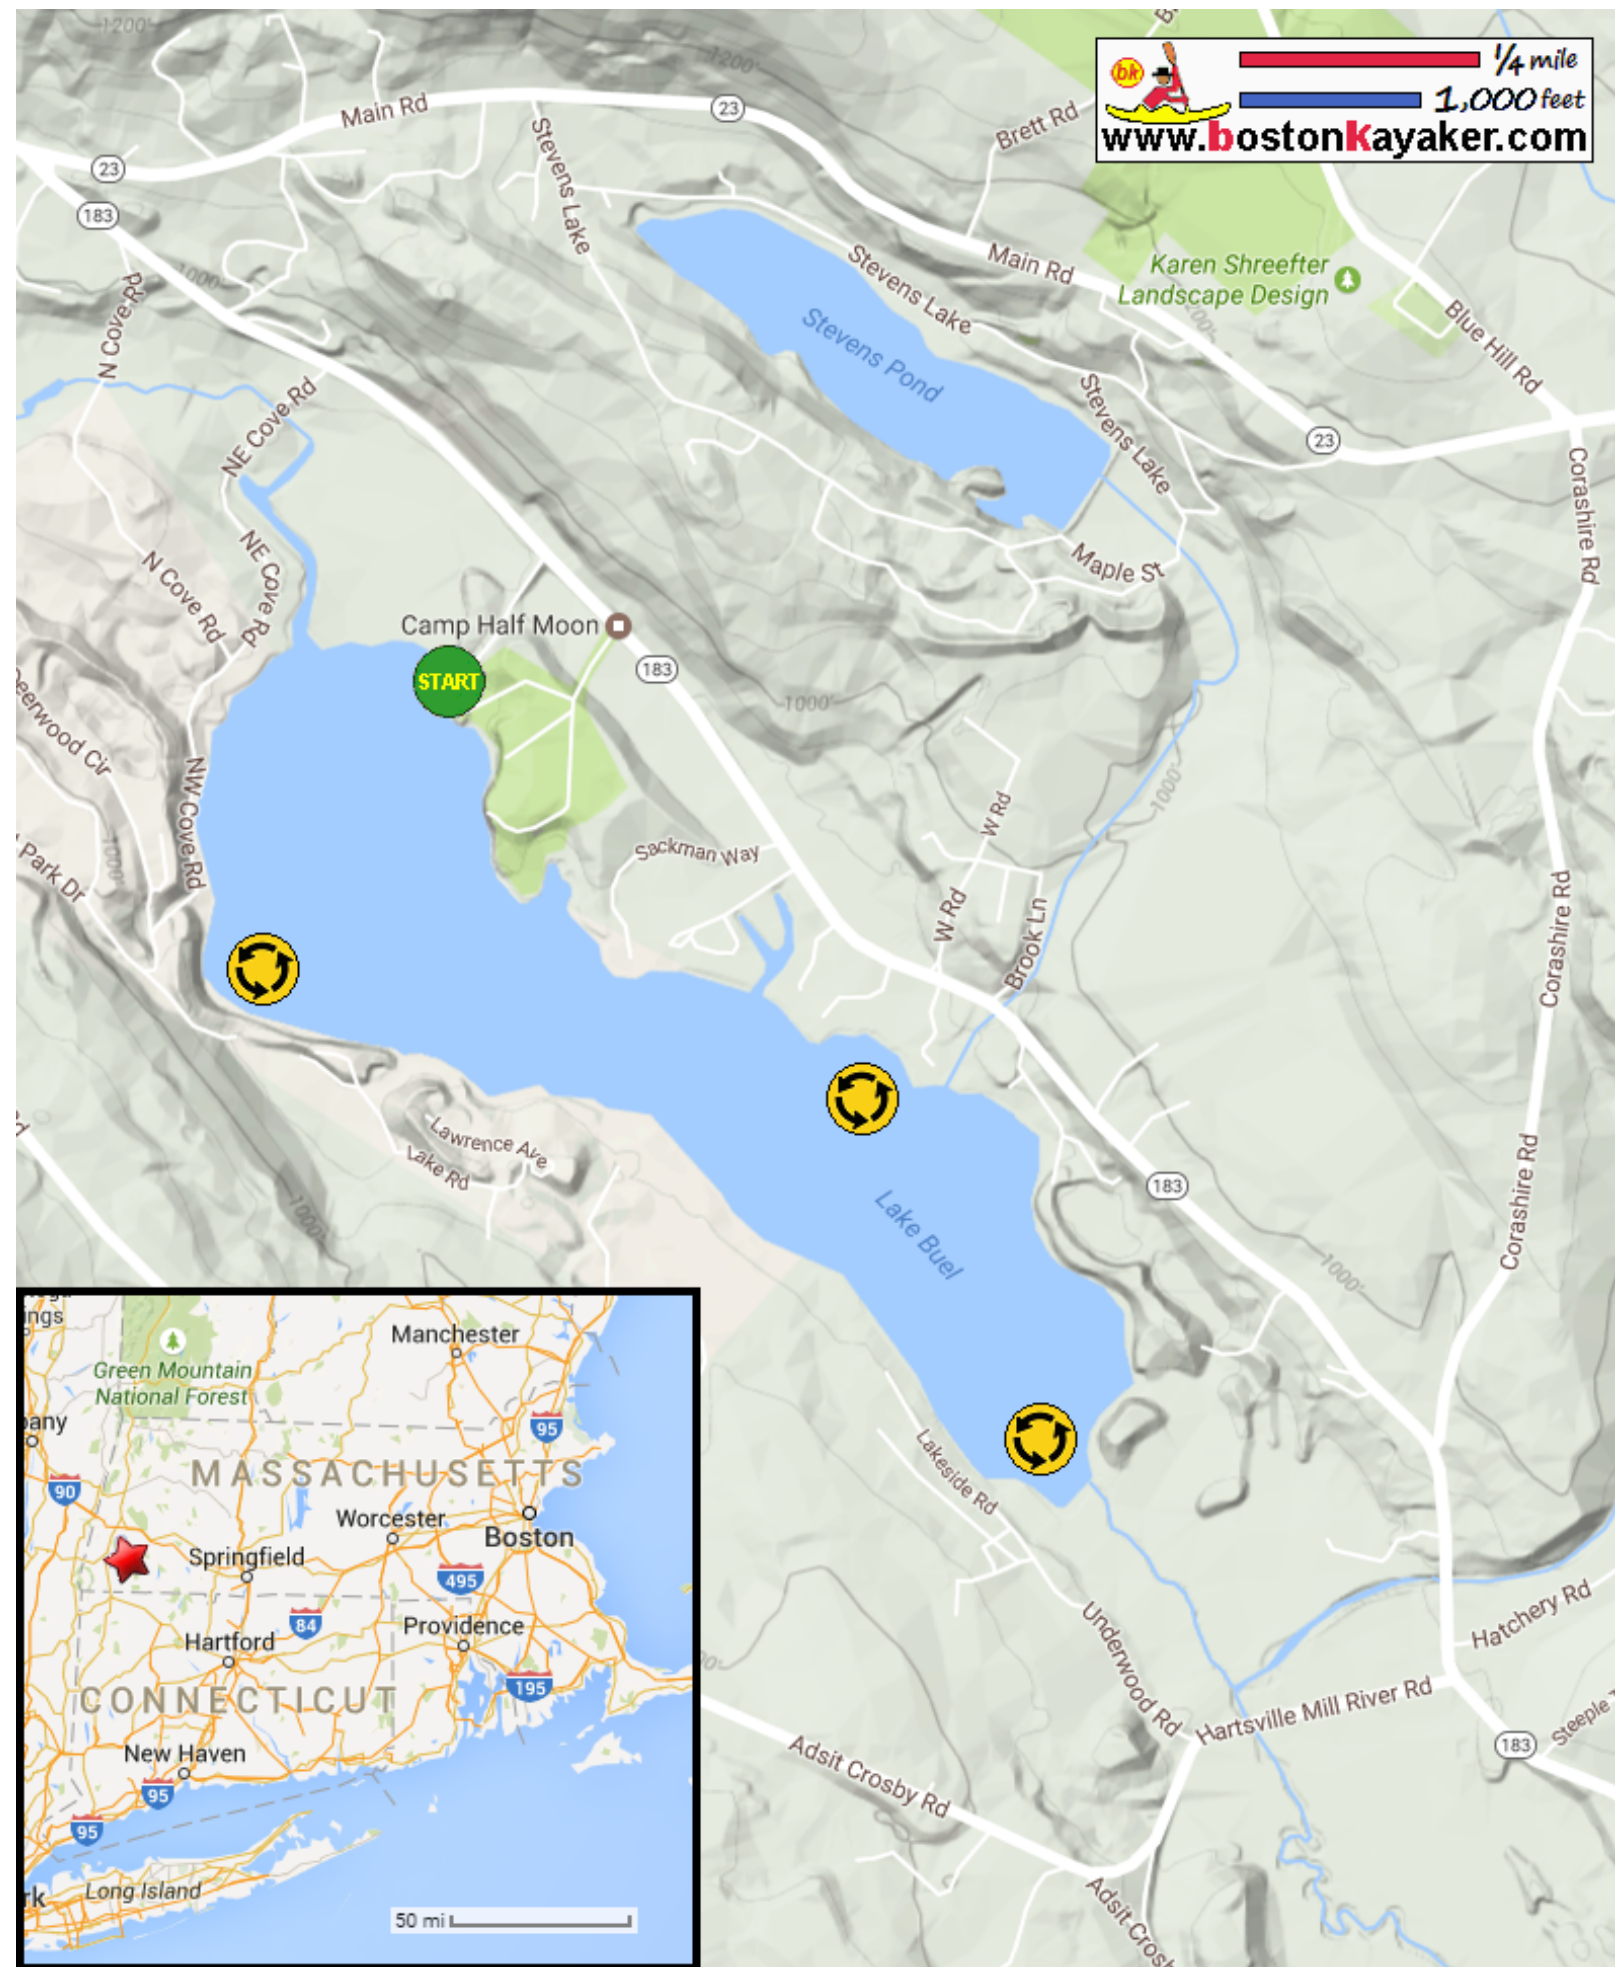

# Kayaking on Lake Buel - in Great Barrington MA

**1/4 mile**  
**1,000 feet**  
[www.bostonkayaker.com](http://www.bostonkayaker.com)

 Put in at Pixley Road / Route 183 / Route 57 in Great Barrington MA.

 Paddle around Lake Buel and return.

 Estimated round trip distance = 2+ miles