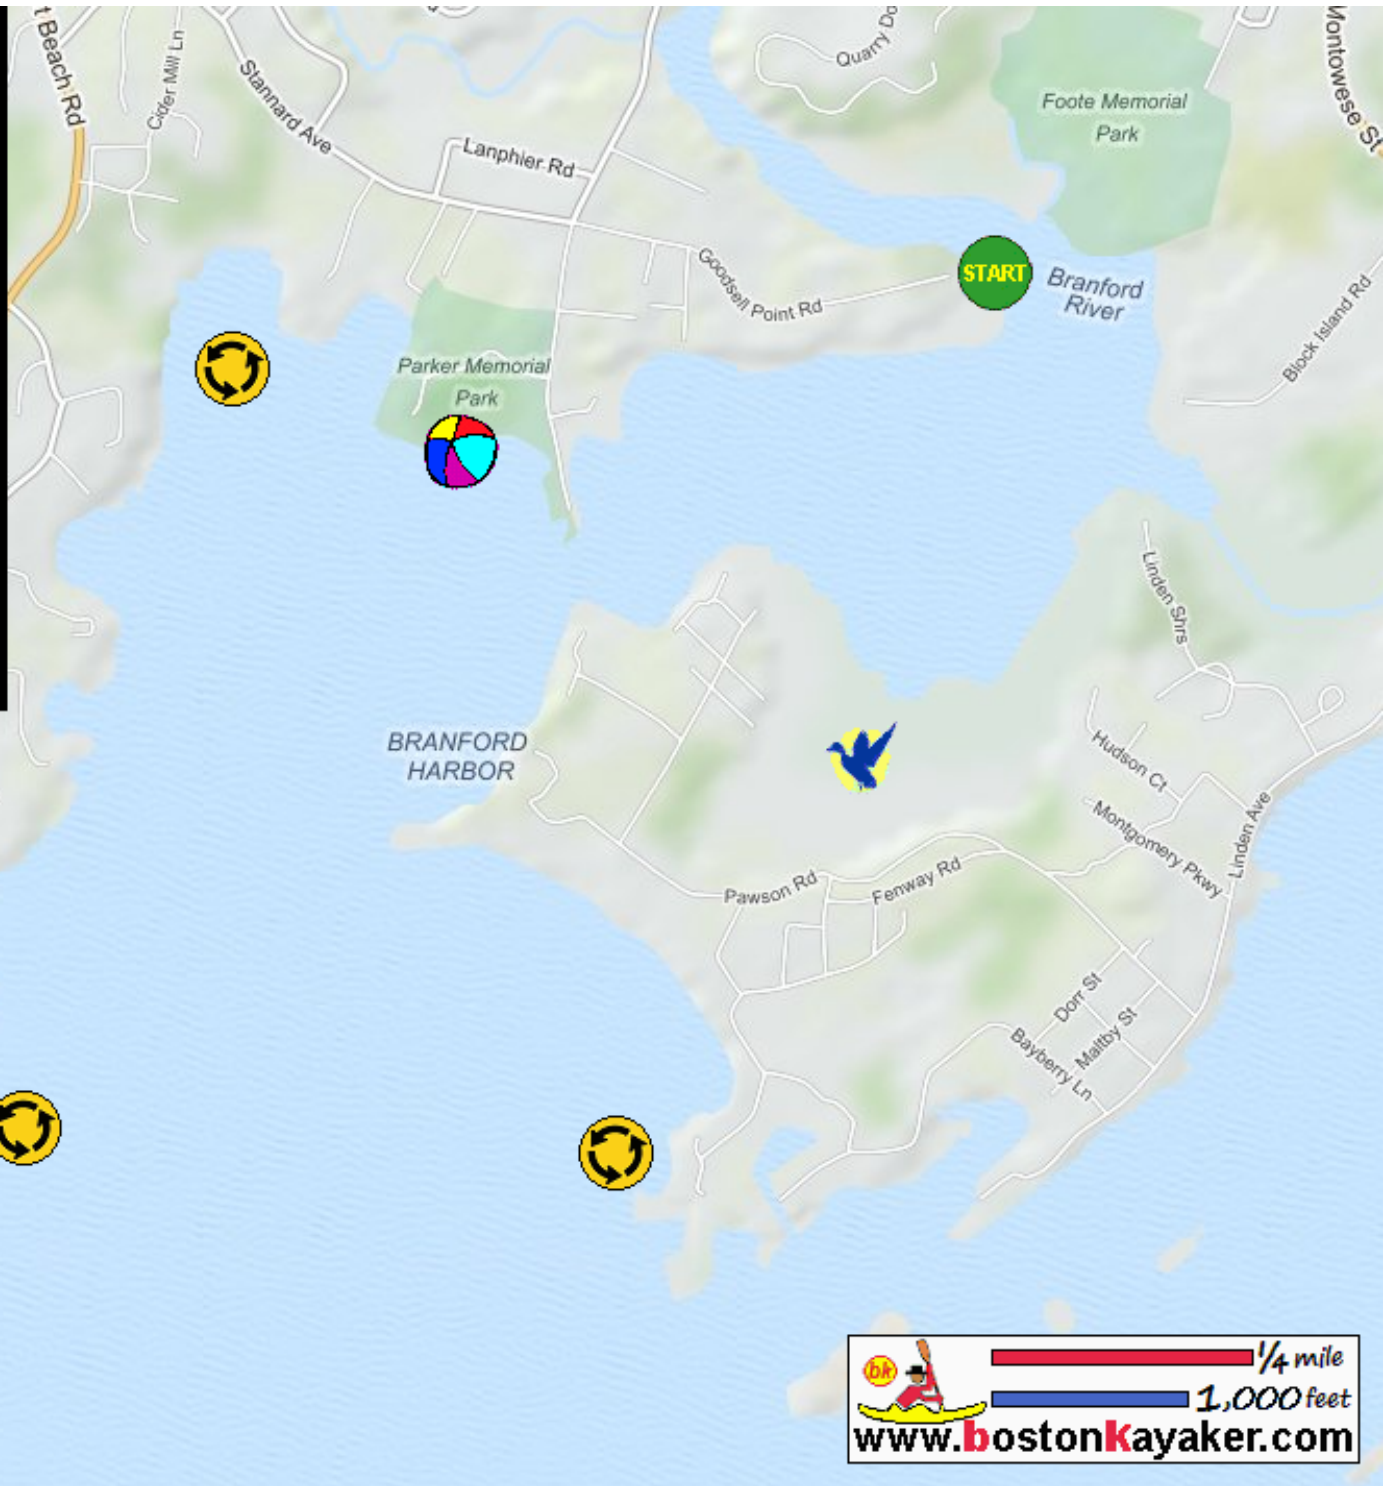

Kayaking on Branford Harbor - in Branford CT

  1/4 mile
 1,000 feet
www.bostonkayaker.com

Put in at state ramp on Goodsell Point Road in Branford CT.

Paddle south around Branford Harbor and return.

Estimated round trip distance = 3+ miles

Parker Memorial Park beach and recreation

Pawson Park Marsh Wildlife Area