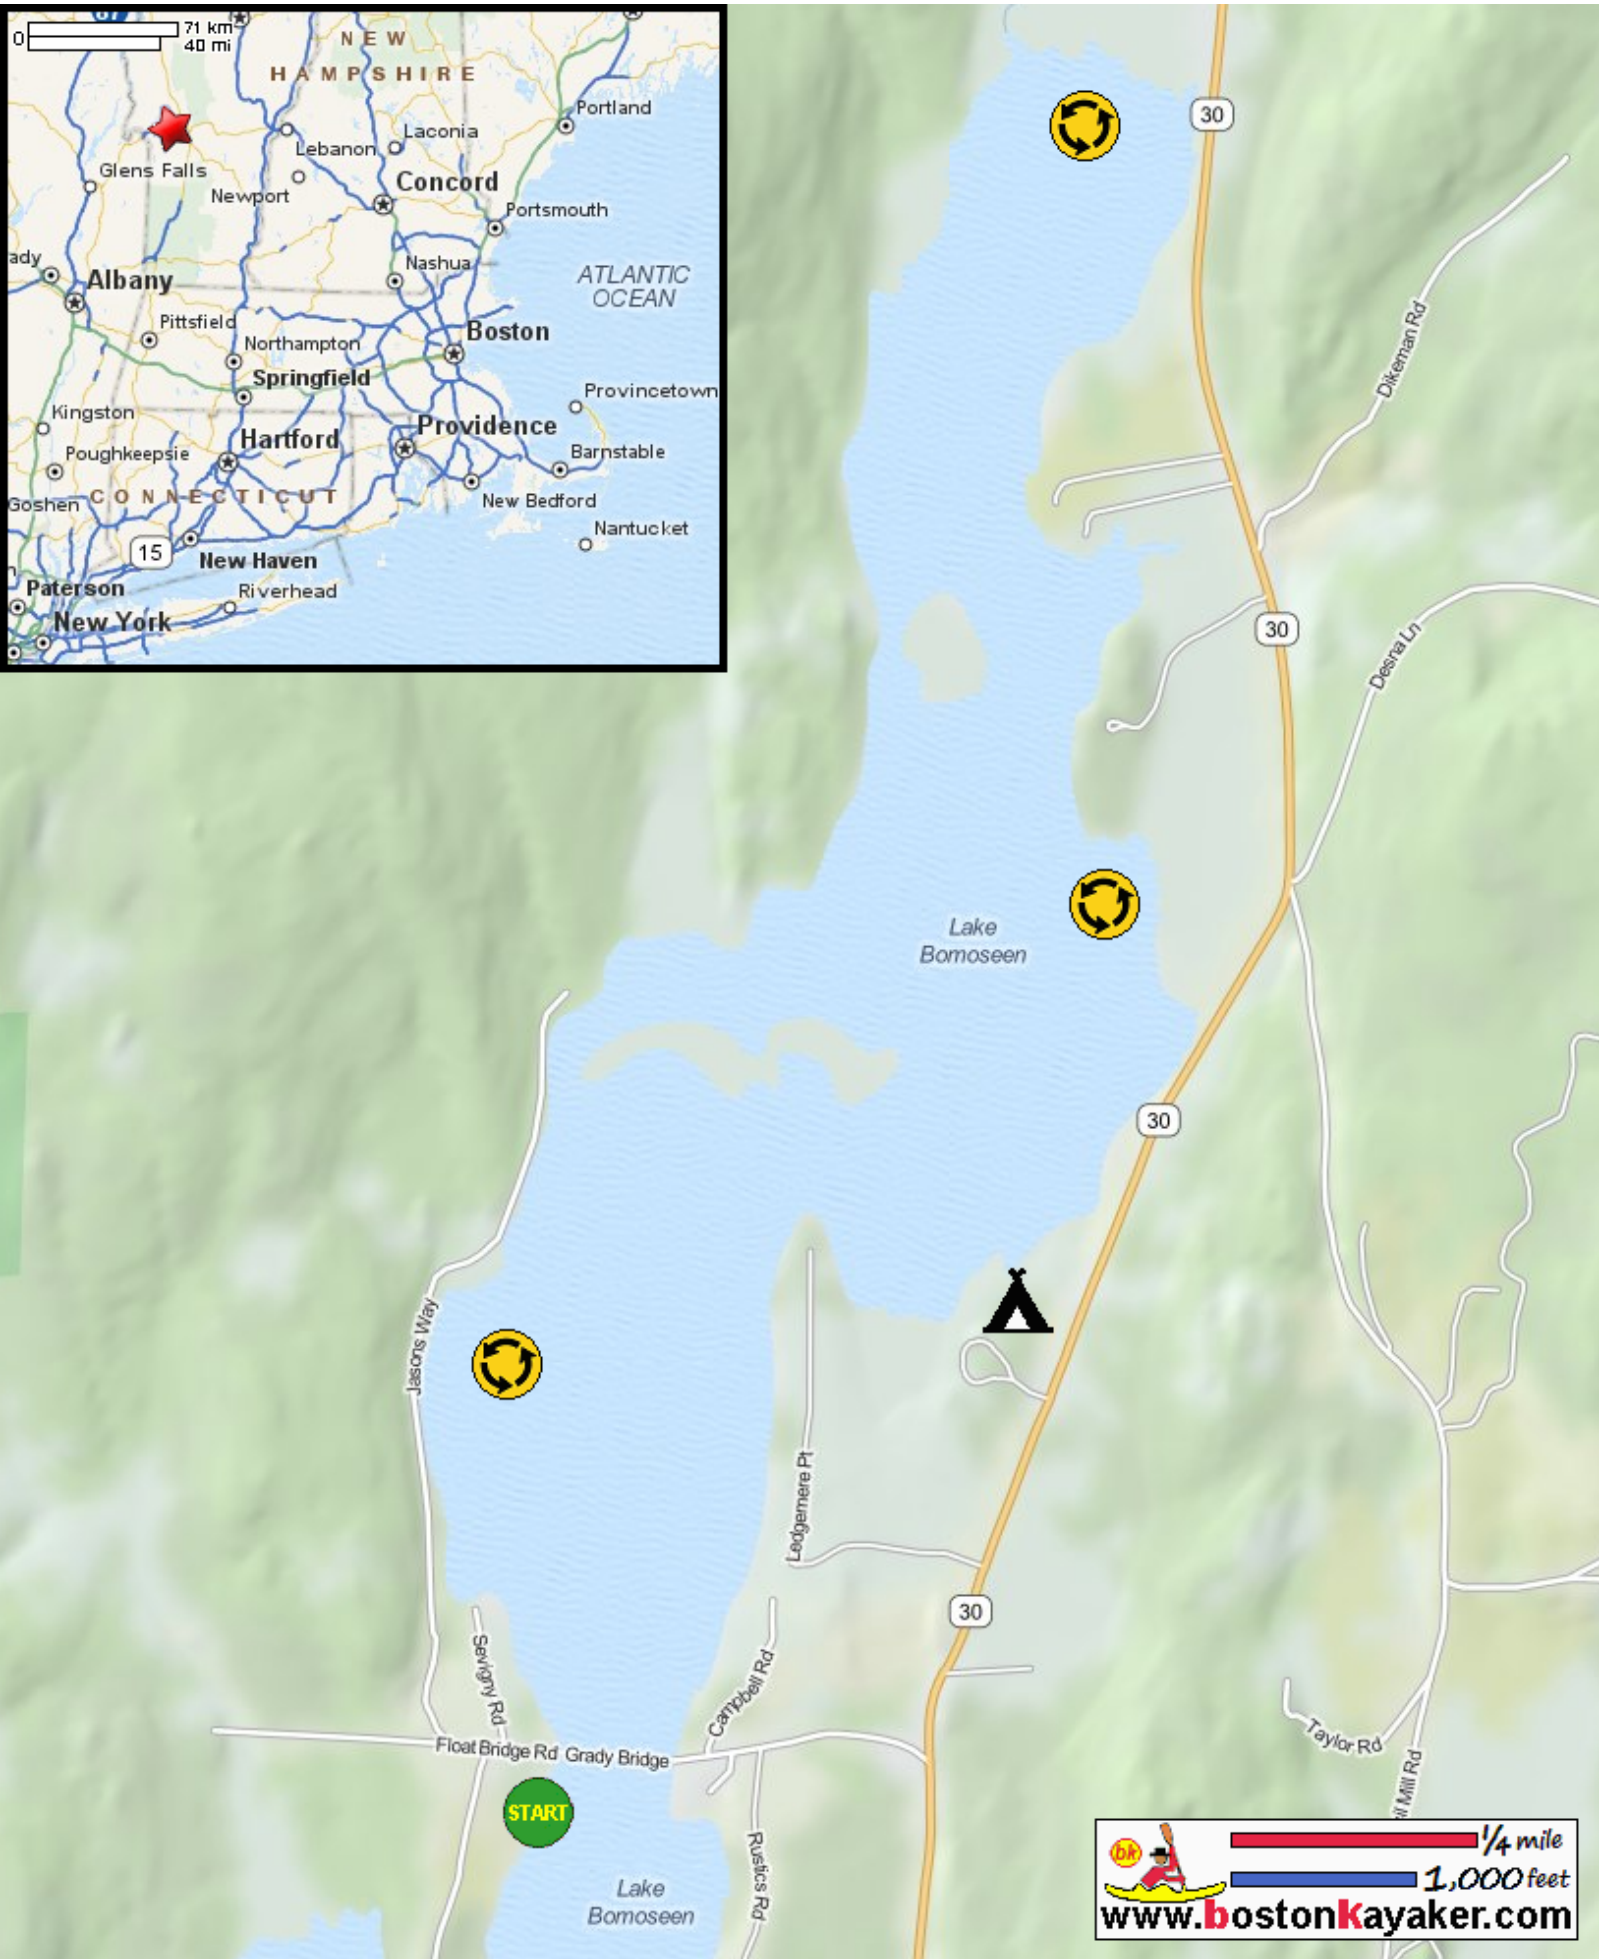

# Kayaking on Lake Bomoseen North Basin - in Castleton VT

-  Put in at Float Bridge Road in Castleton VT.
-  Paddle around north basin of Bomoseen Lake and return.
-  Estimated distance = 5+ miles
-  Lake Bomoseen Campground - canoe rentals available