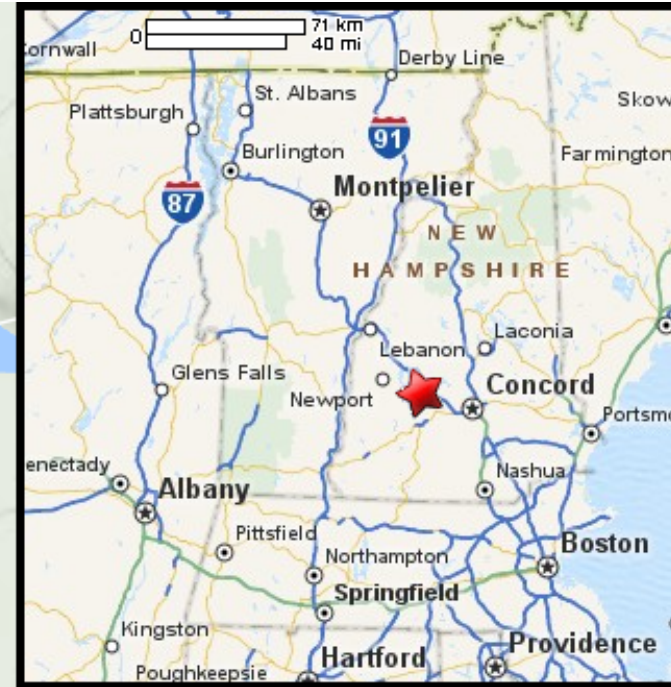

# Kayaking on Blaisdell Lake - in Bradford NH

 [www.bostonkayaker.com](http://www.bostonkayaker.com)

No public access to Blaisdell Lake.

Blaisdell Lake Dam

Camp Wasabo - Girl Scouts camp