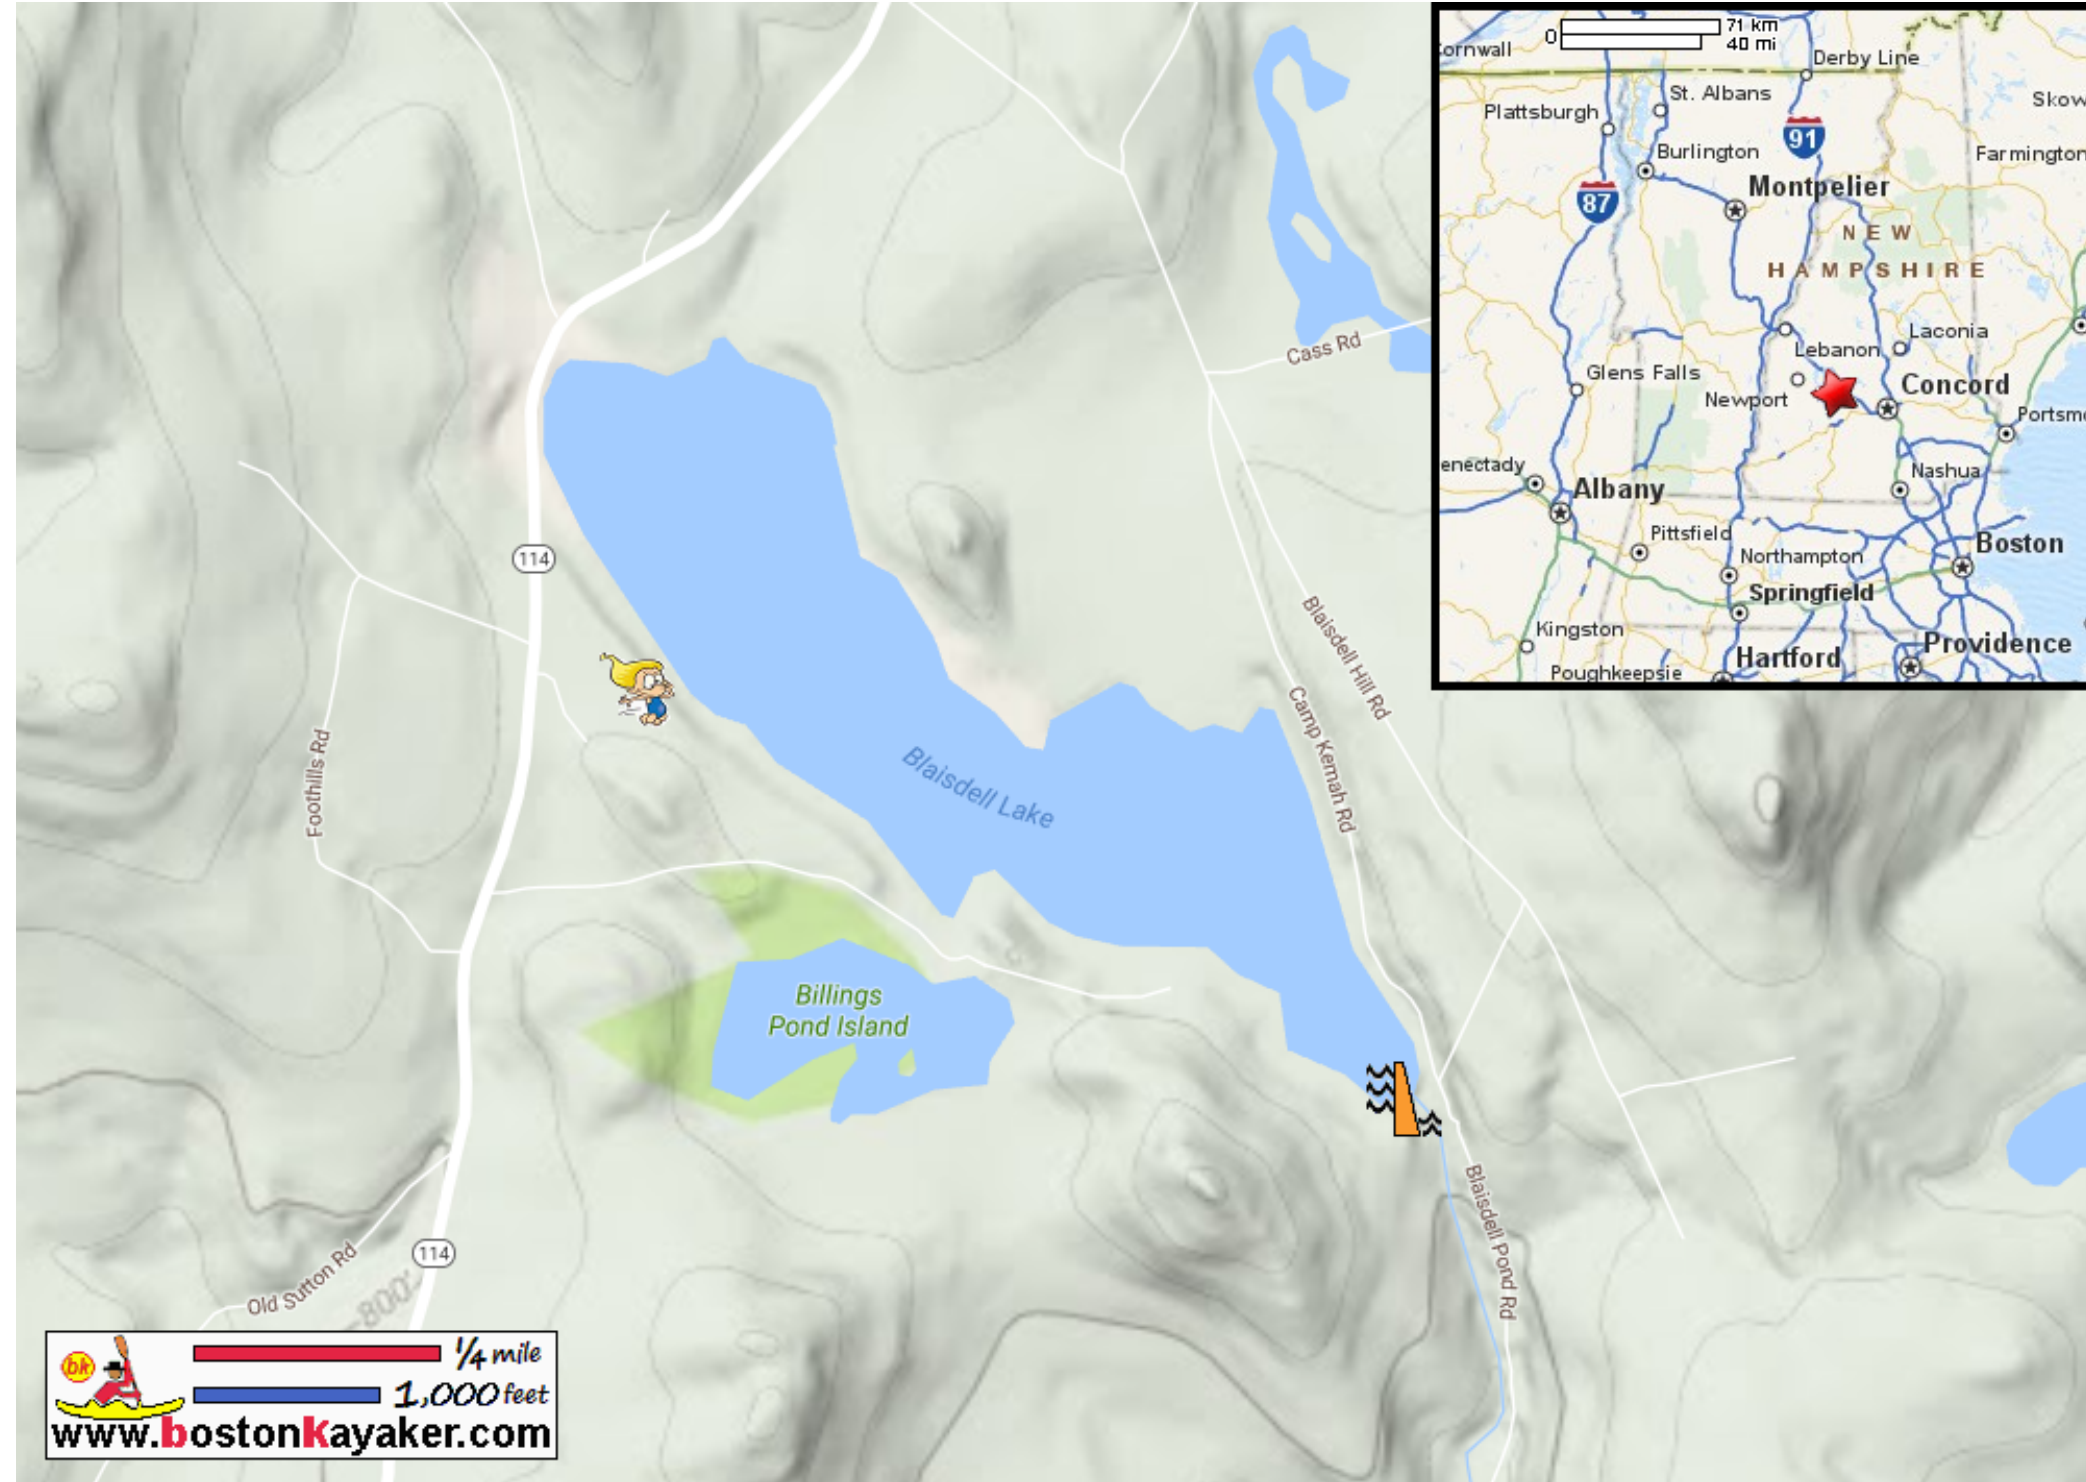

# Kayaking on Blaisdell Lake - in Bradford NH

 [www.bostonkayaker.com](http://www.bostonkayaker.com)

No public access to Blaisdell Lake.

Blaisdell Lake Dam

Camp Wasabo - Girl Scouts camp