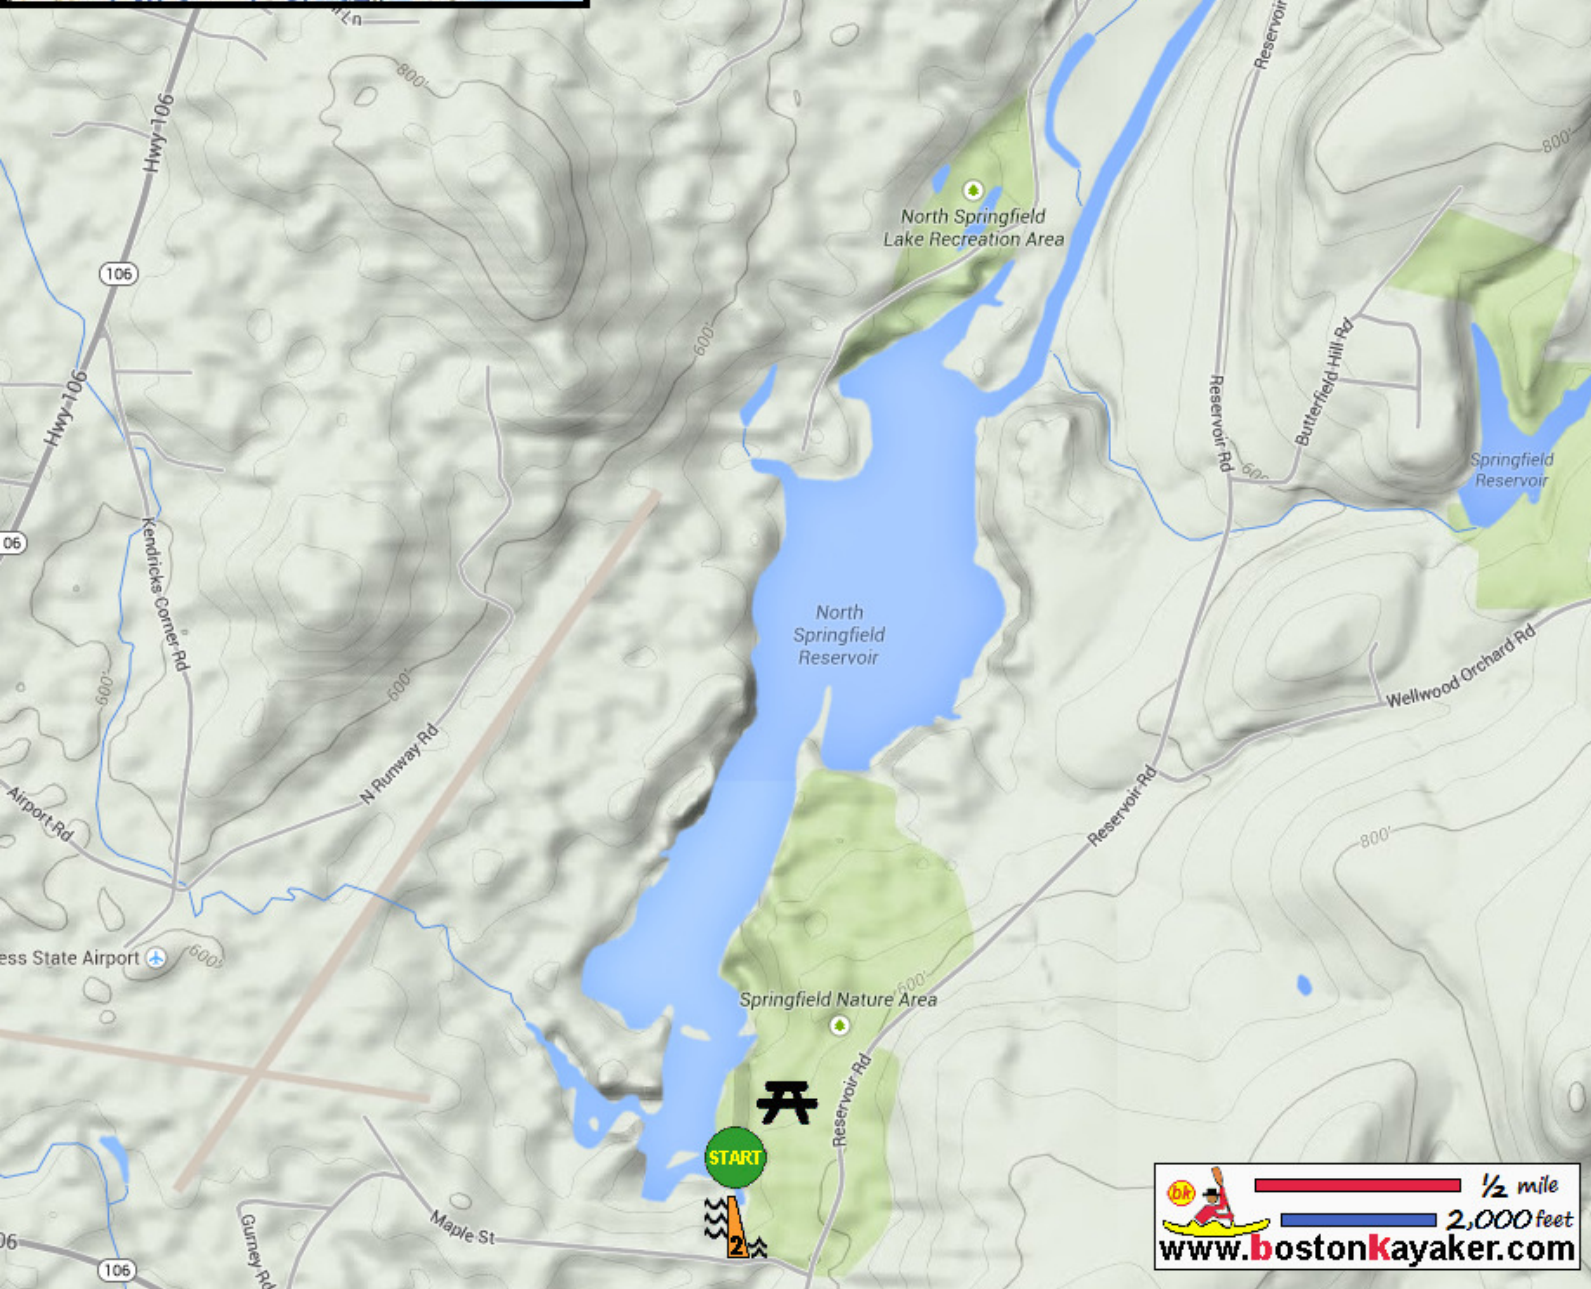

# Kayaking on Black River and North Springfield Lake - in Springfield VT

-  Put in at Reservoir Road in Springfield VT.
-  Paddle upstream on Black River and return.
-  Estimated round trip distance = 3.8 miles
-  North Springfield Recreation Area
-  Tolles Dam
-  North Springfield Lake Dam
-  Public beach