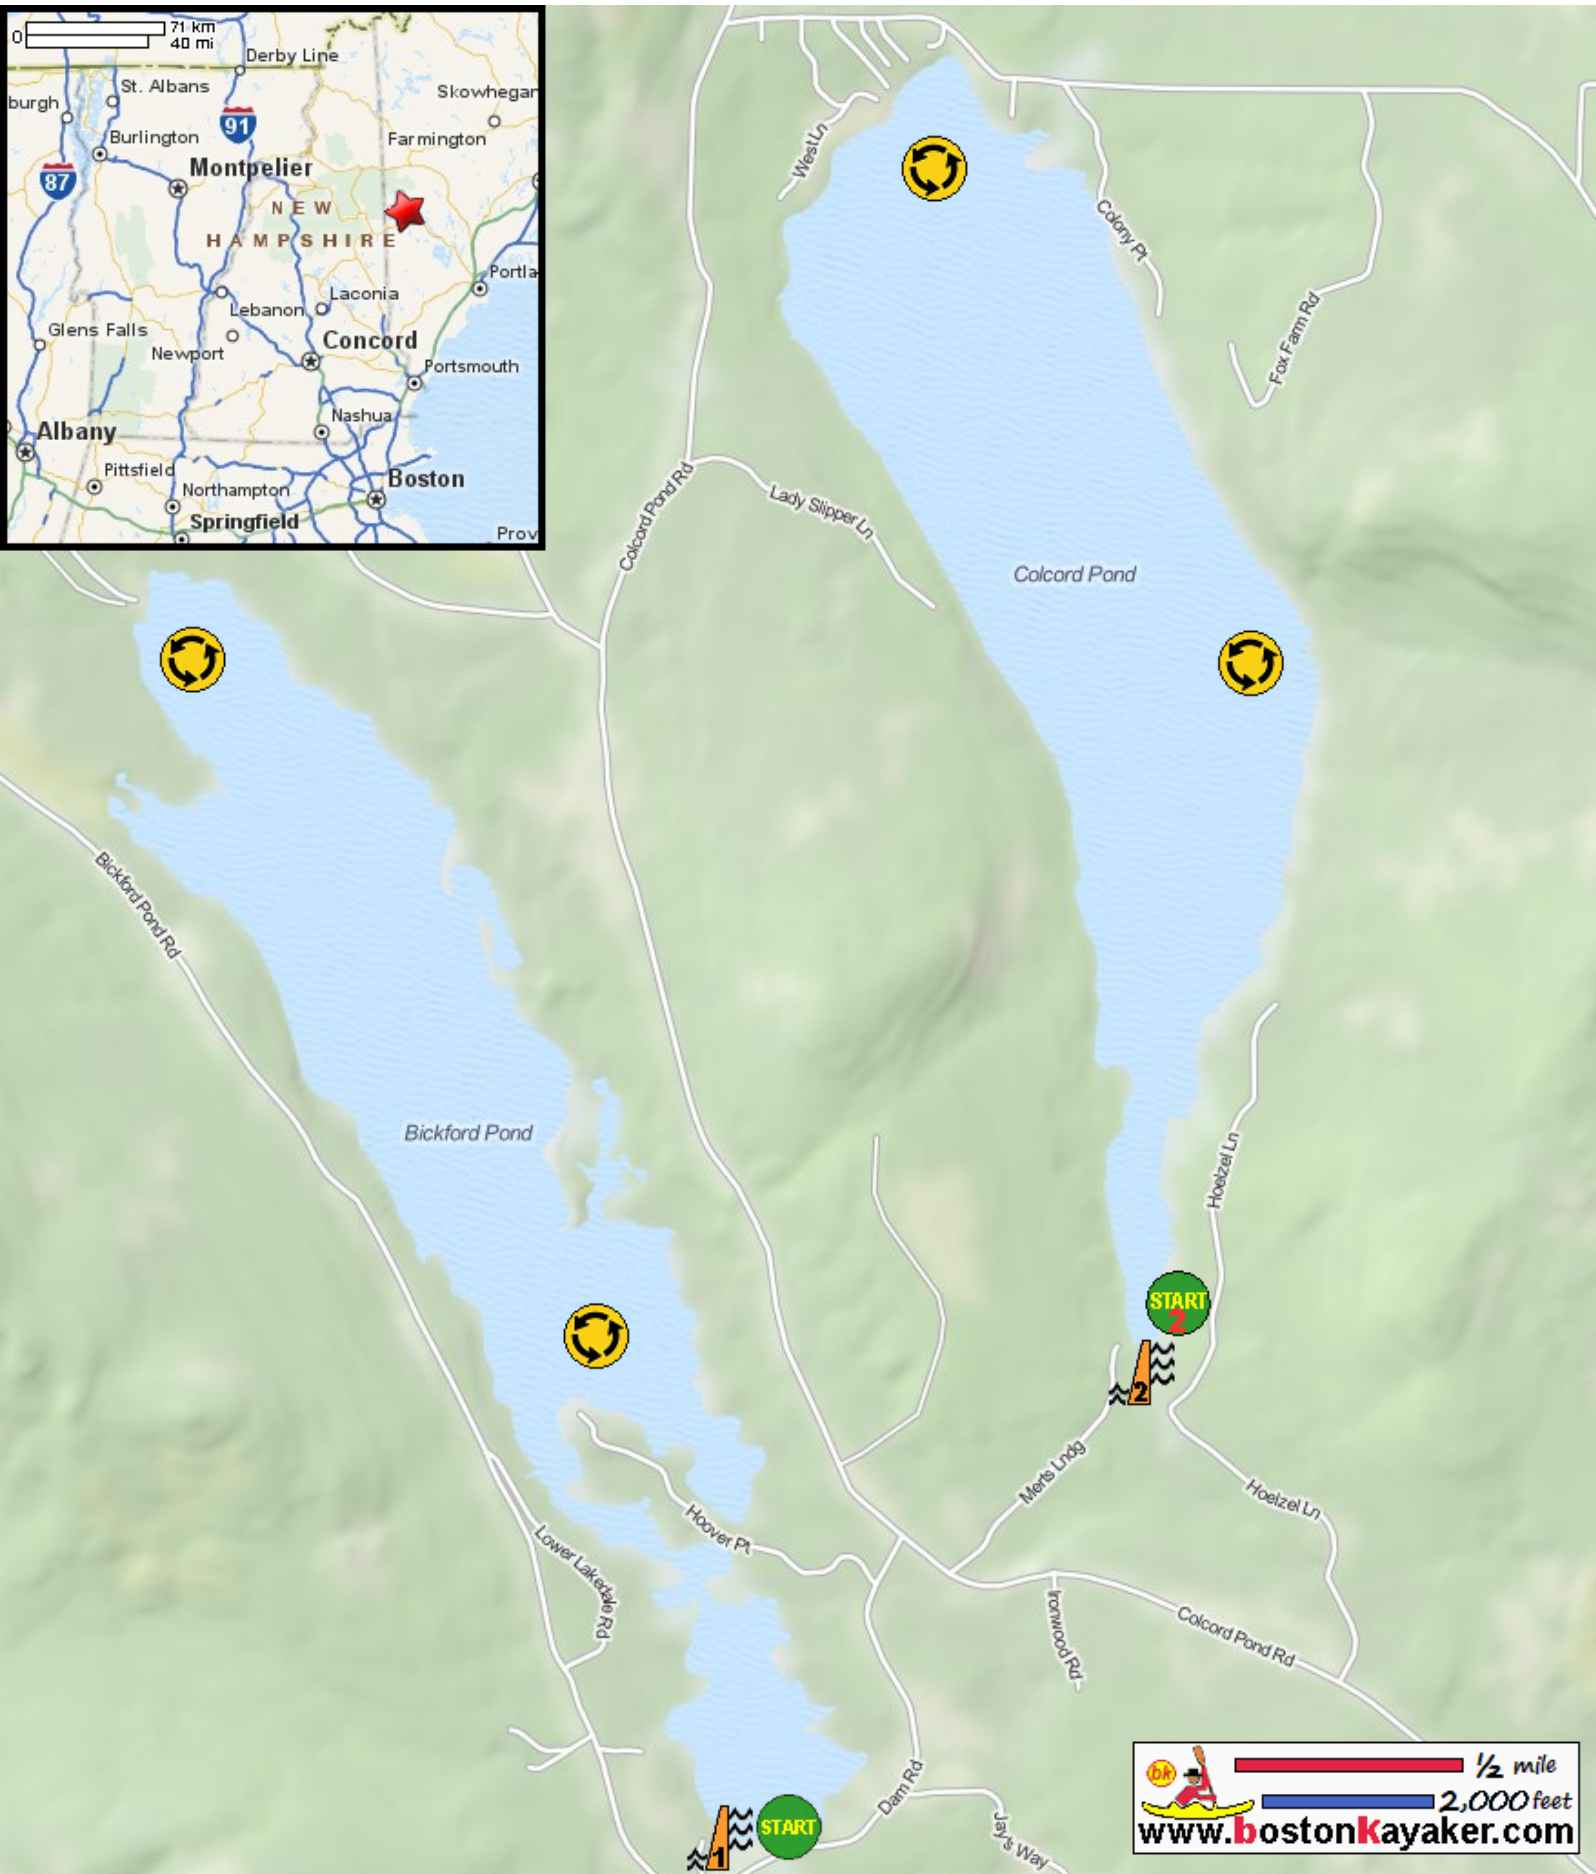

# Kayaking on Bickford and Colcord Ponds - in Porter ME

-  Put in at Dam Road in Porter ME.
-  Put in at Hoelzel Lane in Porter ME.
-  Paddle around Bickford Pond and return.
-  Paddle around Colcord Pond and return.
-  Estimated round trip distance = 2.5 miles
-  Estimated round trip distance = 2.5 miles
-  Bickford Pond Dam
-  Bickford Pond Dam