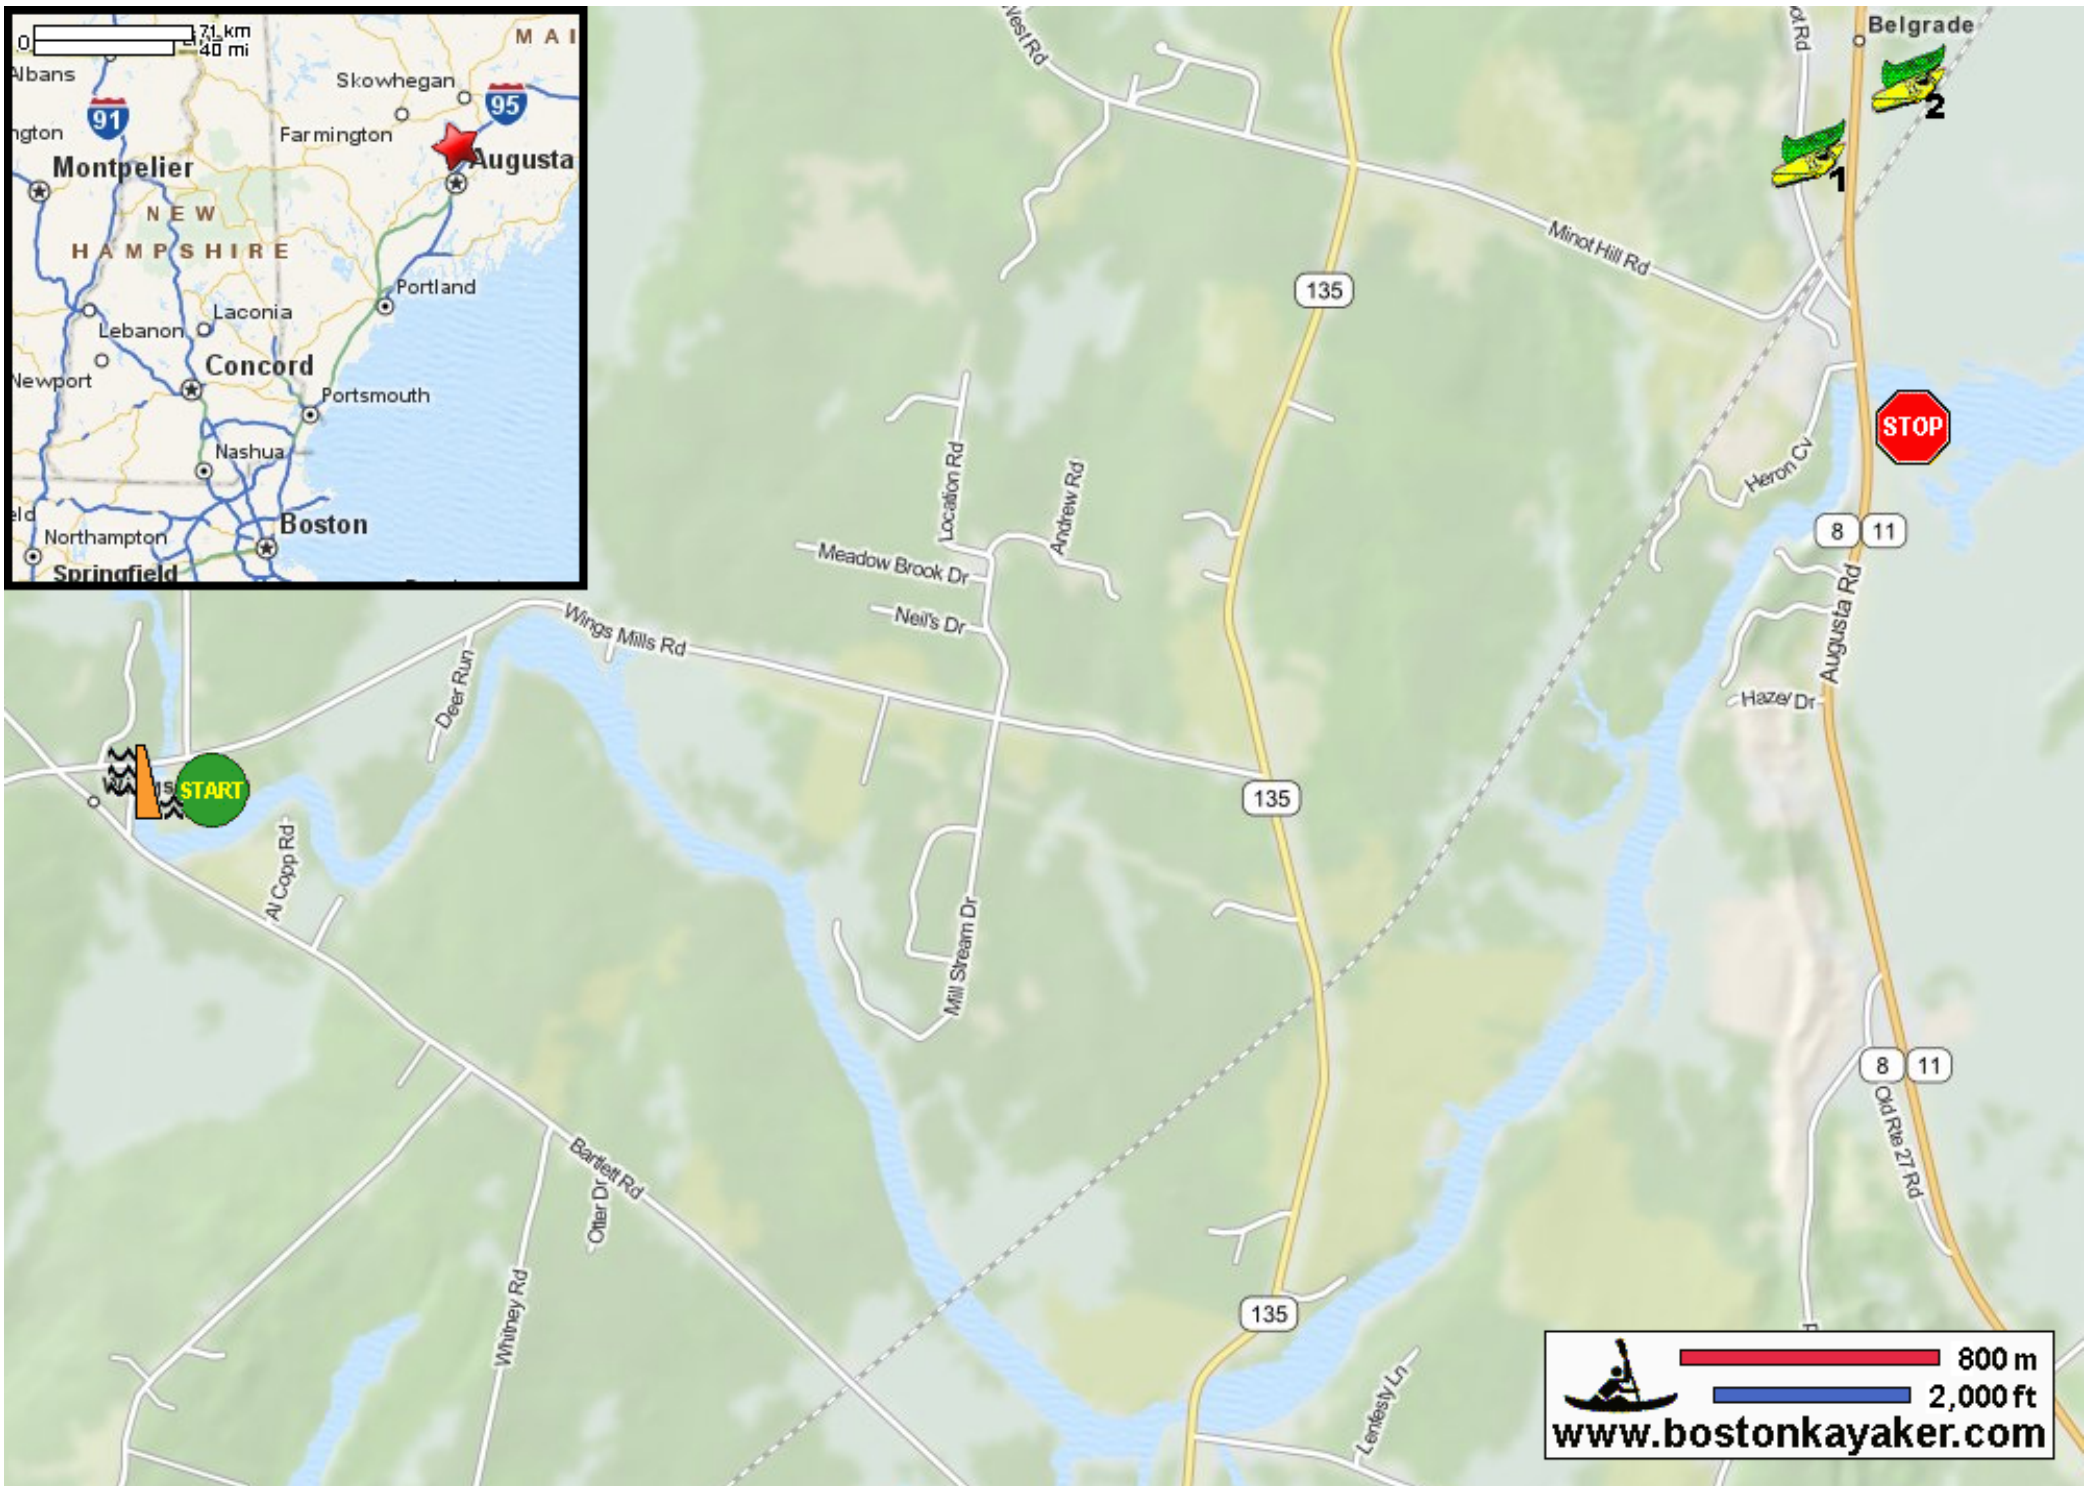

# Kayaking on Belgrade Stream - from Mount Vernon ME to Belgrade ME

-  Put in below dam at Wings Mills Road in Mount Vernon ME.
-  Take out at Augusta Road ramp in Belgrade ME.
-  Estimated distance = 7+ miles
-  Long Pond Dam
-  Belgrade Canoe and Kayaks
-  Belgrade Boat Rentals - kayaks and canoes

 800 m  
 2,000 ft  
[www.bostonkayaker.com](http://www.bostonkayaker.com)