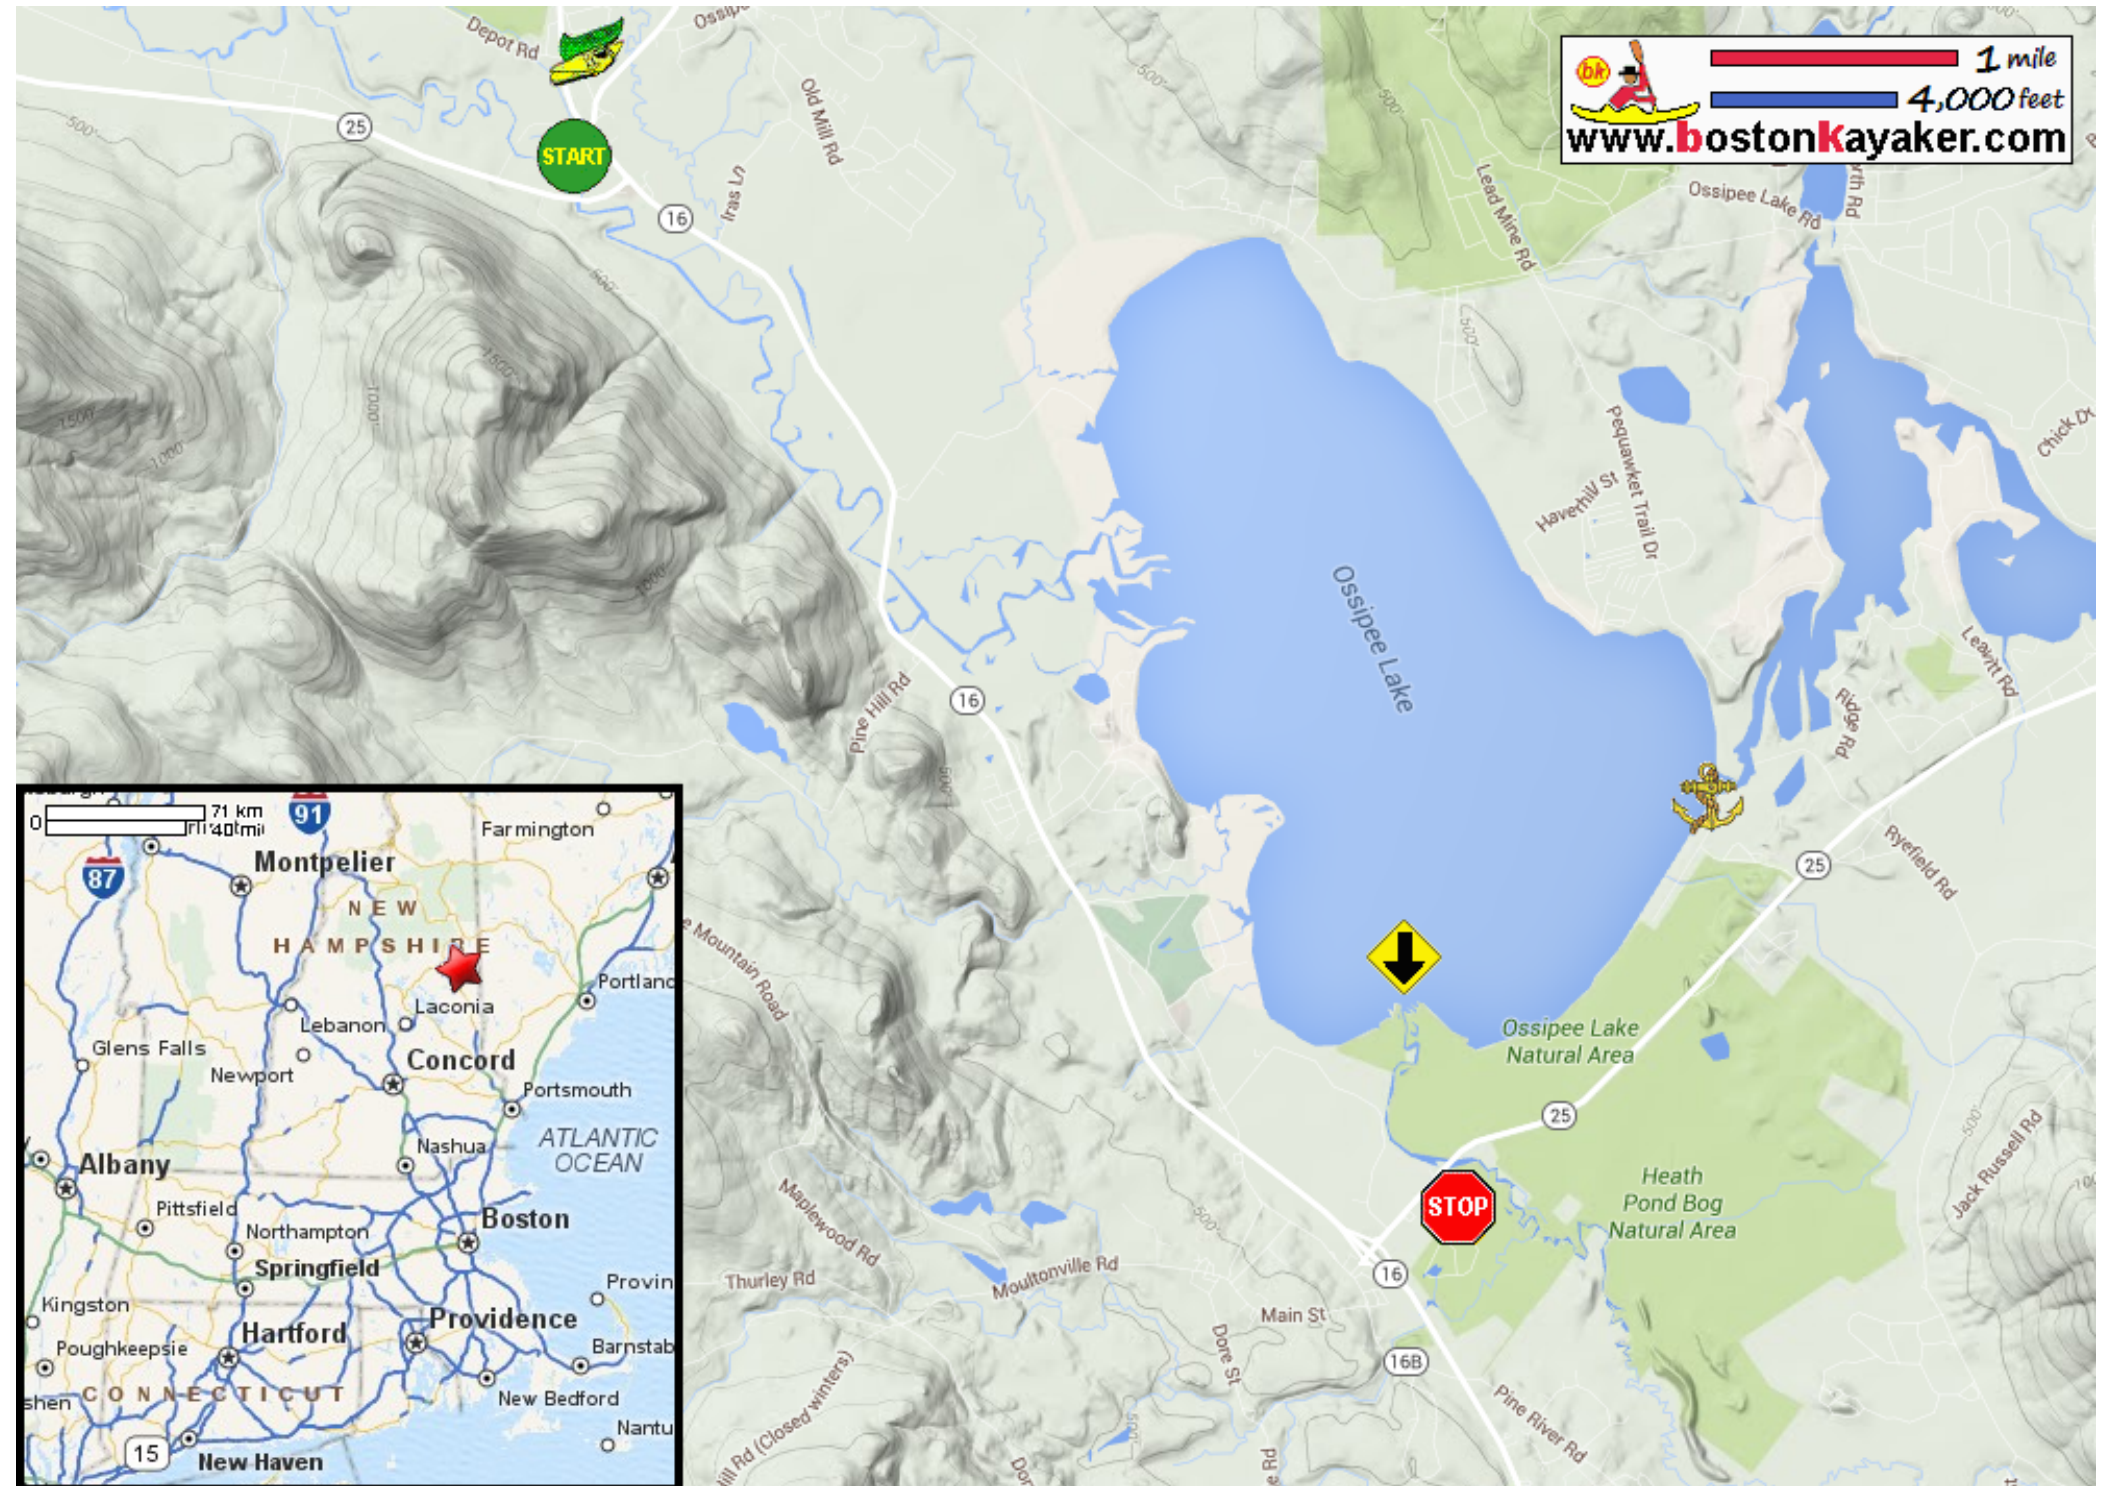

Kayaking on Bearcamp River and Ossipee Lake - from West Ossipee NH to Center Ossipee NH

1 mile
4,000 feet
www.bostonkayaker.com

Put in at Route 25 in West Ossipee NH.

Paddle to Lake Ossipee then enter Pine River.

Take out at Route 25 in Center Ossipee NH.

Estimated distance = 8.5 miles

Lakefront Landing Marina rentals

Canoe King rentals and shuttle