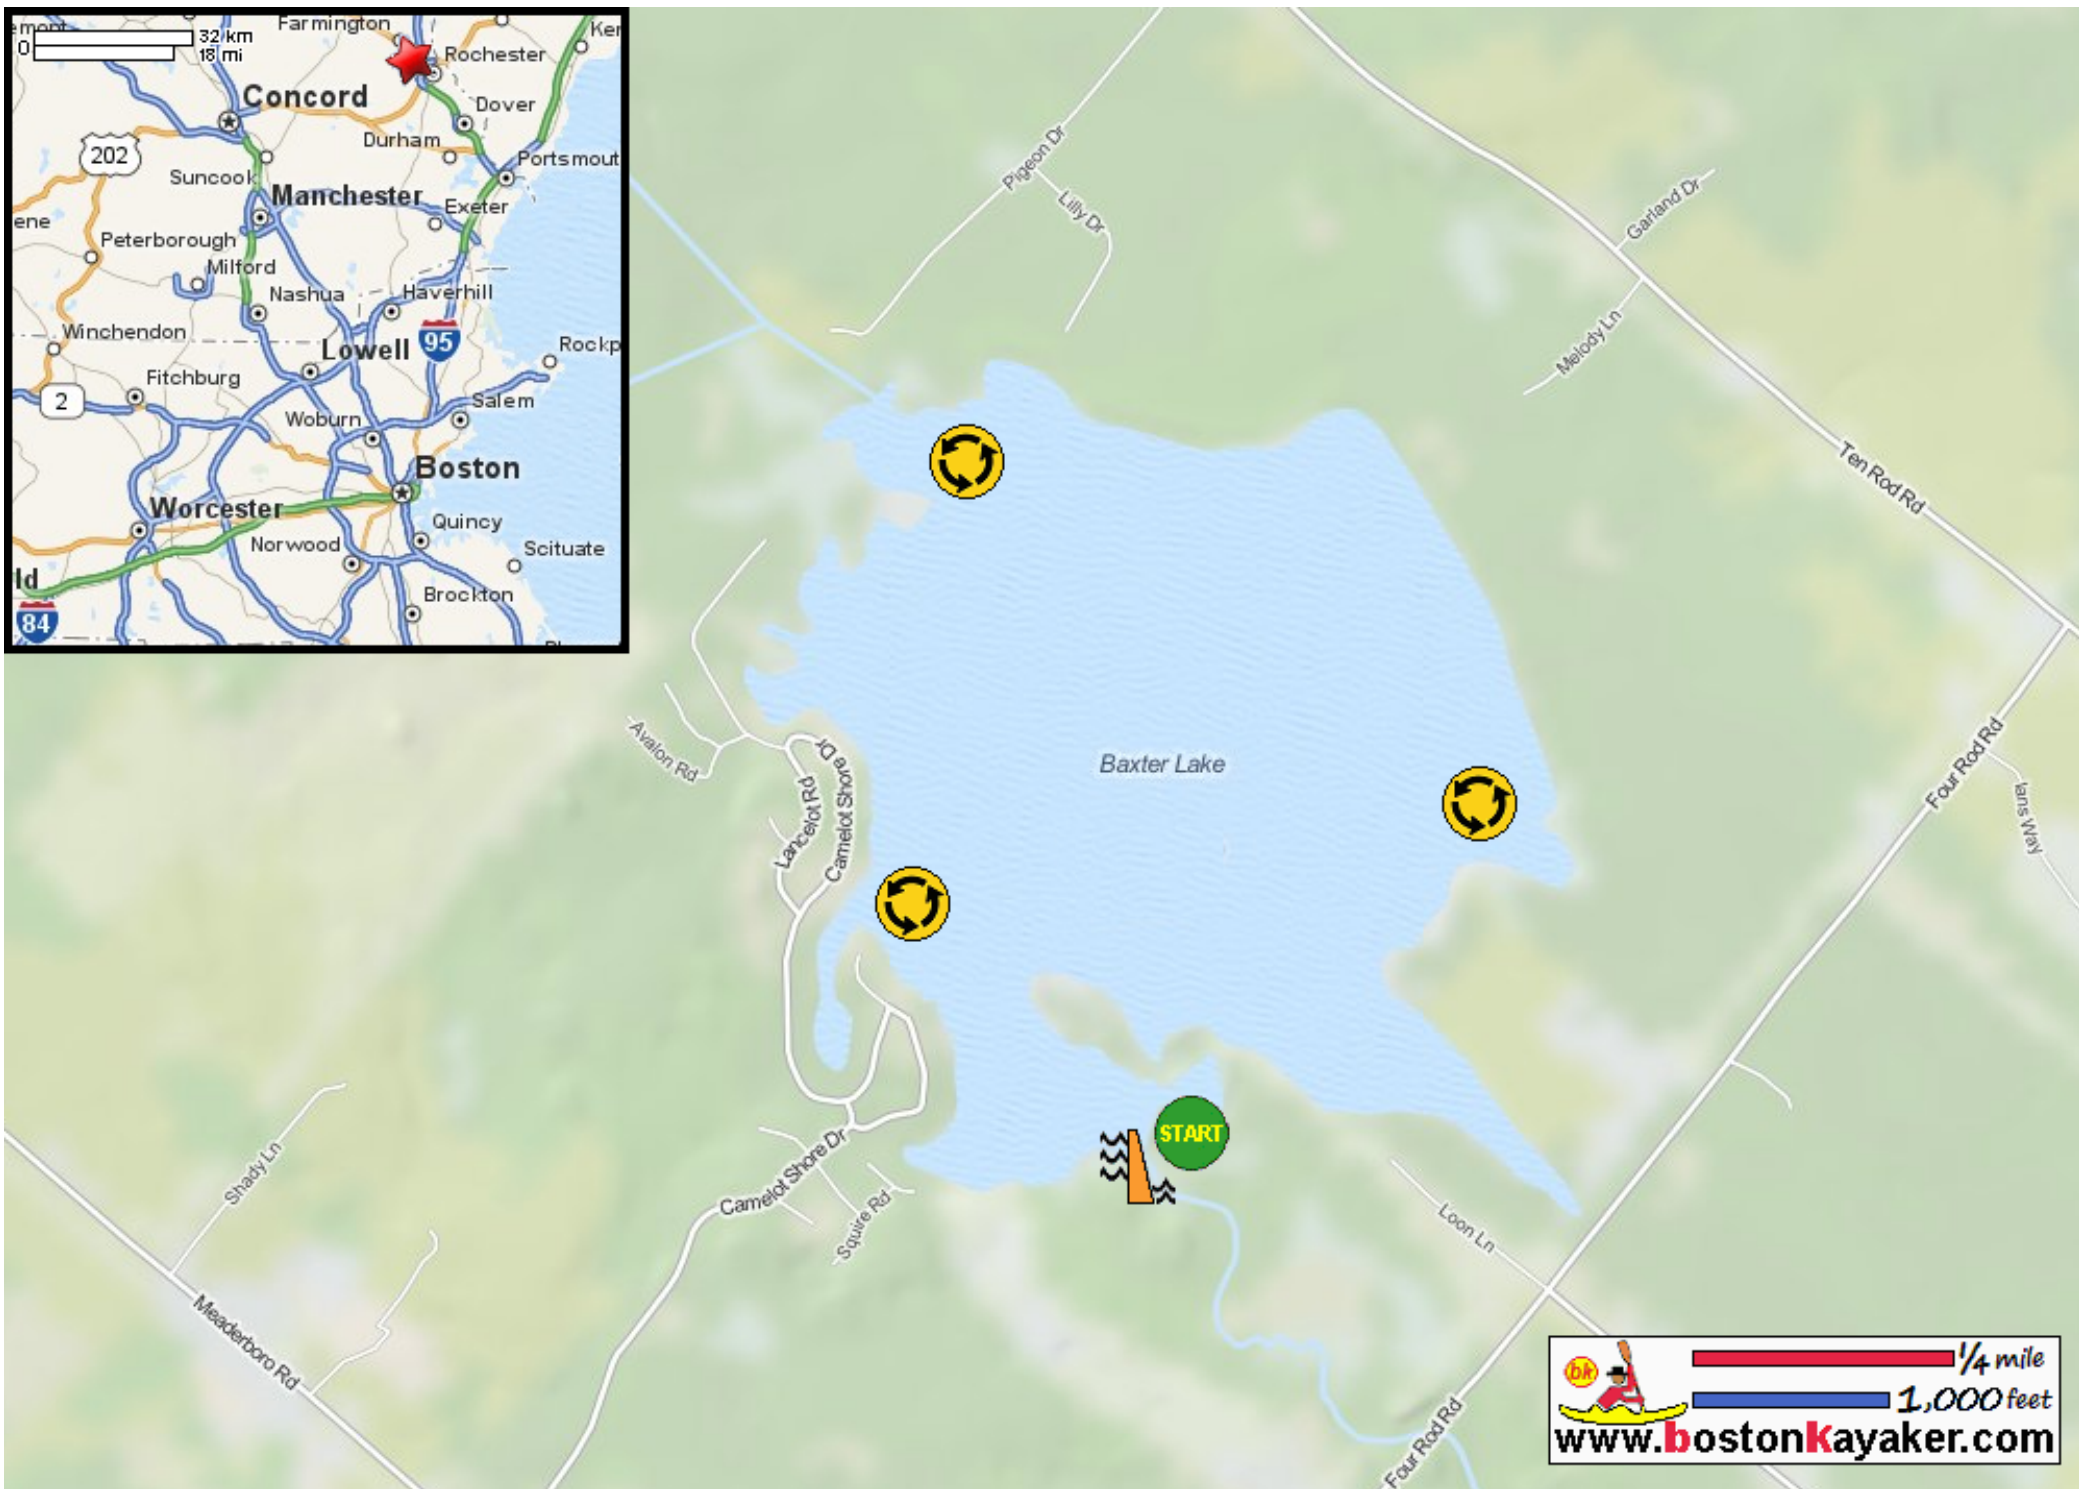

# Kayaking on Baxter Lake - in Rochester NH

Put in at Sampson Road in Rochester NH.

Paddle around Baxter Lake and return.

Estimated round trip distance = 2+ miles

Baxter Lake Dam