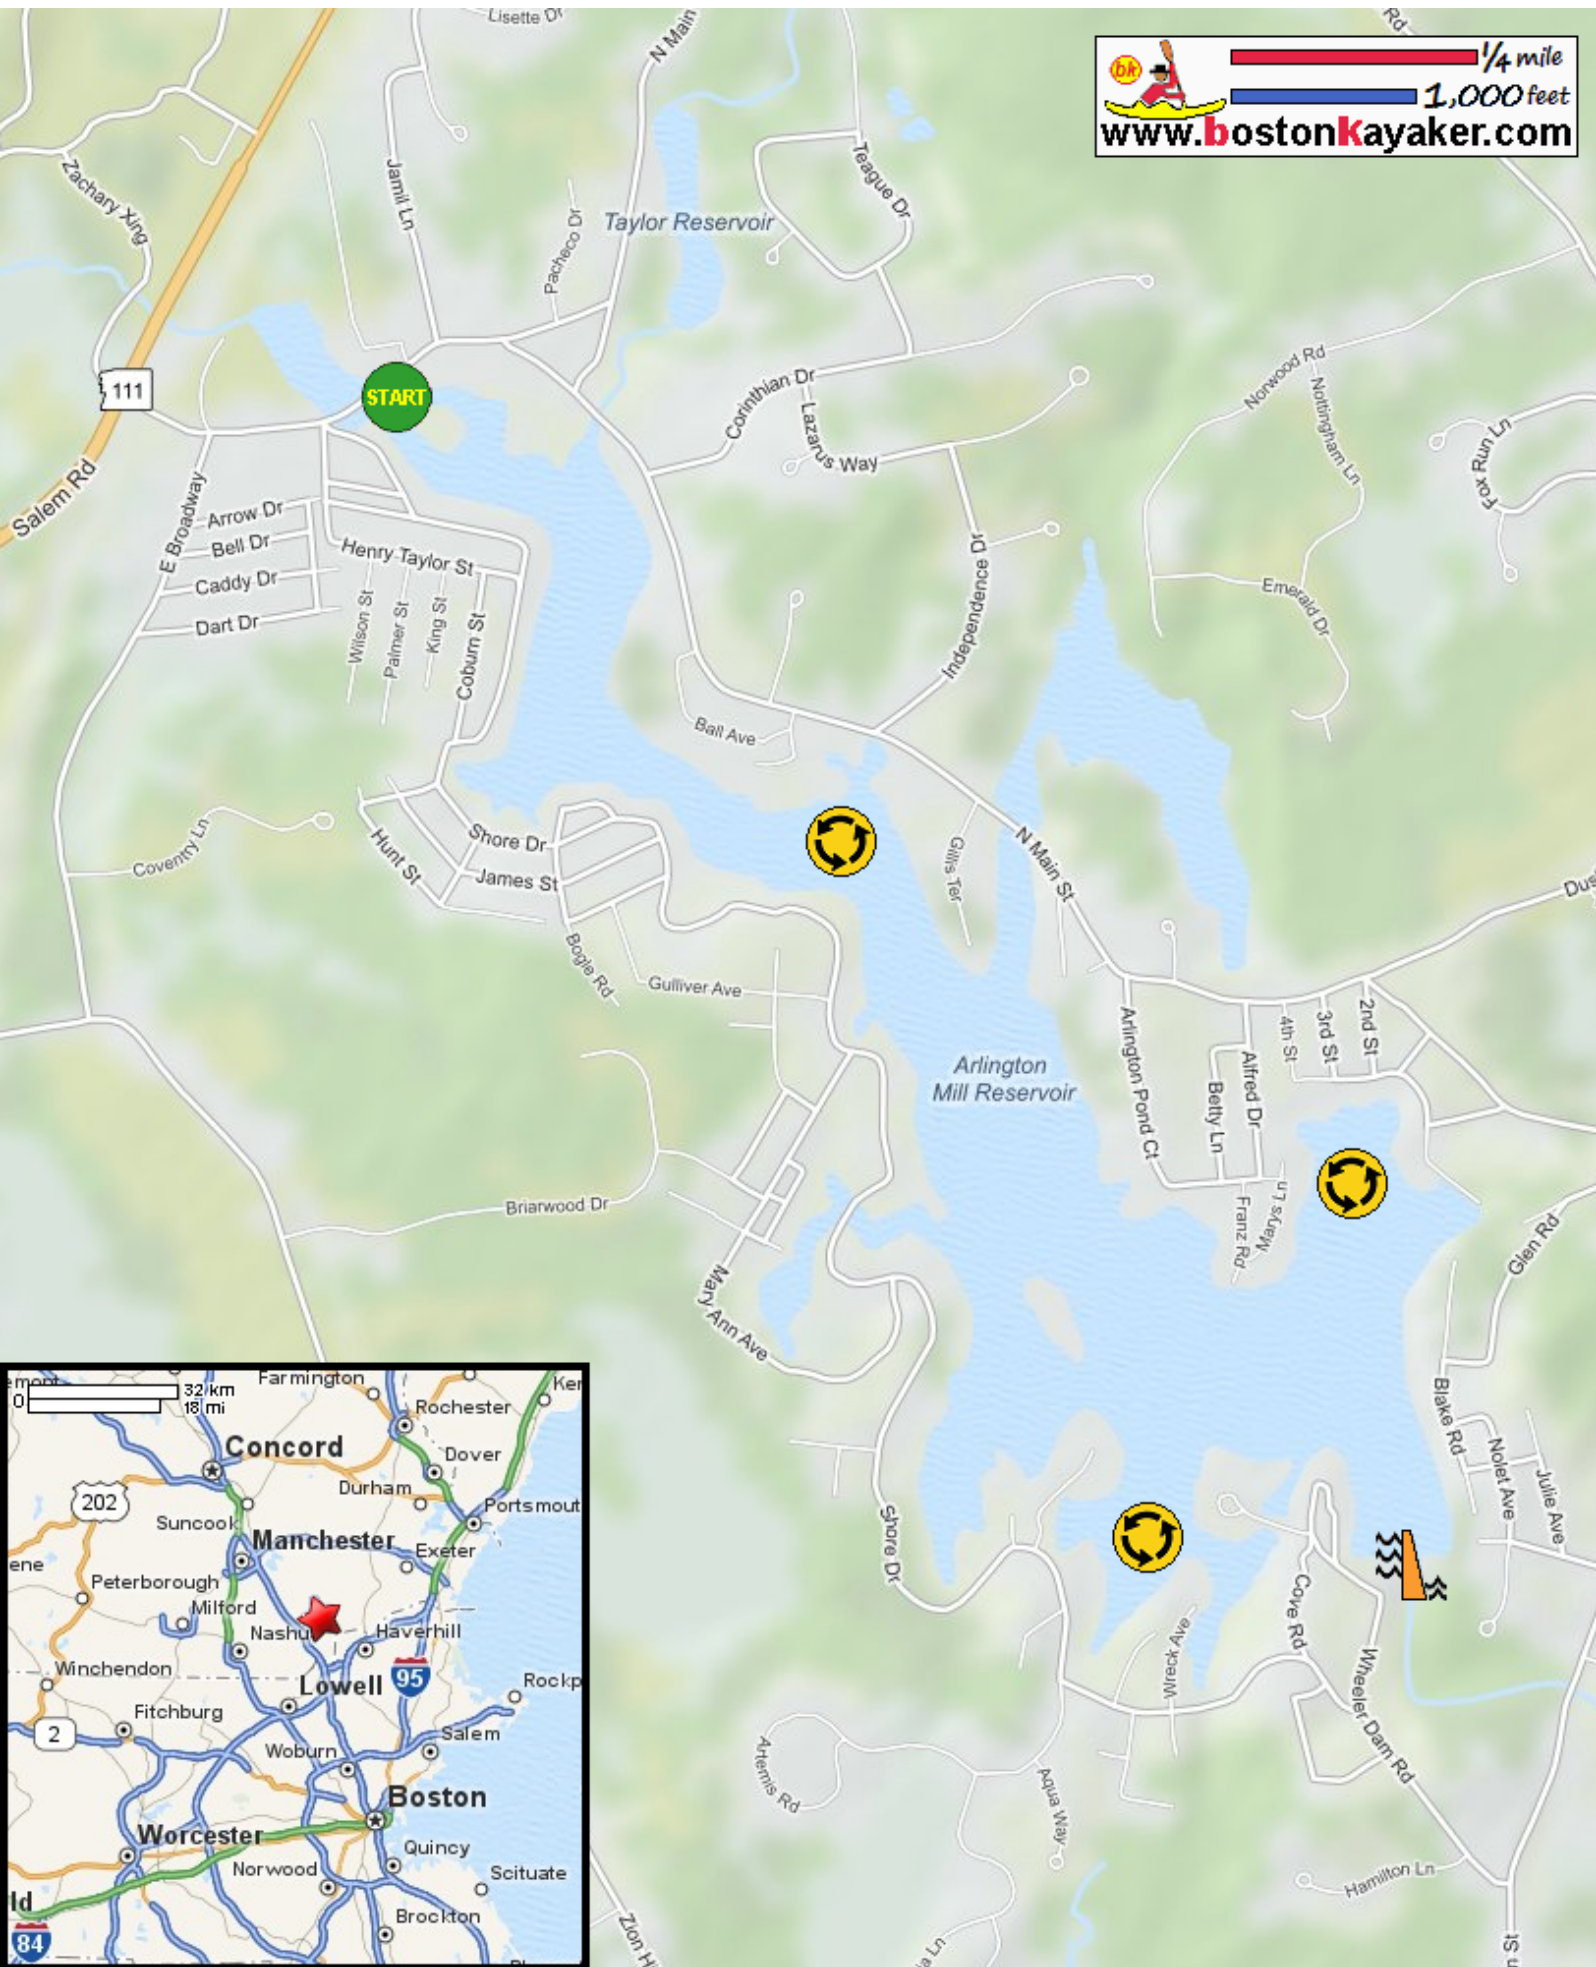

Kayaking on Arlington Mill Reservoir - in Salem NH

1/4 mile
1,000 feet
www.bostonkayaker.com

- START** Put in at East Broadway in Salem NH.
- Paddle around Arlington Mill Reservoir and return.
- Estimated round trip distance = 3+ miles
- Wheeler Dam