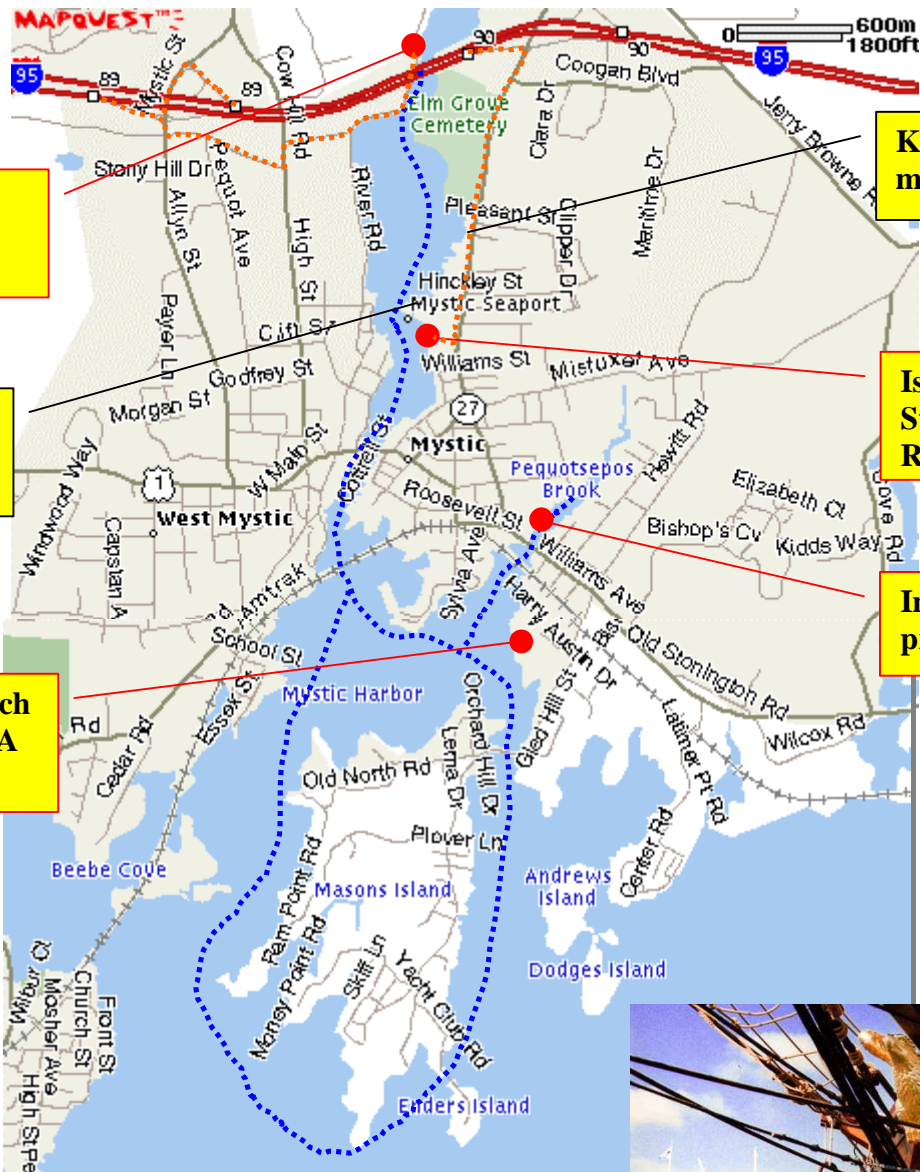

# MYSTIC RIVER TOUR

I-95 Exit 89 or 90 to one of four possible put-ins

**Mystic River State Boat Ramp**

**Mystic Seaport tall ships**

**Williams Beach behind YMCA Hewitt Street**

**Kitchen Little meeting point**

**Isham St. State Boat Ramp**

**Inn at Mystic private launch**