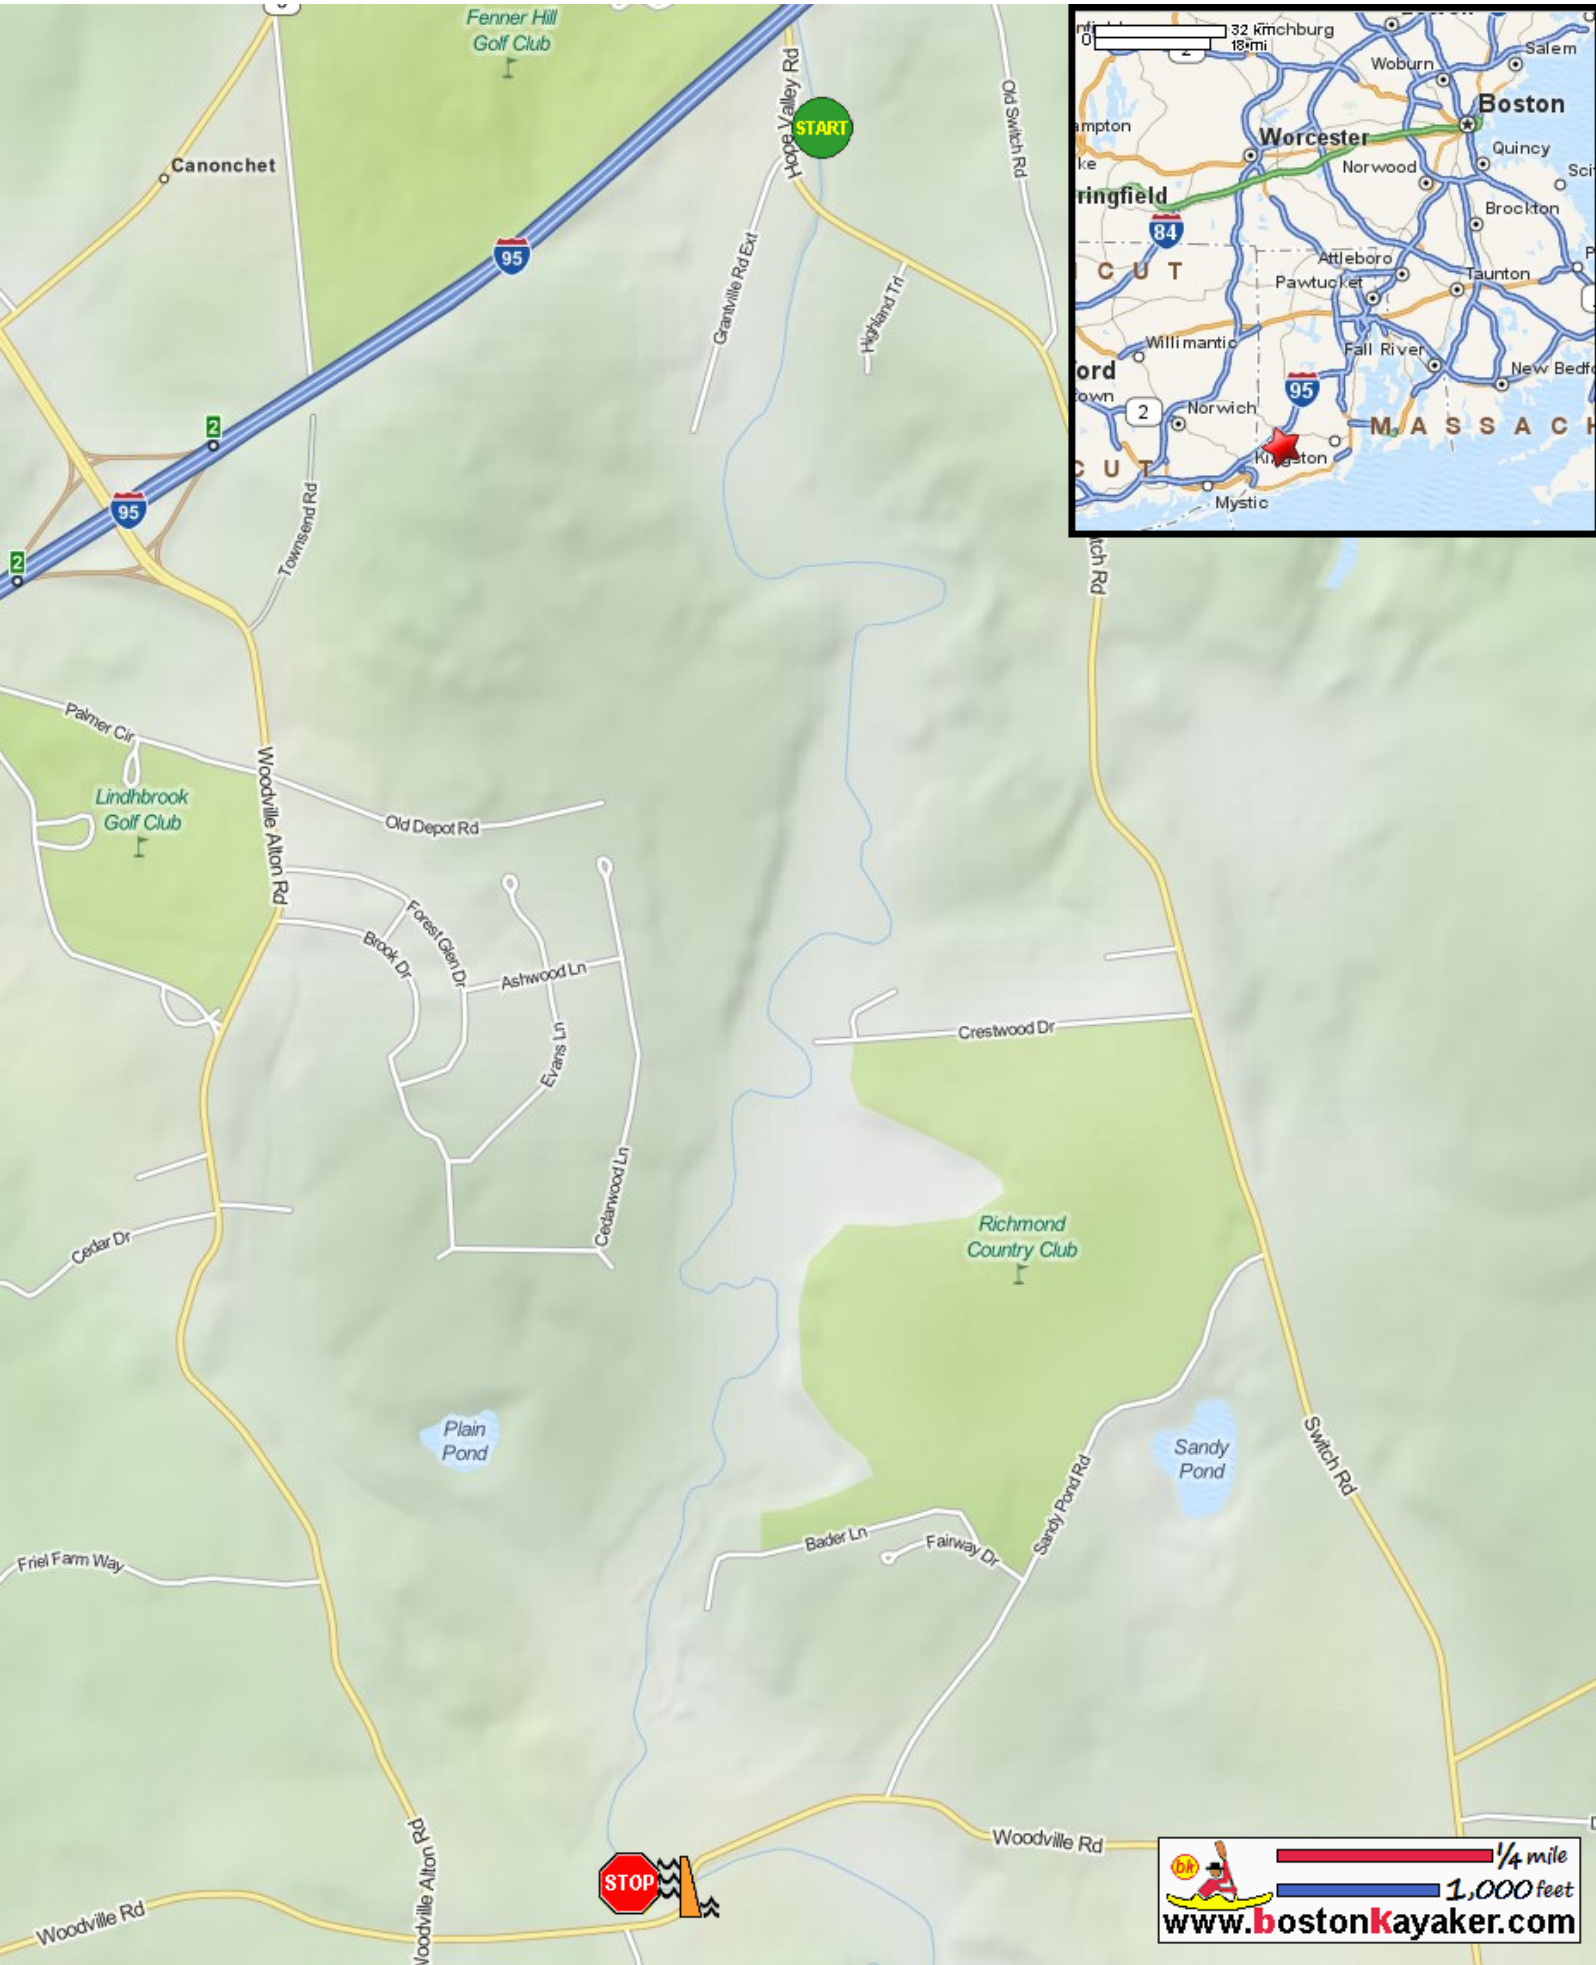

# Kayaking on Wood River - from Hope Valley RI to Woodville RI

-  Put in at Switch Road in Hope Valley RI.
-  Take out at Woodville Road in Woodville RI.
-  Estimated distance = 3.5 miles
-  Woodville Dam
-  May portage around downed trees.