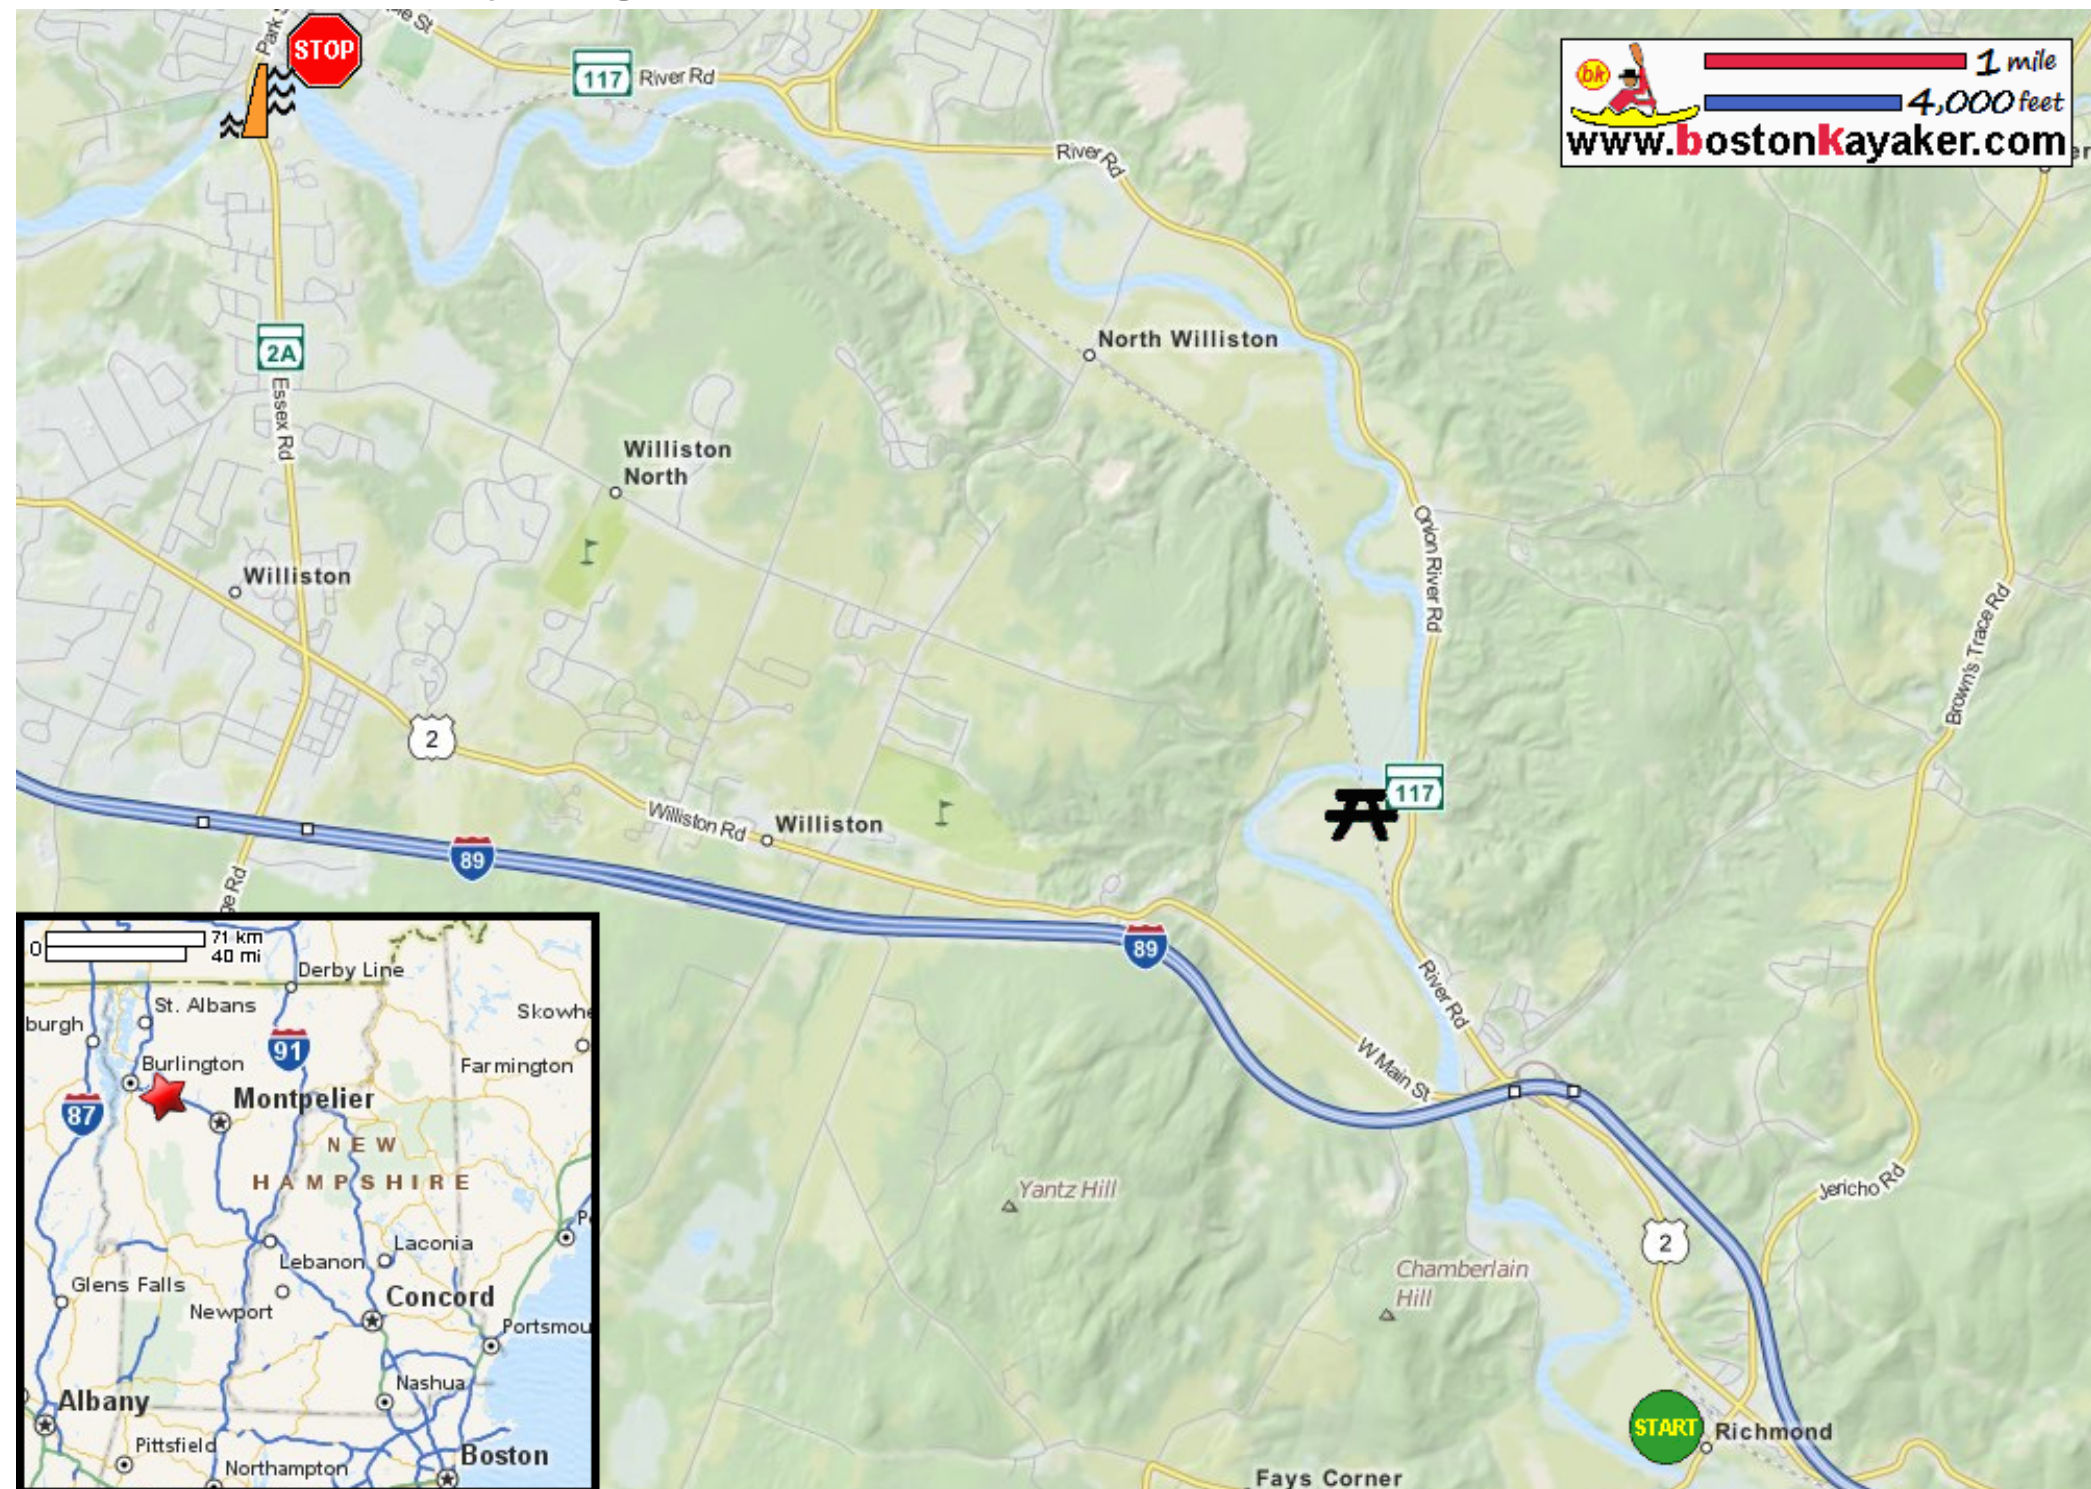

# Kayaking on Winooski River - from Richmond VT to Essex Junction VT

Put in at Bridge Street in Richmond VT.

Take out before dam at Mill Street in Essex Junction VT.

Estimated distance = 11.5 miles

Essex Dam

River name came from Abenaki word meaning "wild onion".

Picnic and rest area