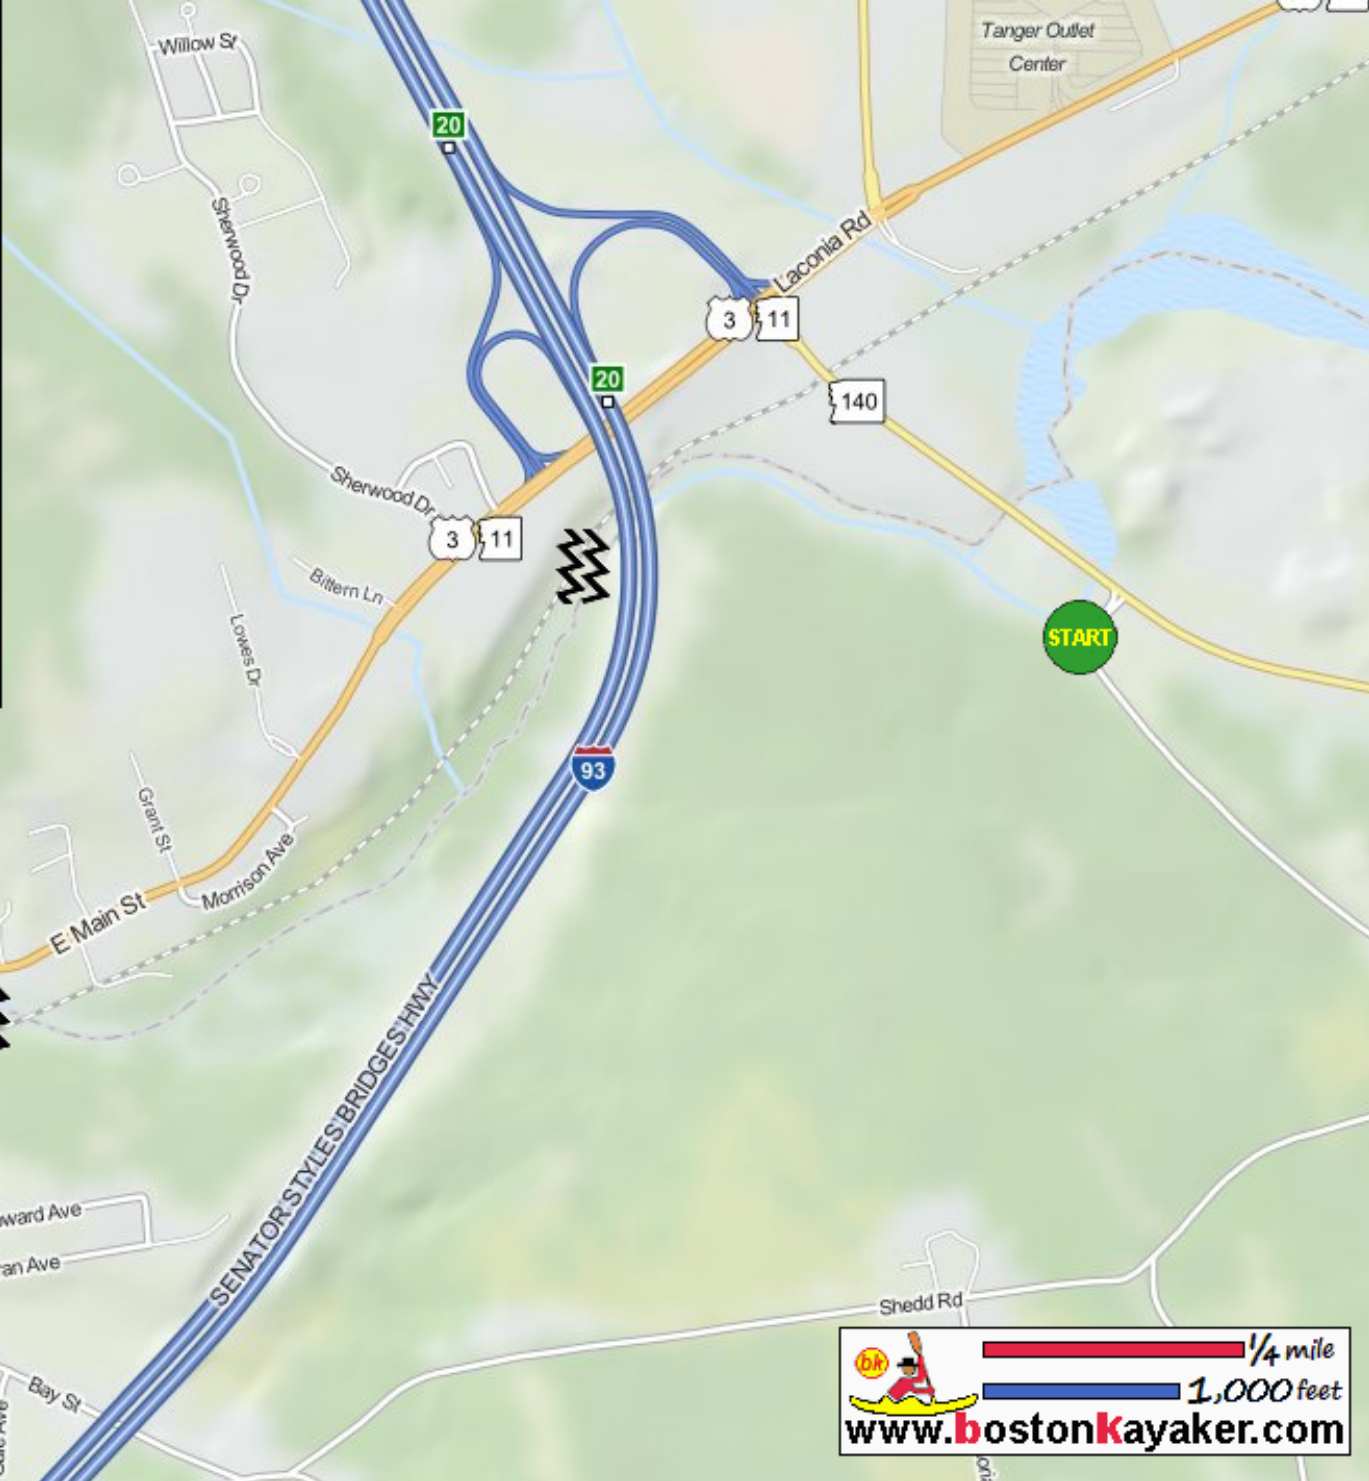

# Kayaking on Winnepesaukee River - from Northfield NH to Tilton NH

Put in at Shaker Road in Northfield NH.

Take out at Riverfront Park on Main Street in Tilton NH.

Estimated distance = 2.1 miles

Winnepesaukee River Dam

Class II-III rapids on this route!