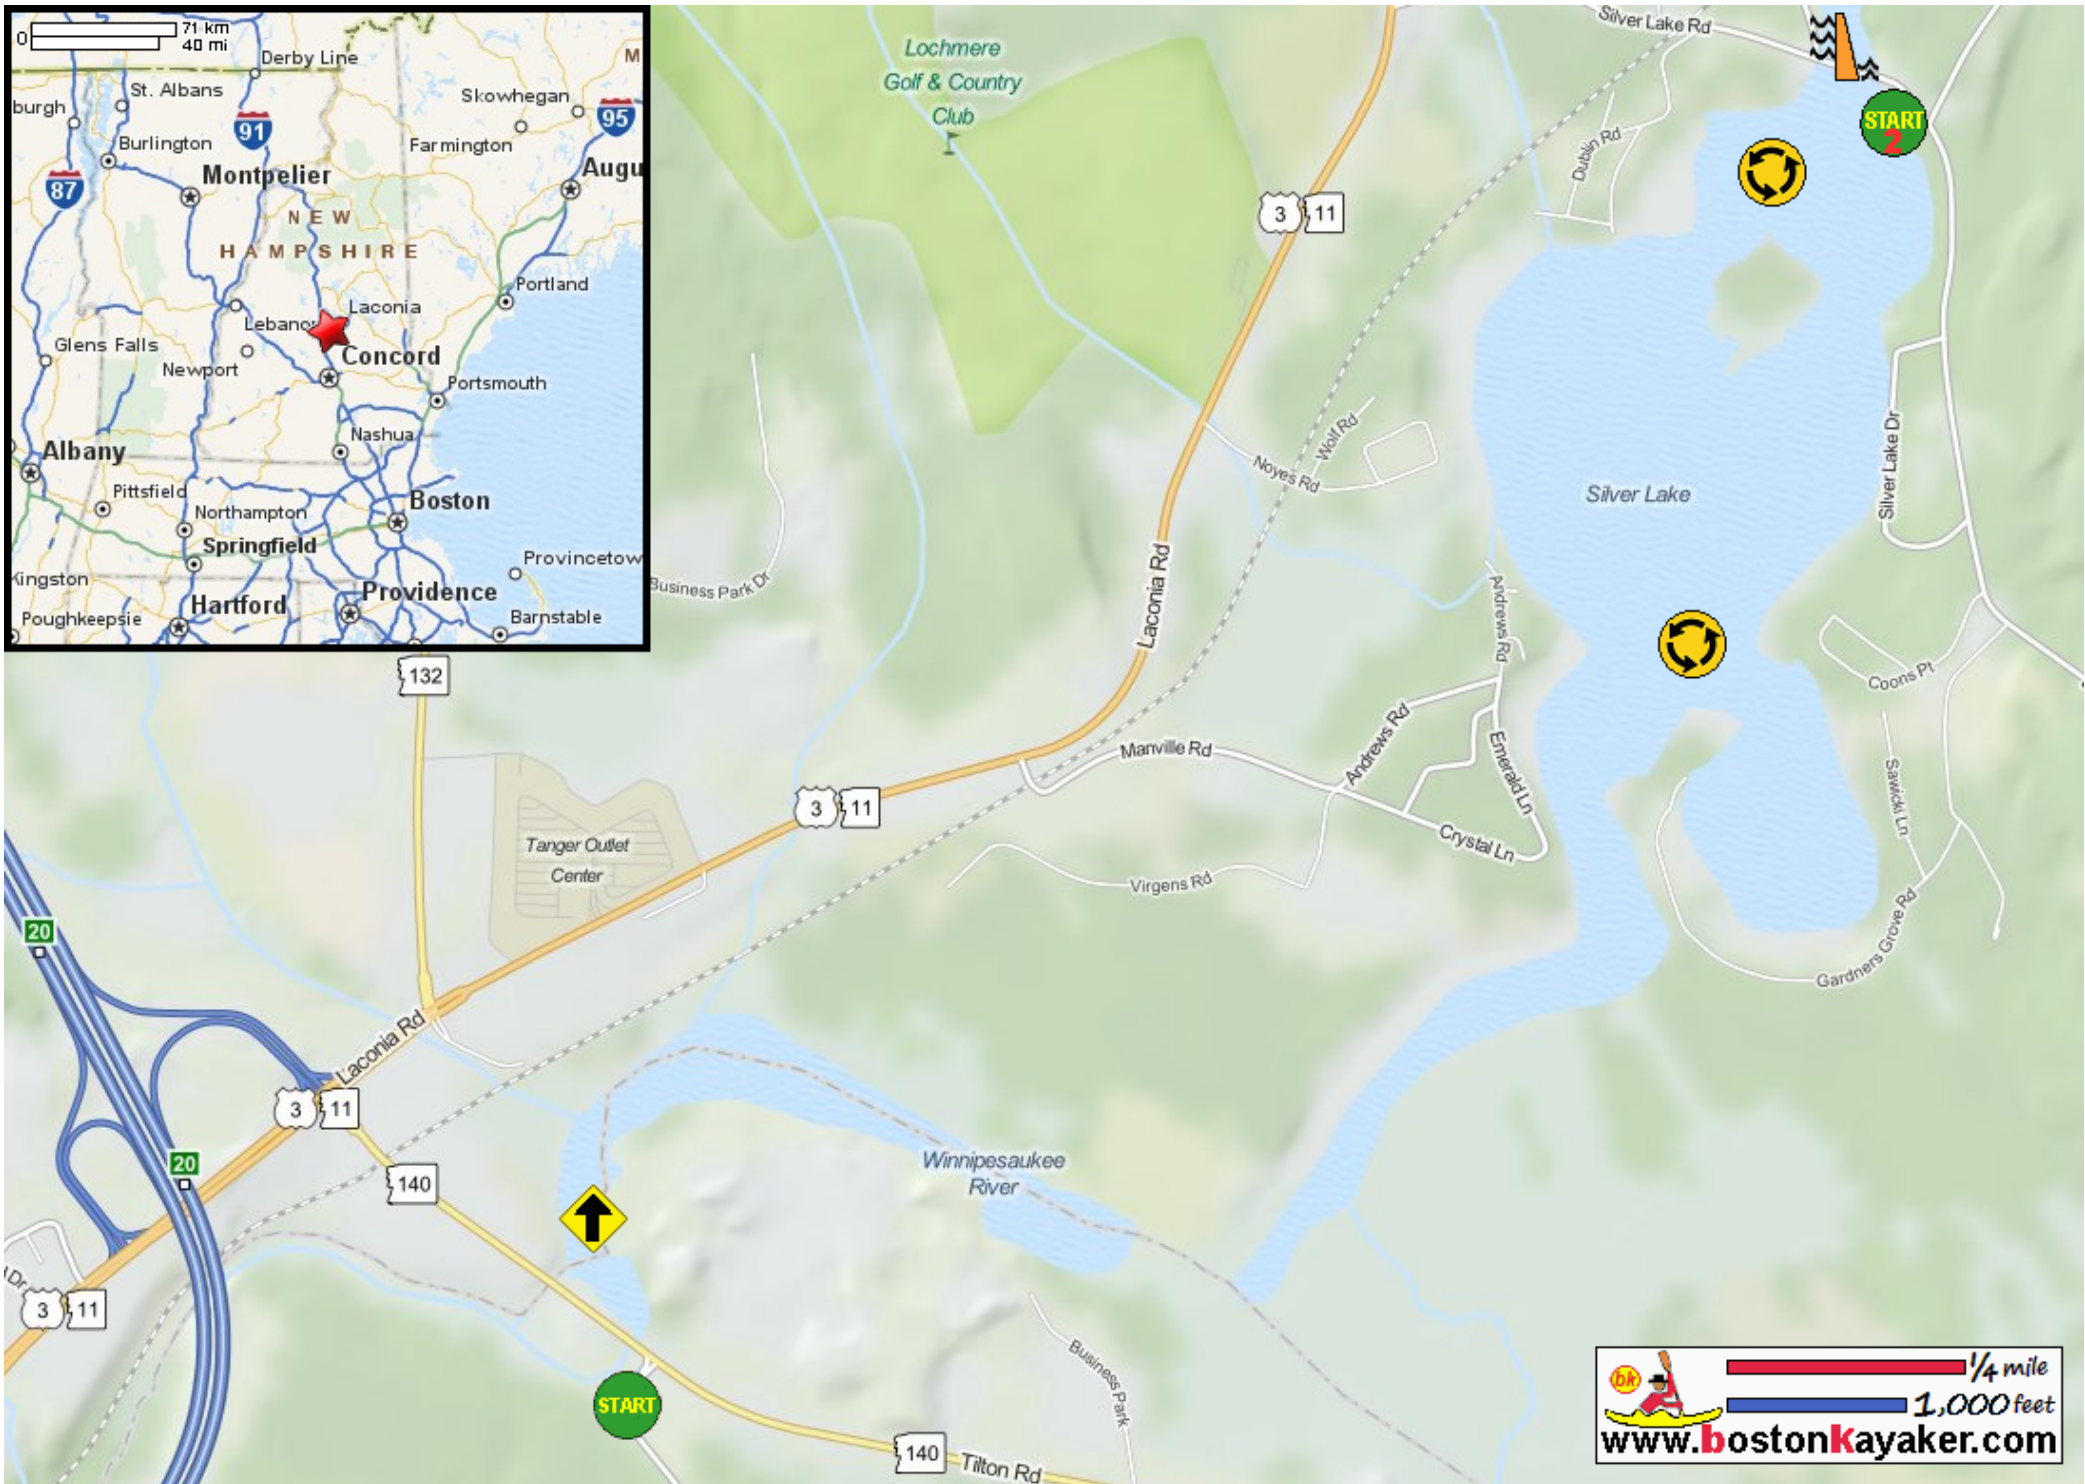

Kayaking on Winnepesaukee River and Silver Lake - in Northfield NH

 1/4 mile
 1,000 feet
www.bostonkayaker.com

Put in at Shaker Road in Northfield NH.

Paddle upstream into Winnepesaukee River.

Paddle around Silver Lake and return.

Estimated round trip distance = 4.5+ miles

Lochmere Dam

Alternate put in at Silver Lake Road in Belmont NH.