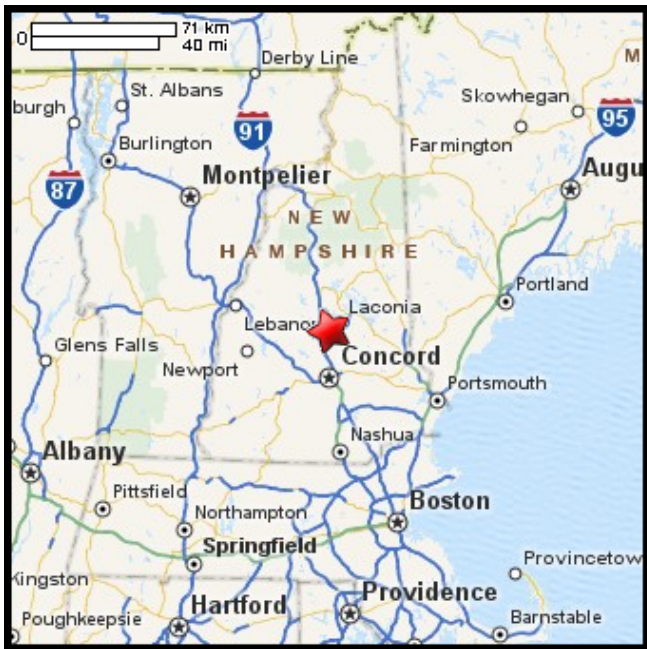

Kayaking on Winnepesaukee River and Silver Lake - in Northfield NH

 1/4 mile
 1,000 feet
www.bostonkayaker.com

Put in at Shaker Road in Northfield NH.

Paddle upstream into Winnepesaukee River.

Paddle around Silver Lake and return.

Estimated round trip distance = 4.5+ miles

Lochmere Dam

Alternate put in at Silver Lake Road in Belmont NH.