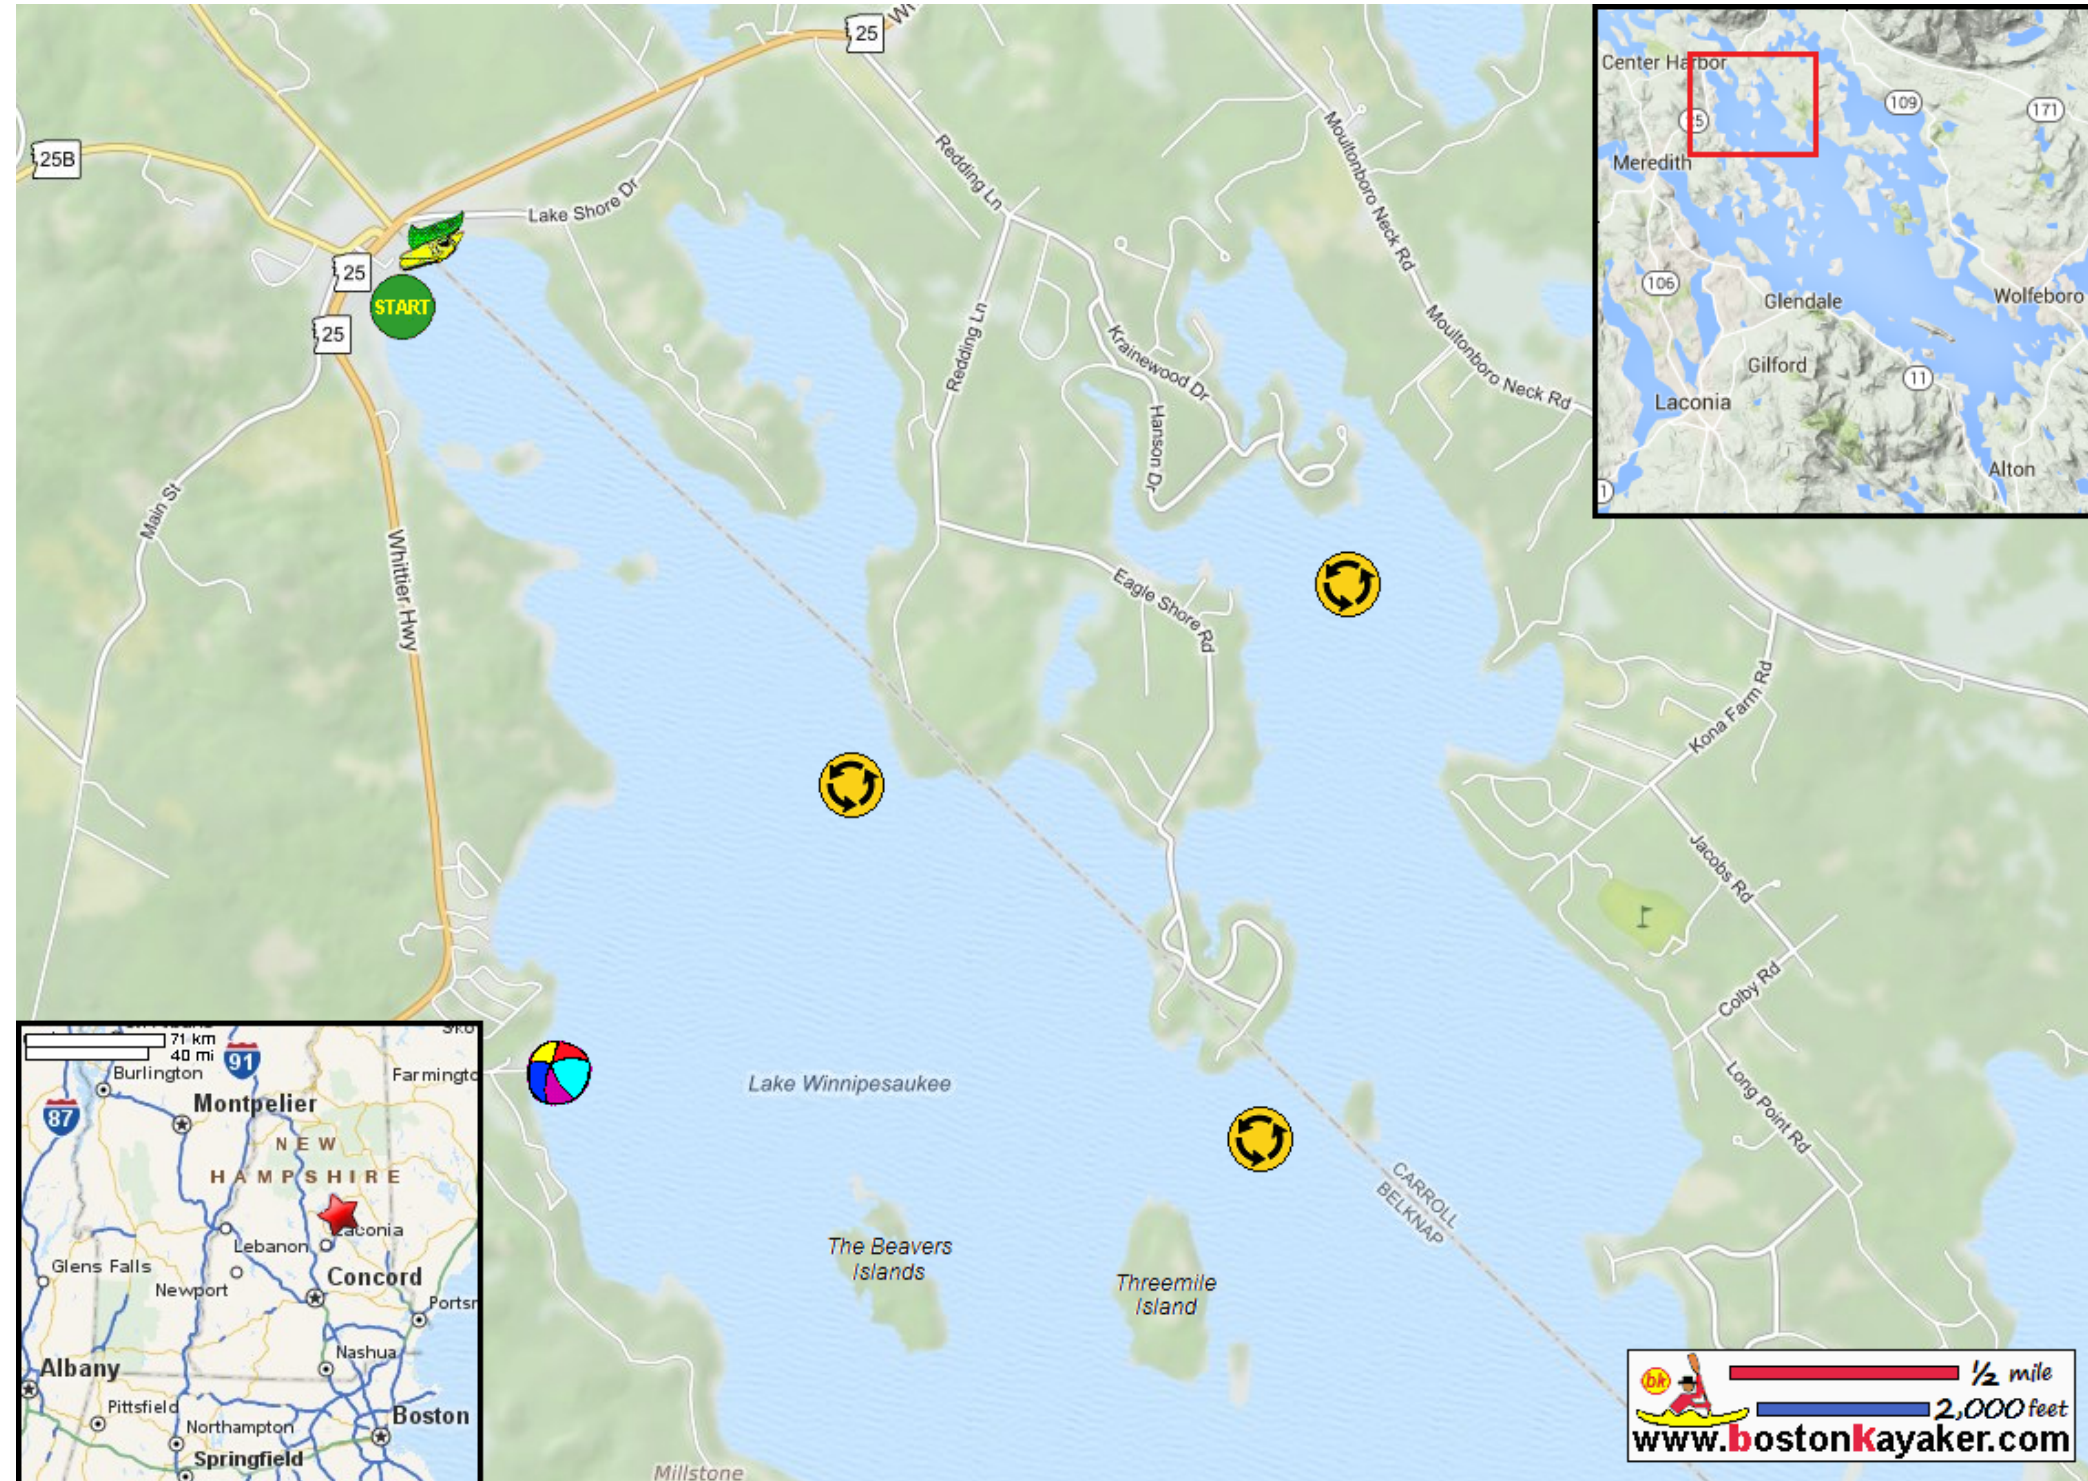

Kayaking on Lake Winnepesaukee's Center Harbor - in Center Harbor NH

Put in at Lake Street in Center Harbor NH.

Paddle around Winnepesaukee's Center Harbor and return.

Estimated round trip distance = 7+ miles

Leavitt Park Beach - alternate put in

Wild Meadow Kayak rentals

Islands are private property.

www.bostonkayaker.com