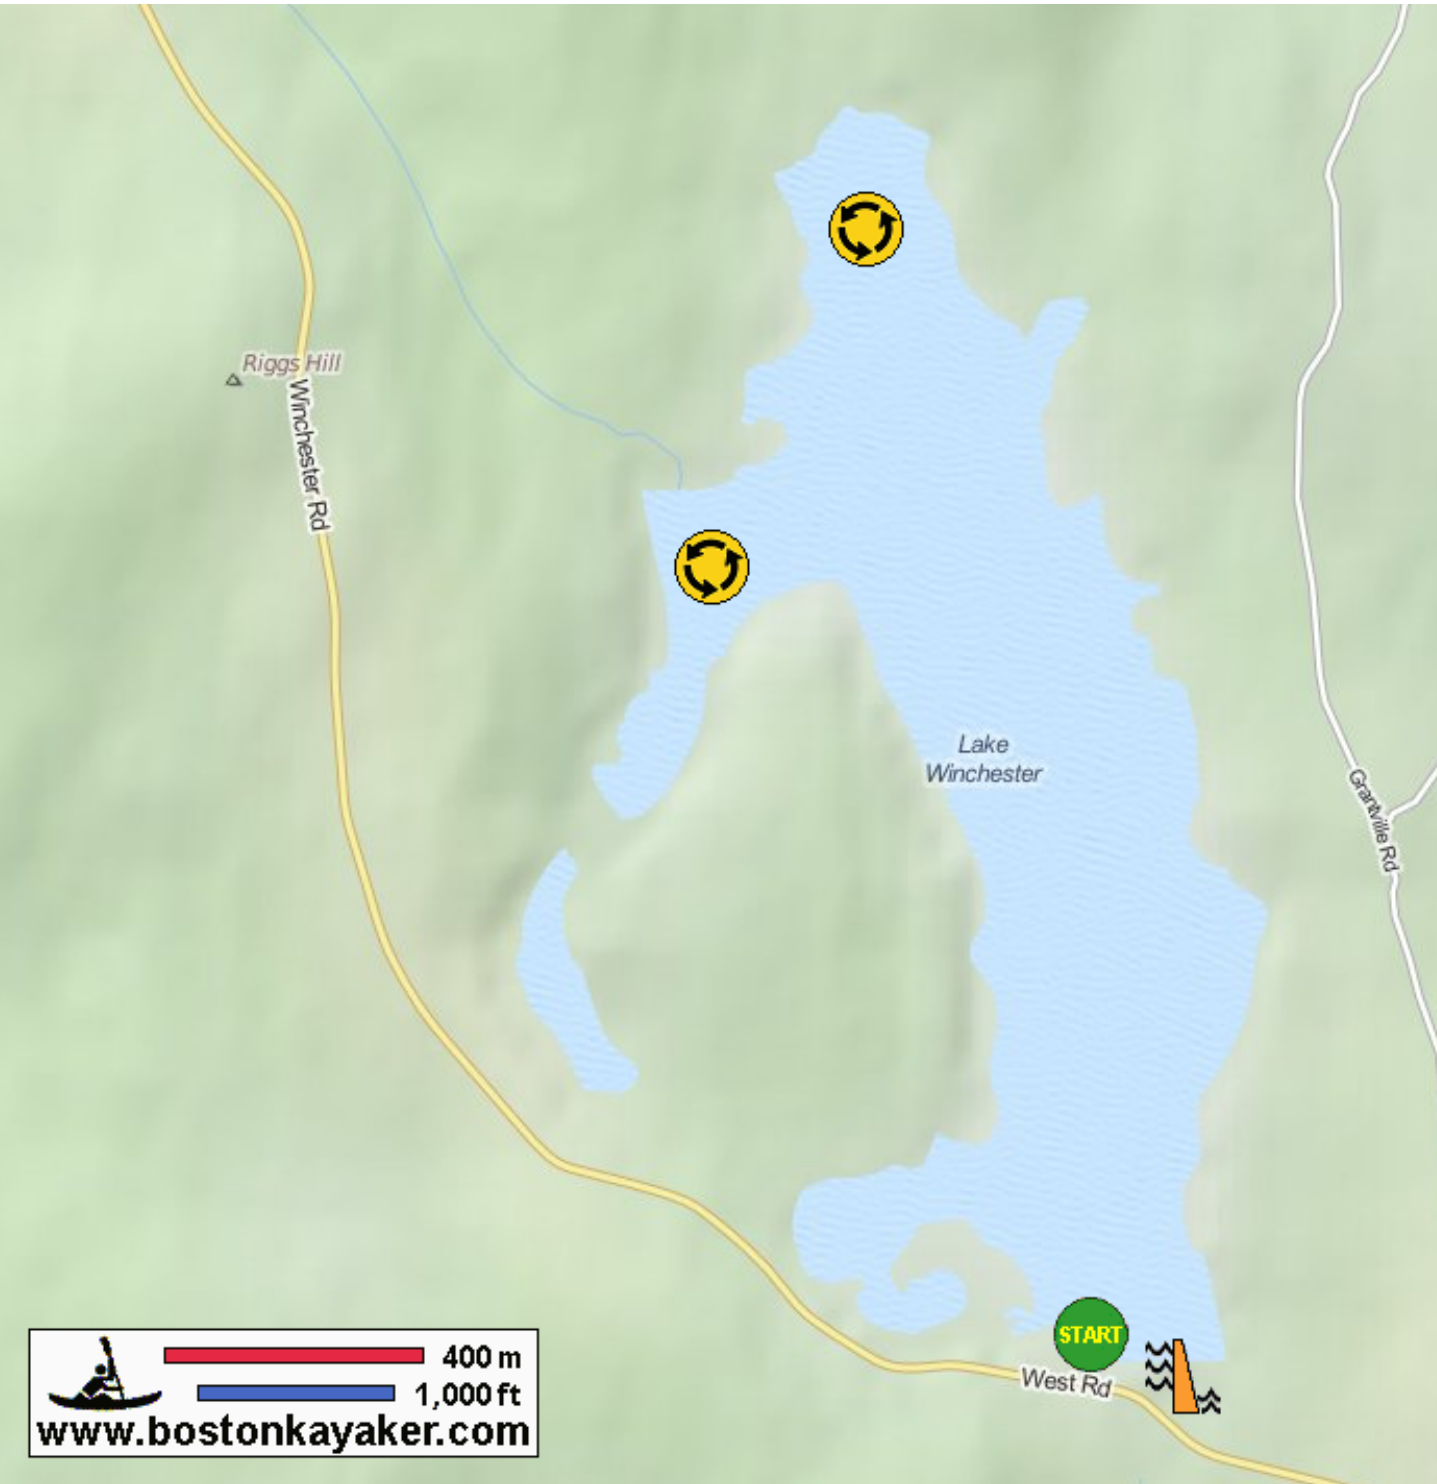

# Kayaking on Lake Winchester - in Winchester CT

  400 m  
 1,000 ft  
[www.bostonkayaker.com](http://www.bostonkayaker.com)

-  Put in at boat ramp on West Road in Winchester CT.
-  Paddle around lake and return.
-  Estimated round trip distance = 3+ miles
-  Lake Winchester Dam