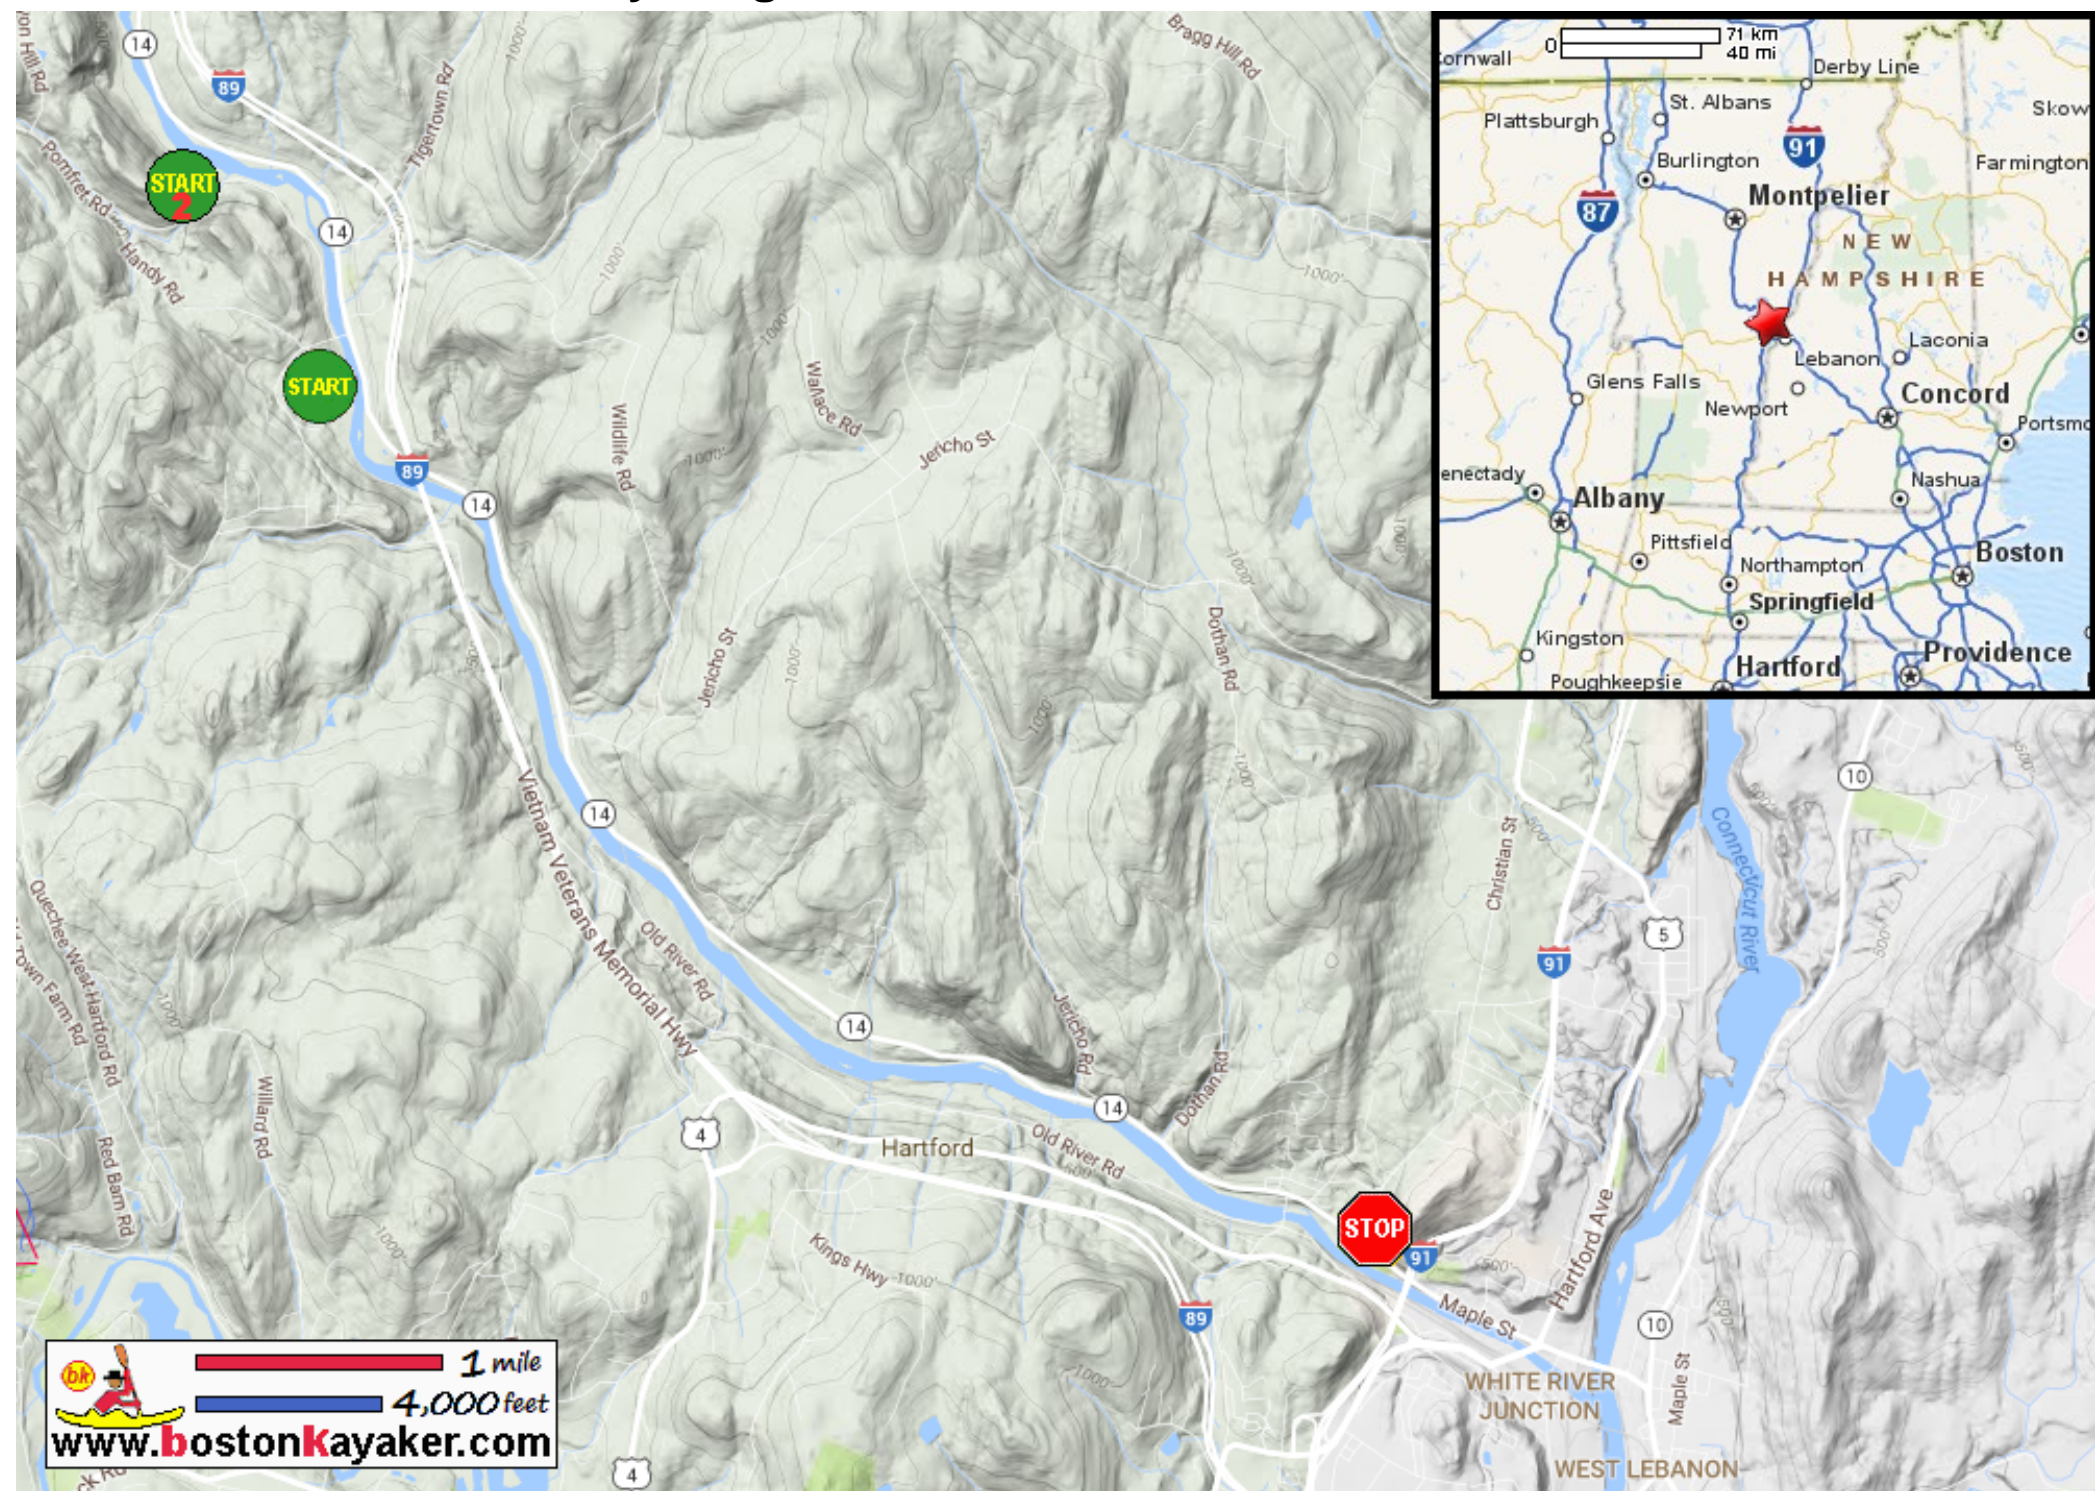

Kayaking on White River - in White River Junction VT

Put in at Recreation Drive in White River Junction VT.

Take out at Watson Park on Route 14 / Main Street in White River Junction VT.

Estimated distance = 6 miles

Alternate put in at White River Lane in West Hartford VT.

Class I-II rapids on this route.

1 mile
4,000 feet
www.bostonkayaker.com