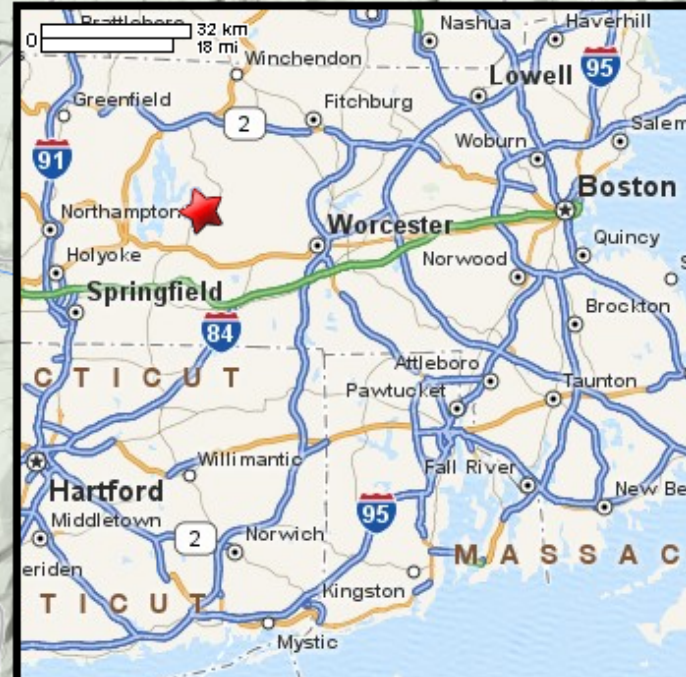

# Kayaking on Ware River - in Gilbertville MA

www.bostonkayaker.com

1/2 mile (red bar)  
2,000 feet (blue bar)

- Put in at Hardwick Road bridge in Gilbertville MA.
- Take out at Route 32 bridge in Gilbertville MA.
- Estimated distance = 3+ miles
- Rapids
- Covered bridge