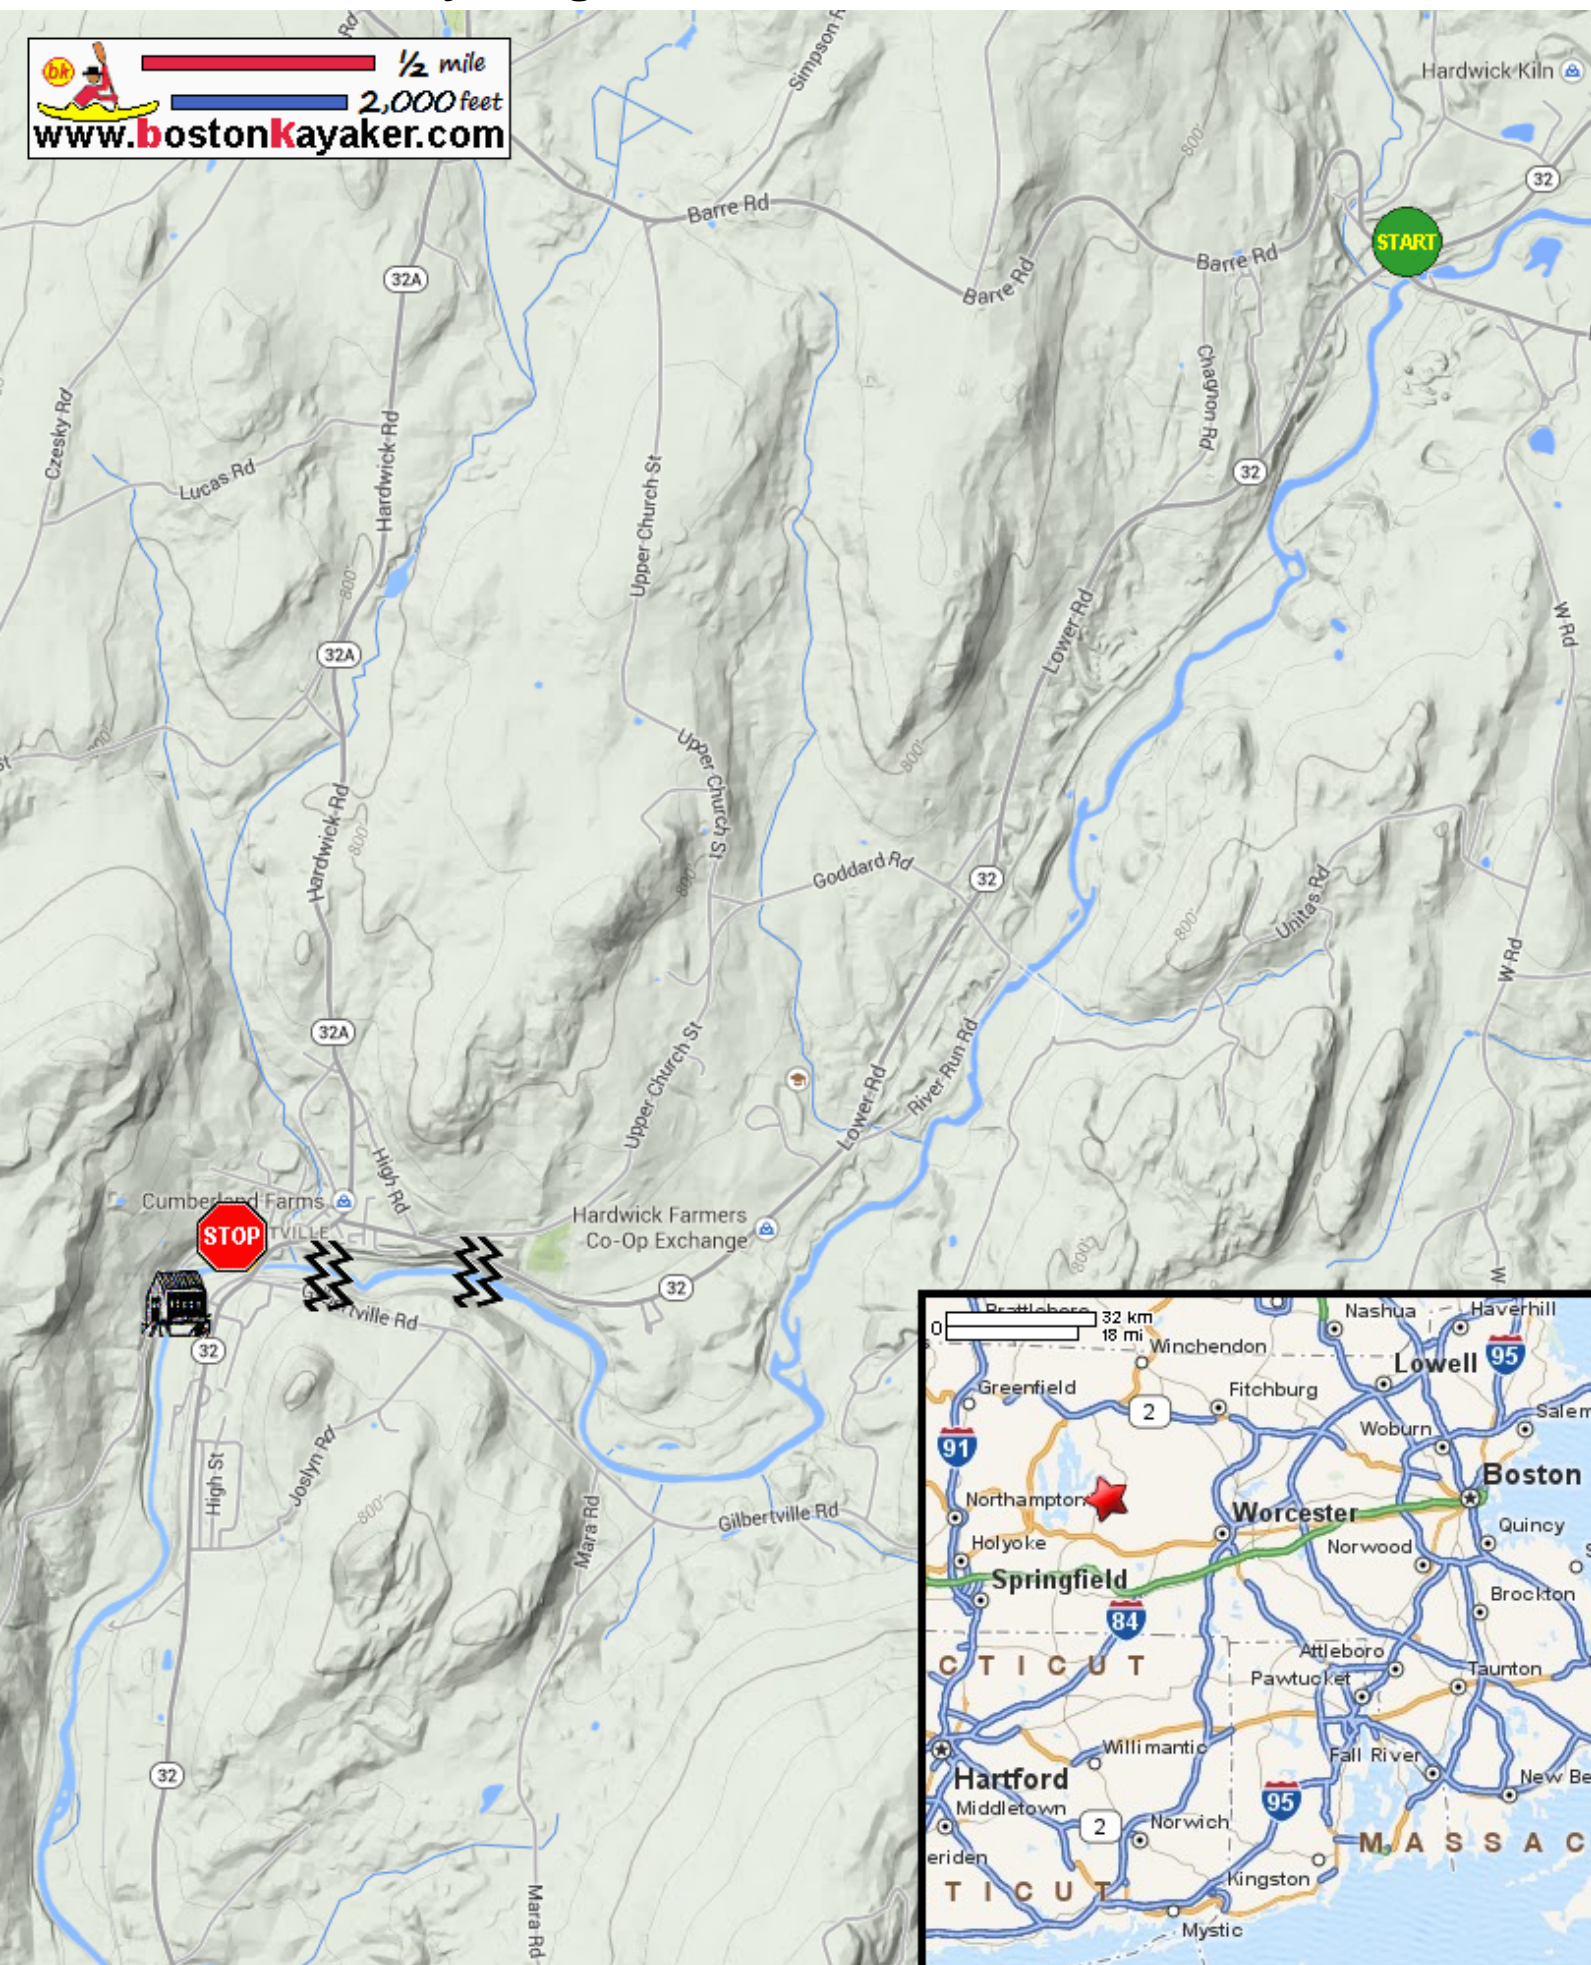

# Kayaking on Ware River - in Gilbertville MA

www.bostonkayaker.com

1/2 mile (red bar)  
2,000 feet (blue bar)

- Put in at Hardwick Road bridge in Gilbertville MA.
- Take out at Route 32 bridge in Gilbertville MA.
- Estimated distance = 3+ miles
- Rapids
- Covered bridge