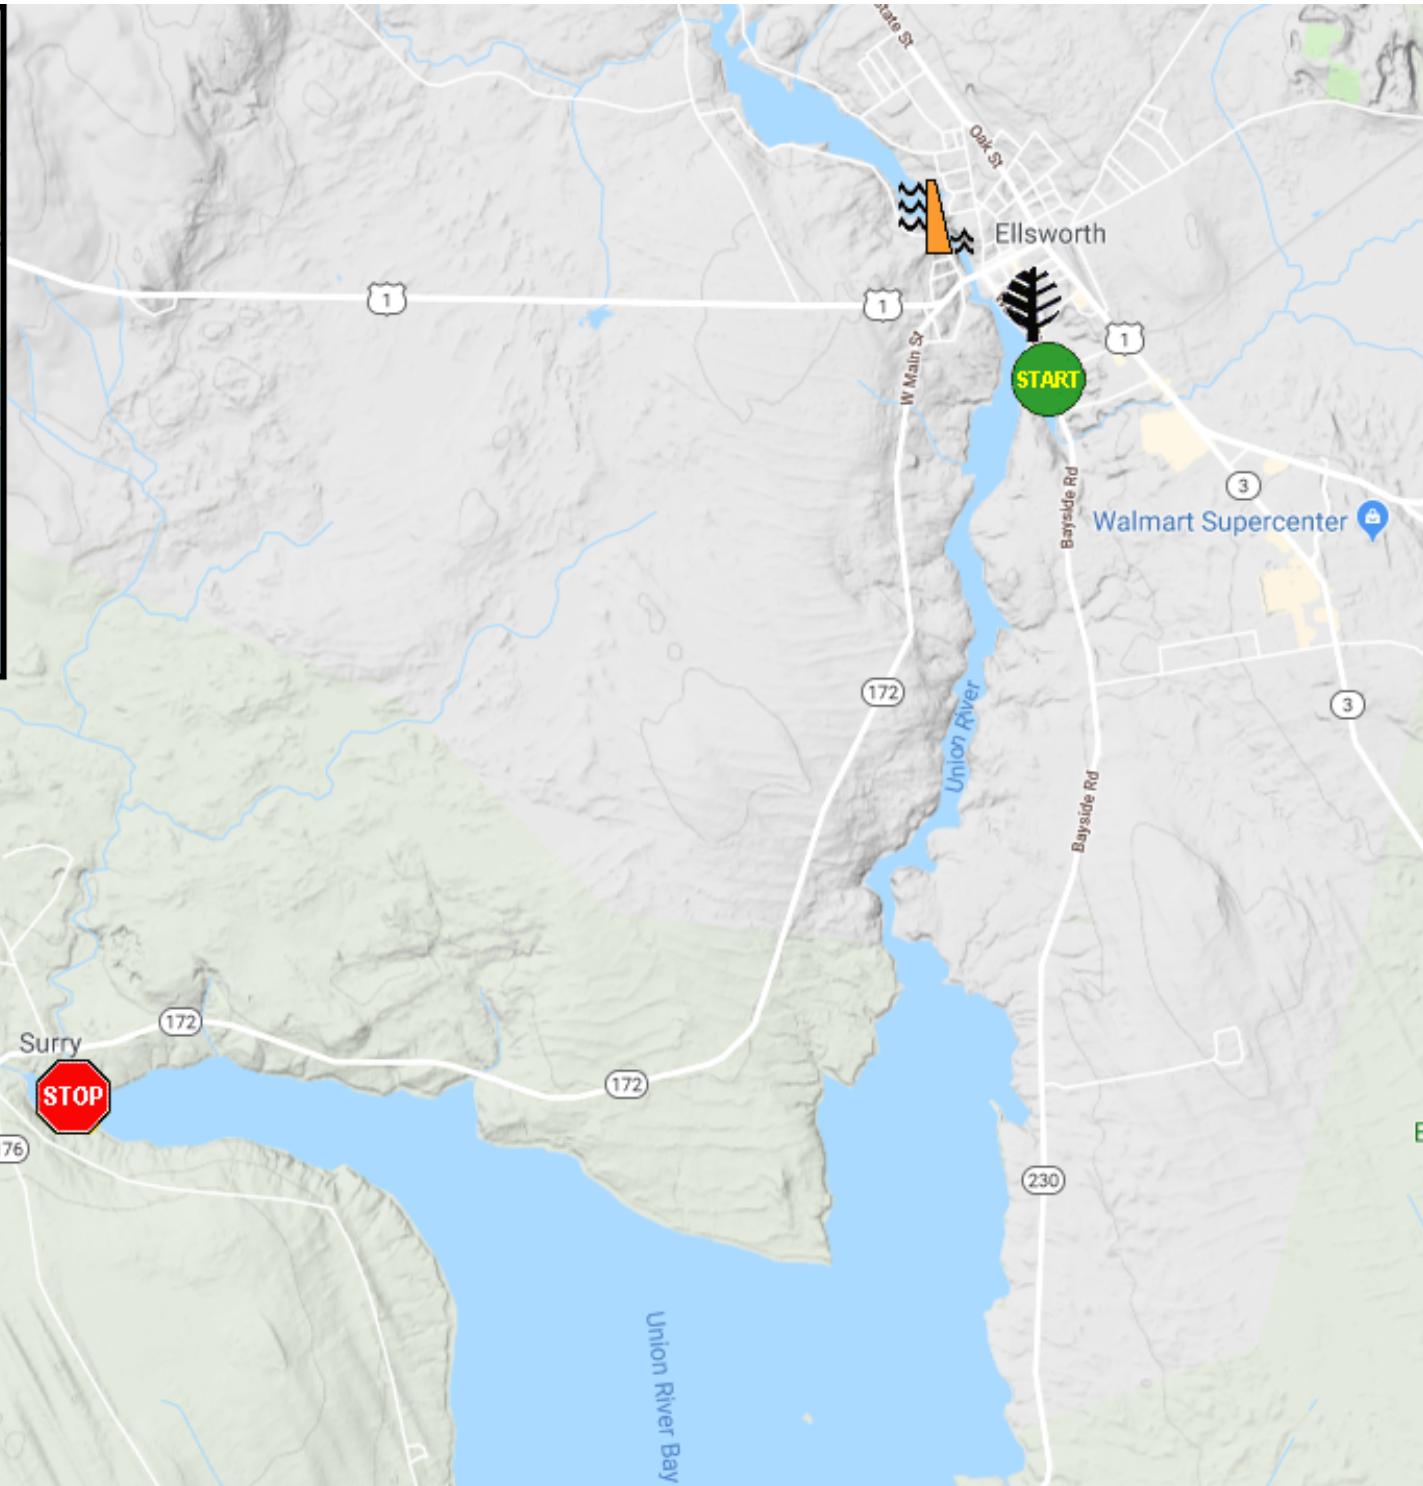

Kayaking on Union River - from Ellsworth to Surry, ME

Put in at park on Water Street in Ellsworth ME.

Take out at Wharf Road ramp in Surry ME.

Estimated distance = 6.5 miles

Ellsworth Harbor Park and Marina

Best to start at high tide or just before.

Ellsworth Dam