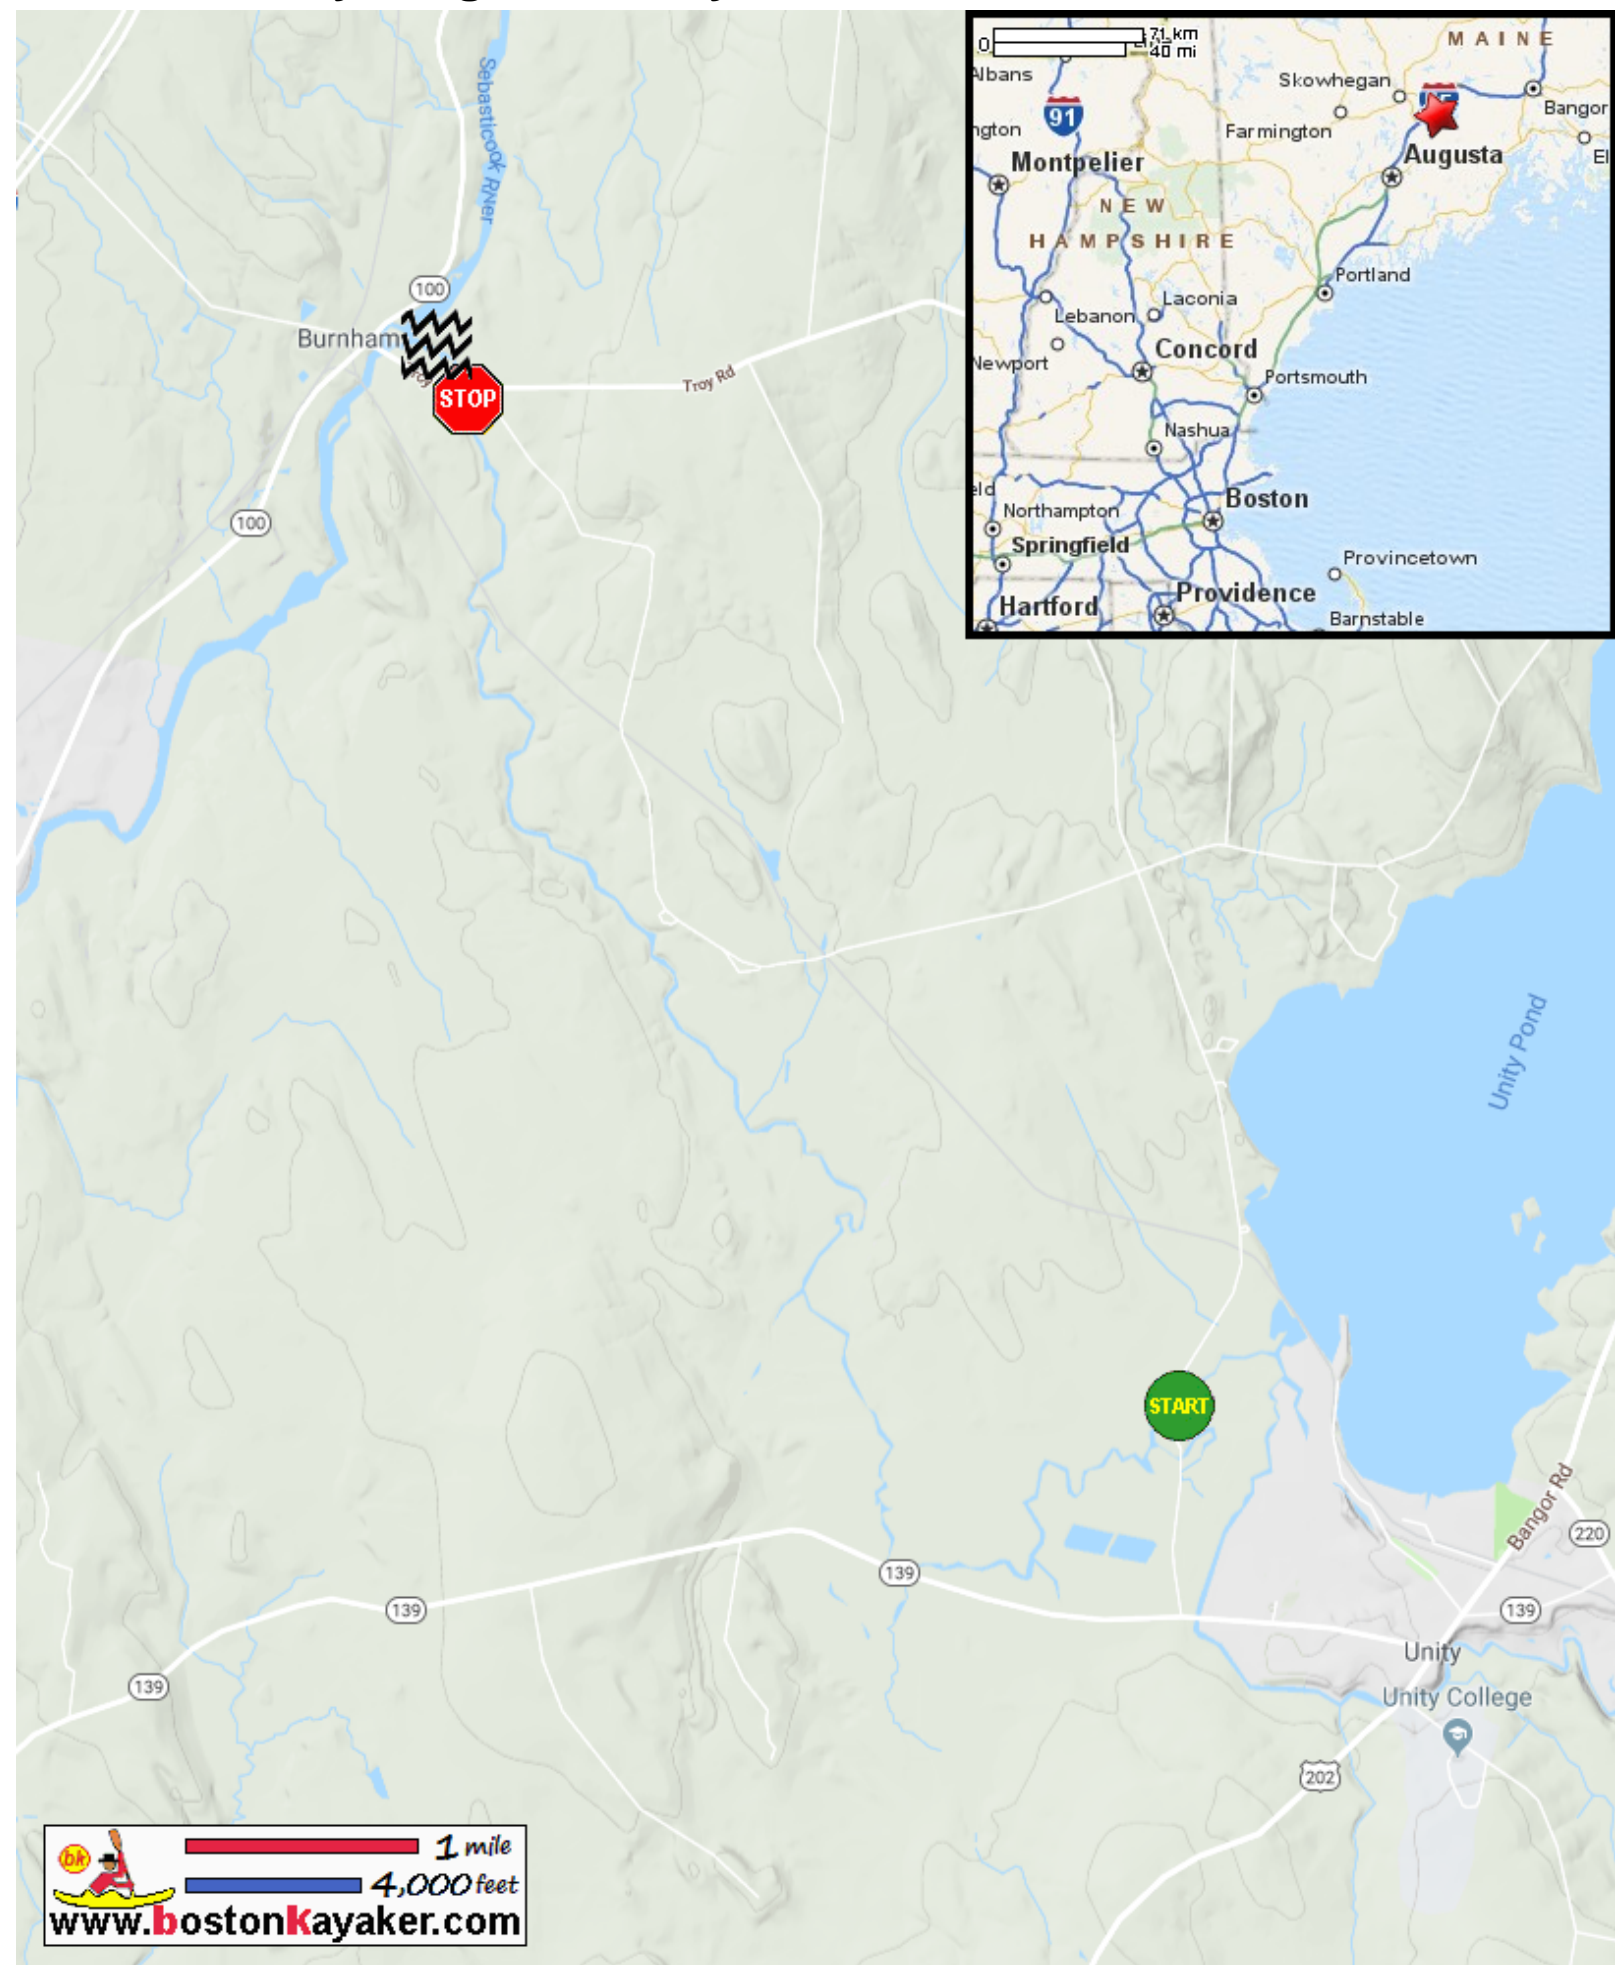

Kayaking on Twentyfive Mile Stream - in Burnham ME

 **1 mile**
4,000 feet
www.bostonkayaker.com

-  Put in at Prairie Road in Burnham ME.
-  Take out at Troy Road in Burnham ME.
-  Estimated distance = 7 miles
-  Class I-II rapids on this route
-  Class III rapids below takeout.