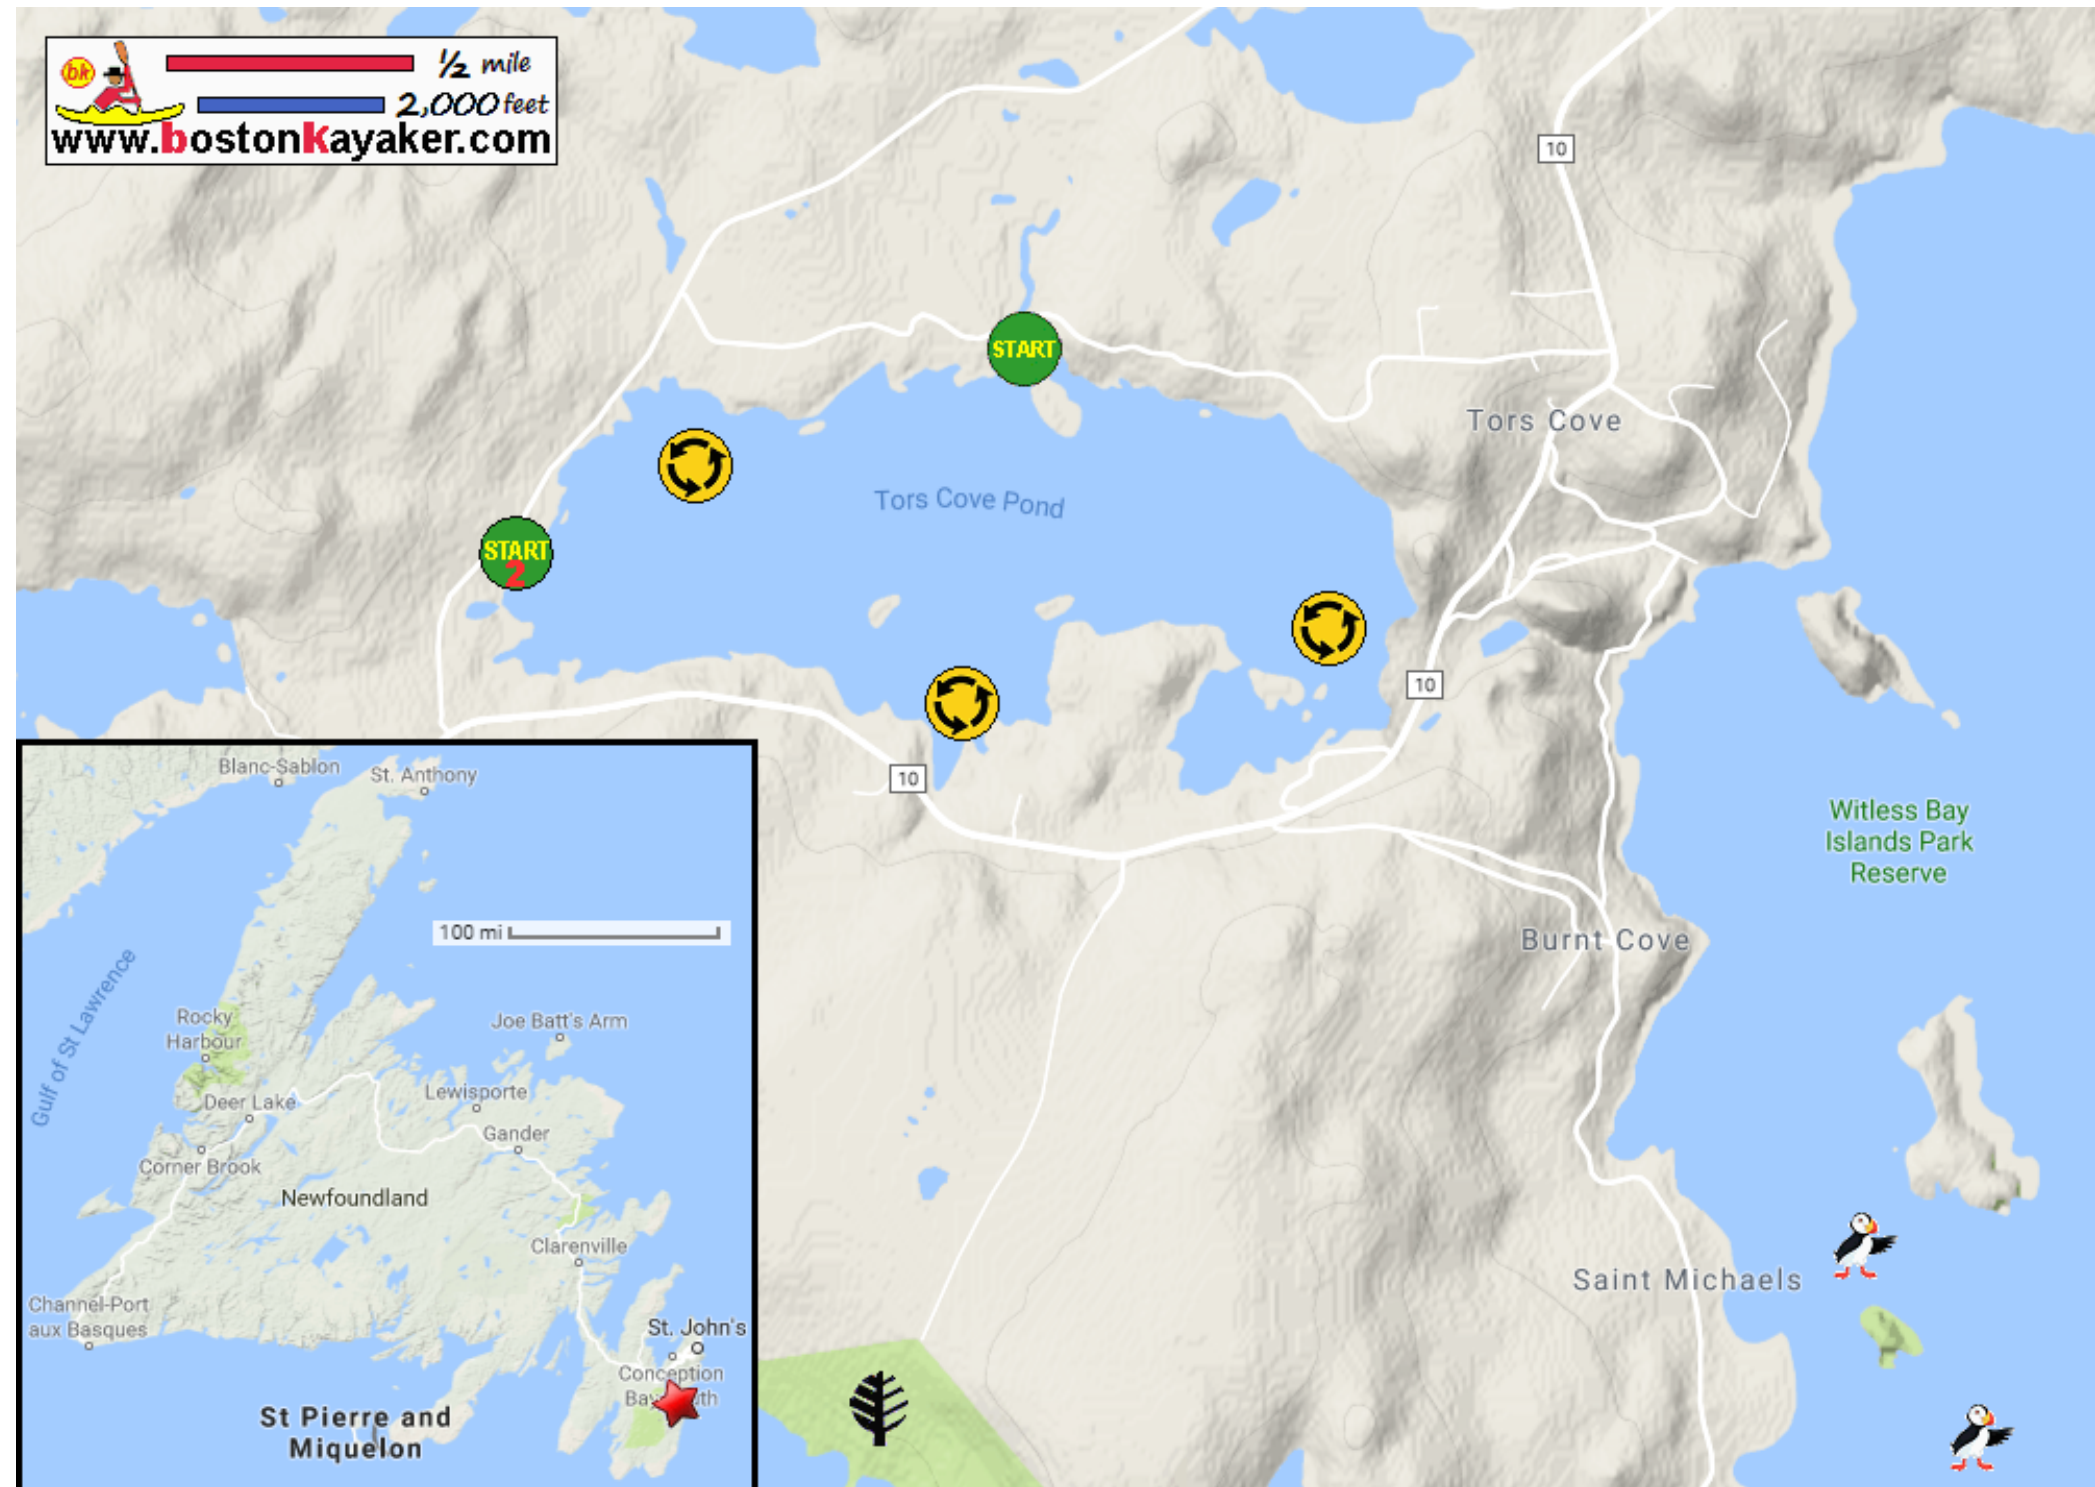

Kayaking on Tors Cove Pond - in Tors Cove NL Canada

1/2 mile
 2,000 feet
www.bostonkayaker.com

Put in at School Road in Tors Cove NL.

Paddle around Tors Cove Pond and return.

Estimated distance = 4+ miles

Alternate put in at Beachy Cove Road roadside.

Witless Bay Reserve

La Manche Provincial Park