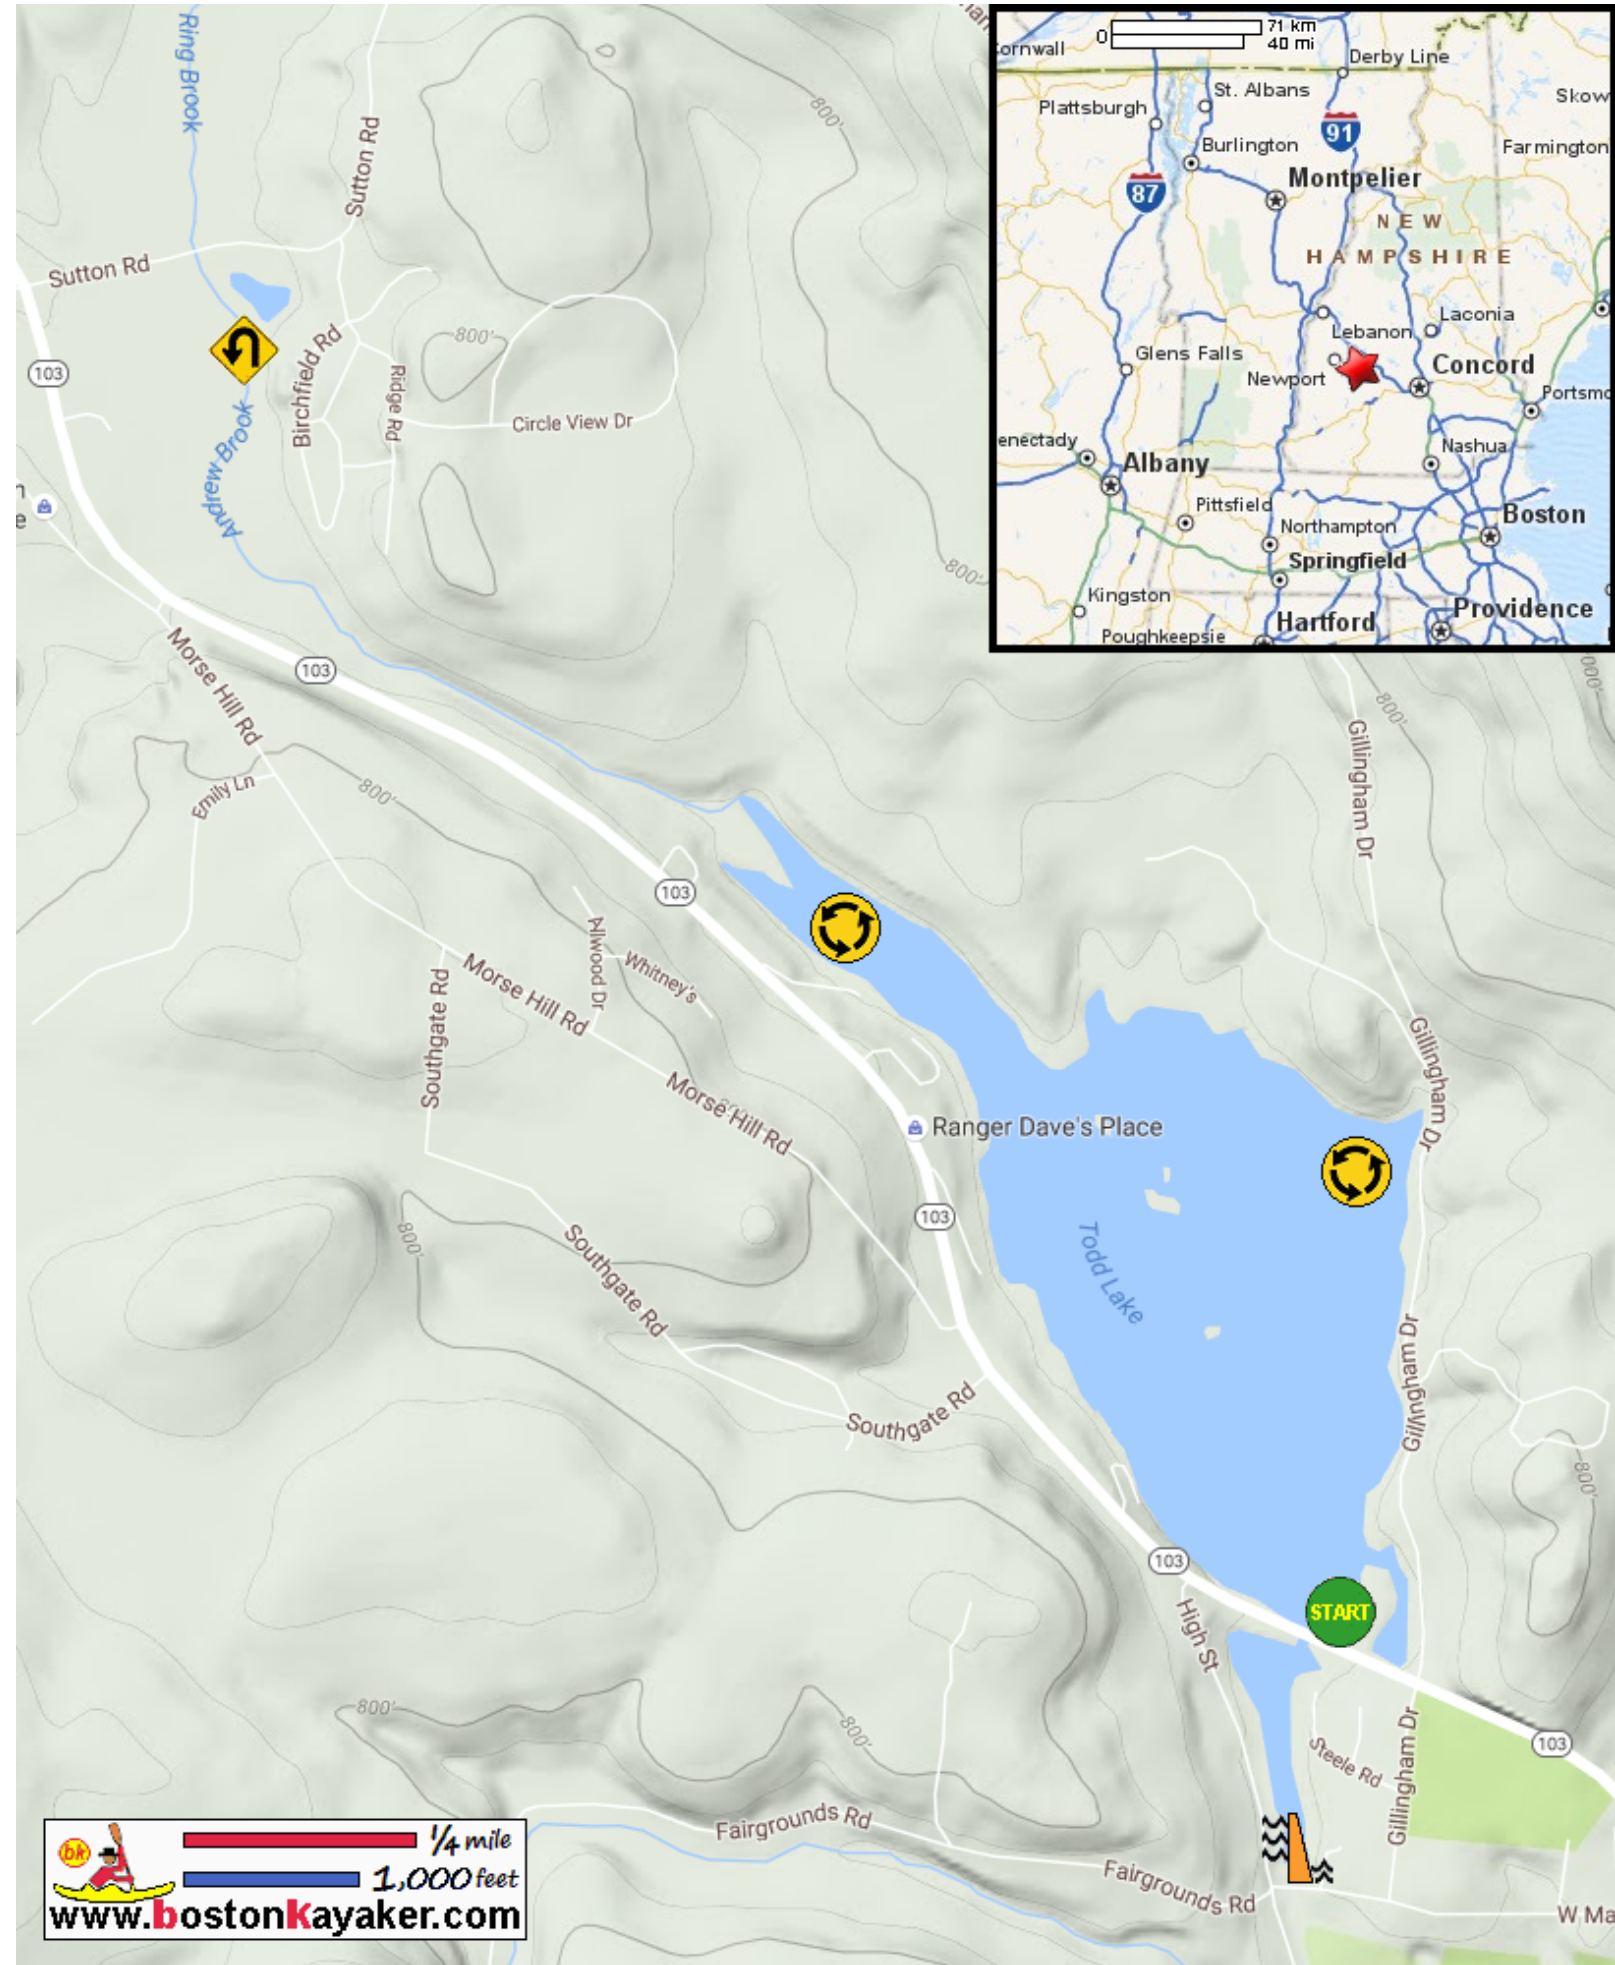

Kayaking on Todd Lake - in Newbury NH

 1/4 mile
 1,000 feet
www.bostonkayaker.com

-  Put in at Route 103 in Newbury NH.
-  Paddle around Todd Lake.
-  Enter Andrew Brook and return.
-  Estimated round trip distance = 3.5+ miles
-  Todd Lake Dam