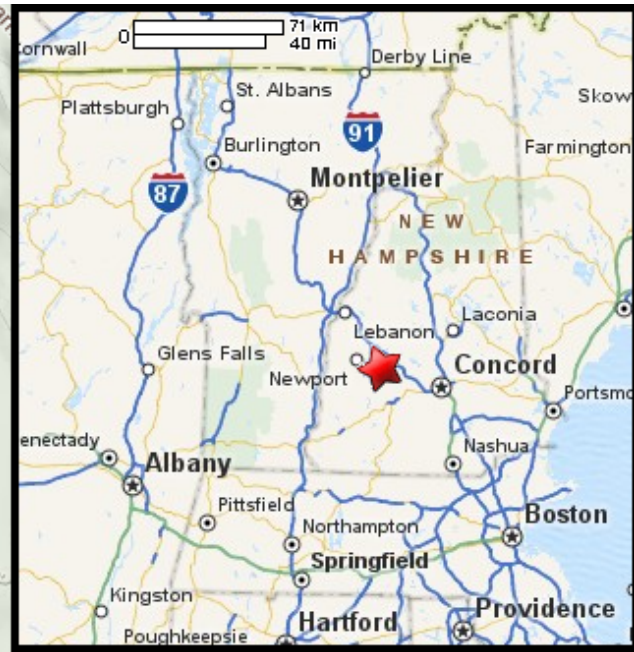

Kayaking on Todd Lake - in Newbury NH

 1/4 mile
 1,000 feet
www.bostonkayaker.com

-  Put in at Route 103 in Newbury NH.
-  Paddle around Todd Lake.
-  Enter Andrew Brook and return.
-  Estimated round trip distance = 3.5+ miles
-  Todd Lake Dam