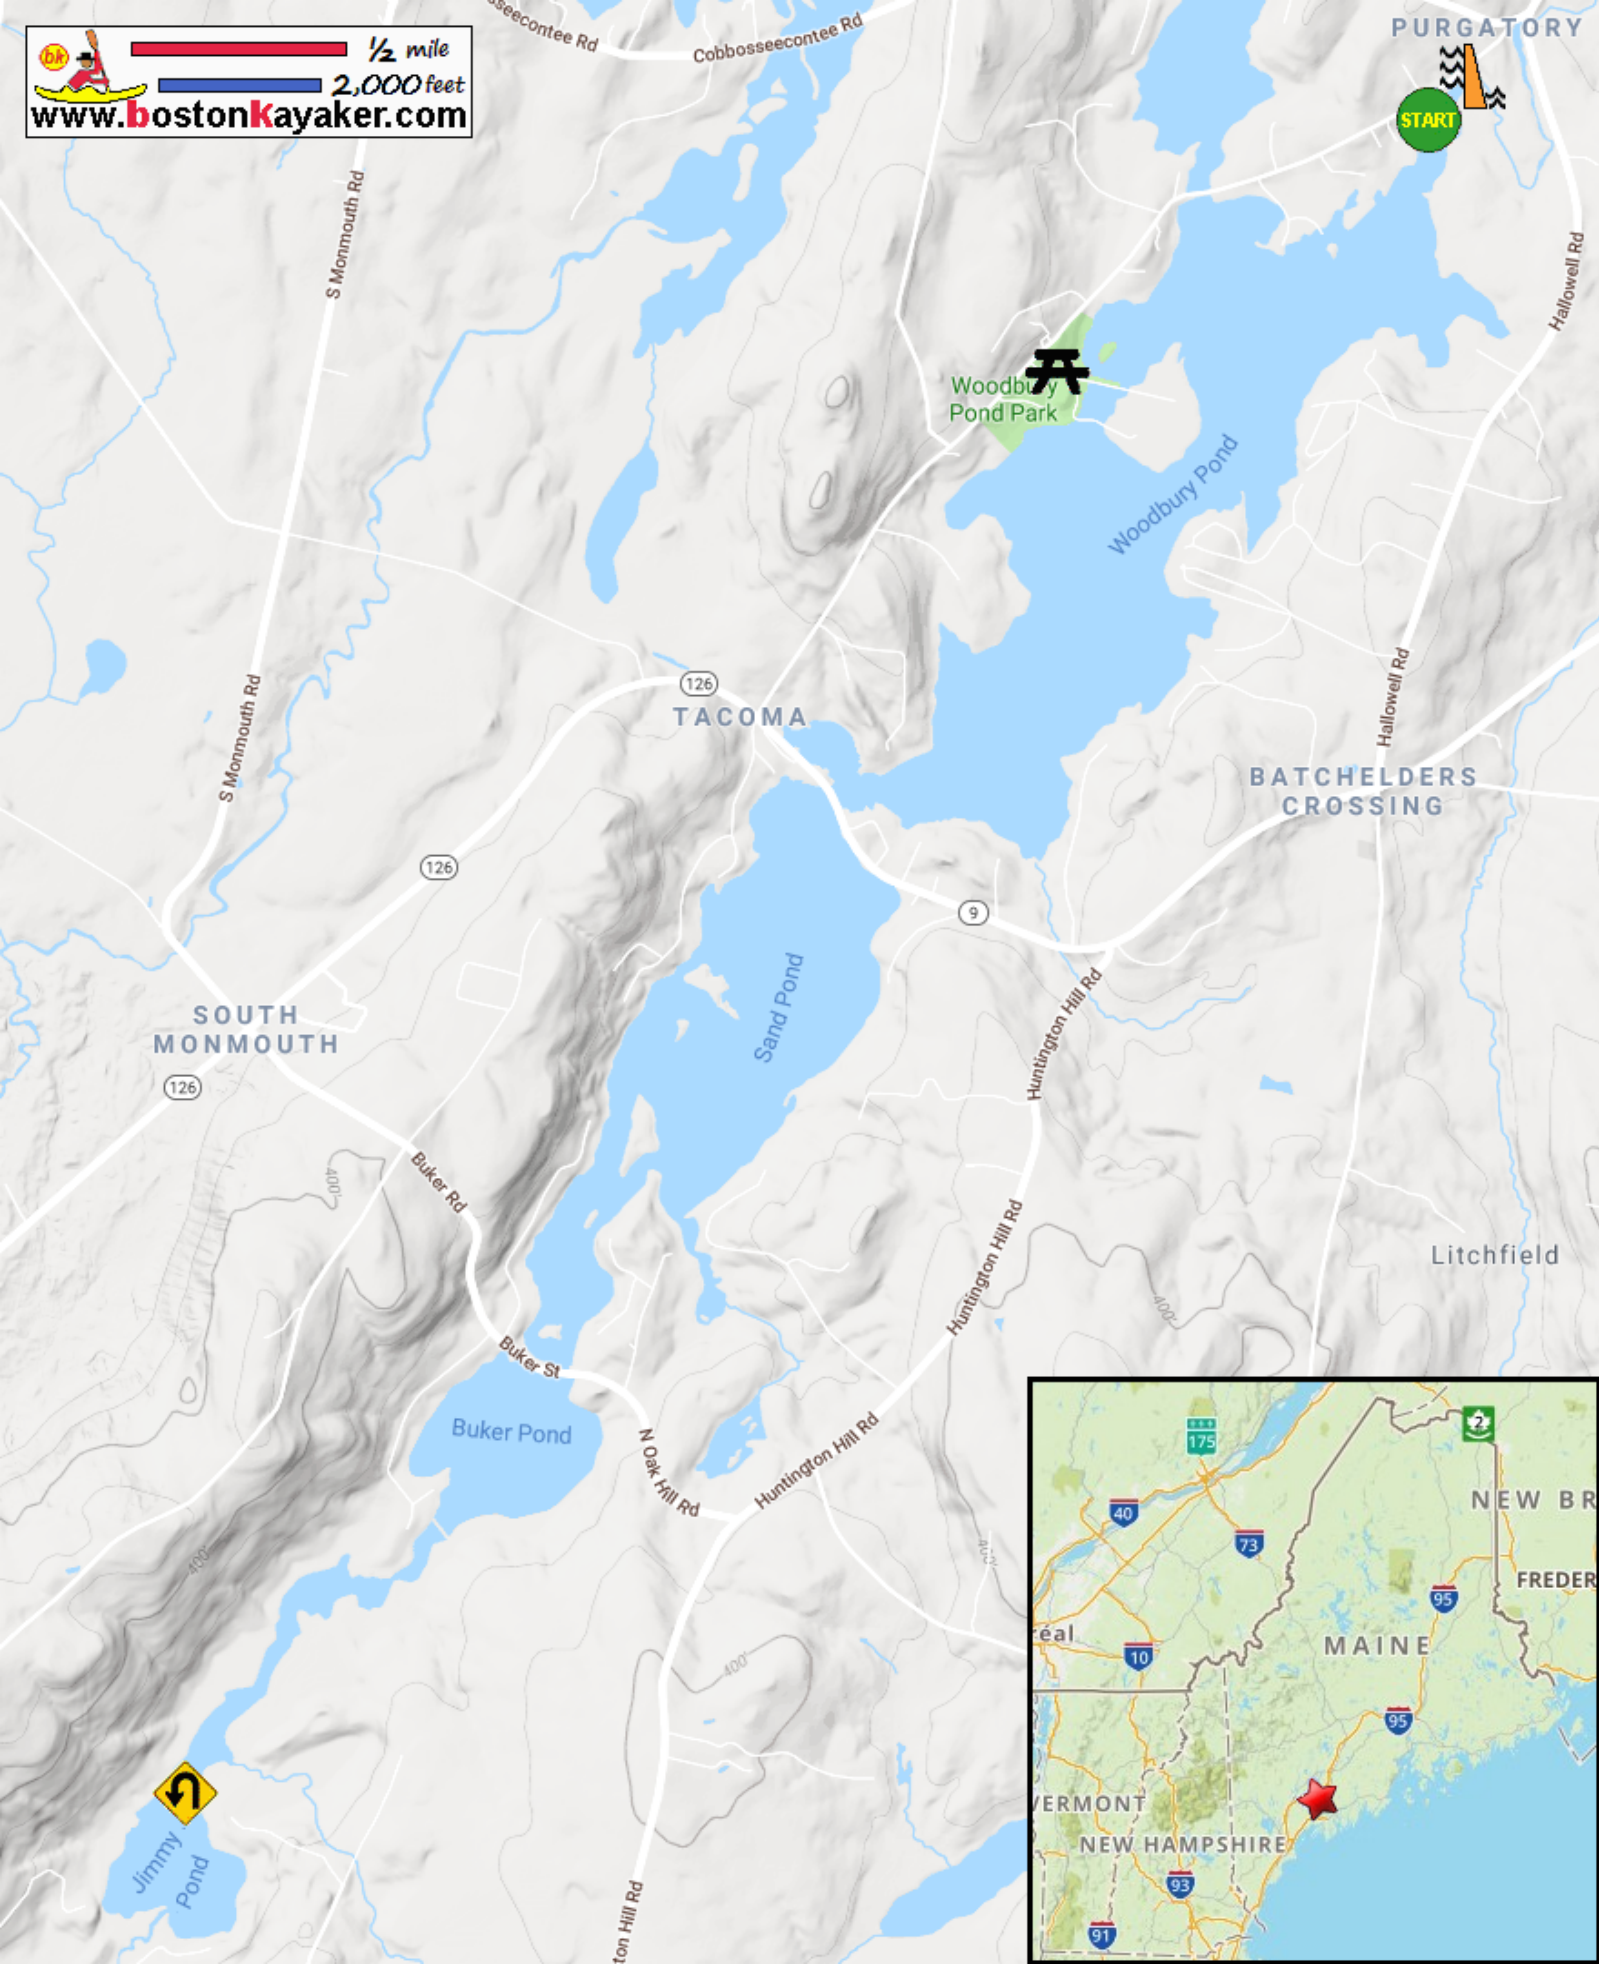

Kayaking on Tacoma Lakes - in Litchfield ME

www.bostonkayaker.com

- 
Put in at Whippoorwill Road in Litchfield ME.
- 
Paddle south to Jimmy Pond and return.
- 
Estimated roundtrip distance = 10 miles
- 
Tacoma Lakes Dam
- 
Woodbury Pond Park