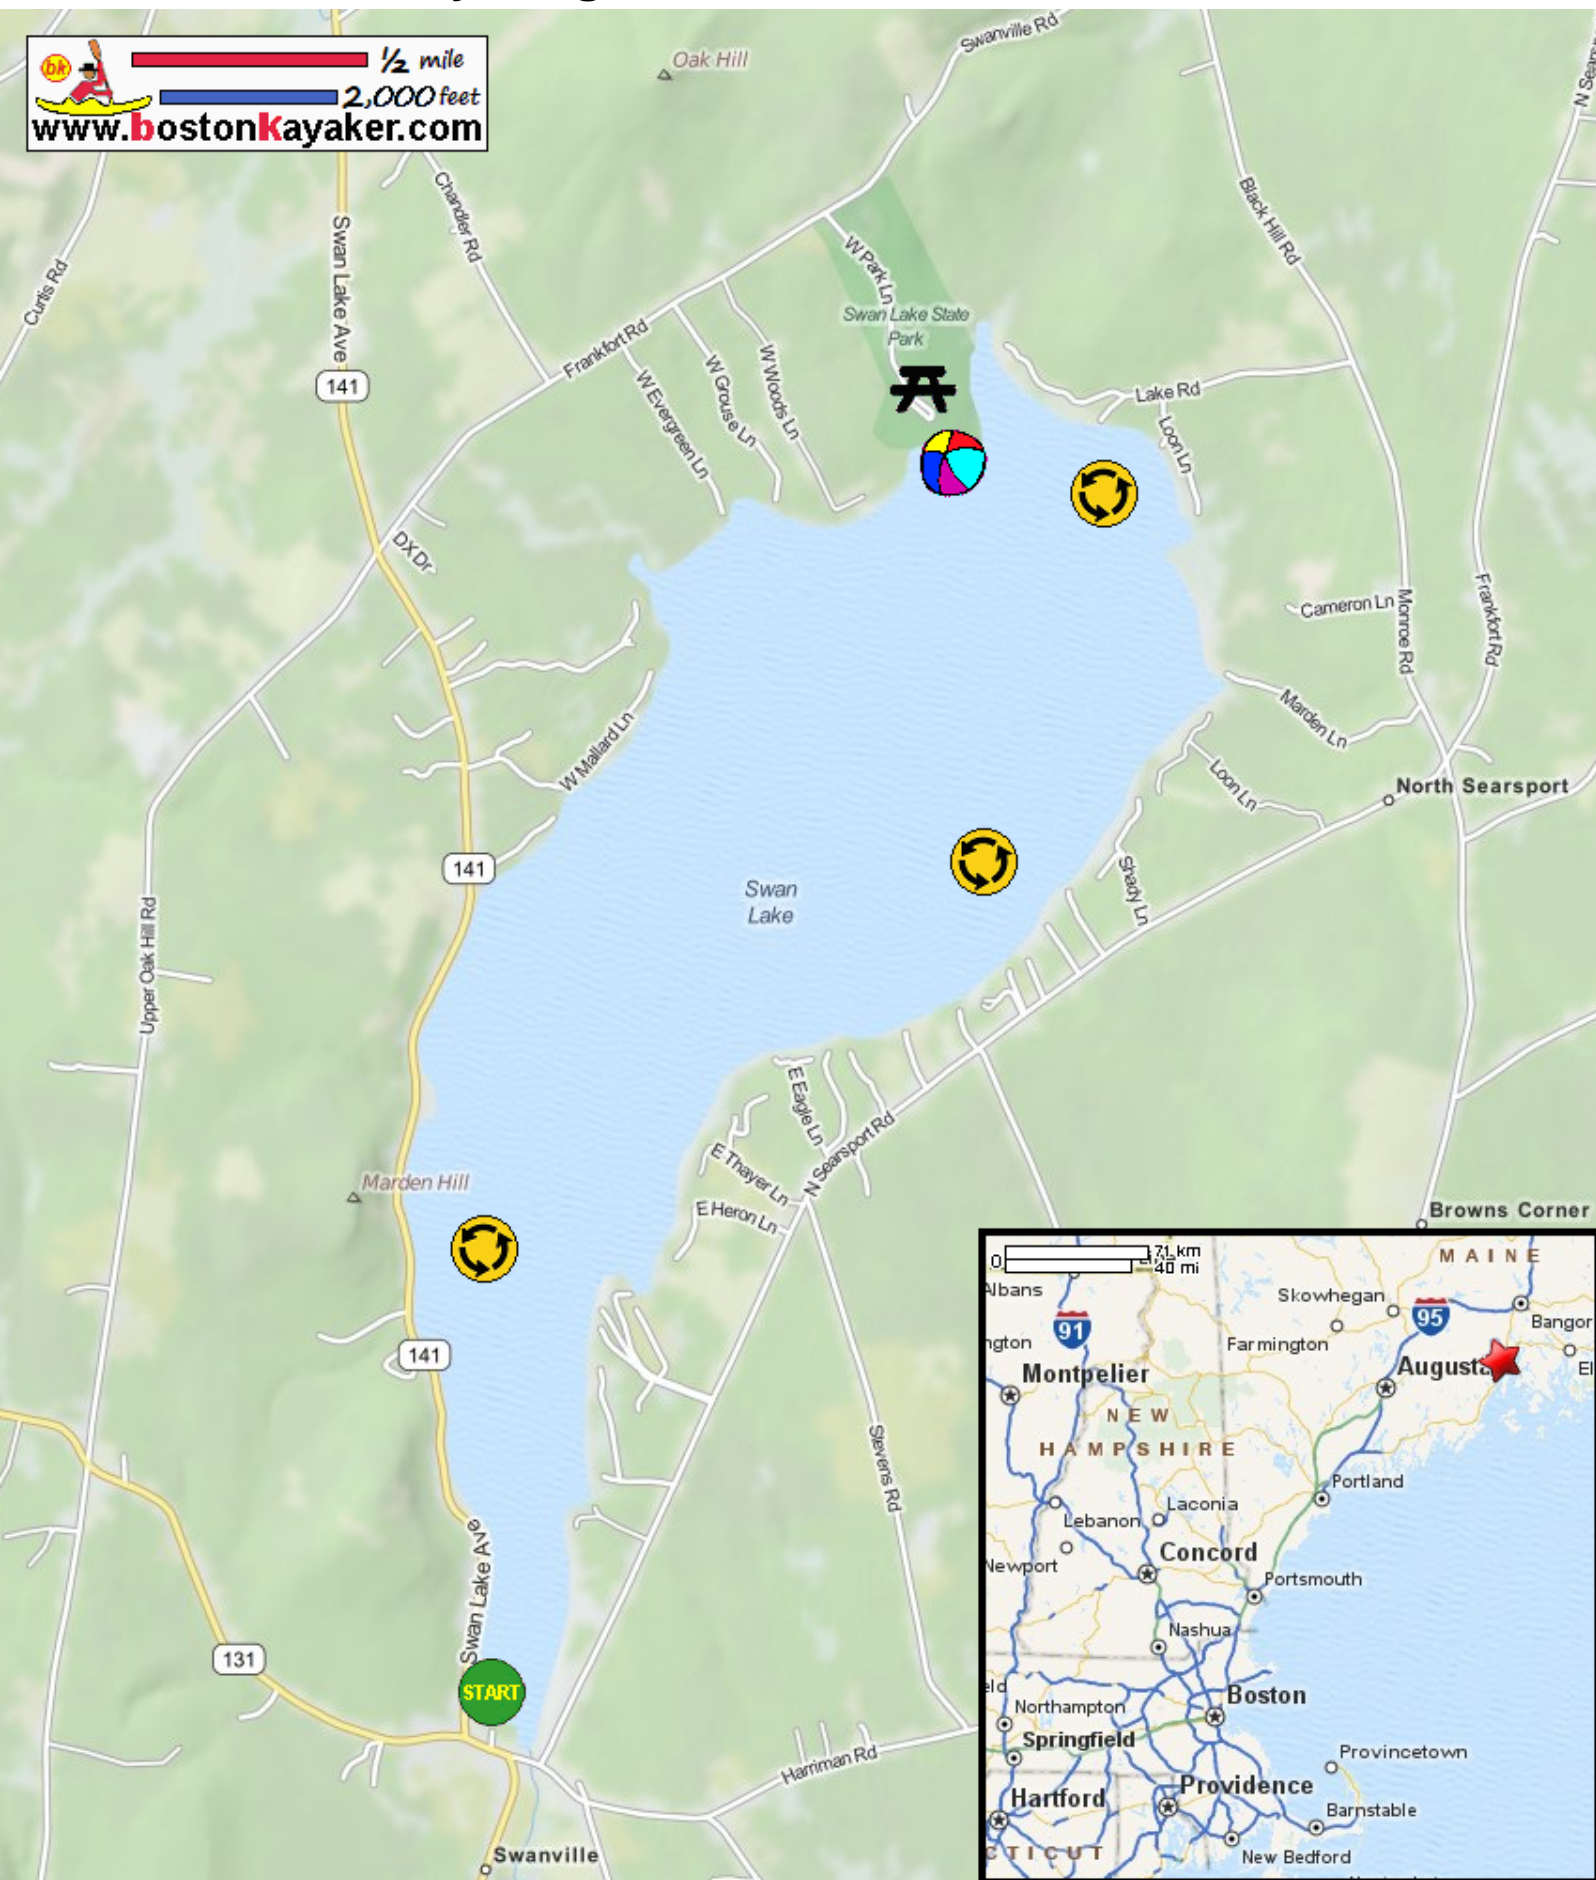

Kayaking on Swan Lake - in Swanville ME

 1/2 mile
 2,000 feet
www.bostonkayaker.com

-  Put in at town ramp on Swan Lake Ave / Route 141 in Swanville ME.
-  Paddle around lake and return.
-  Estimated round trip distance = 6+ miles
-  Swan Lake State Park
-  Beach and recreation.