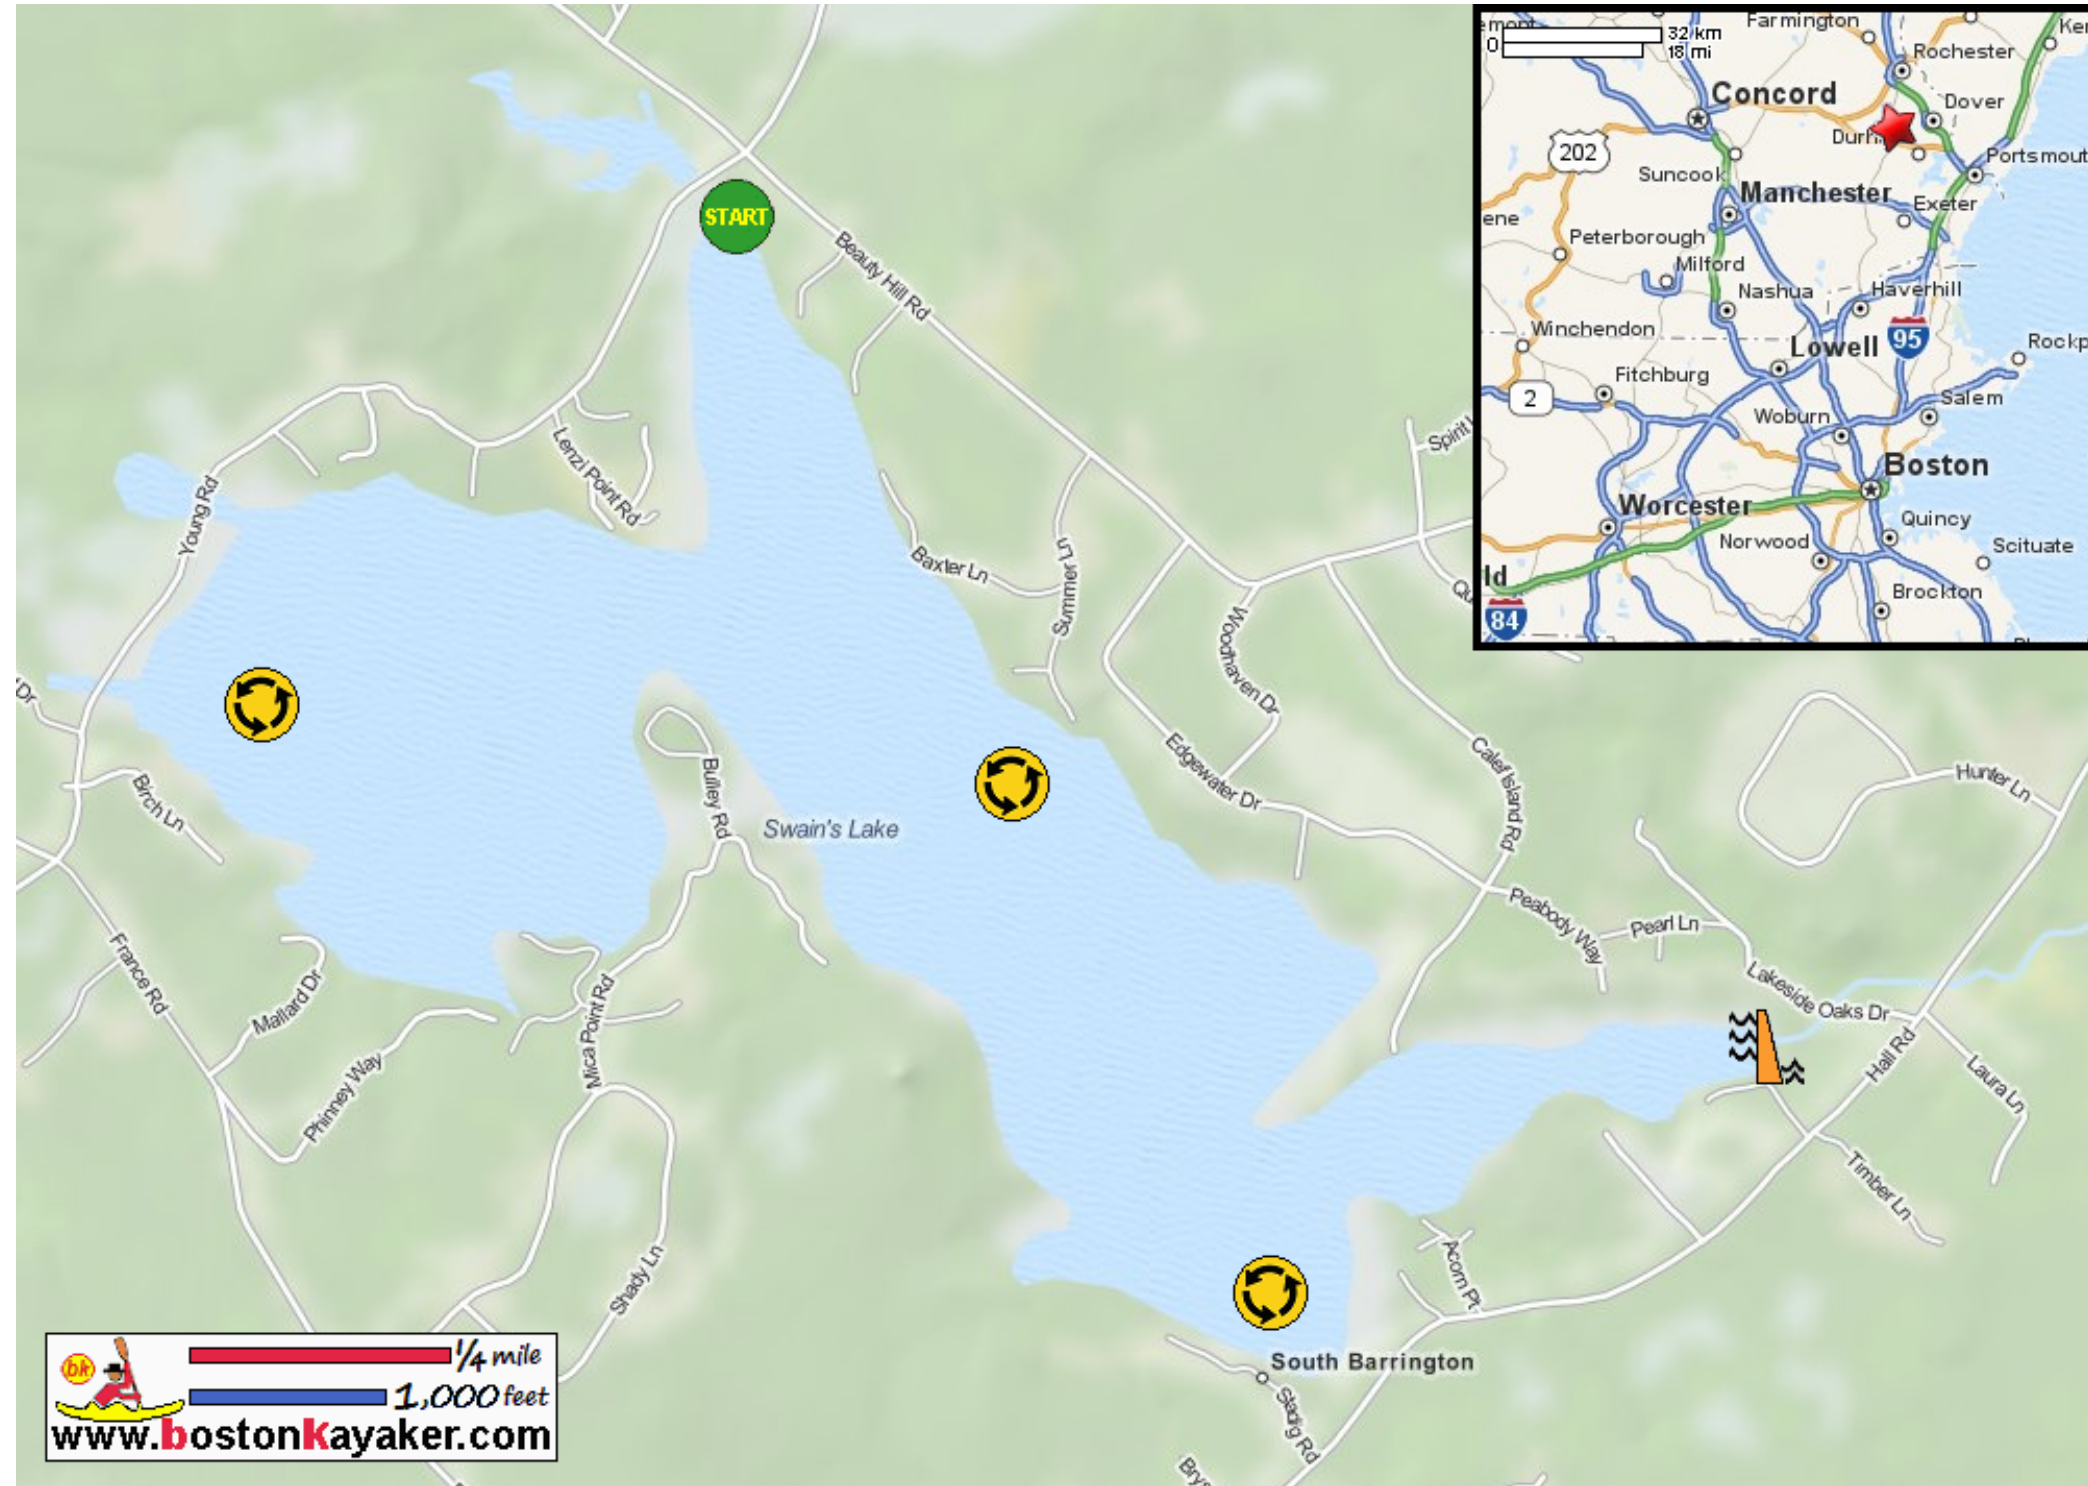

Kayaking on Swain's Lake - in Barrington NH

 1/4 mile
 1,000 feet
www.bostonkayaker.com

-  Put in at Young Road in Barrington NH.
-  Paddle around Swain's Lake and return.
-  Estimated round trip distance = 3+ miles
-  Swain's Lake Dam