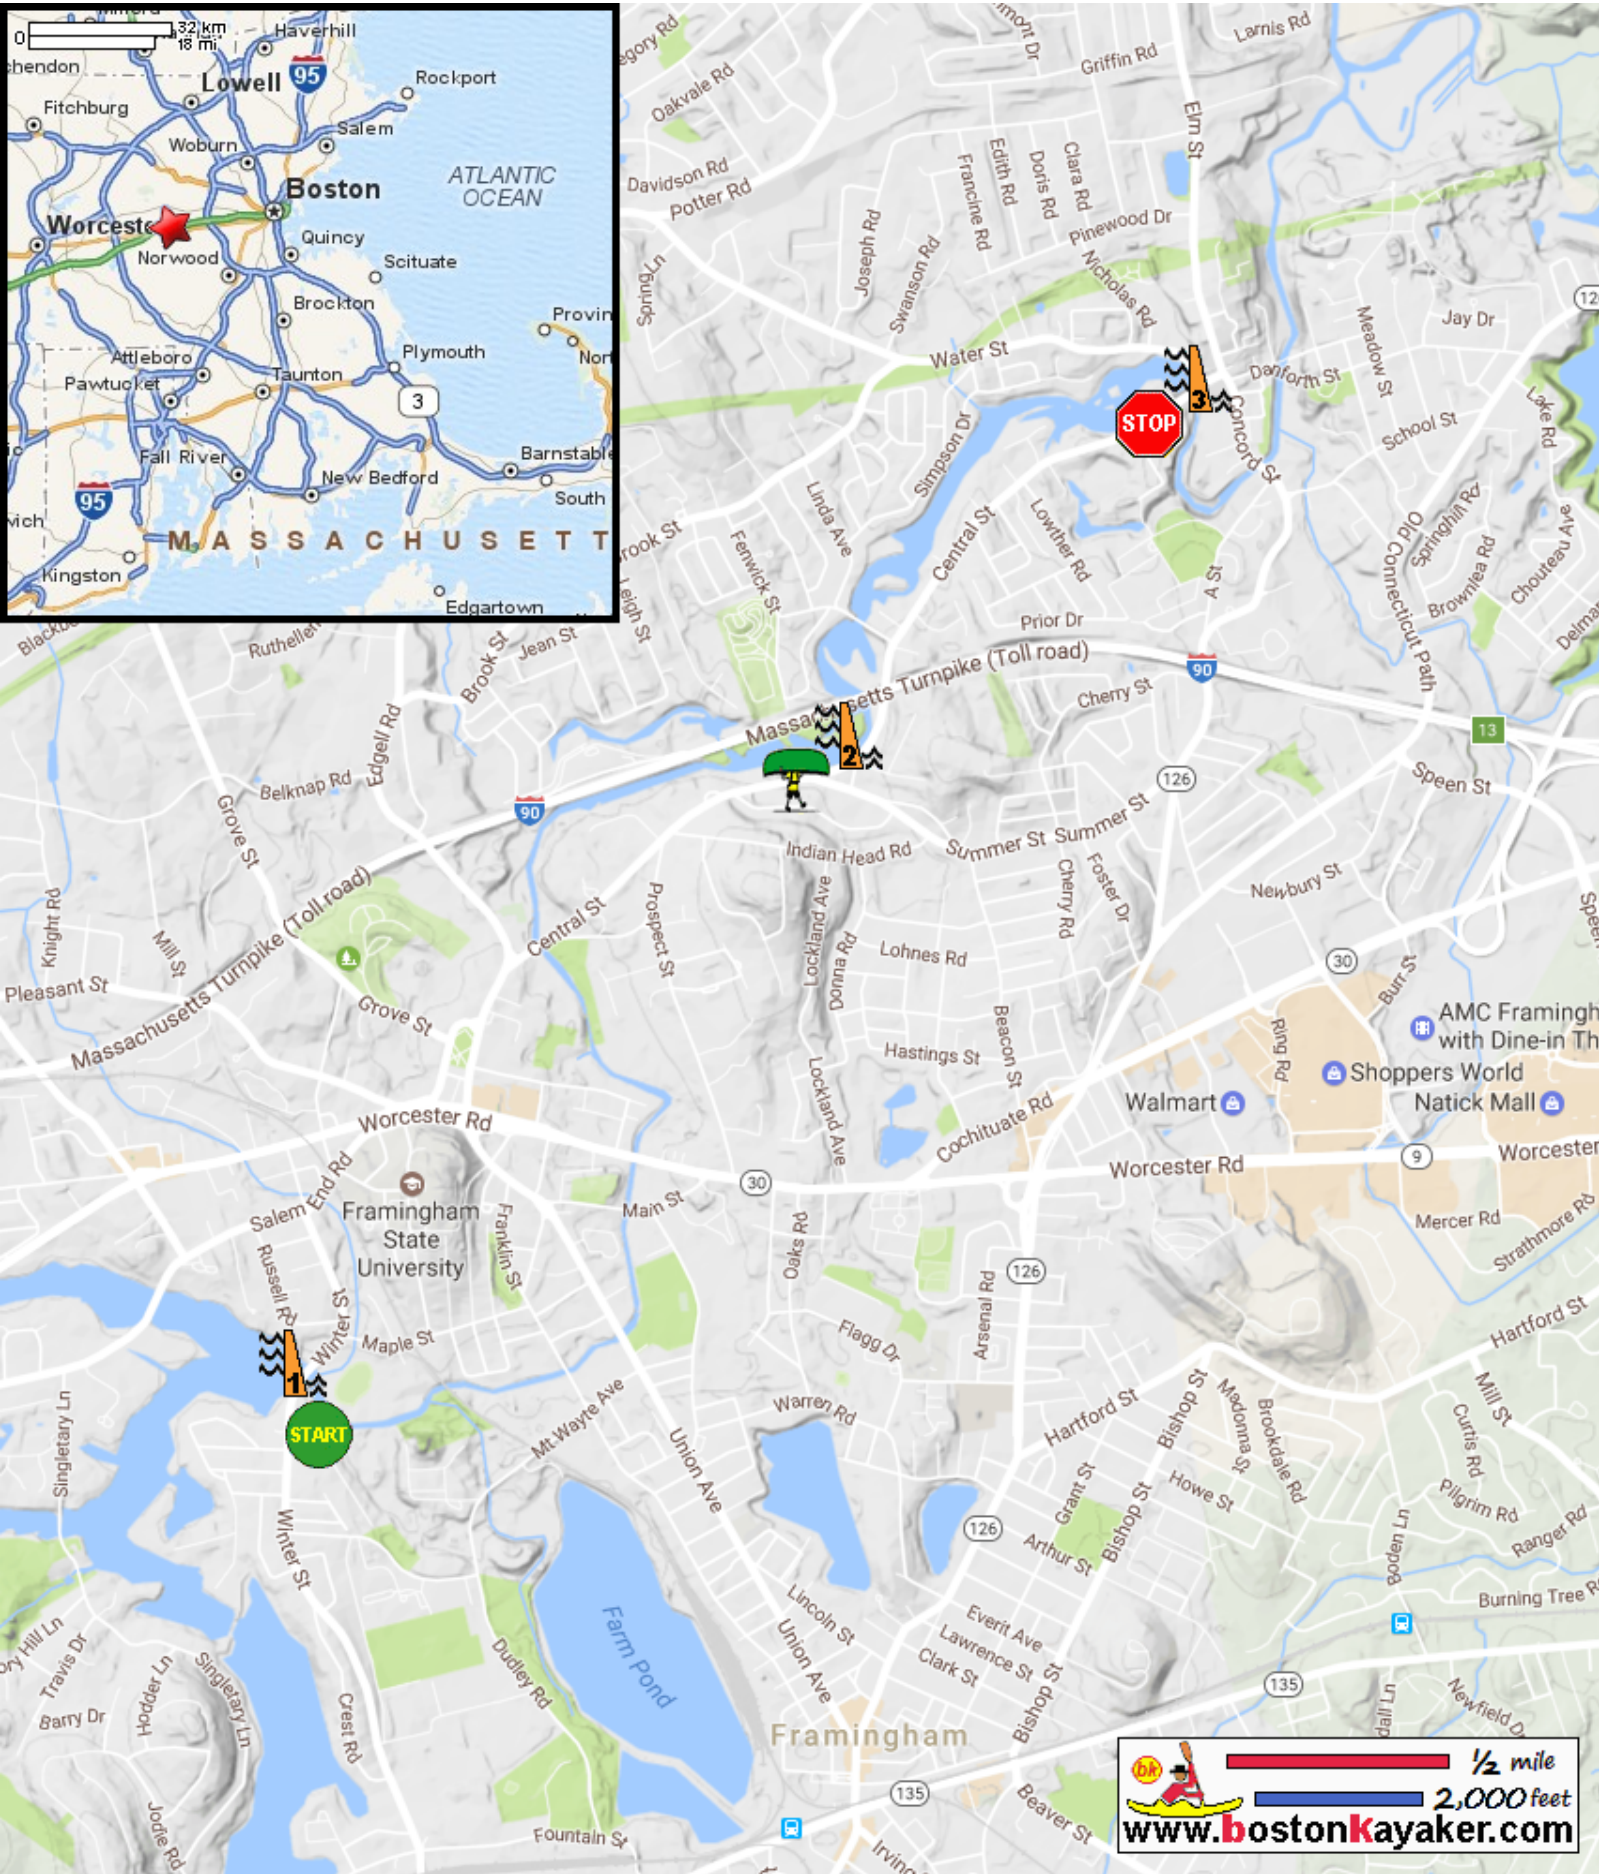

Kayaking on Sudbury River - in Framingham MA

1/2 mile
2,000 feet
www.bostonkayaker.com

-  Put in at Winter Street in Framingham MA.
-  Portage around dam at Simpson Park. Scout first.
-  Take out at Centennial Place in Framingham MA.
-  Reservoir #1 Dam
-  Fiddlers Green Dam
-  Saxonville Dam
-  Estimated distance = 4 miles