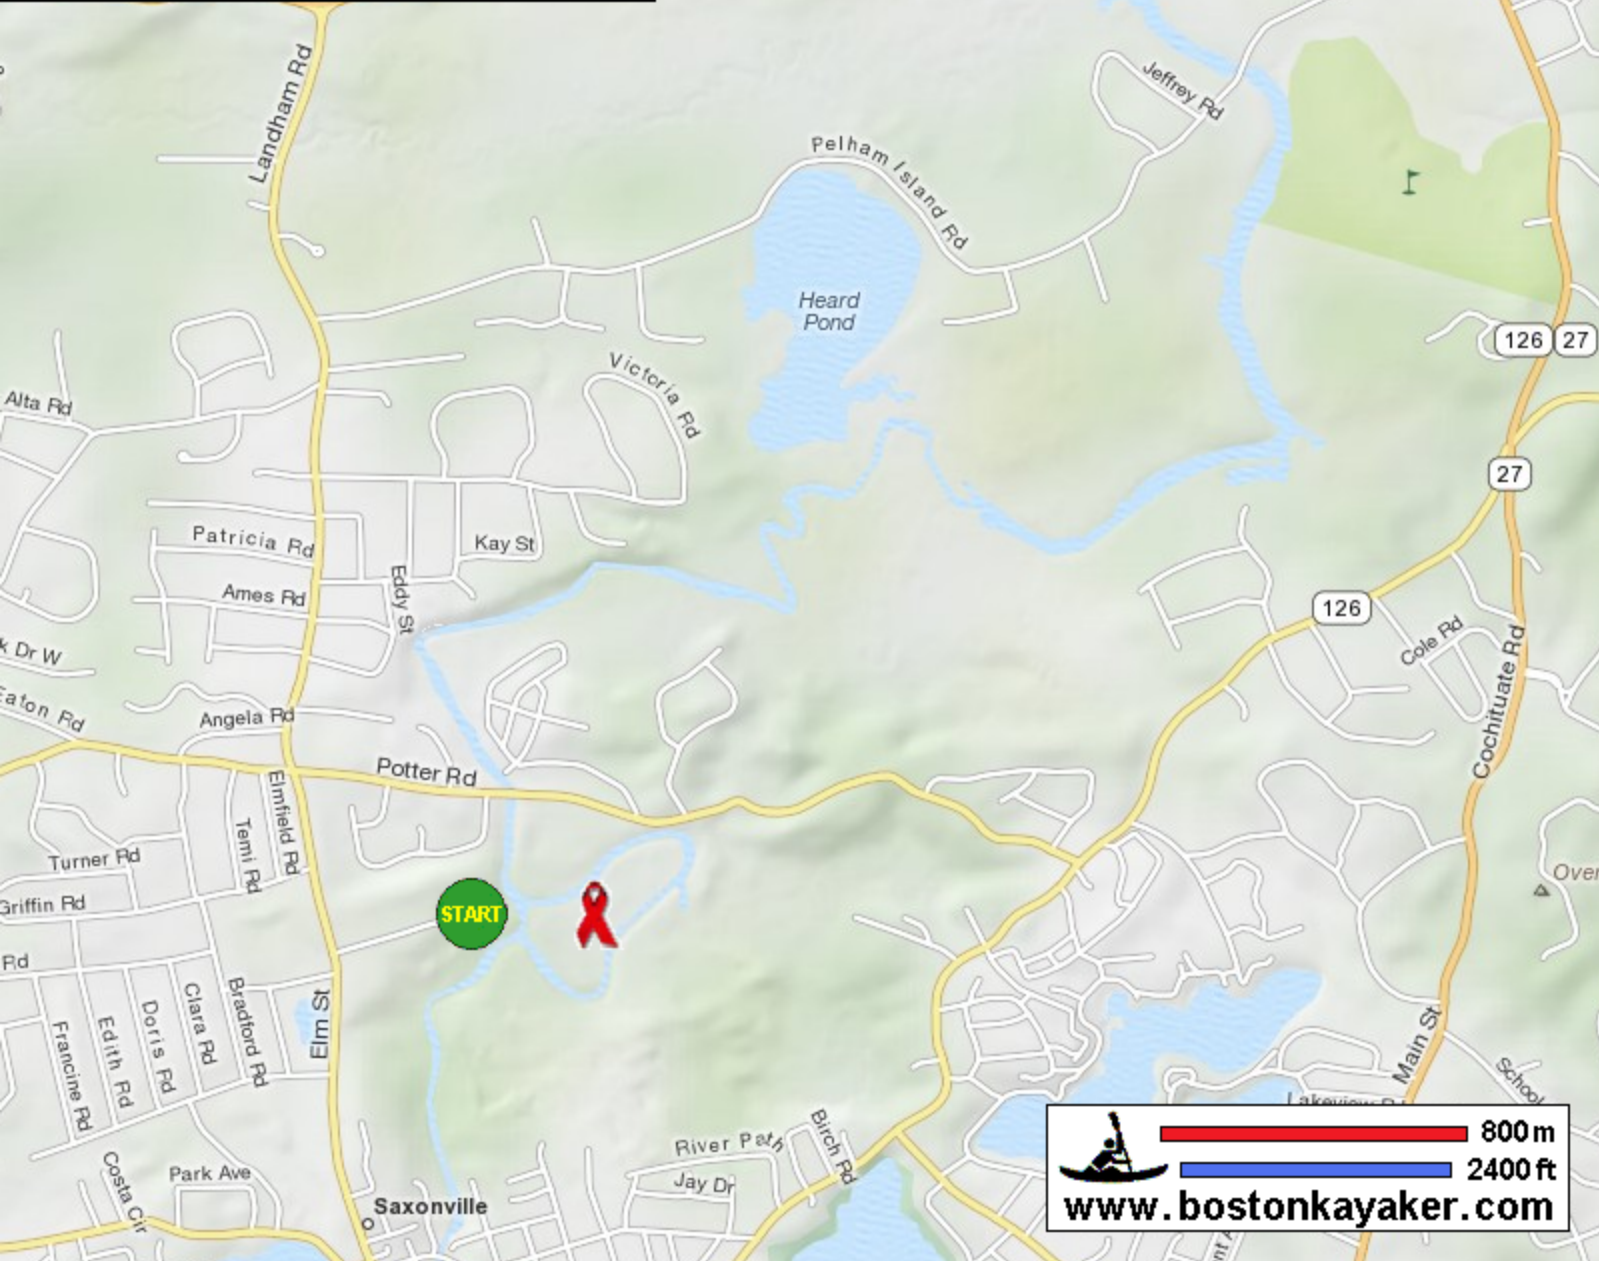

Kayaking on Sudbury River - from Framingham MA to Wayland MA

 800 m
 2400 ft
www.bostonkayaker.com

-  Put in at Little Farms Road in Framingham MA.
-  Take out at River Road in Wayland MA.
-  Estimated distance = 4.5 miles
-  Alternate take out / put in at Route 20 bridge.
-  oxbow lakes