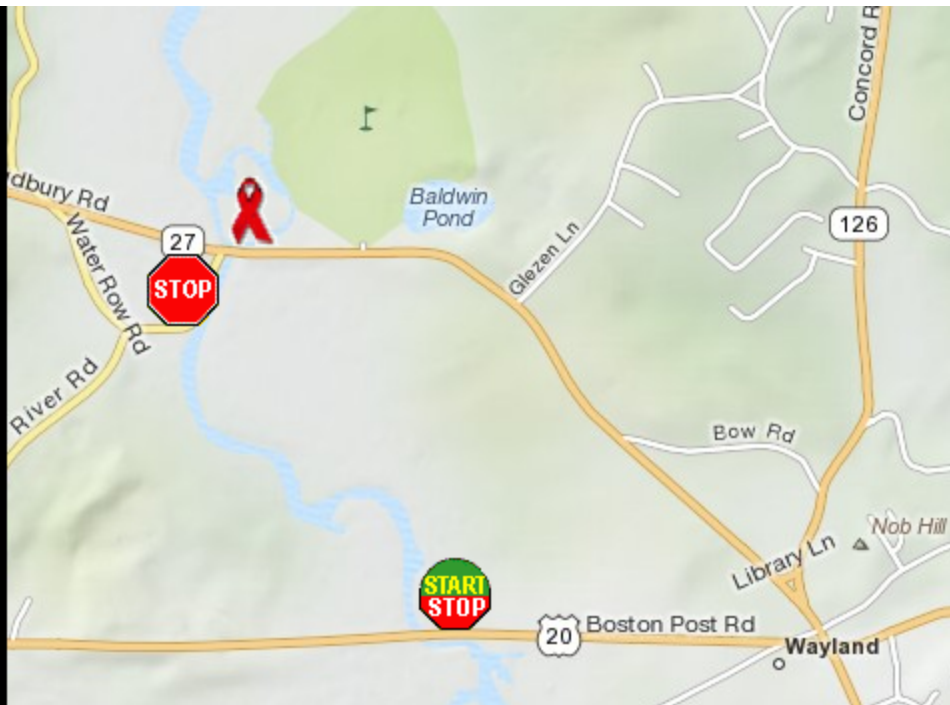

Kayaking on Sudbury River - from Framingham MA to Wayland MA

 800 m
 2400 ft
www.bostonkayaker.com

-  Put in at Little Farms Road in Framingham MA.
-  Take out at River Road in Wayland MA.
-  Estimated distance = 4.5 miles
-  Alternate take out / put in at Route 20 bridge.
-  oxbow lakes