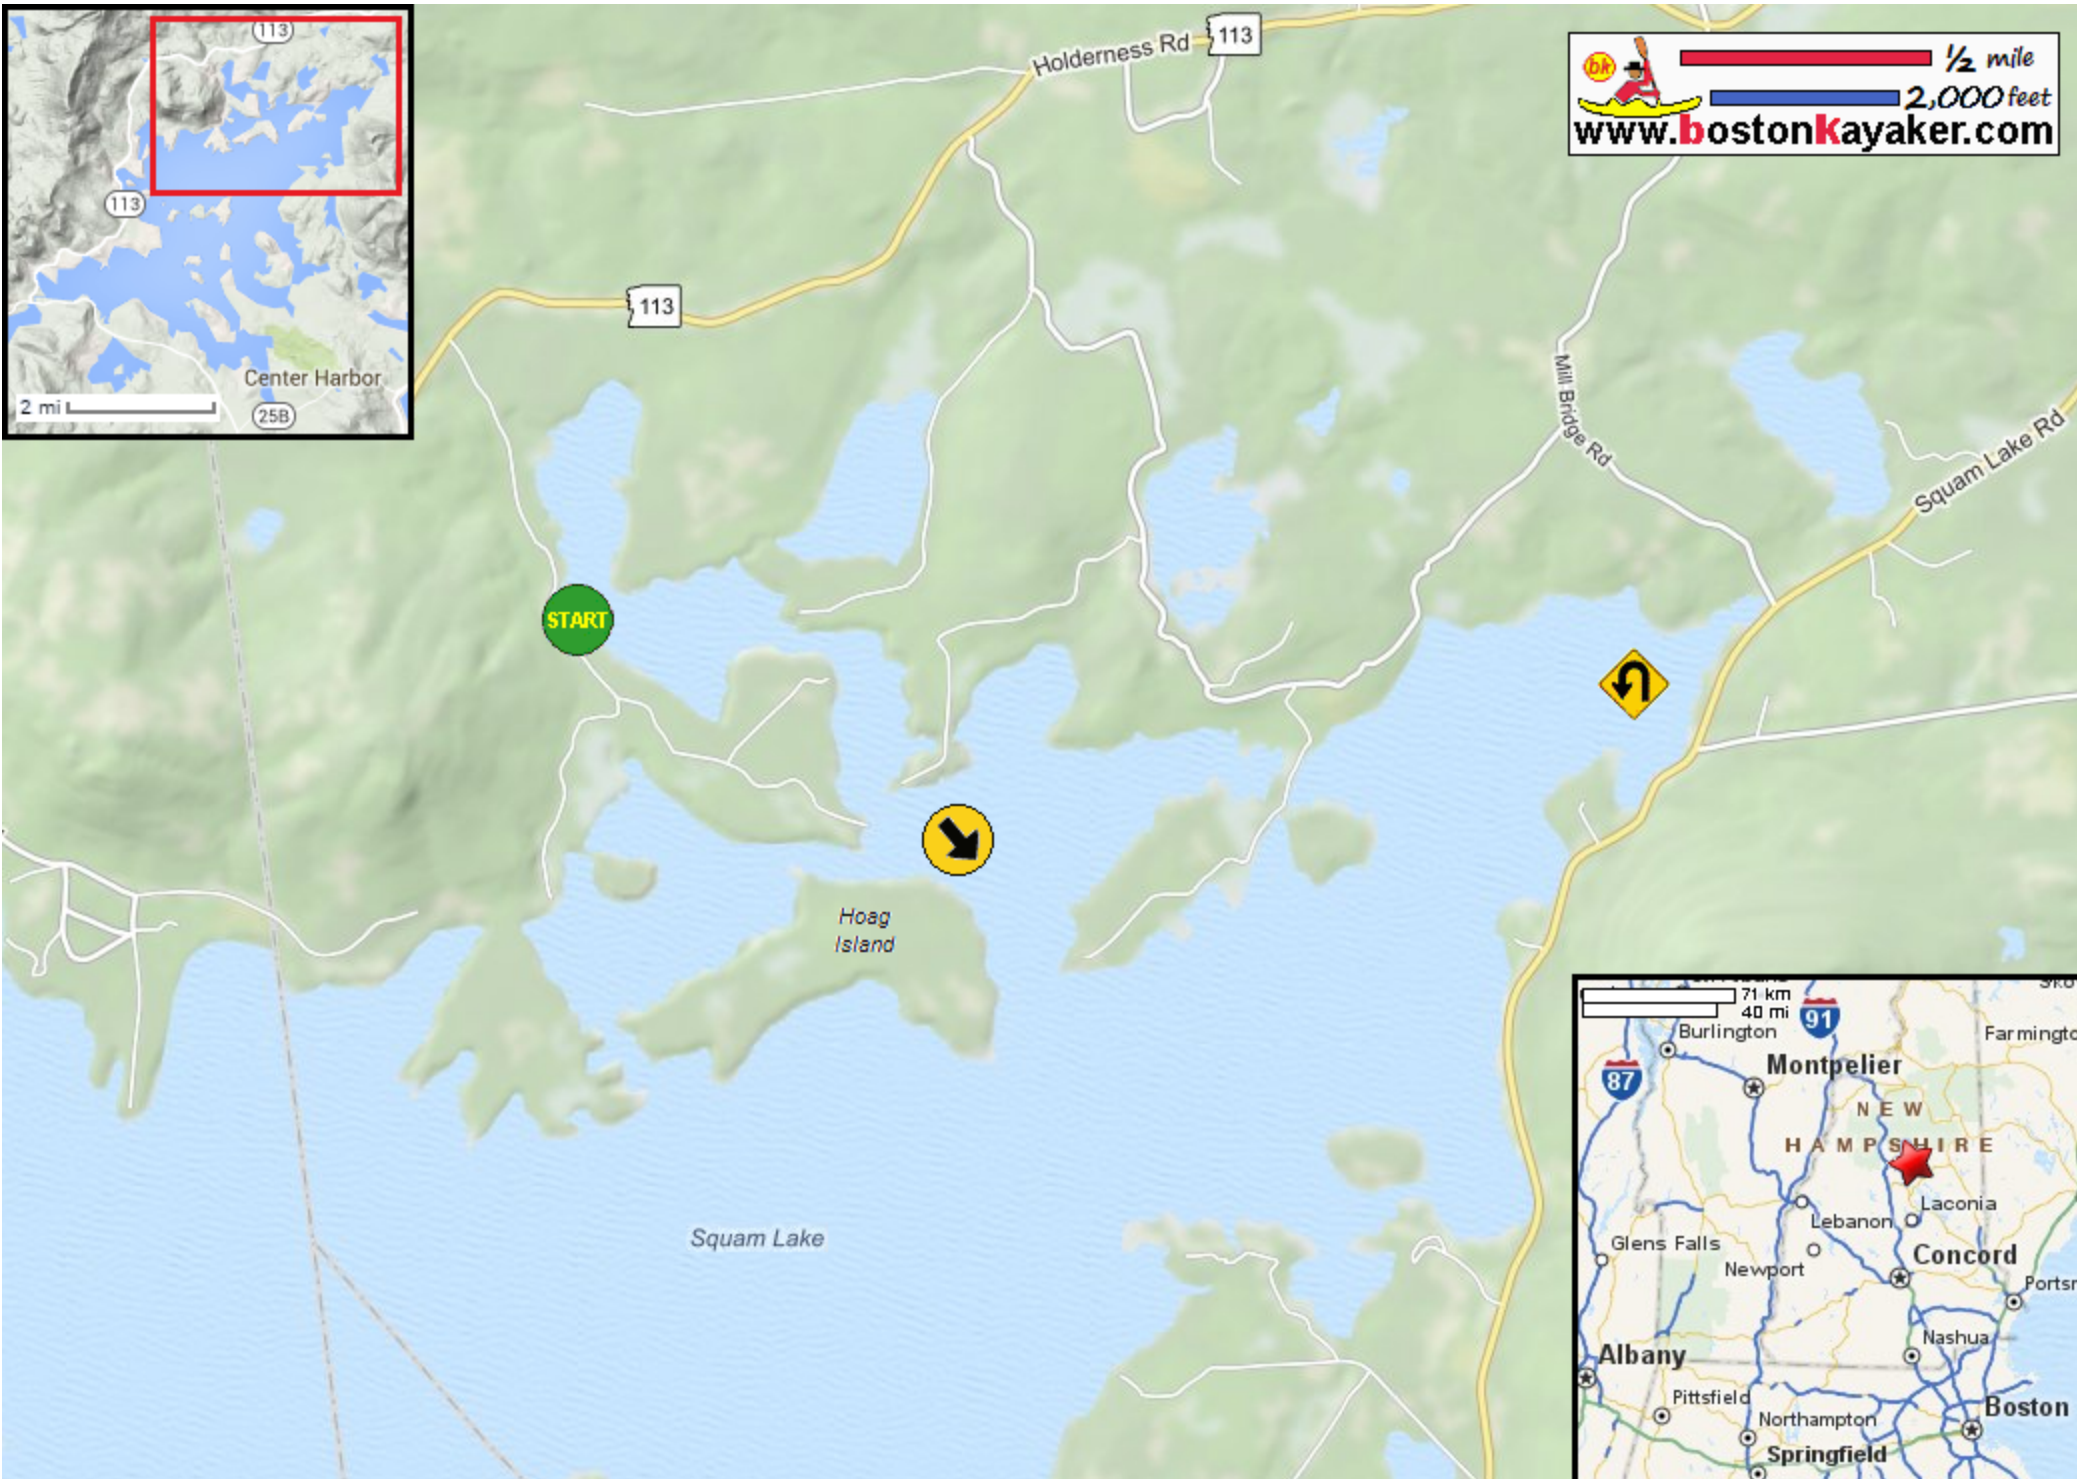

Kayaking on Squam Lake's Squaw Cove - in Sandwich NH

Put in at Metcalf Road in Sandwich NH.

Paddle out of Squaw Cove into Squam Lake main body.

Paddle east to Squam Lake's Sandwich Bay and return.

Estimated round trip distance = 6+ miles