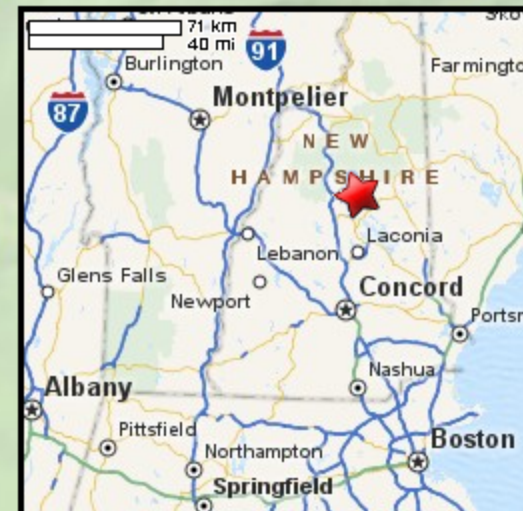

Kayaking on Squam Lake's Squaw Cove - in Sandwich NH

Put in at Metcalf Road in Sandwich NH.

Paddle out of Squaw Cove into Squam Lake main body.

Paddle east to Squam Lake's Sandwich Bay and return.

Estimated round trip distance = 6+ miles