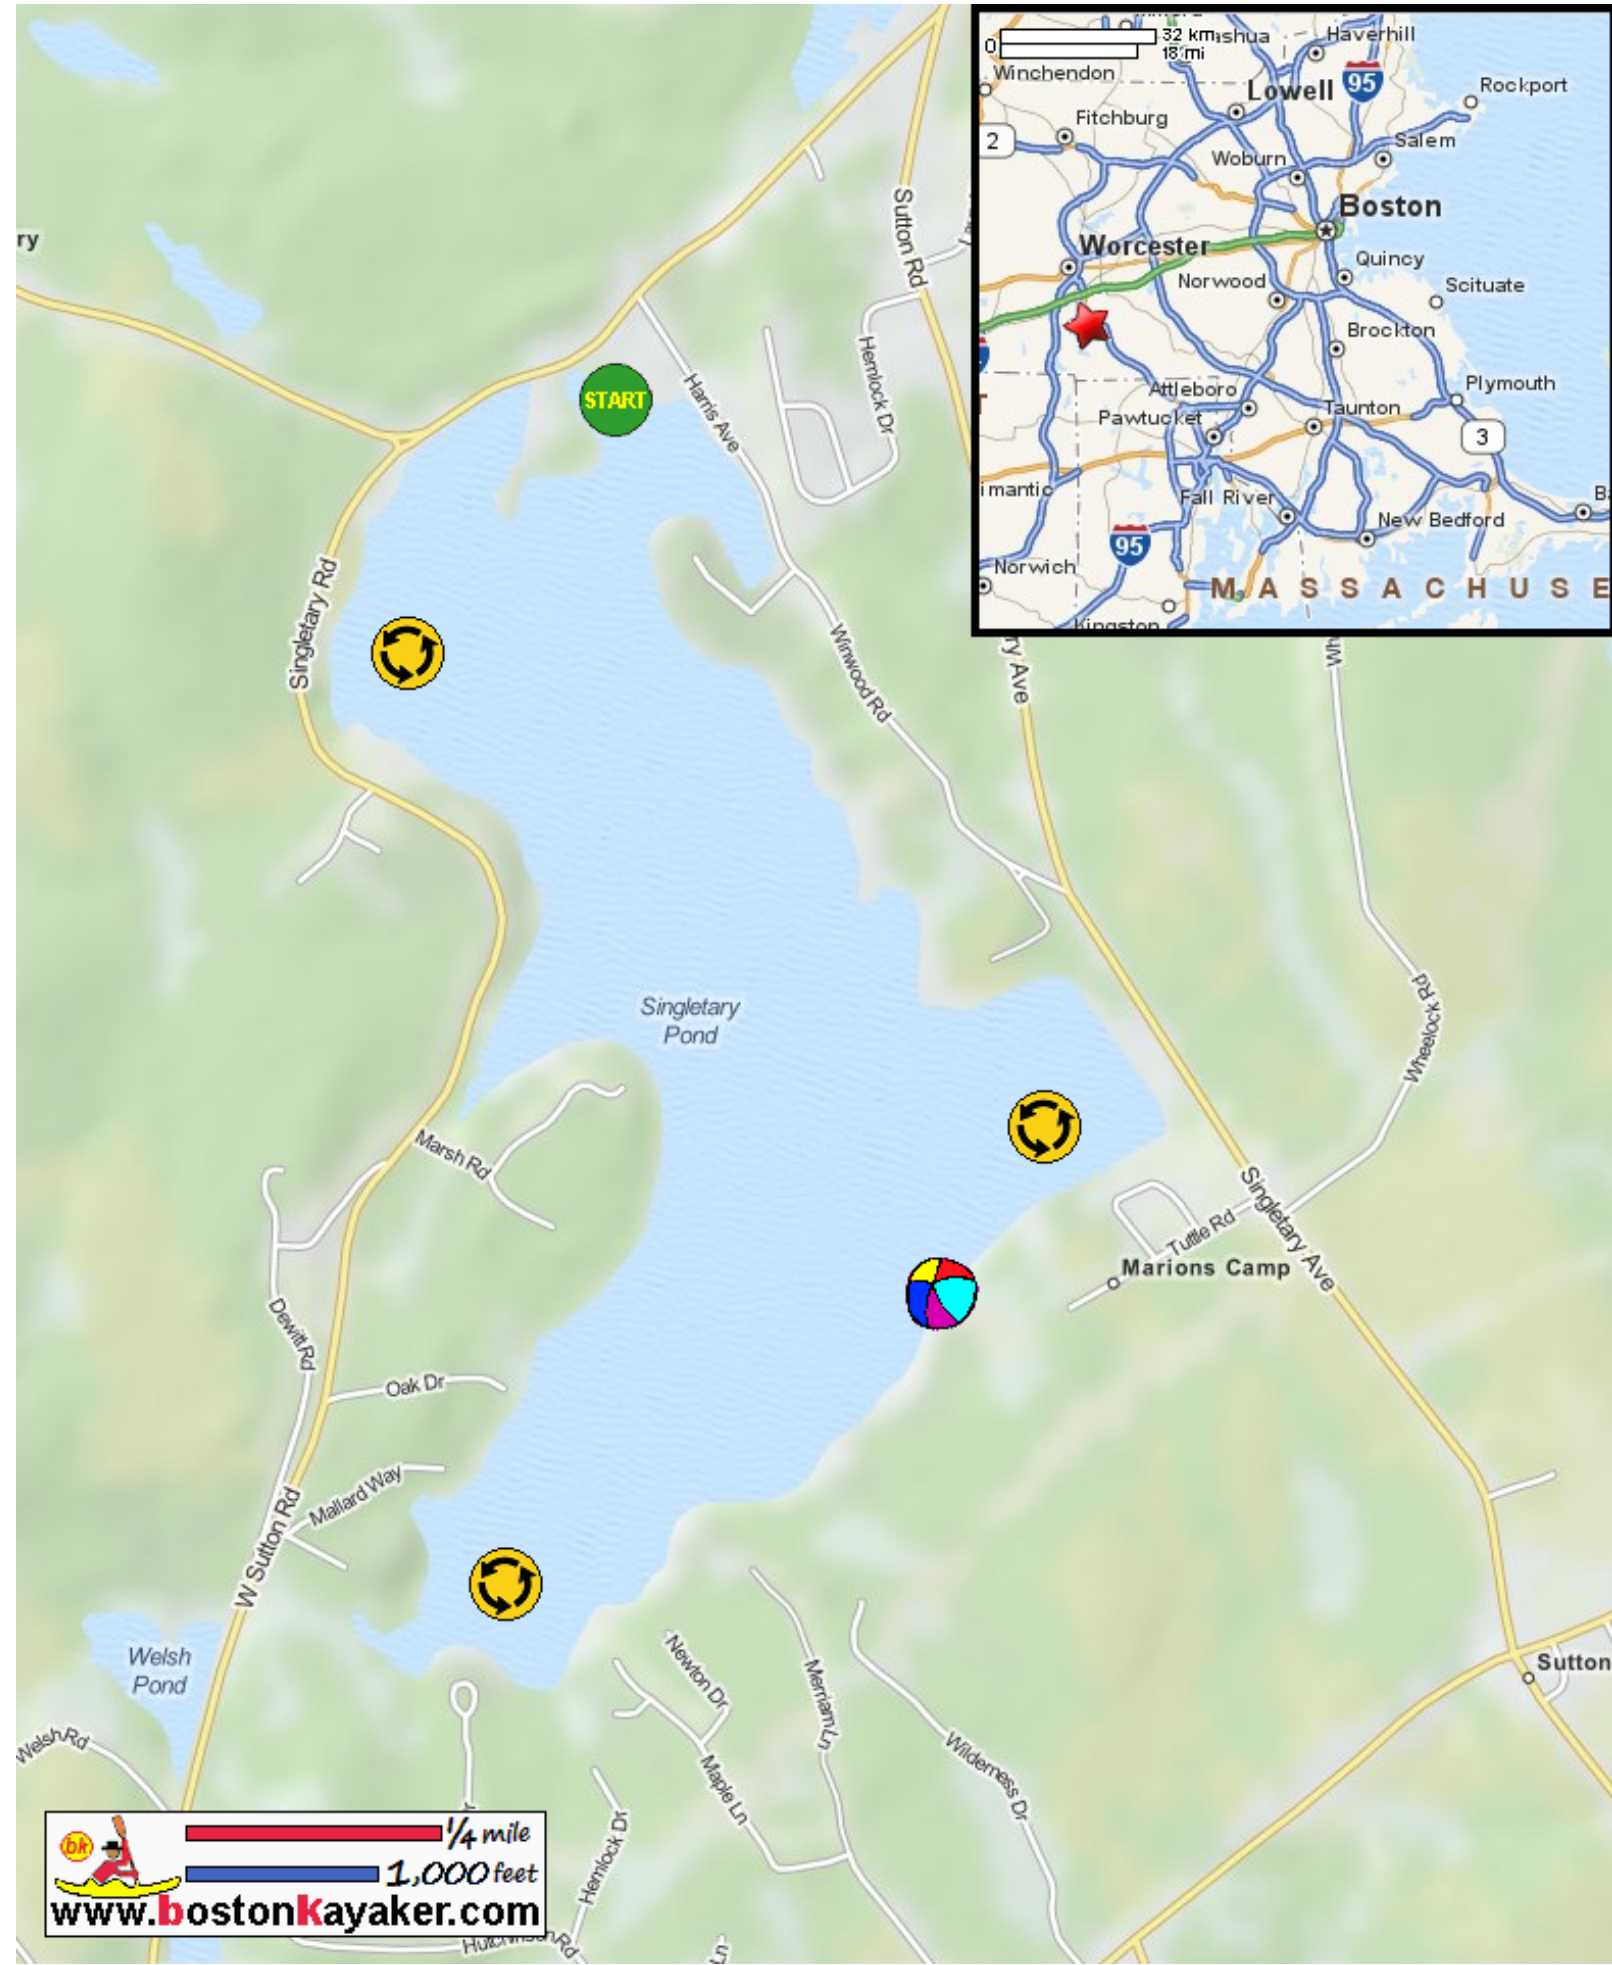

Kayaking on Lake Singletary - in Millbury MA

www.bostonkayaker.com

- START** Put in at ramp on West Main Street in Millbury MA.
- Paddle around Lake Singletary and return.
- Estimated round trip distance = 4+ miles
- Marion's Camp town beach and recreation area