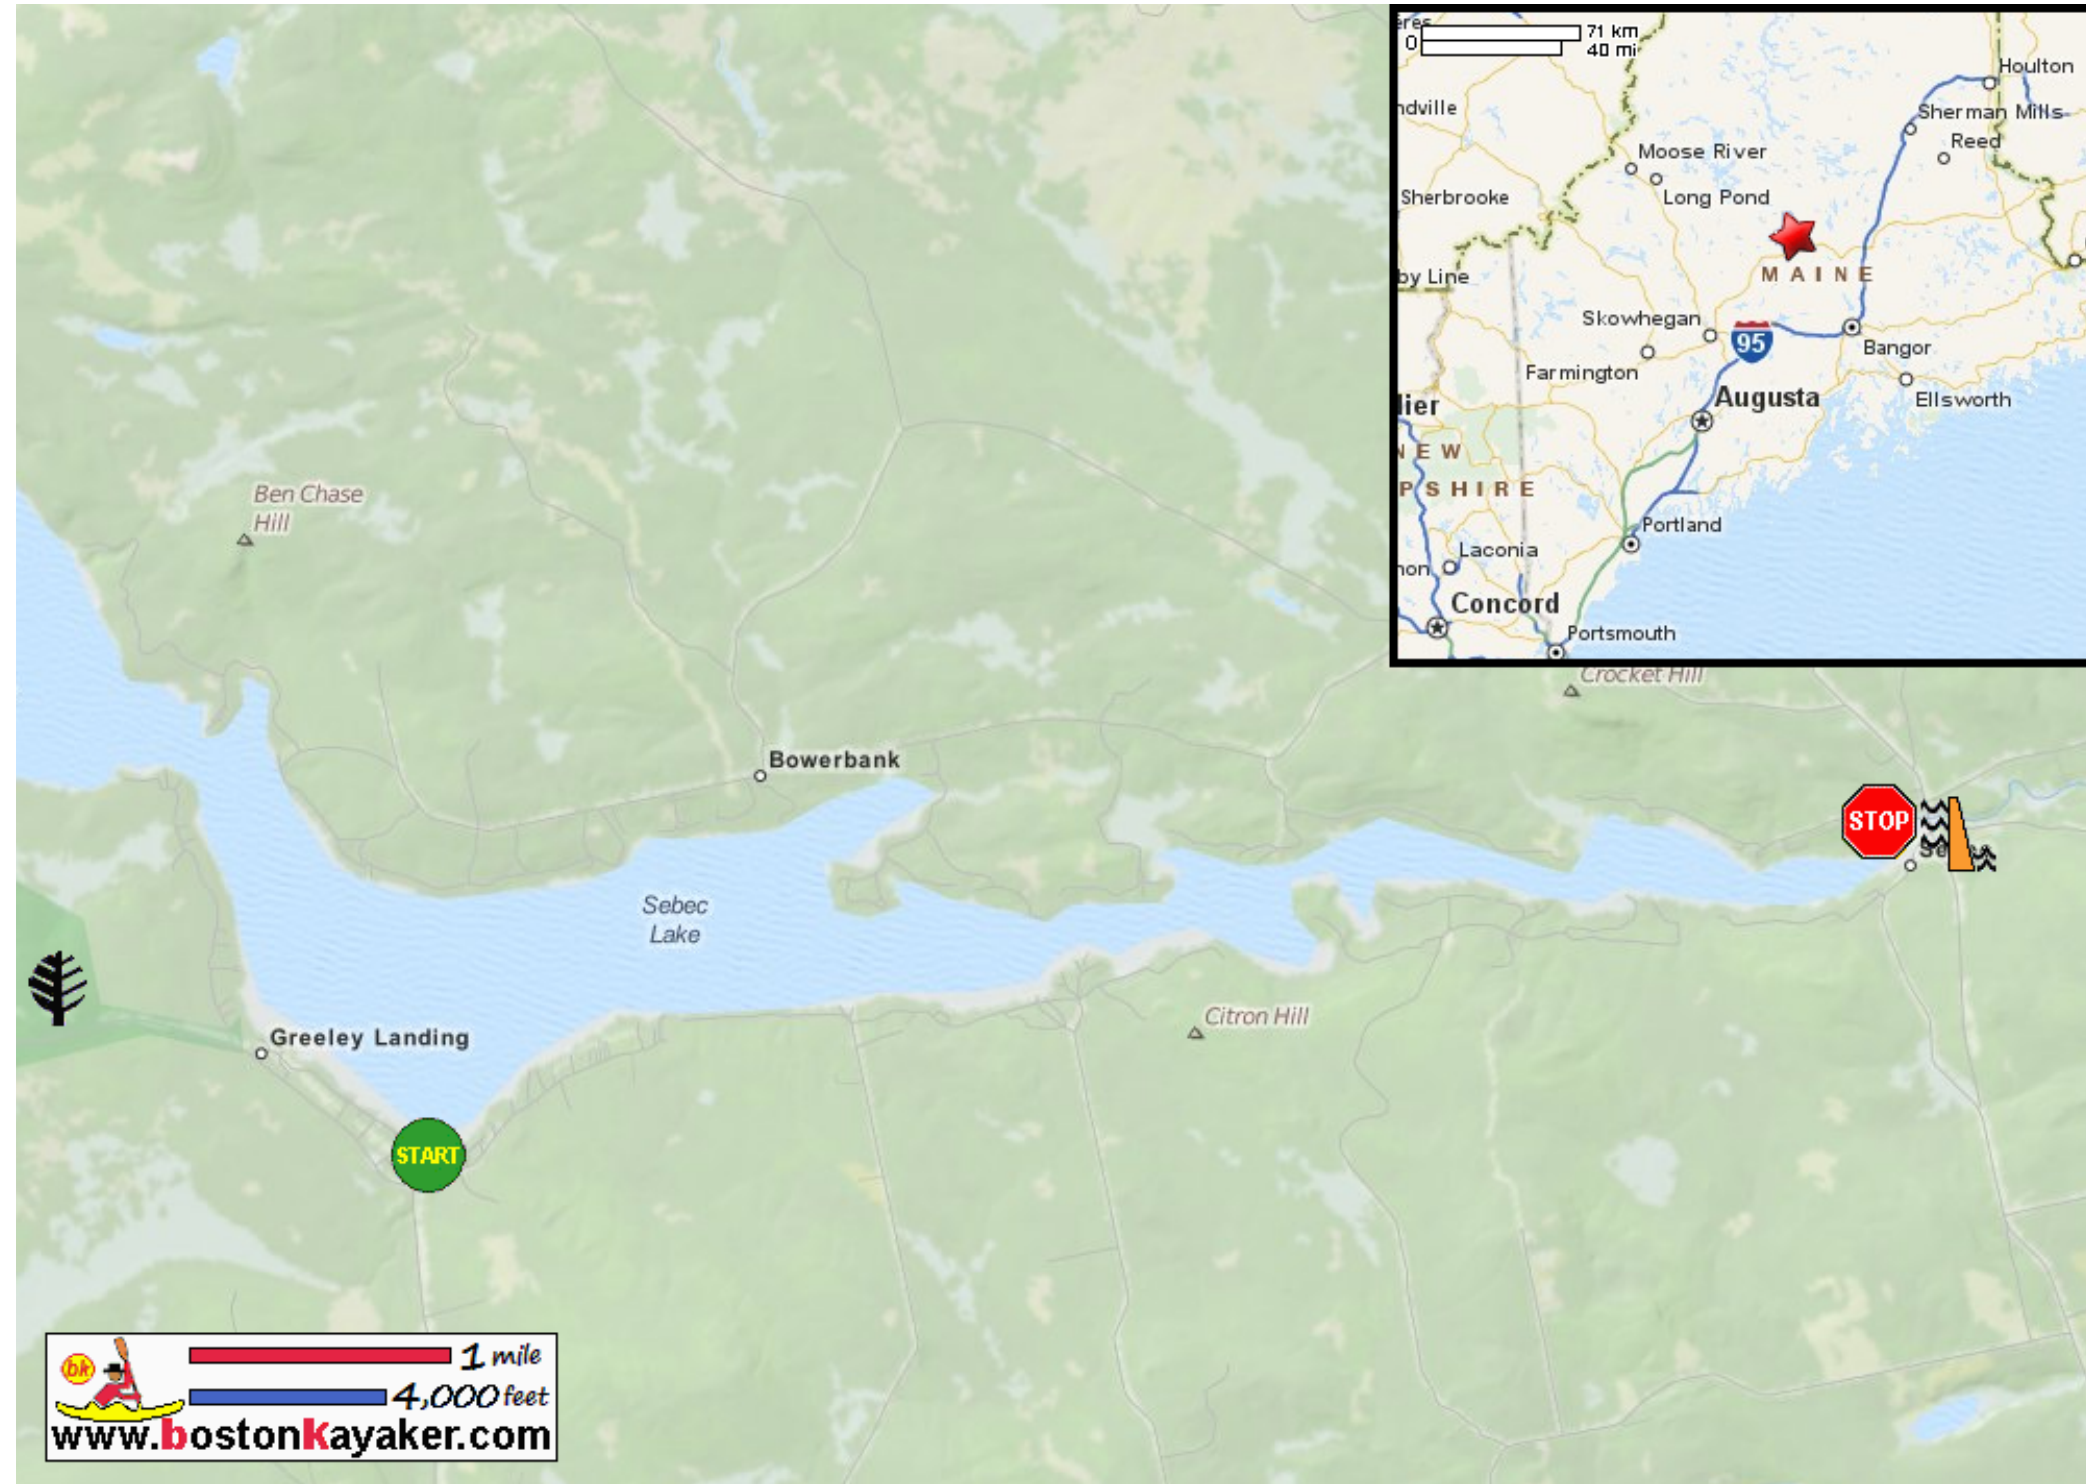

# Kayaking on Sebec Lake - from Dover-Foxcroft ME to Sebec ME

Put in at Greeley Landing Road in Dover-Foxcroft ME.

Take out at Cove Road in Sebec ME.

Estimated distance = 6.5 miles

Sebec Dam

Peaks-Kenny State Park