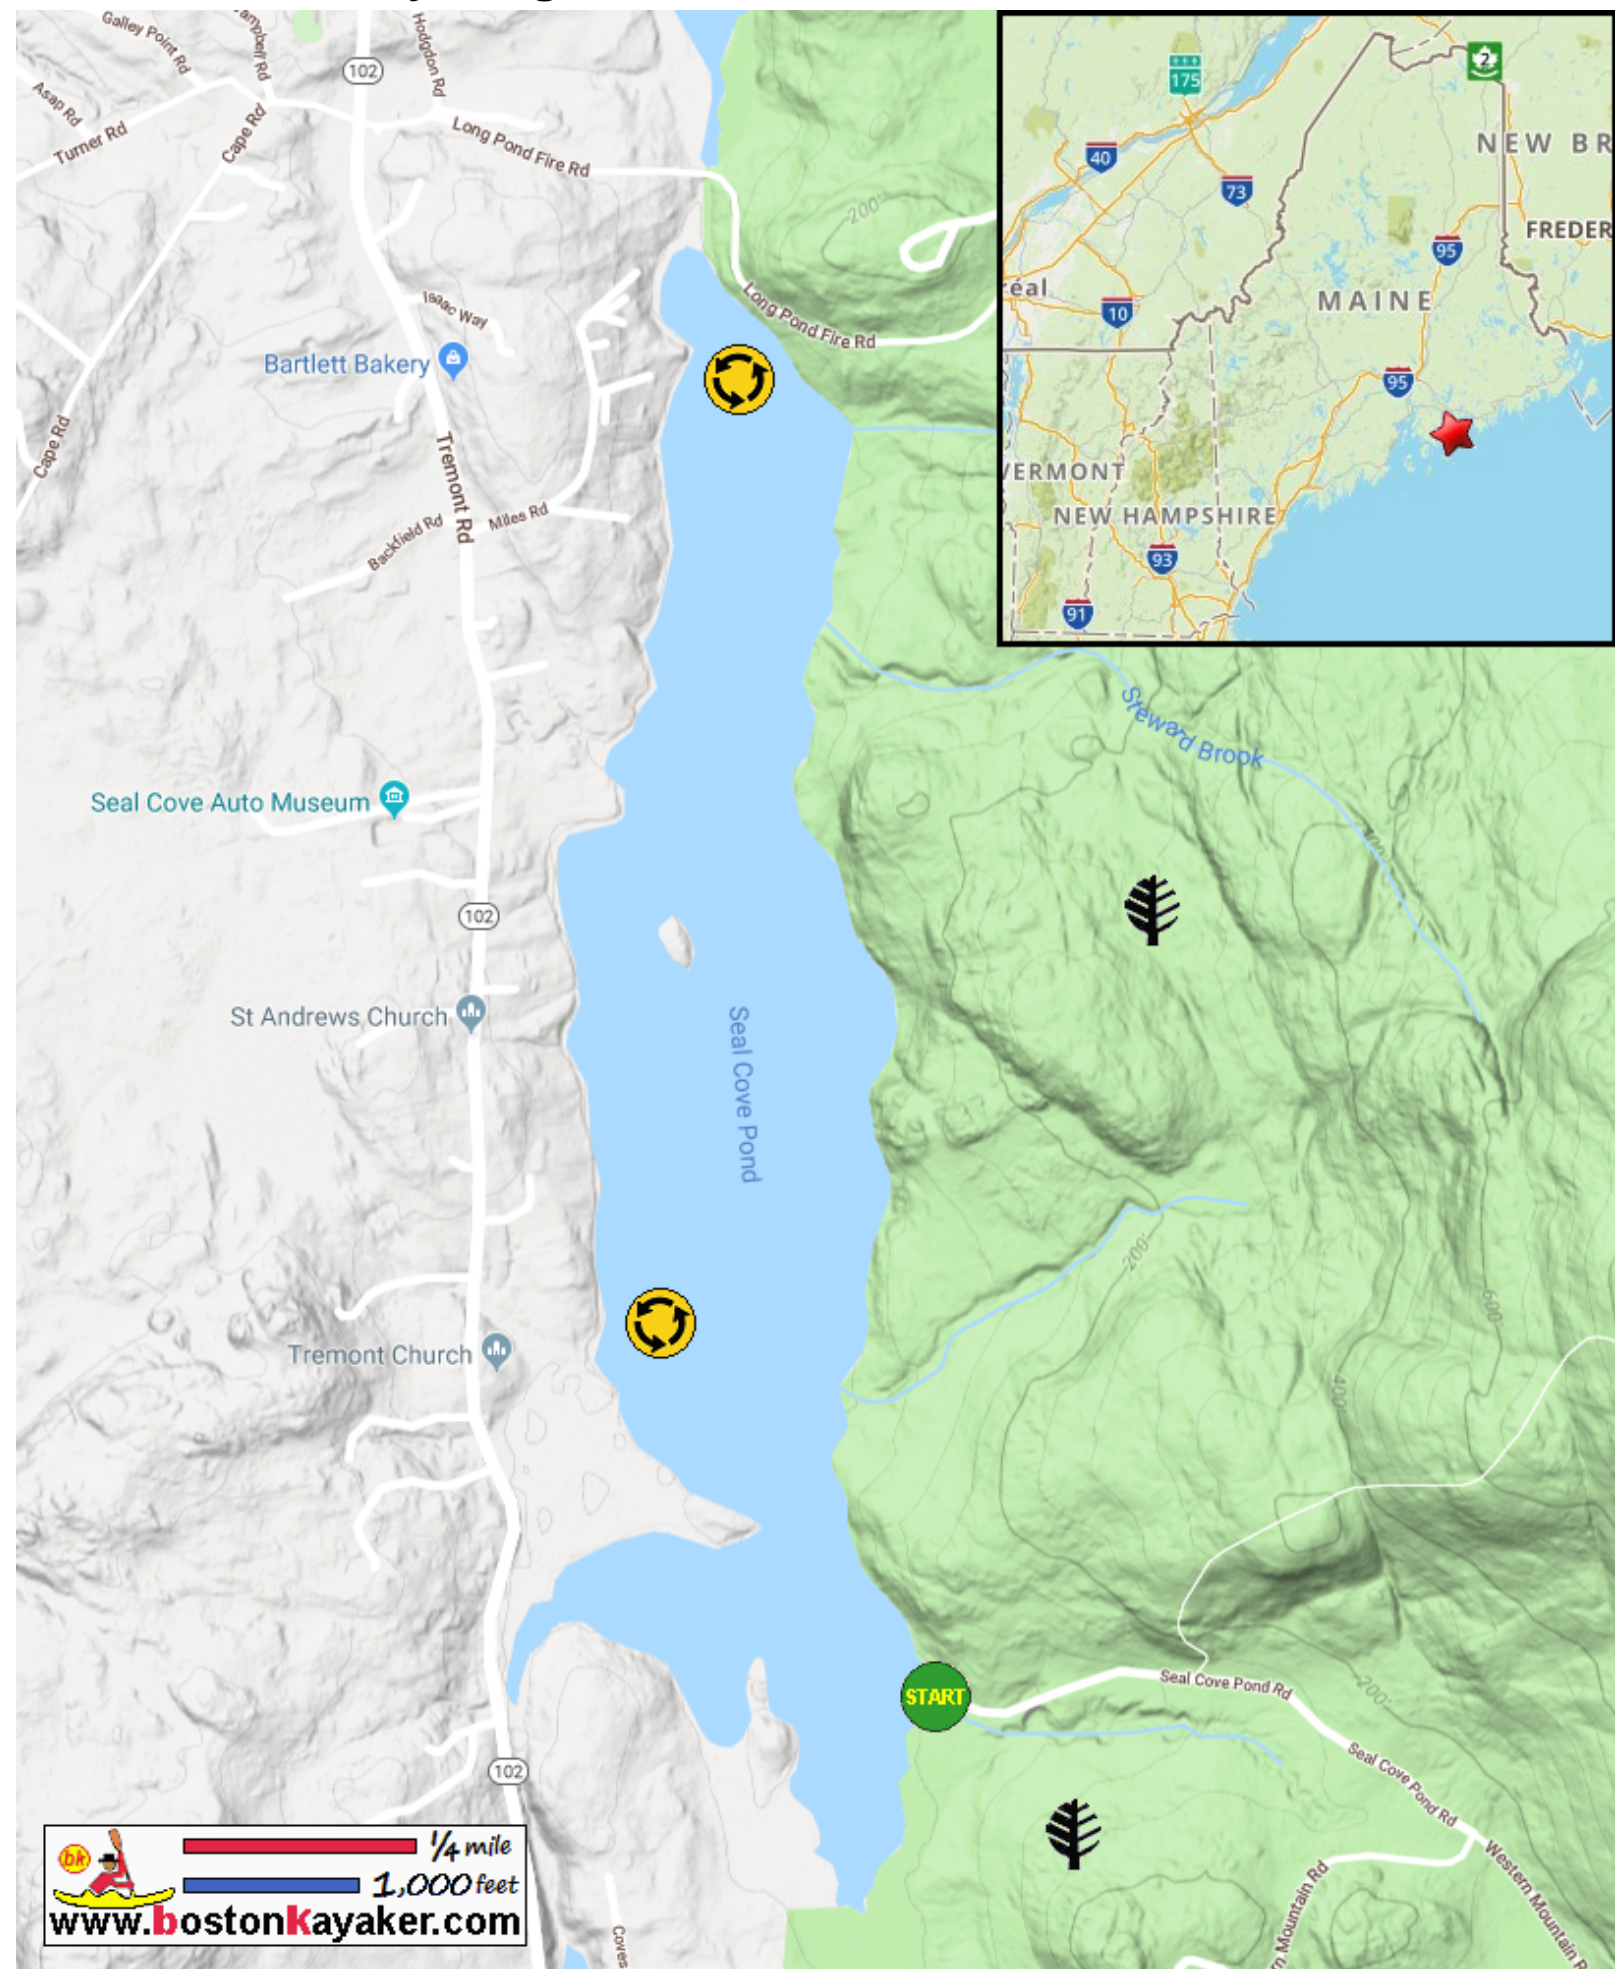

Kayaking on Seal Cove Pond - in Seal Cove ME

www.bostonkayaker.com

-  Put in at Seal Cove Pond Road in Seal Cove ME.
-  Paddle around Seal Cove Pond and return.
-  Estimated round trip distance = 3+ miles
-  Acadia National Park