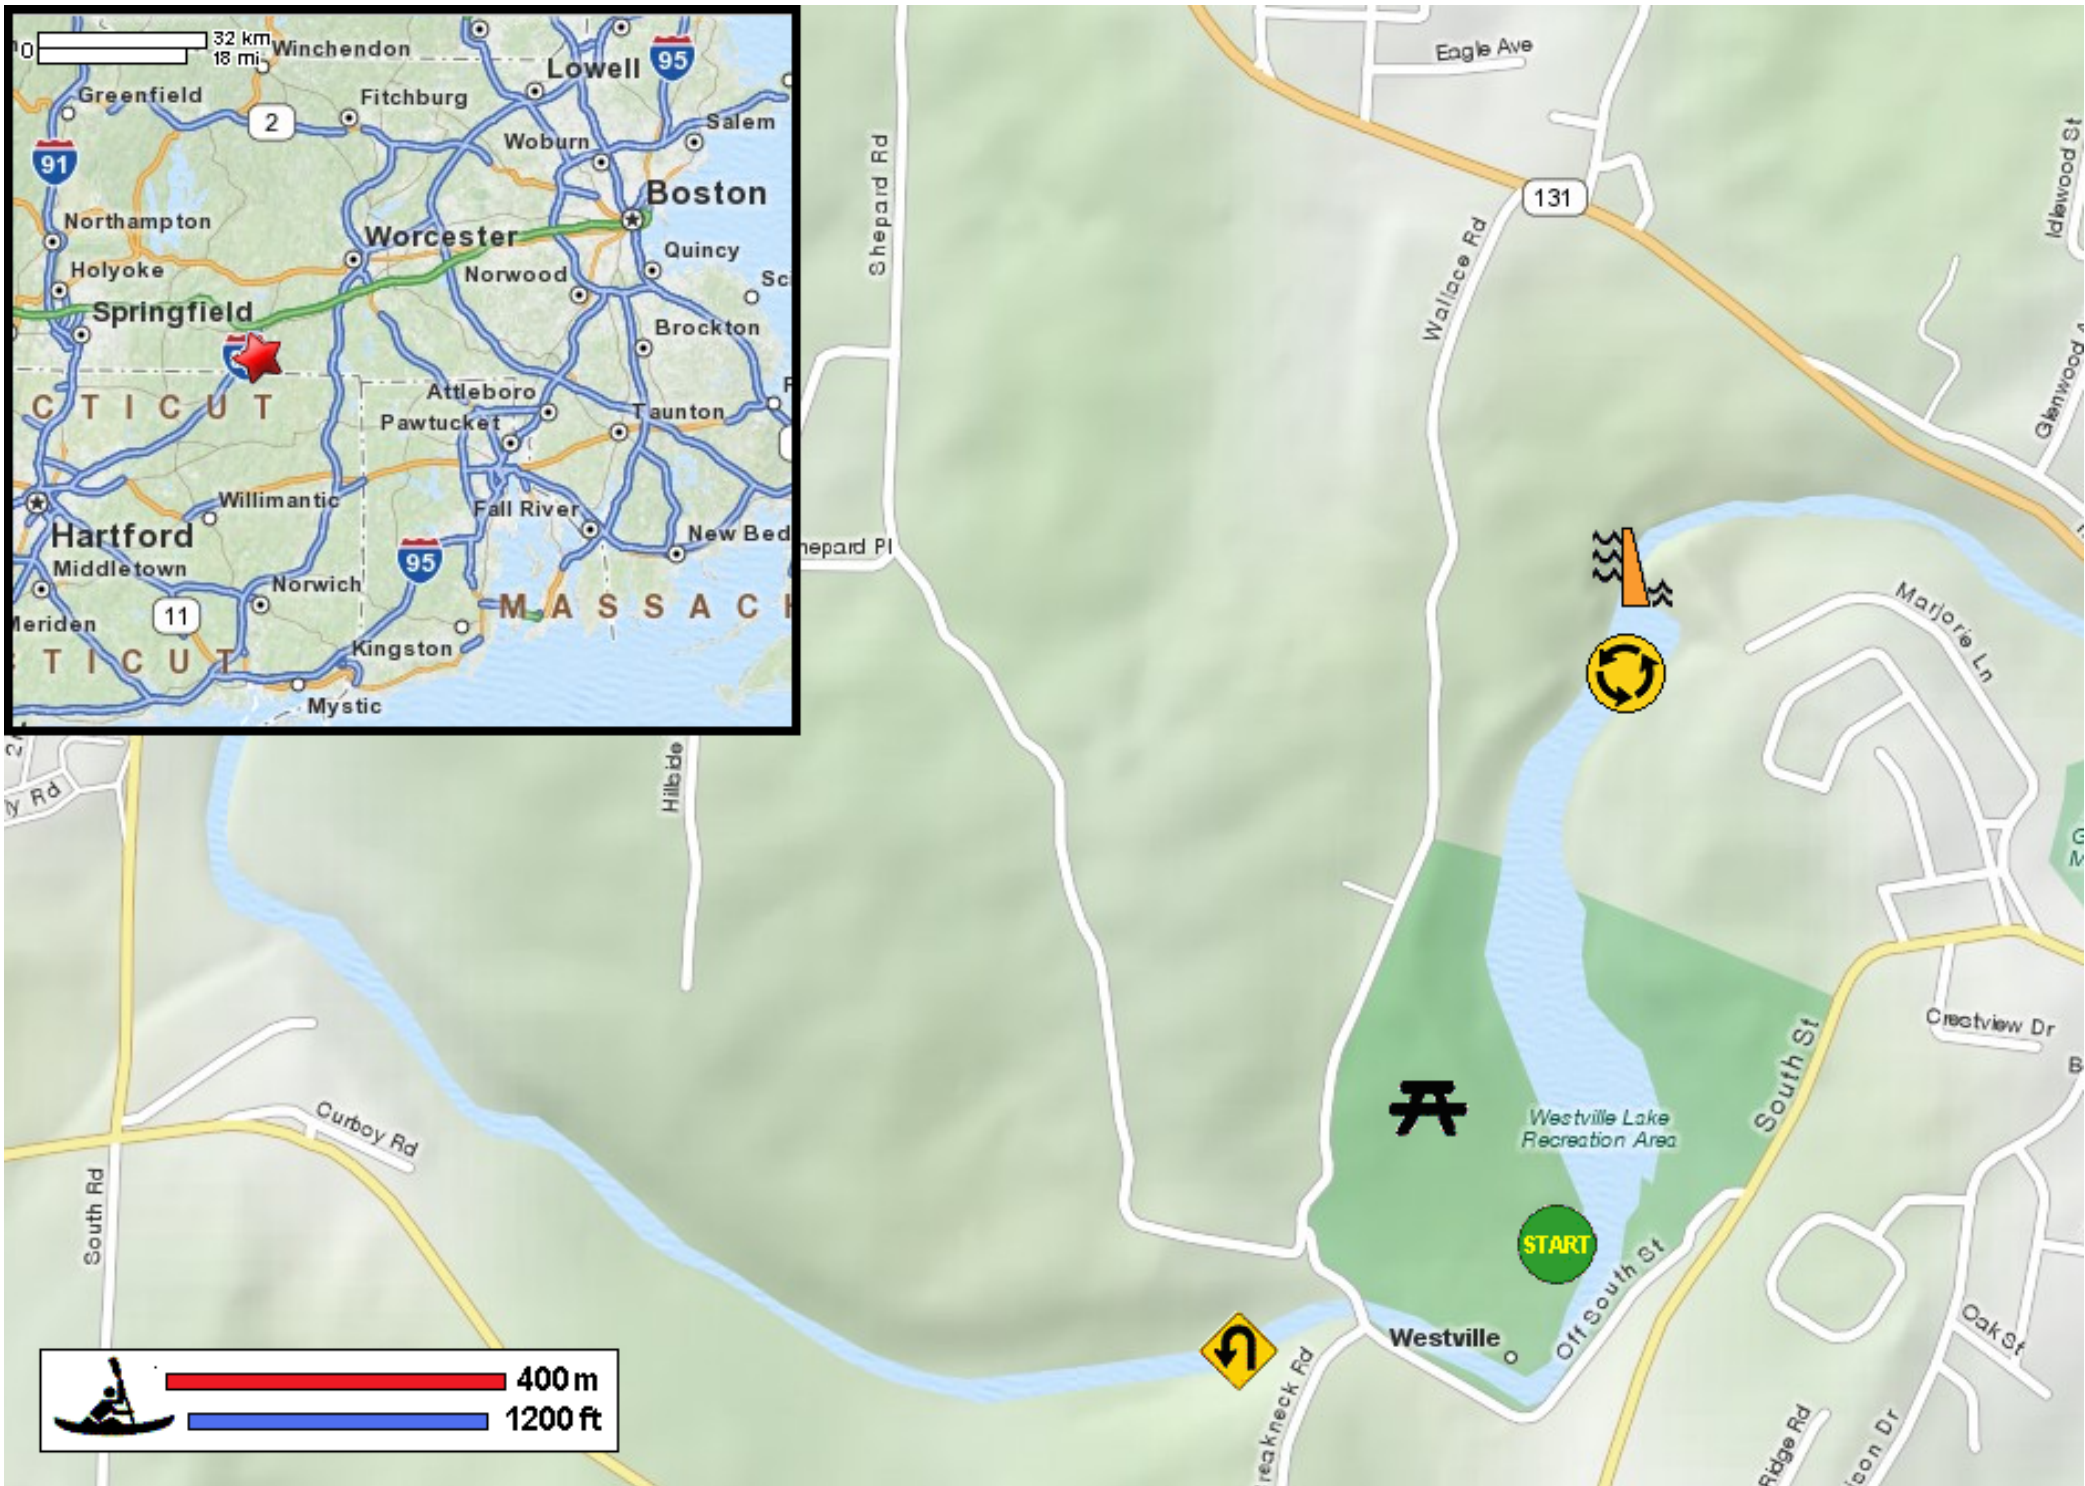

# Kayaking on Quinebaug River and Westville Lake - in Southbridge MA

-  Put in at Westville Lake ramp in Wallace Road in Southbridge MA.
-  Paddle upriver past the bridge and turn around.
-  Paddle towards dam and around lake.
-  Estimated round trip distance = 2 miles
-  Westville Lake Rec Area
-  Westville Lake Dam