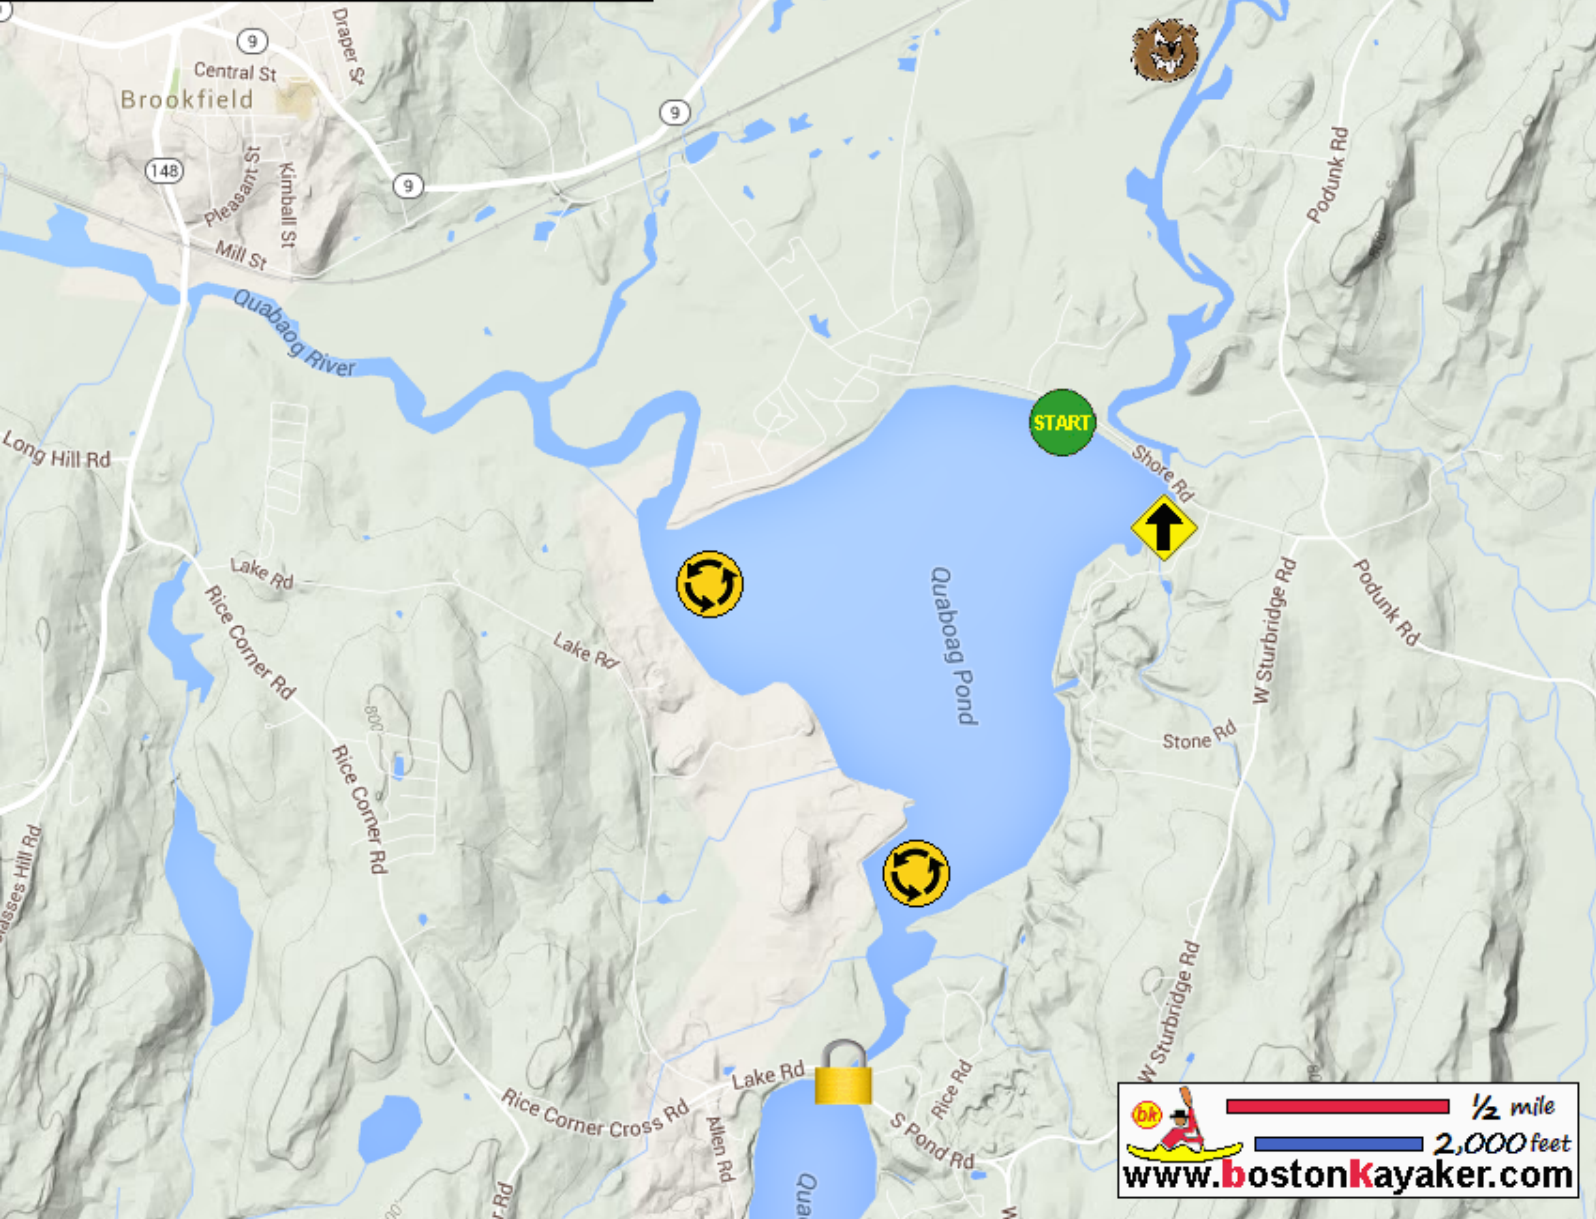

Kayaking on Quaboag Pond and East Brookfield River - in Brookfield MA

-  Put in Quaboag Street ramp in Brookfield MA.
-  Paddle around Quaboag Pond.
-  Paddle north under bridge.
-  Paddle up into East Brookfield River and return. Can be shallow.
-  Lake Lock and Level Control
-  Lashaway Lake Dam
-  Expect beaver dams on this route.