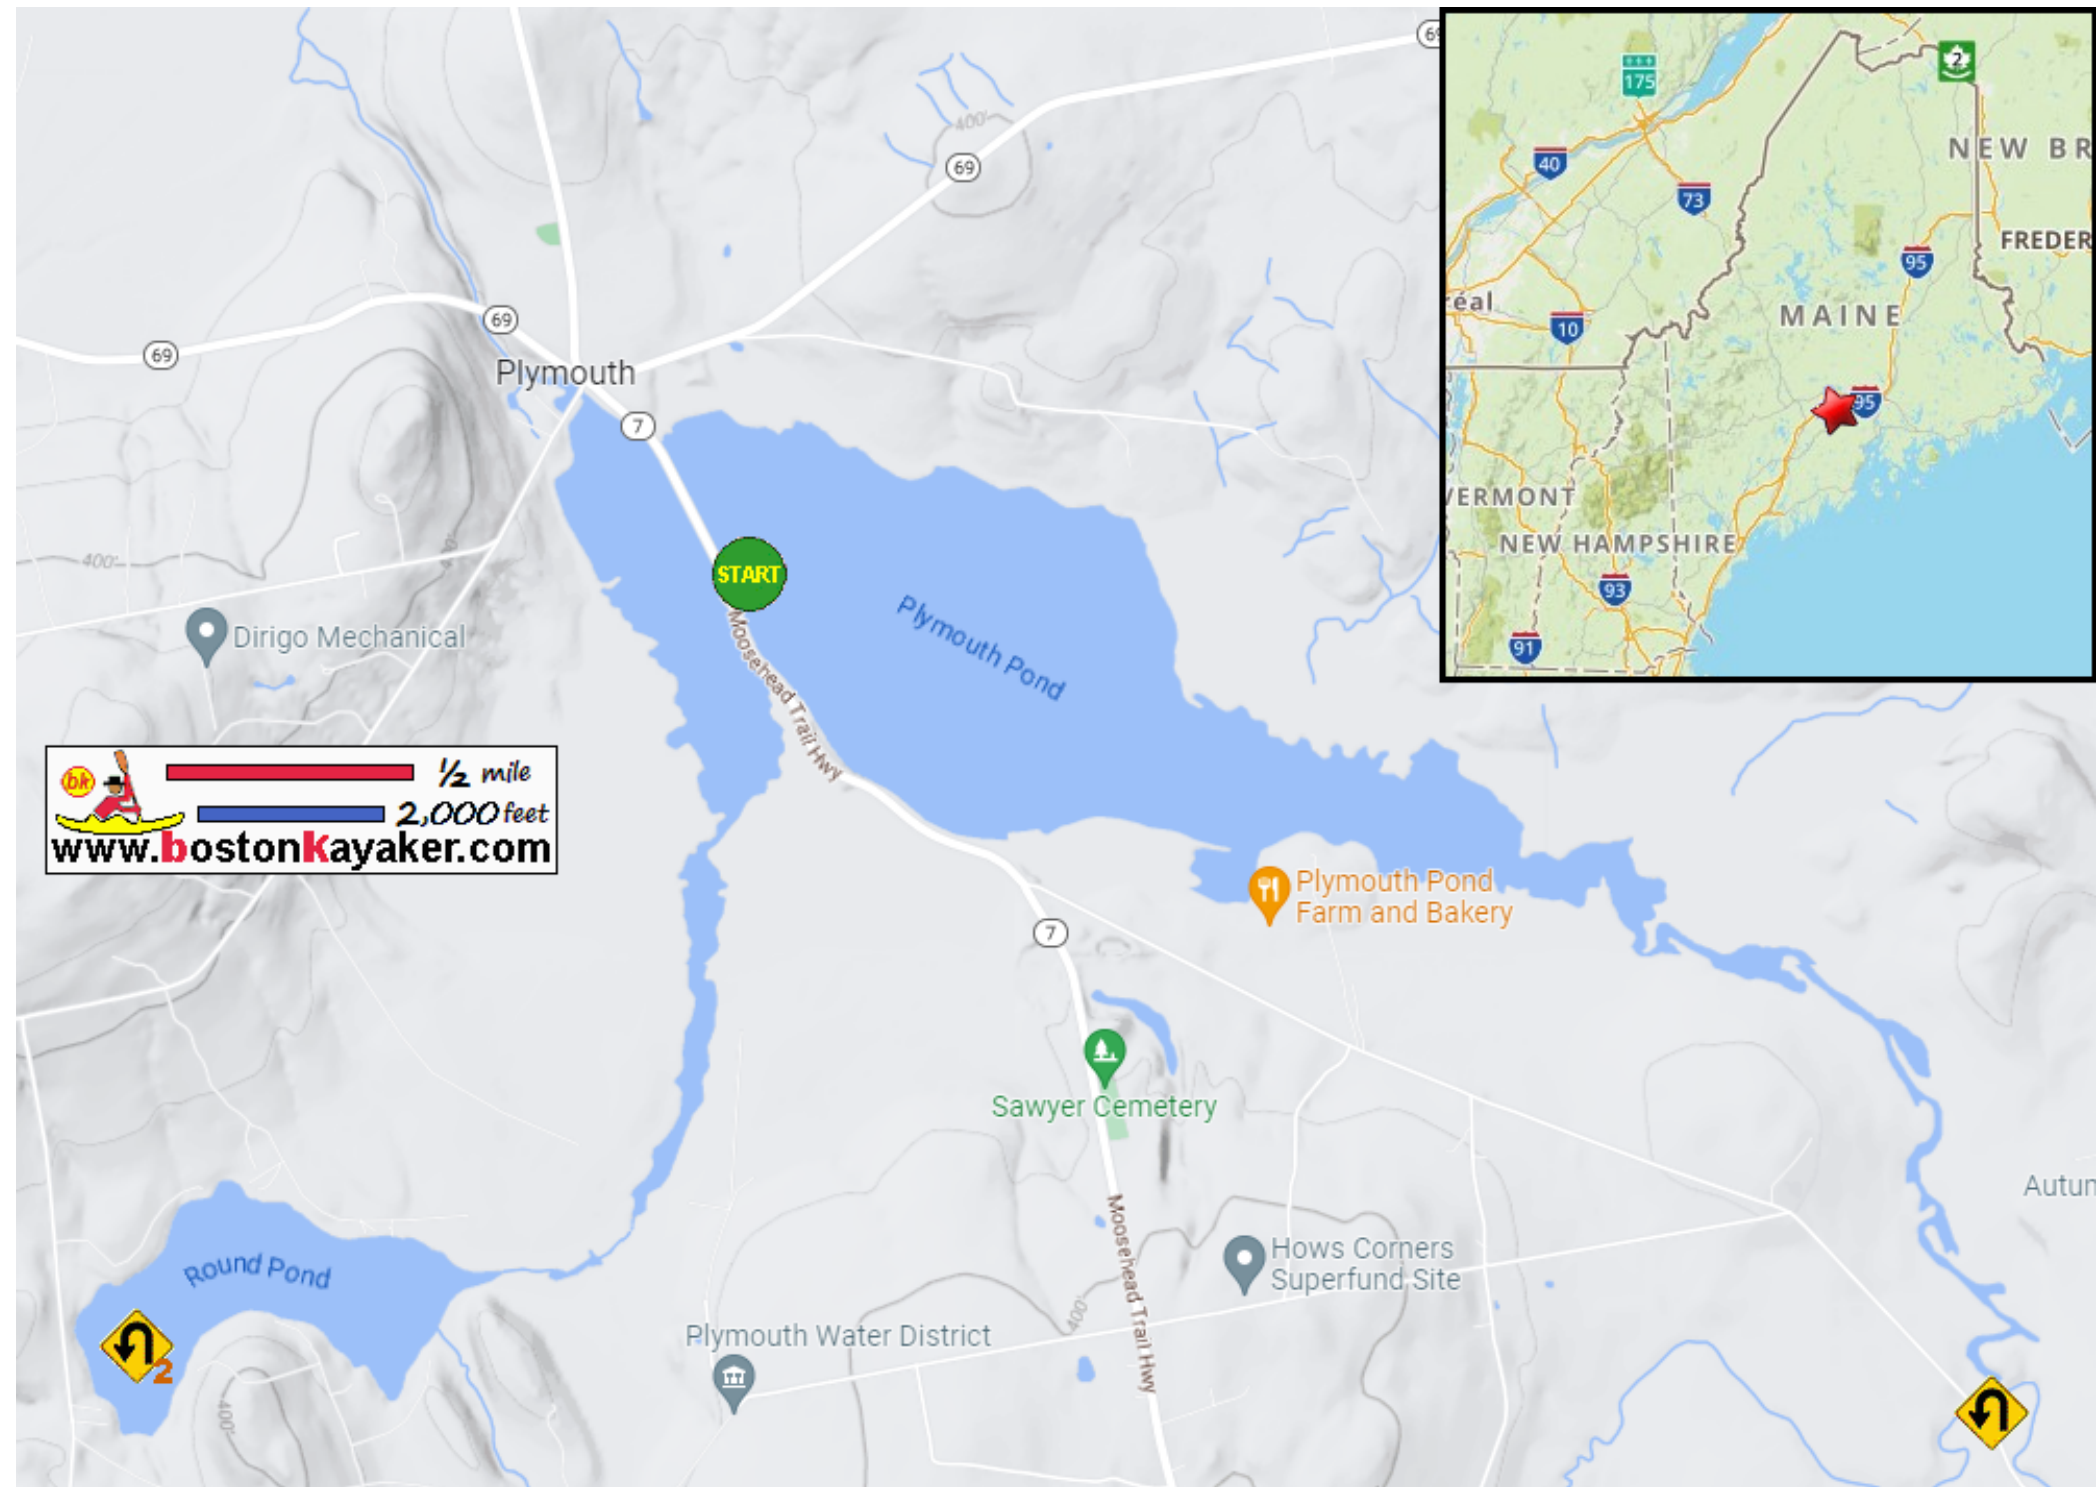

Kayaking on Plymouth Pond - in Plymouth ME

  1/2 mile
 2,000 feet
www.bostonkayaker.com

Put in at Route 7 in Plymouth ME.

Paddle into Plymouth Pond inlet and return.

Estimated round trip distance = 5+ miles

Paddle to Round Pond and return. Extra 3+ miles.