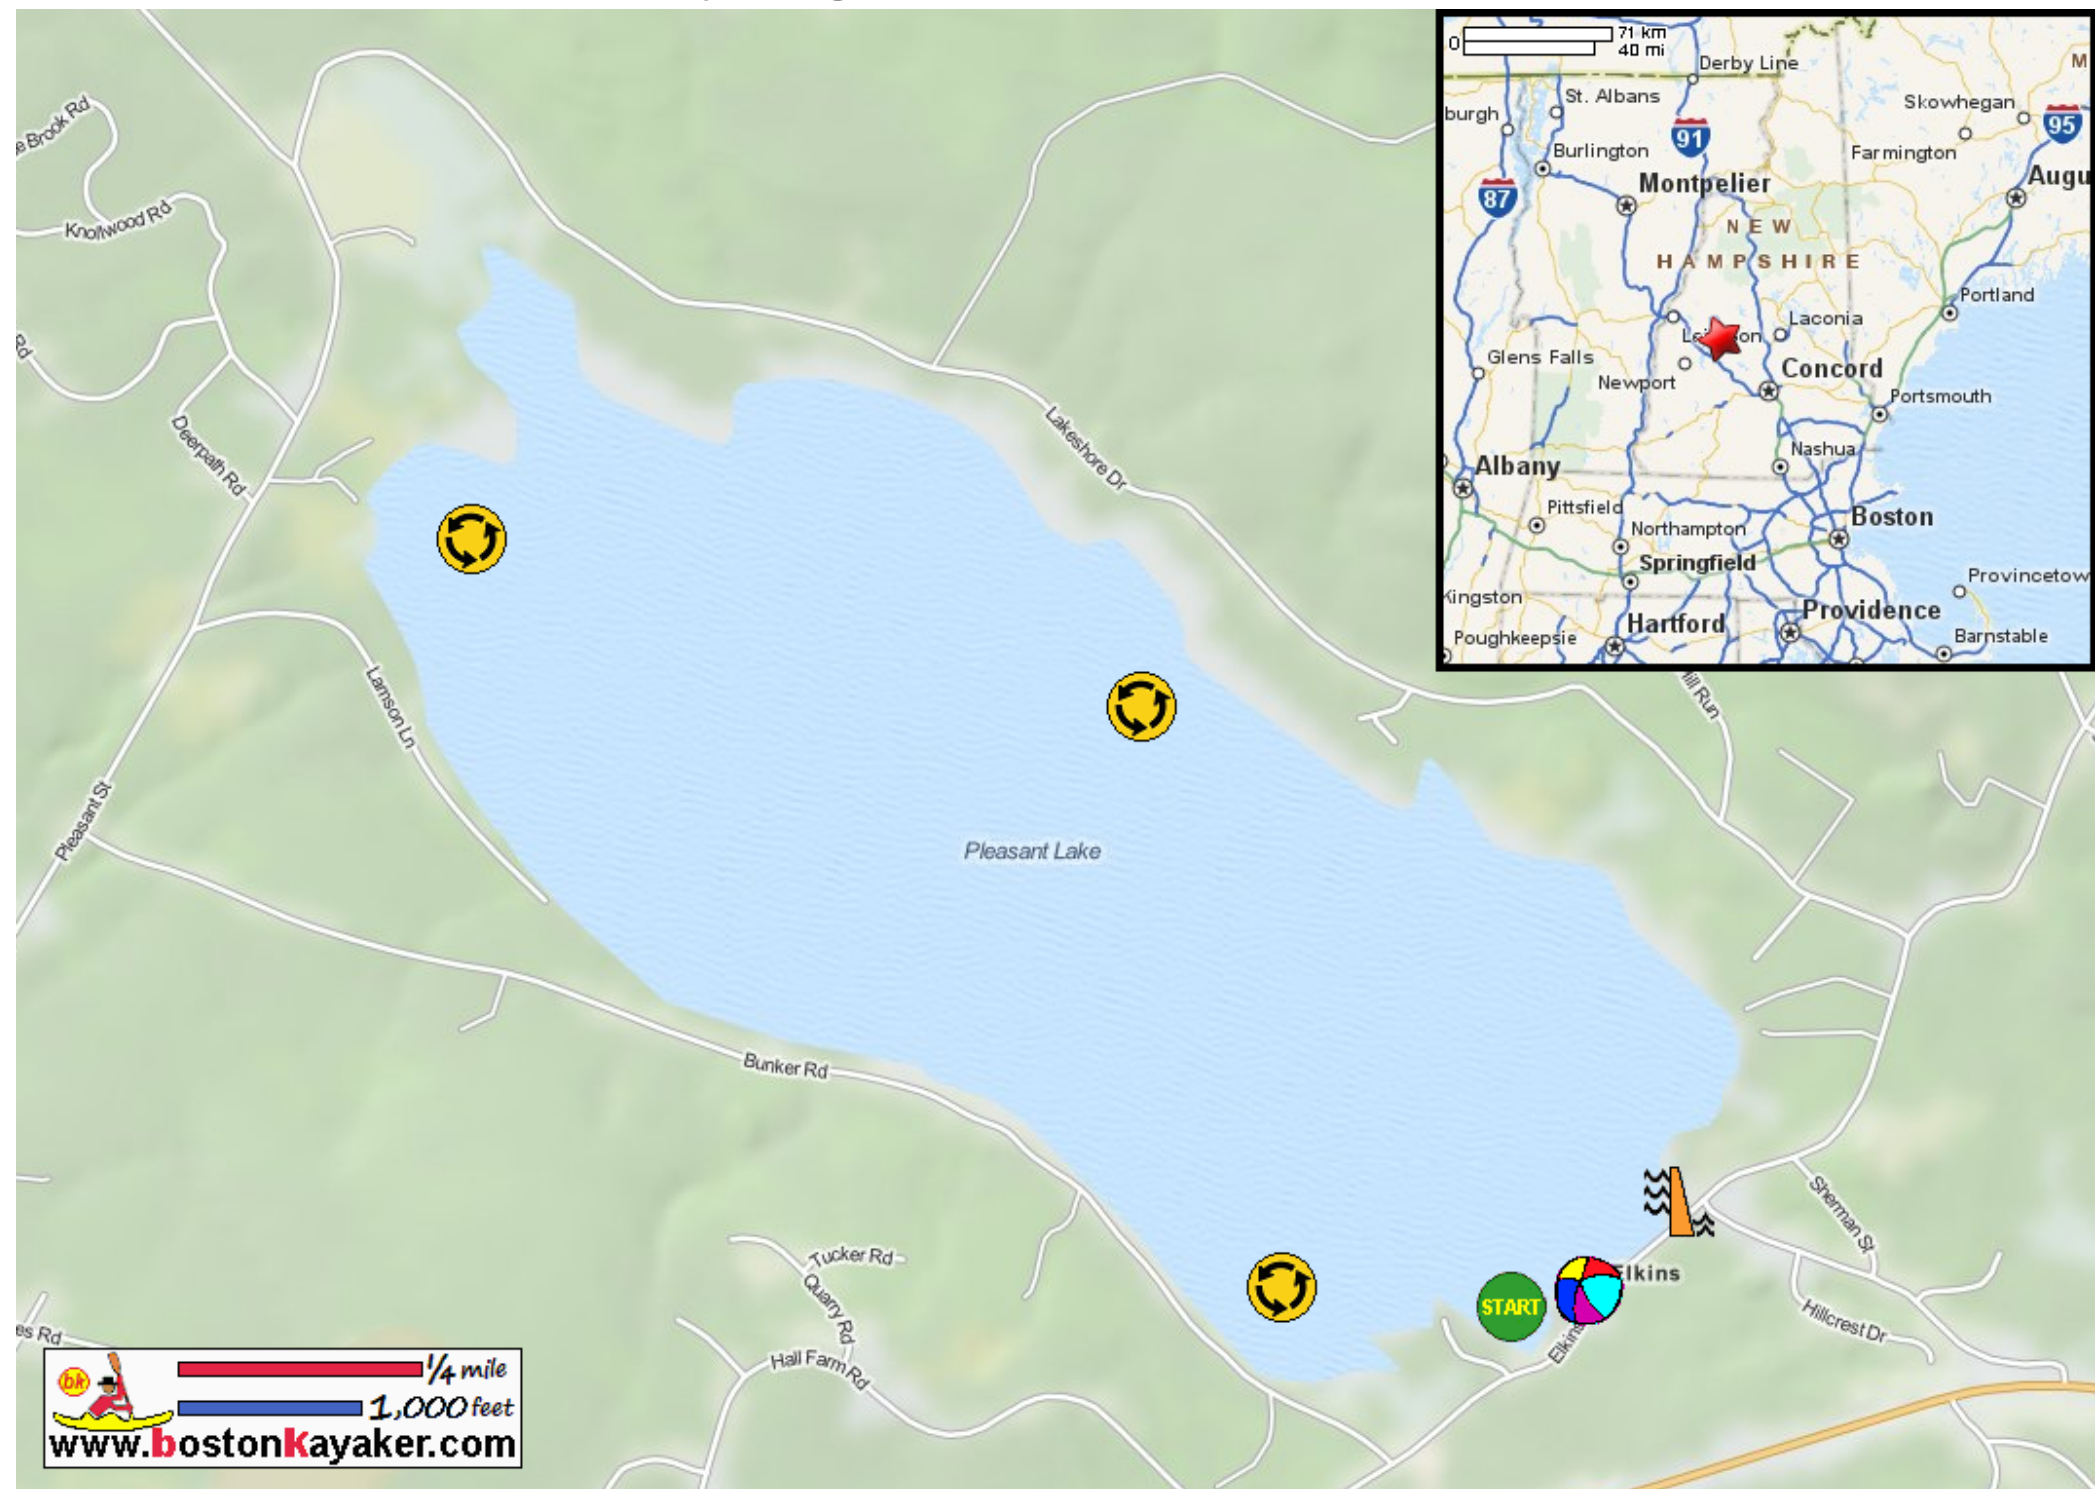

Kayaking on Pleasant Lake - in Elkins NH

Put in at Elkins Road ramp in Elkins NH.

Paddle around Pleasant Lake and return.

Estimated round trip distance = 3.5+ miles

Pleasant Lake Dam

Elkins beach and recreation area