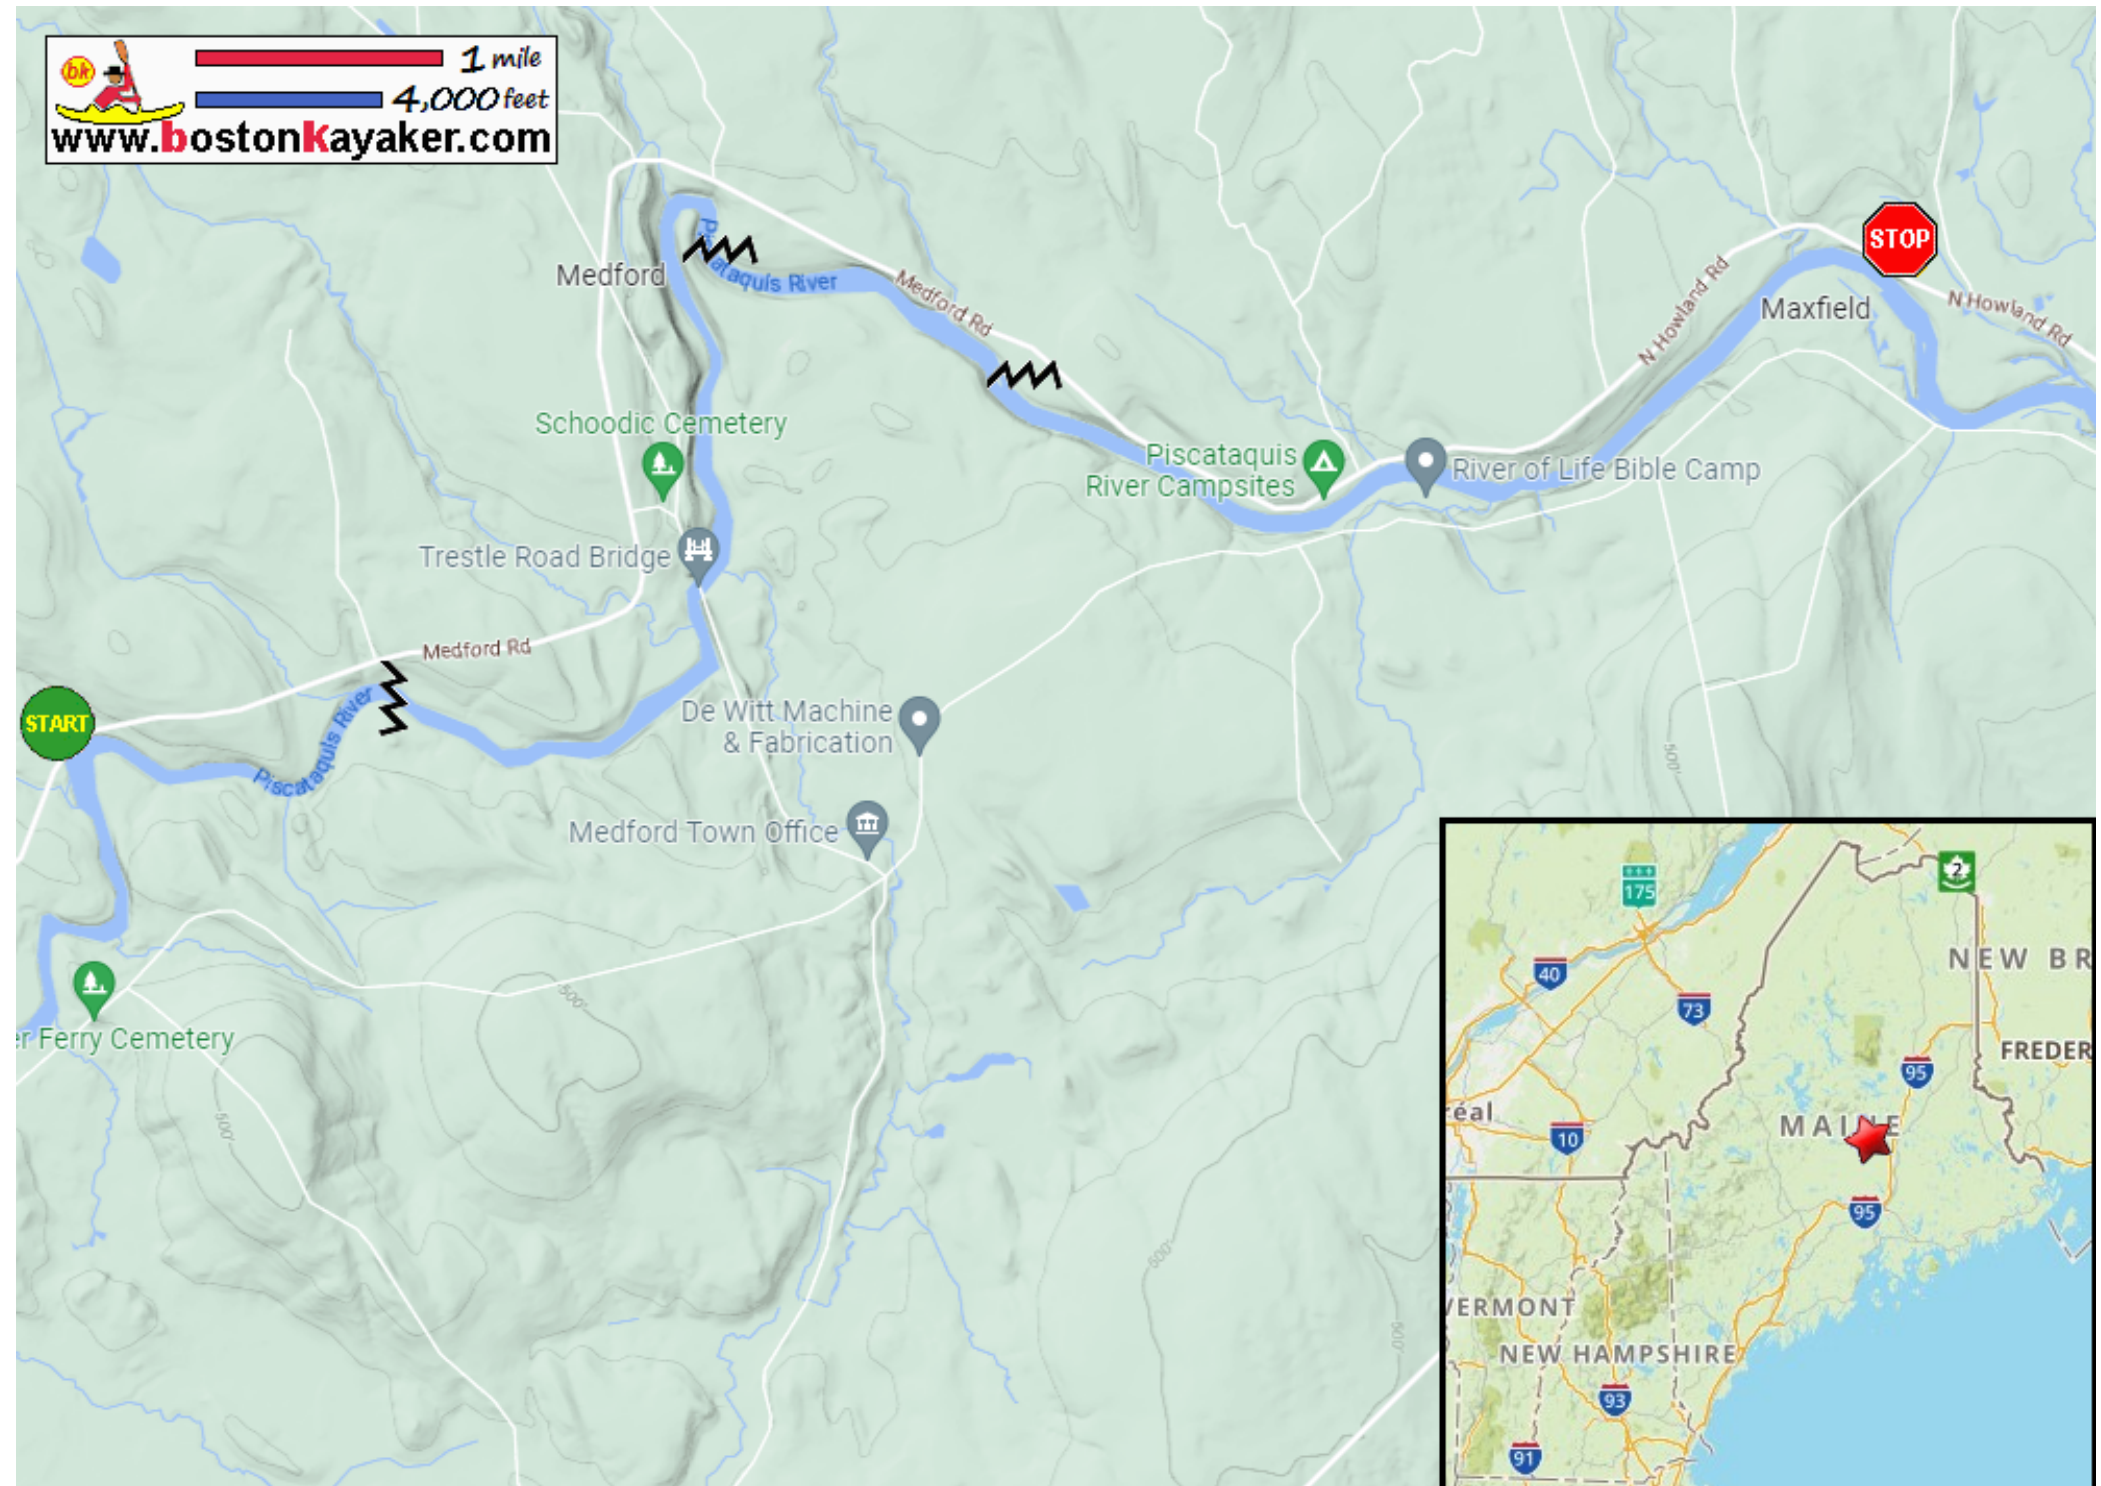

# Kayaking on Piscataquis River - from Medford ME to Maxfield ME

1 mile  
4,000 feet  
[www.bostonkayaker.com](http://www.bostonkayaker.com)

Put in at Medford Road roadside in Medford ME.

Take out at North Howland Road roadside in Maxfield ME.

Estimated distance = 10.5 miles

Class I - II rapids