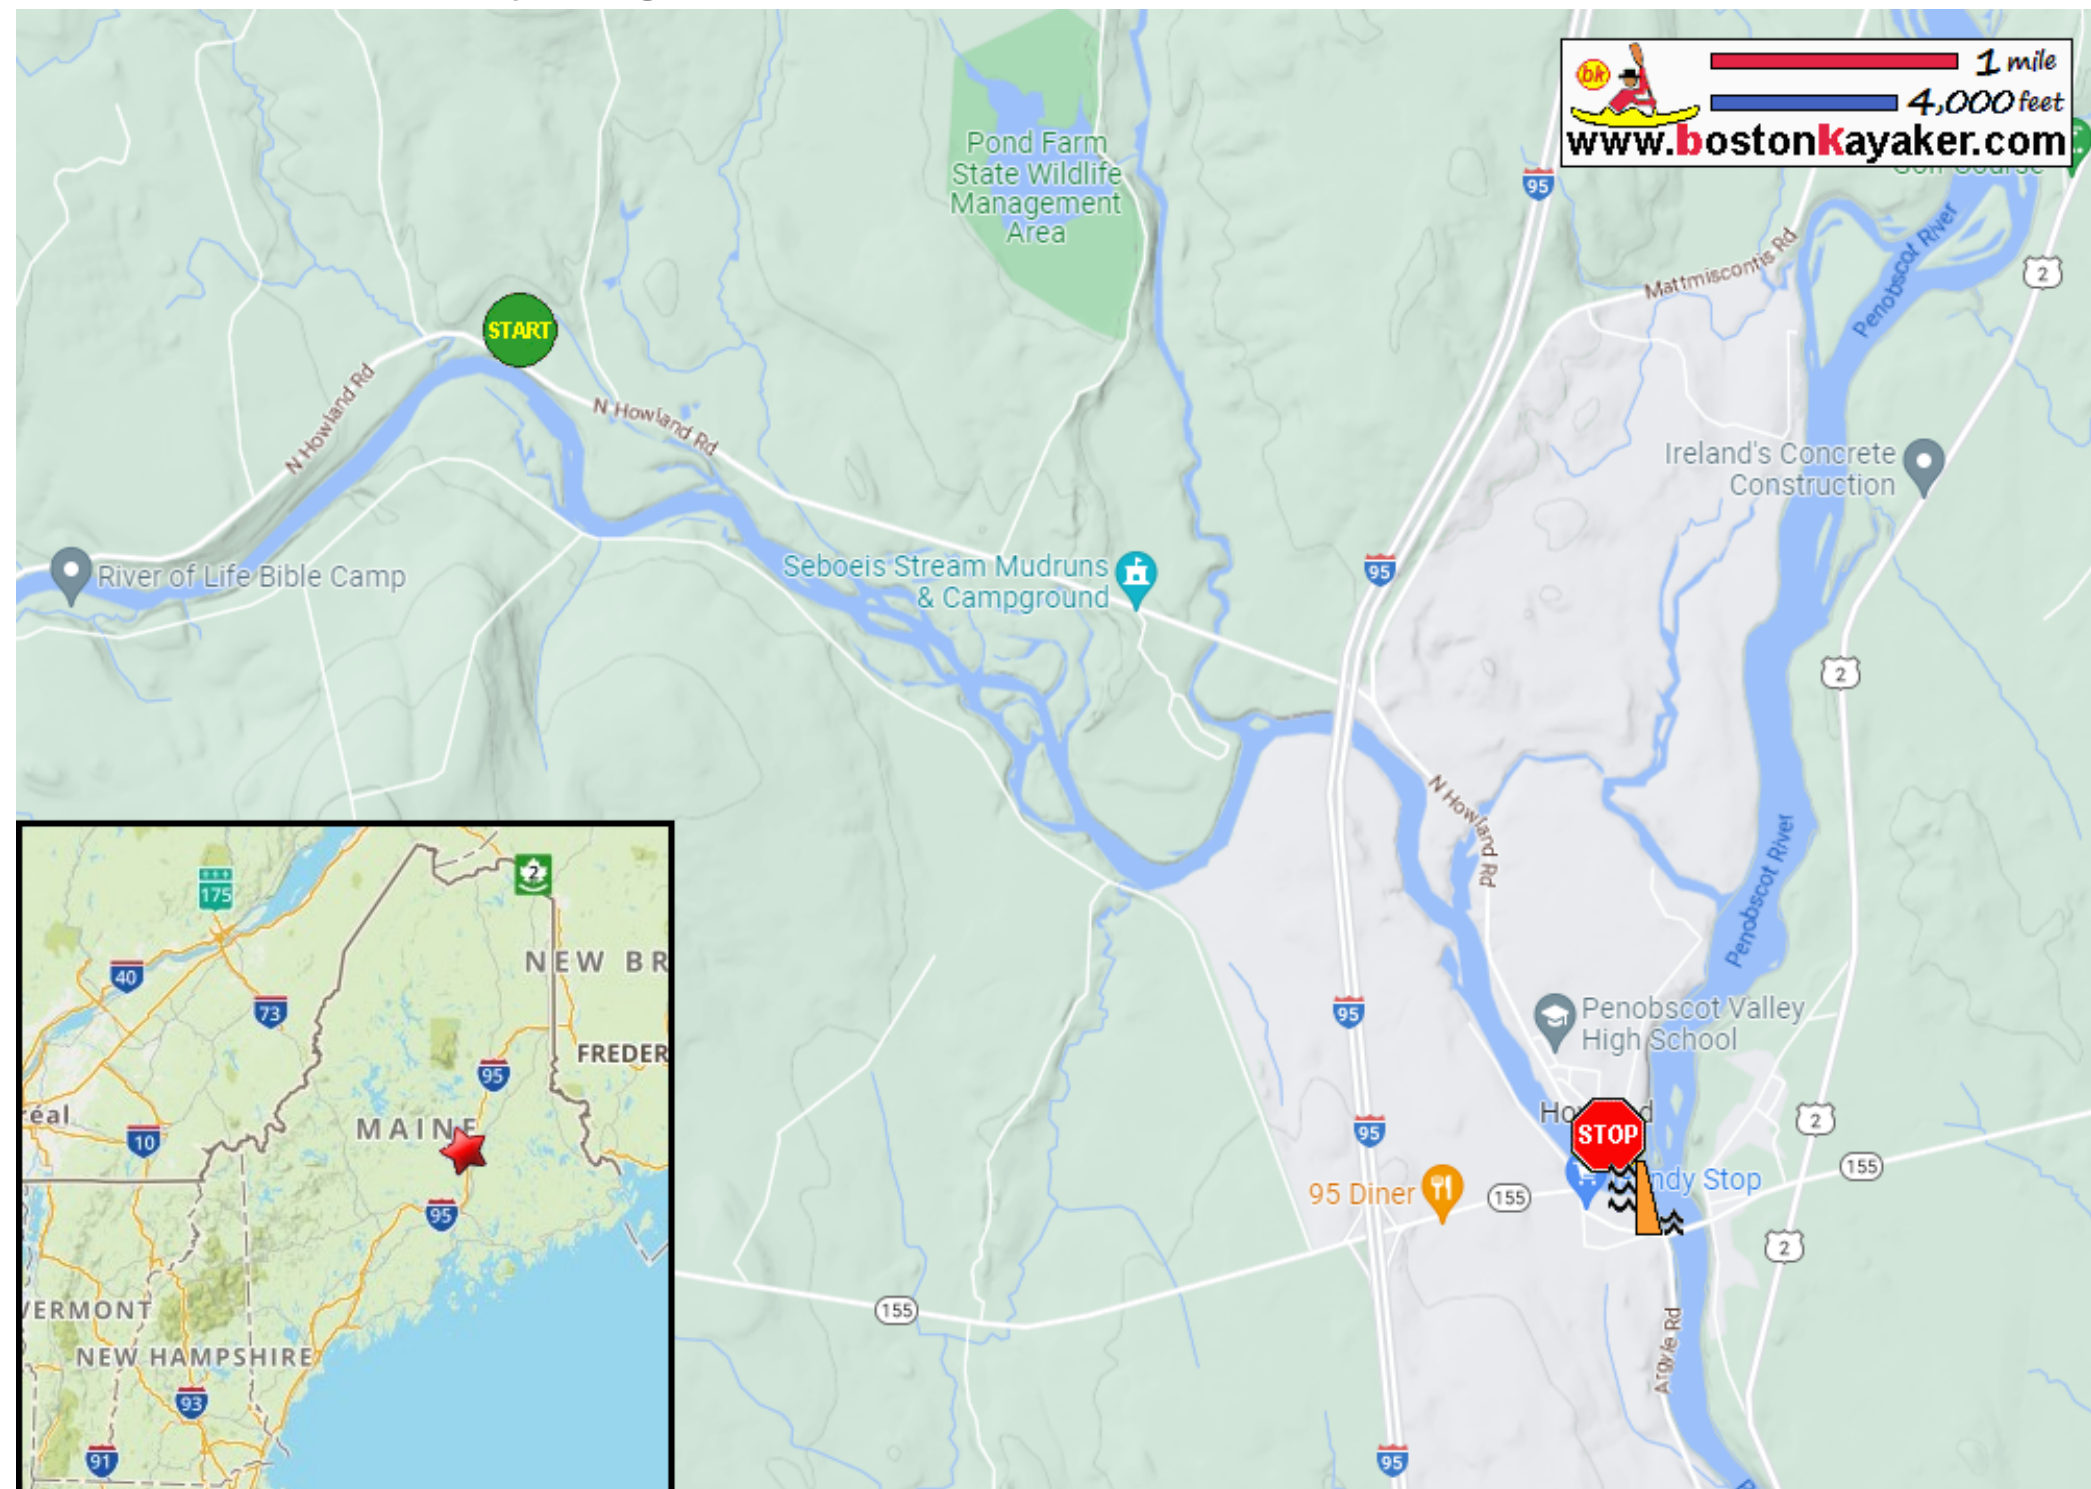

# Kayaking on Piscataquis River - from Maxfield ME to Howland ME

1 mile  
4,000 feet  
[www.bostonkayaker.com](http://www.bostonkayaker.com)

Put in at roadside North Howland Road in Maxfield ME.

Take out at Water Street in Howland ME.

Estimated distance = 6.5 miles

Howland Dam