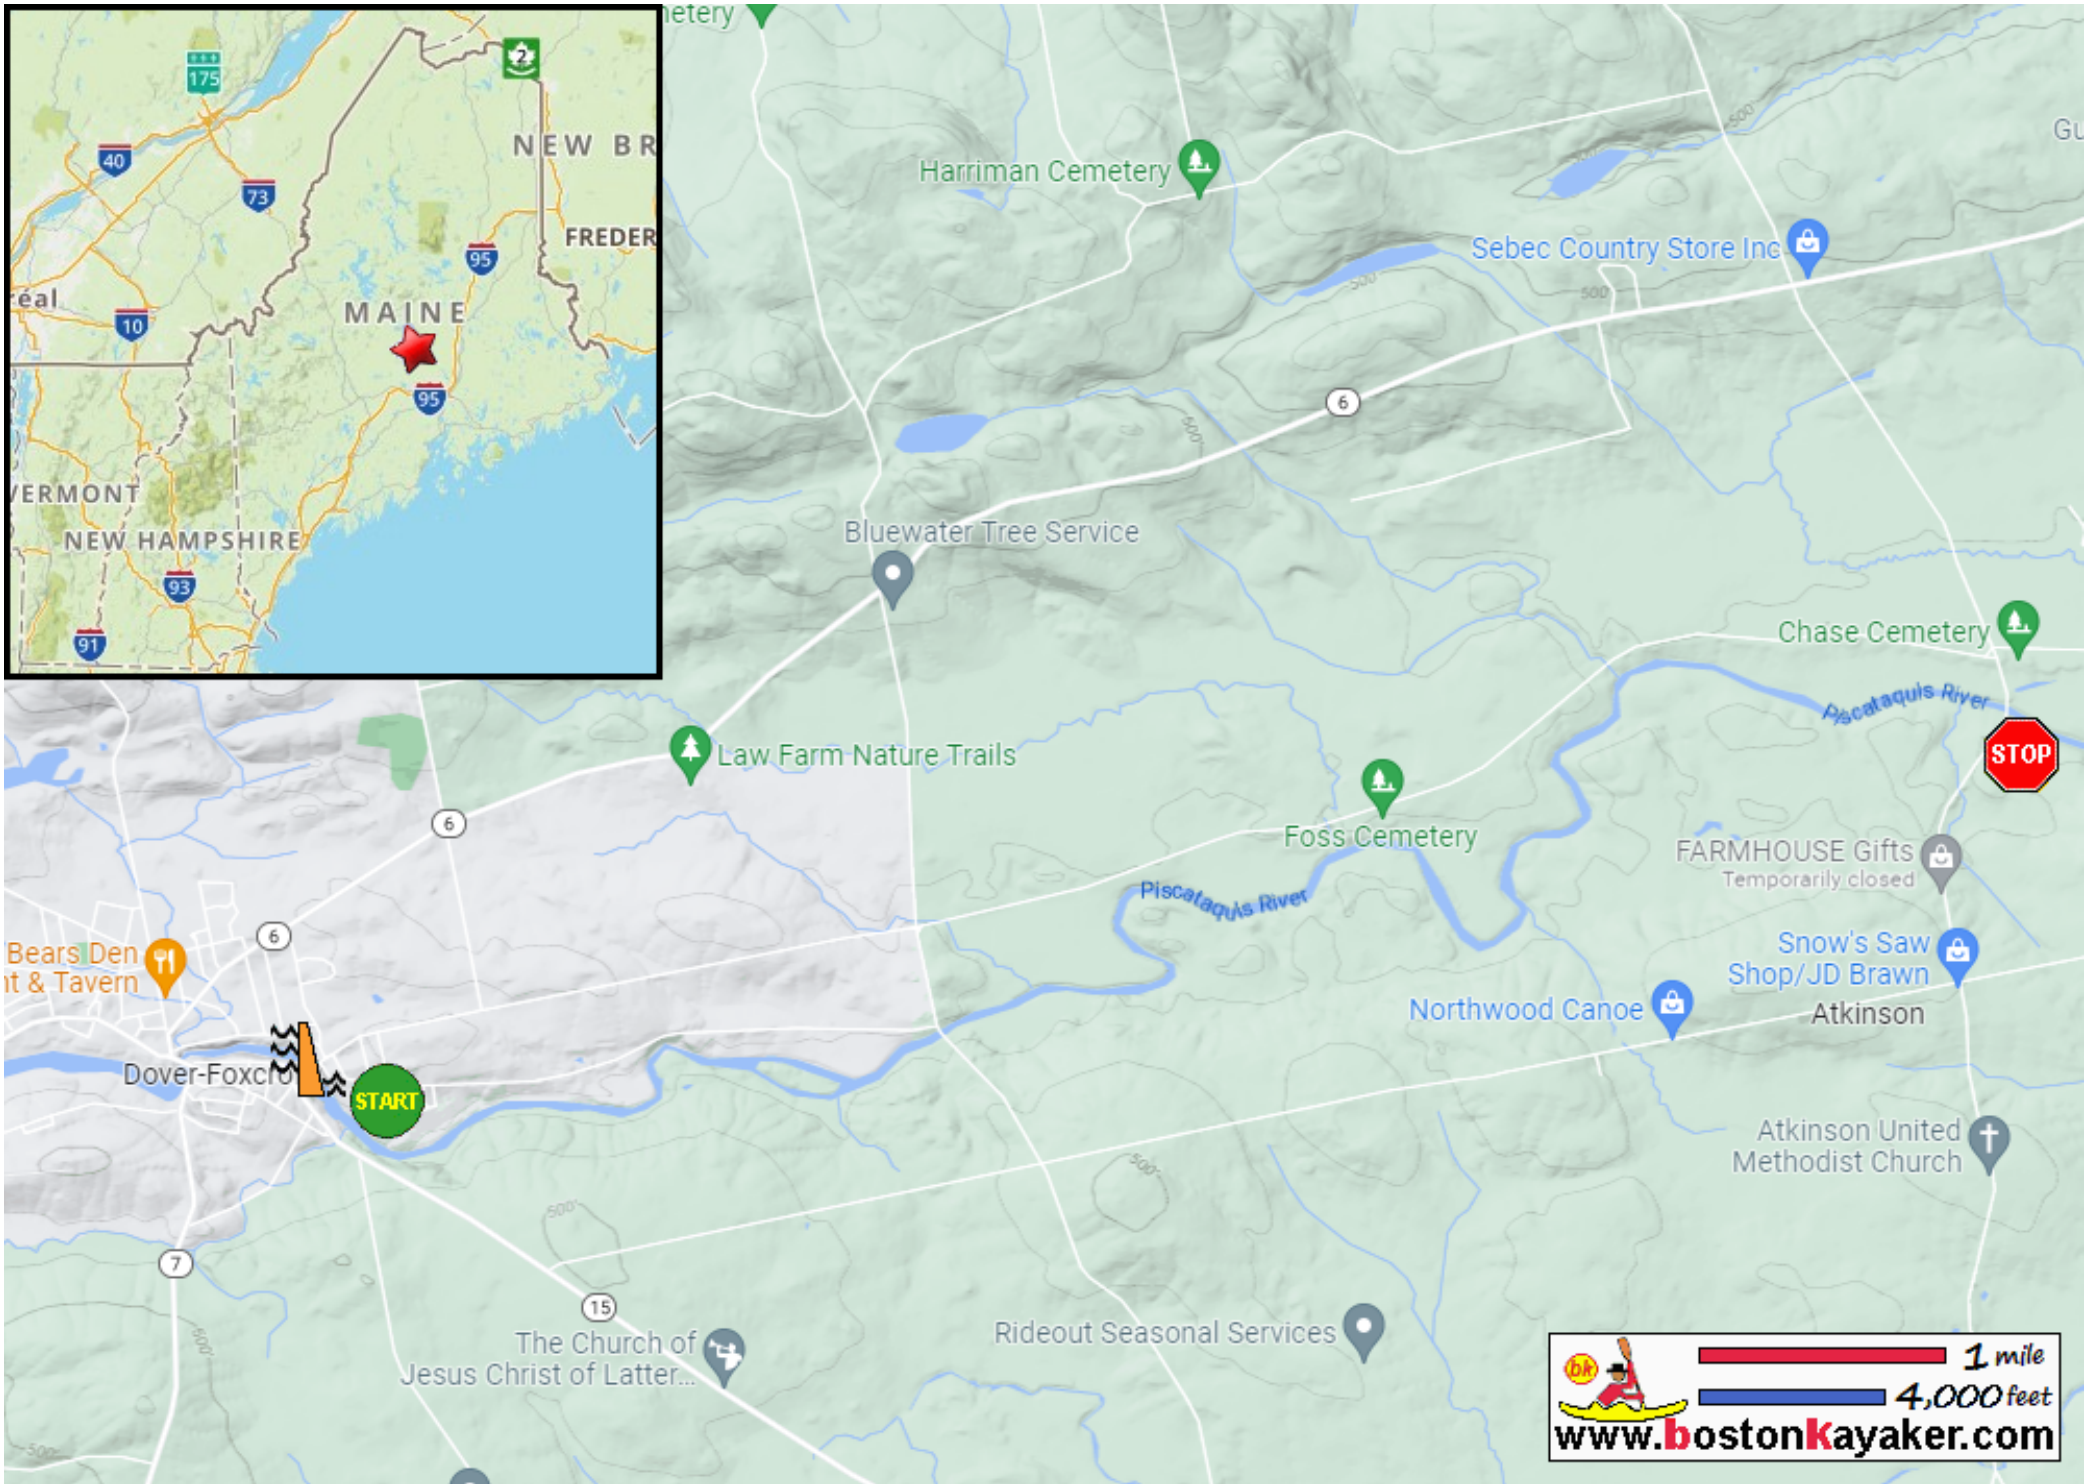

Kayaking on Piscataquis River - from Dover-Foxcroft ME to Atkinson ME

Put in at Brown's Mill Park on Vaughn Street in Dover-Foxcroft ME.

Take out at North Stagecoach Road bridge (unverified access) in Atkinson ME.

Estimated distance = 8.5+ miles

Dover-Foxcroft Dam