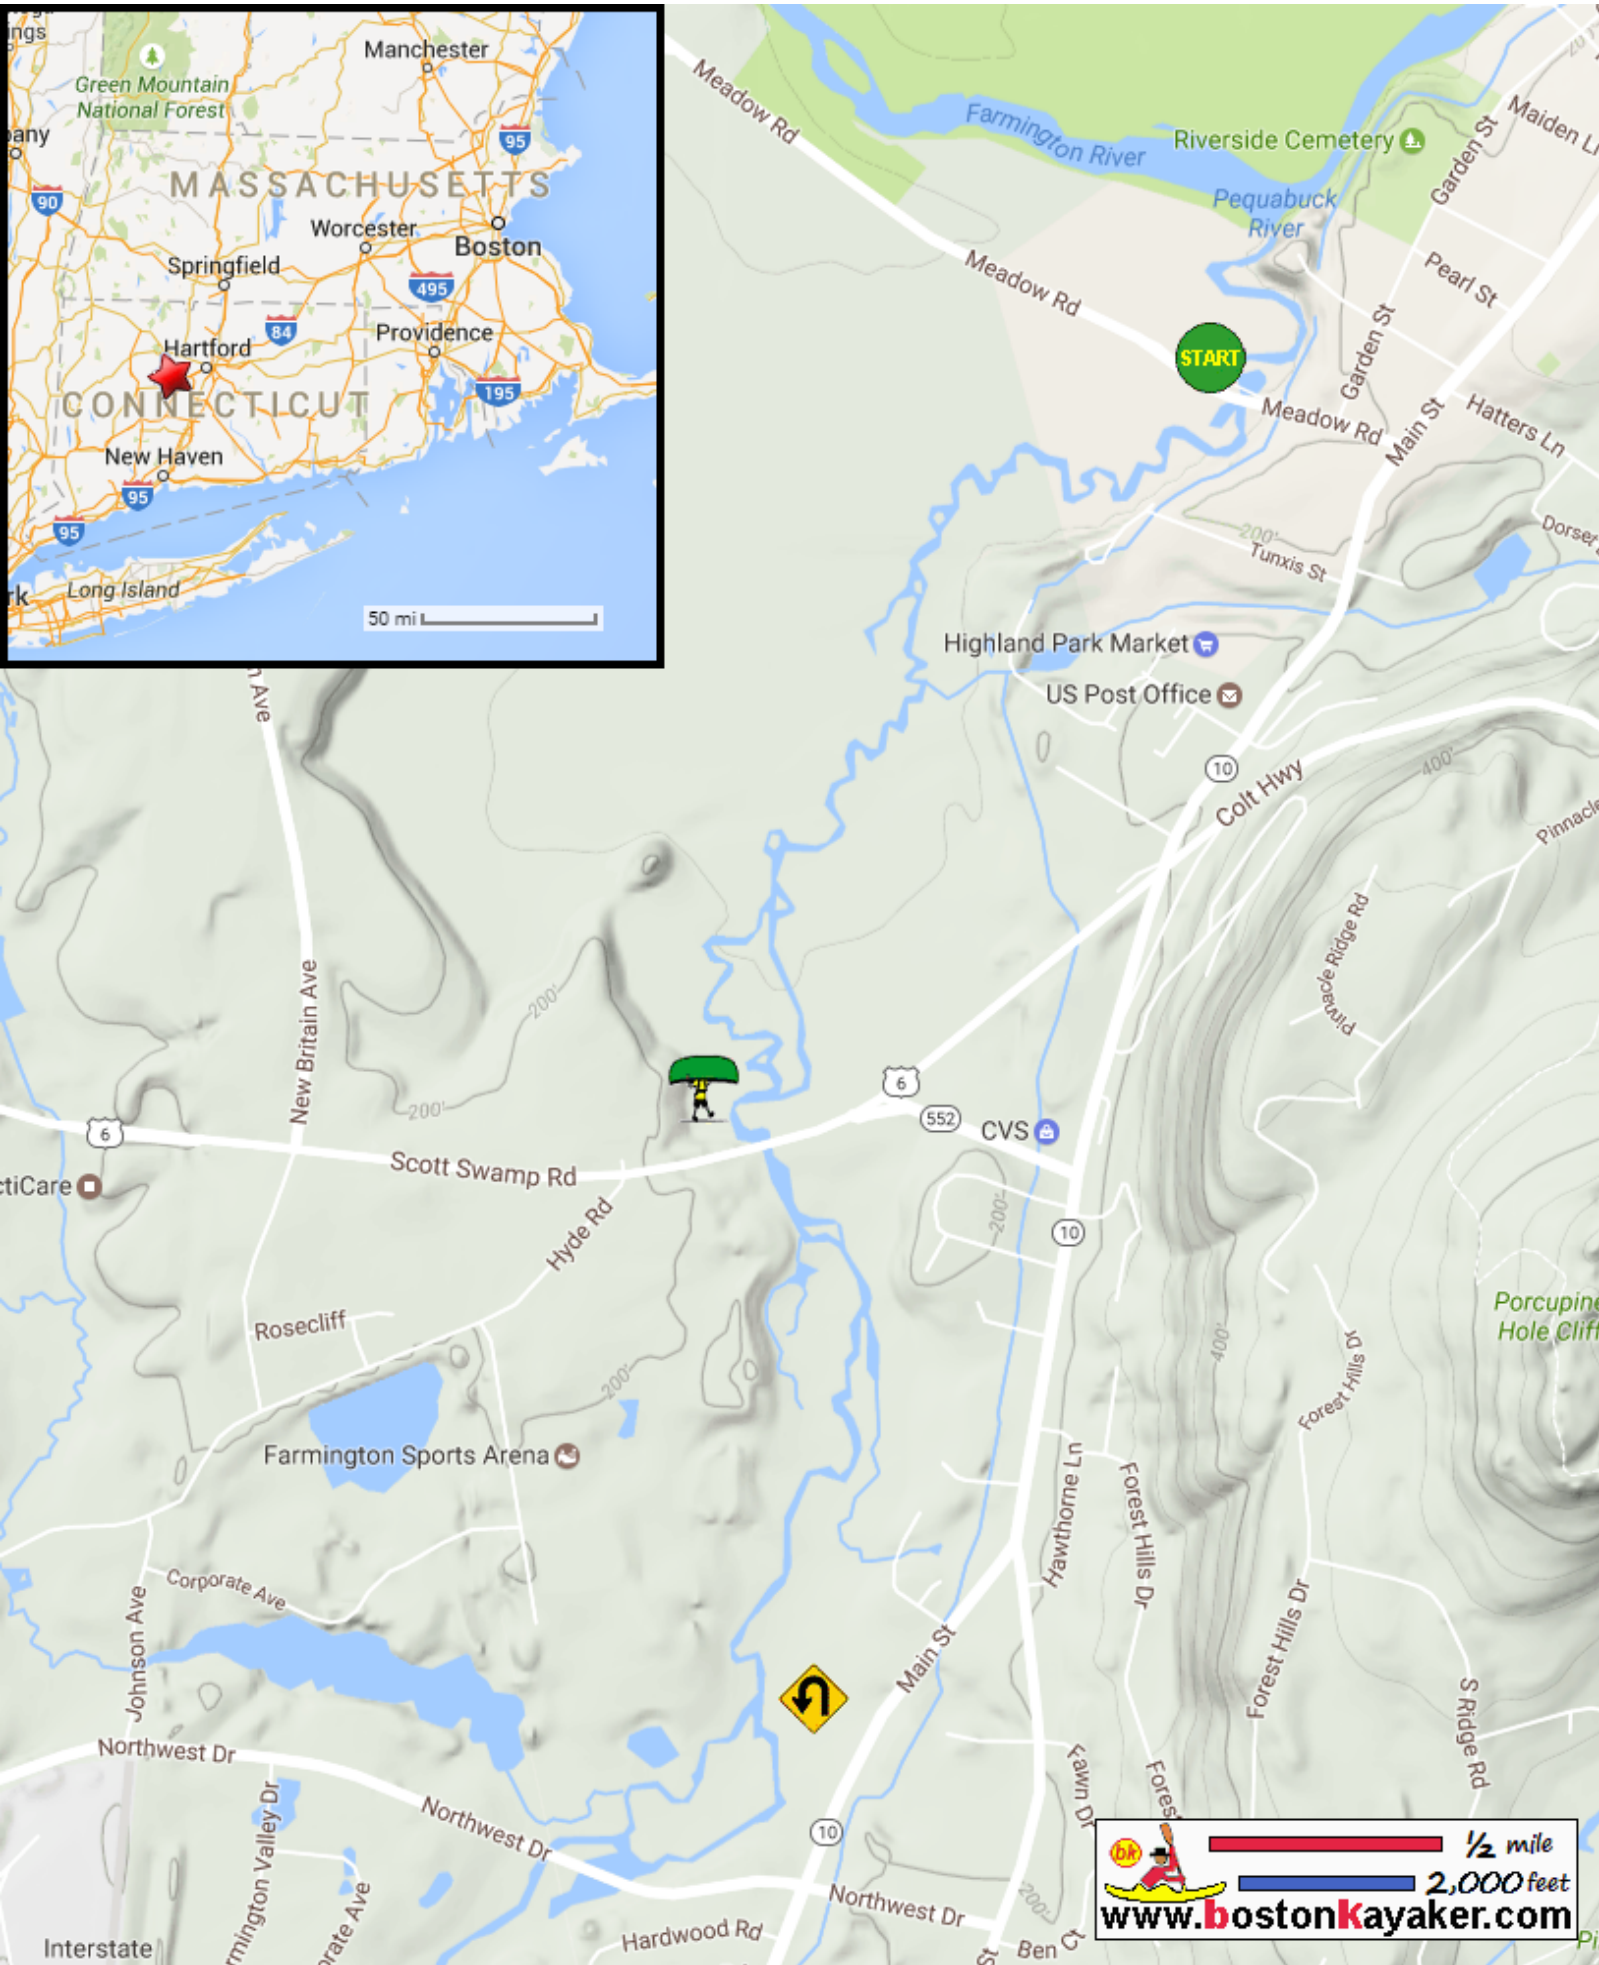

# Kayaking on Pequabuck River - in Framington CT

[www.bostonkayaker.com](http://www.bostonkayaker.com)

- Put in at Meadow Road in Framington CT.
- Paddle up on Pequabuck River to fork and return.
- Estimated round trip distance = 3+ miles
- May need to portage around sections of quick water.