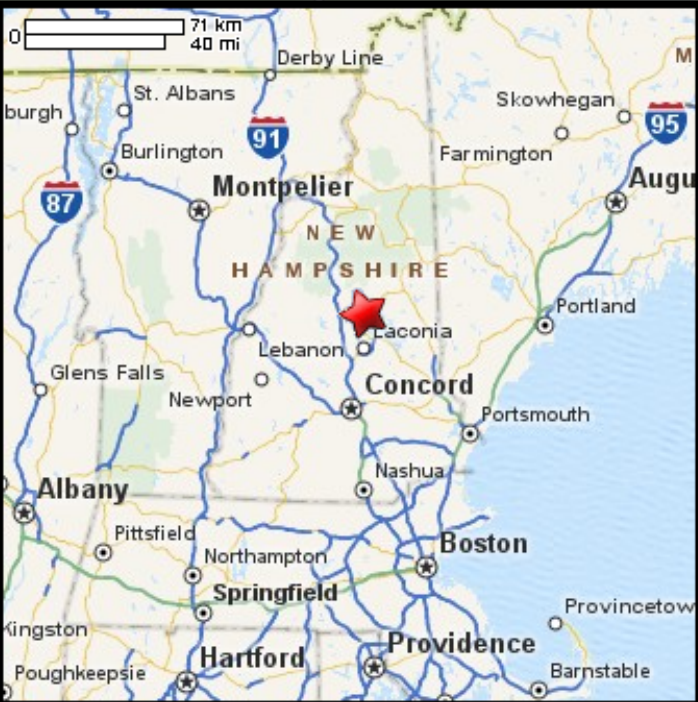

# Kayaking on Pemigewasset Lake - in New Hampton NH

[www.bostonkayaker.com](http://www.bostonkayaker.com)

- Put in at Campground Road state ramp in New Hampton NH.
- Paddle around Pemigewasset Lake and return.
- Estimated round trip distance = 2 miles
- New Hampton Conservation Area
- Campgrounds