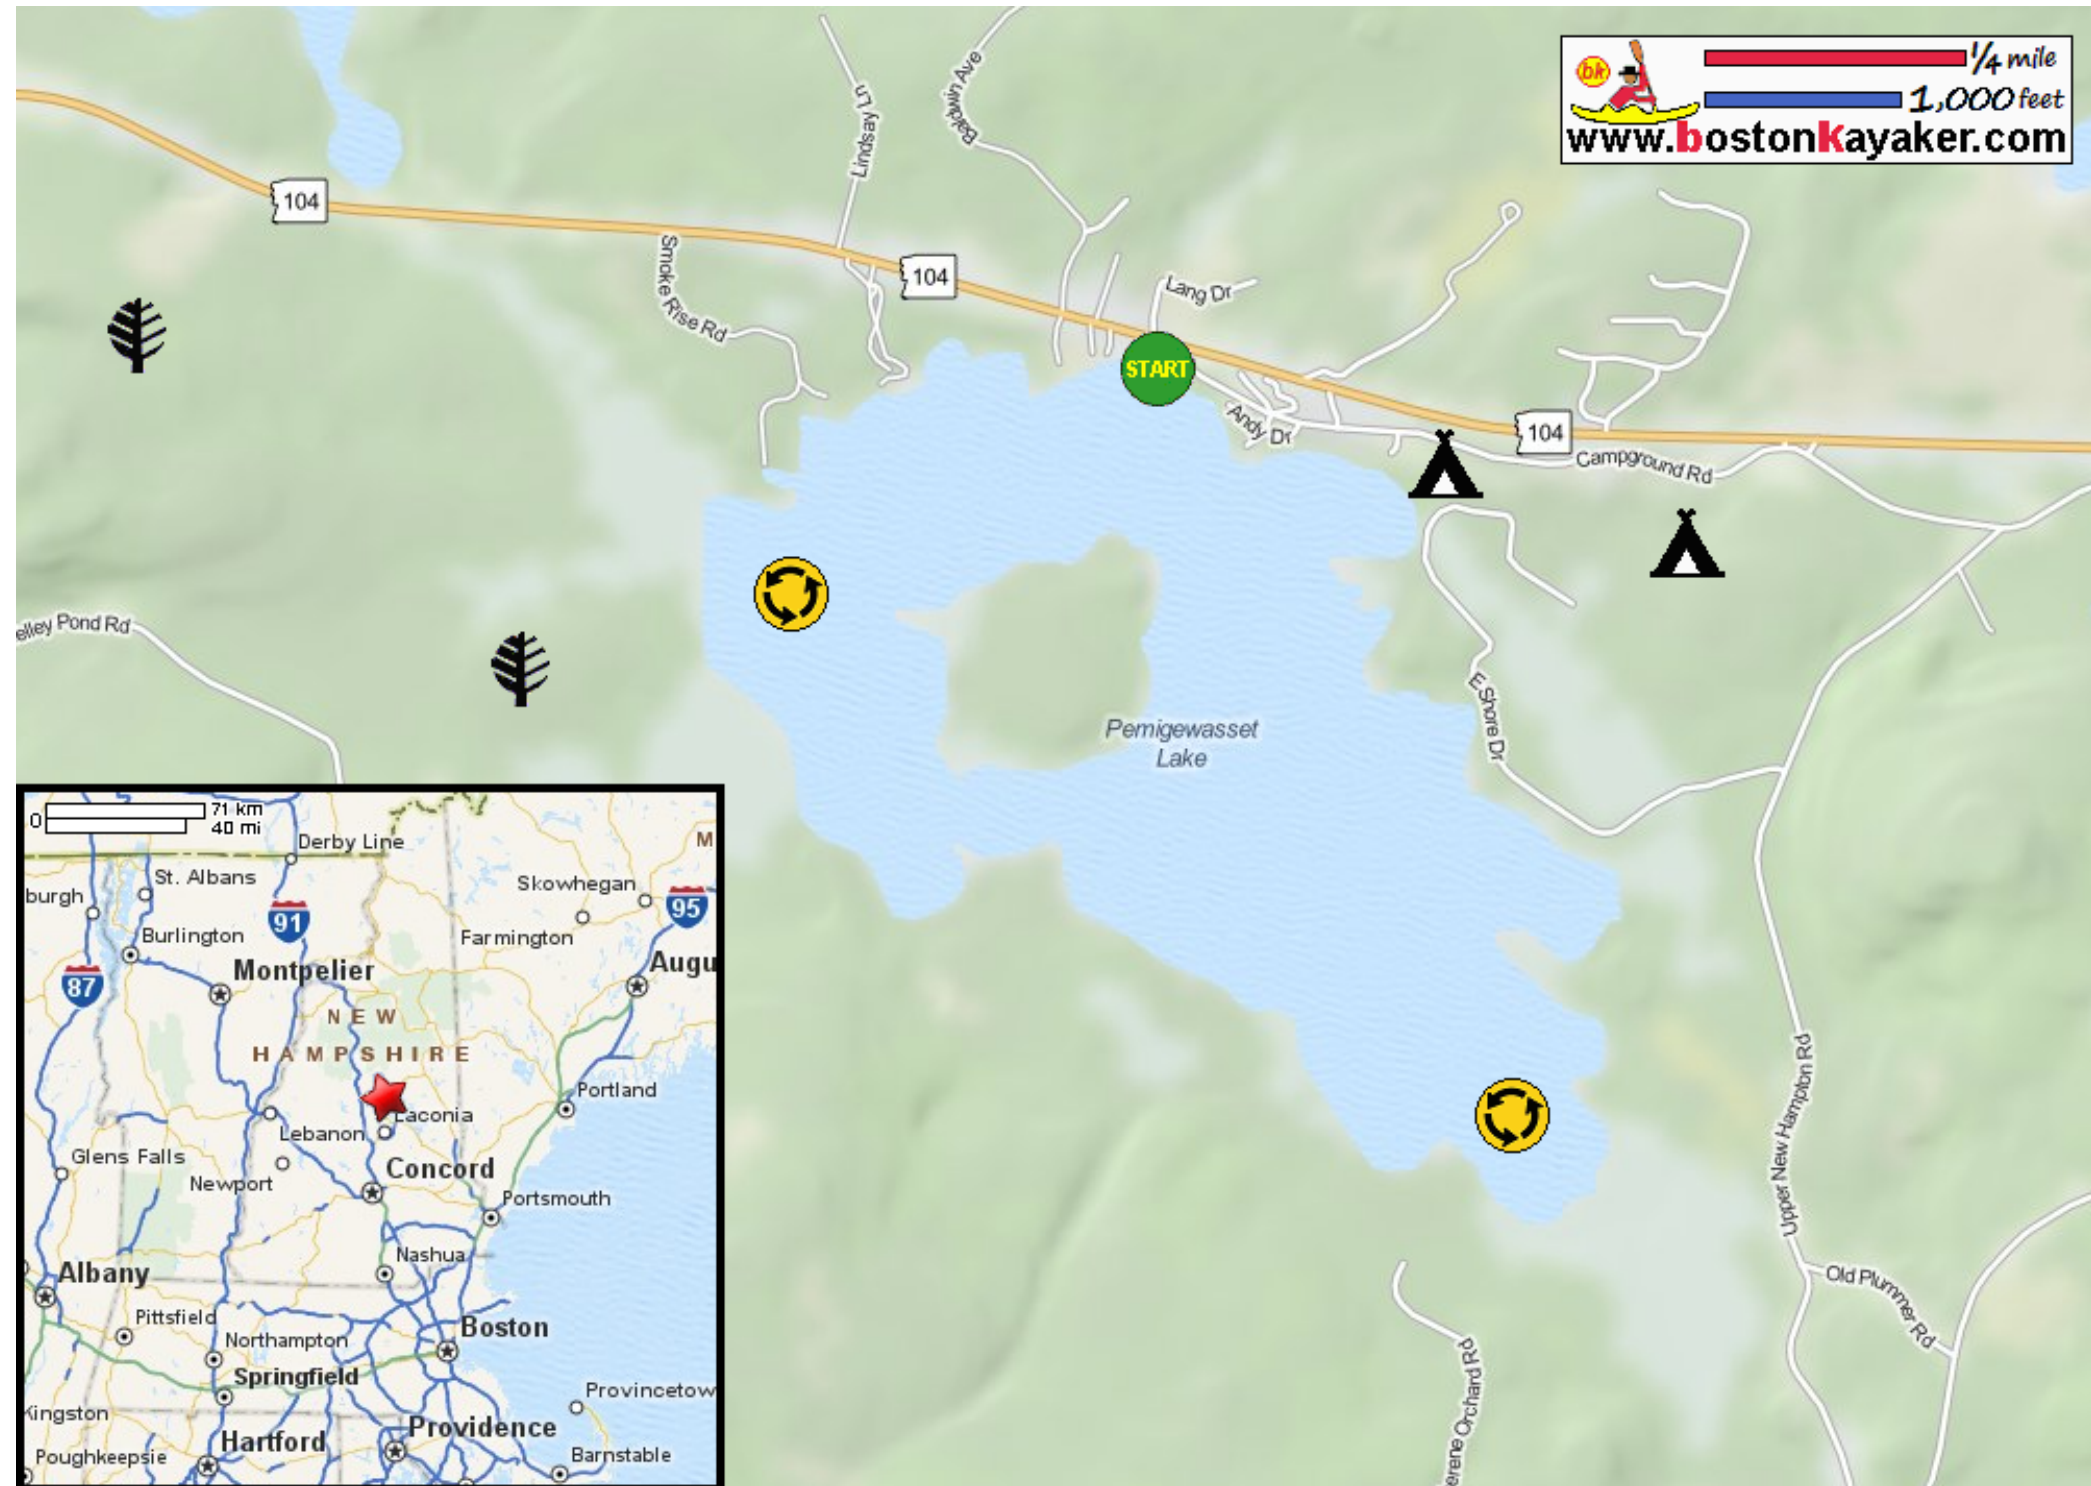

# Kayaking on Pemigewasset Lake - in New Hampton NH

[www.bostonkayaker.com](http://www.bostonkayaker.com)

- Put in at Campground Road state ramp in New Hampton NH.
- Paddle around Pemigewasset Lake and return.
- Estimated round trip distance = 2 miles
- New Hampton Conservation Area
- Campgrounds