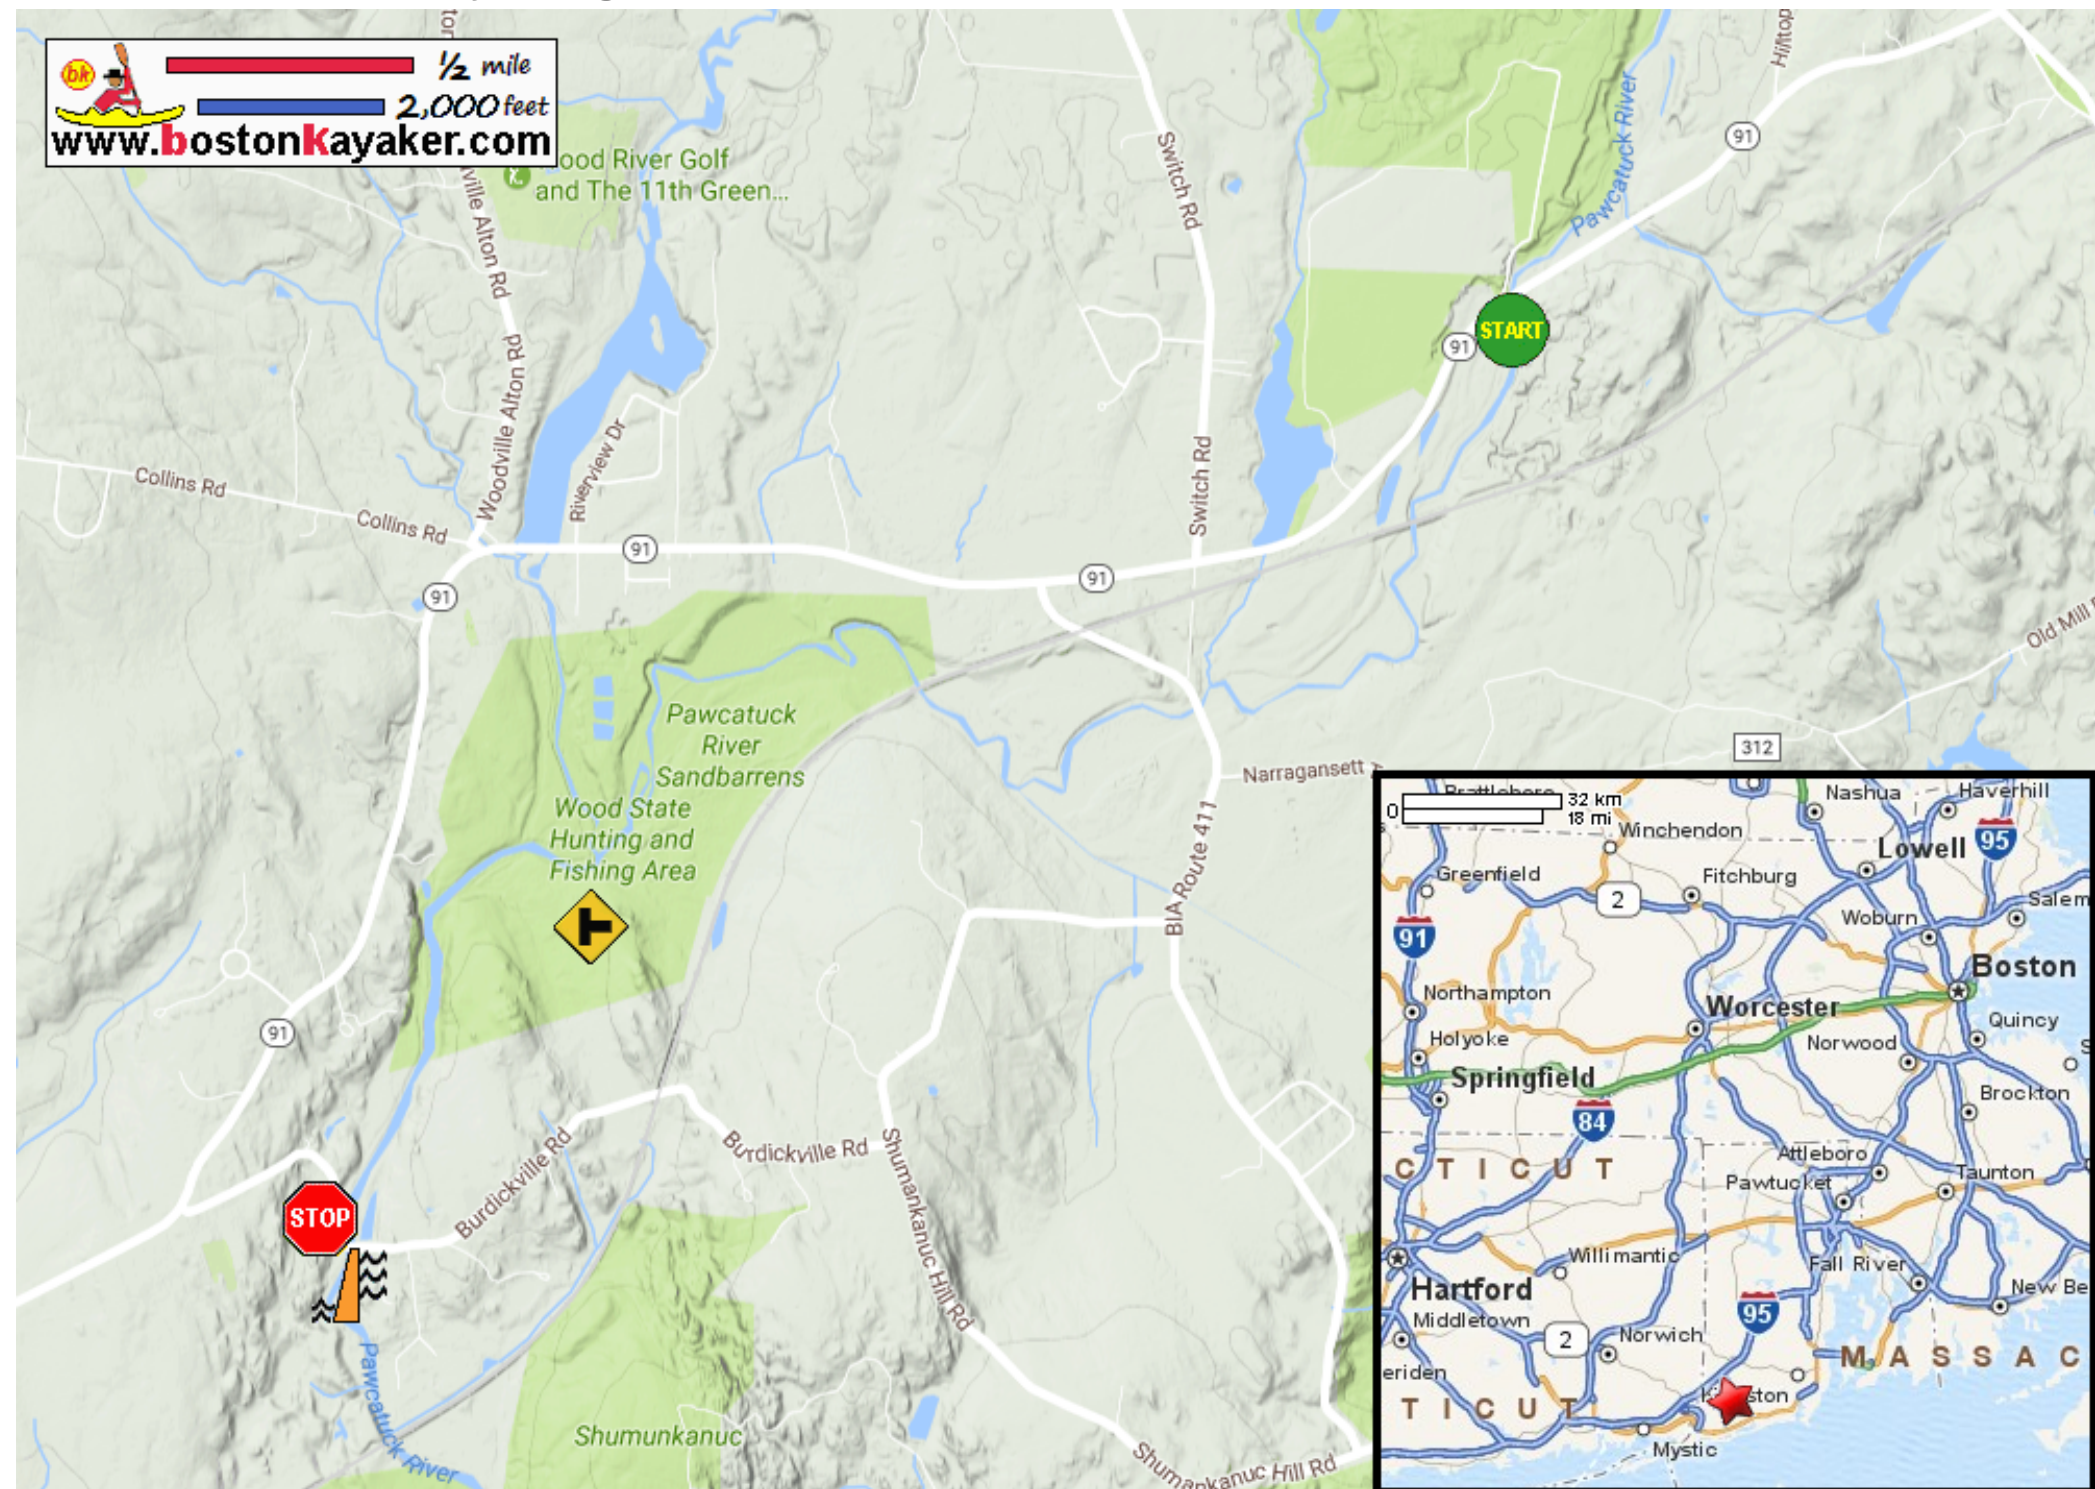

Kayaking on Pawcatuck River - from Wood River Junction to Bradford RI

www.bostonkayaker.com

Put in at Carolina-Alton Road / Route 91 in Wood River Junction RI.

Wood River enters from river right.

Take out at Burdickville Road in Bradford RI.

Estimated distance = 4.5 miles

Burdickville Dam (breached)